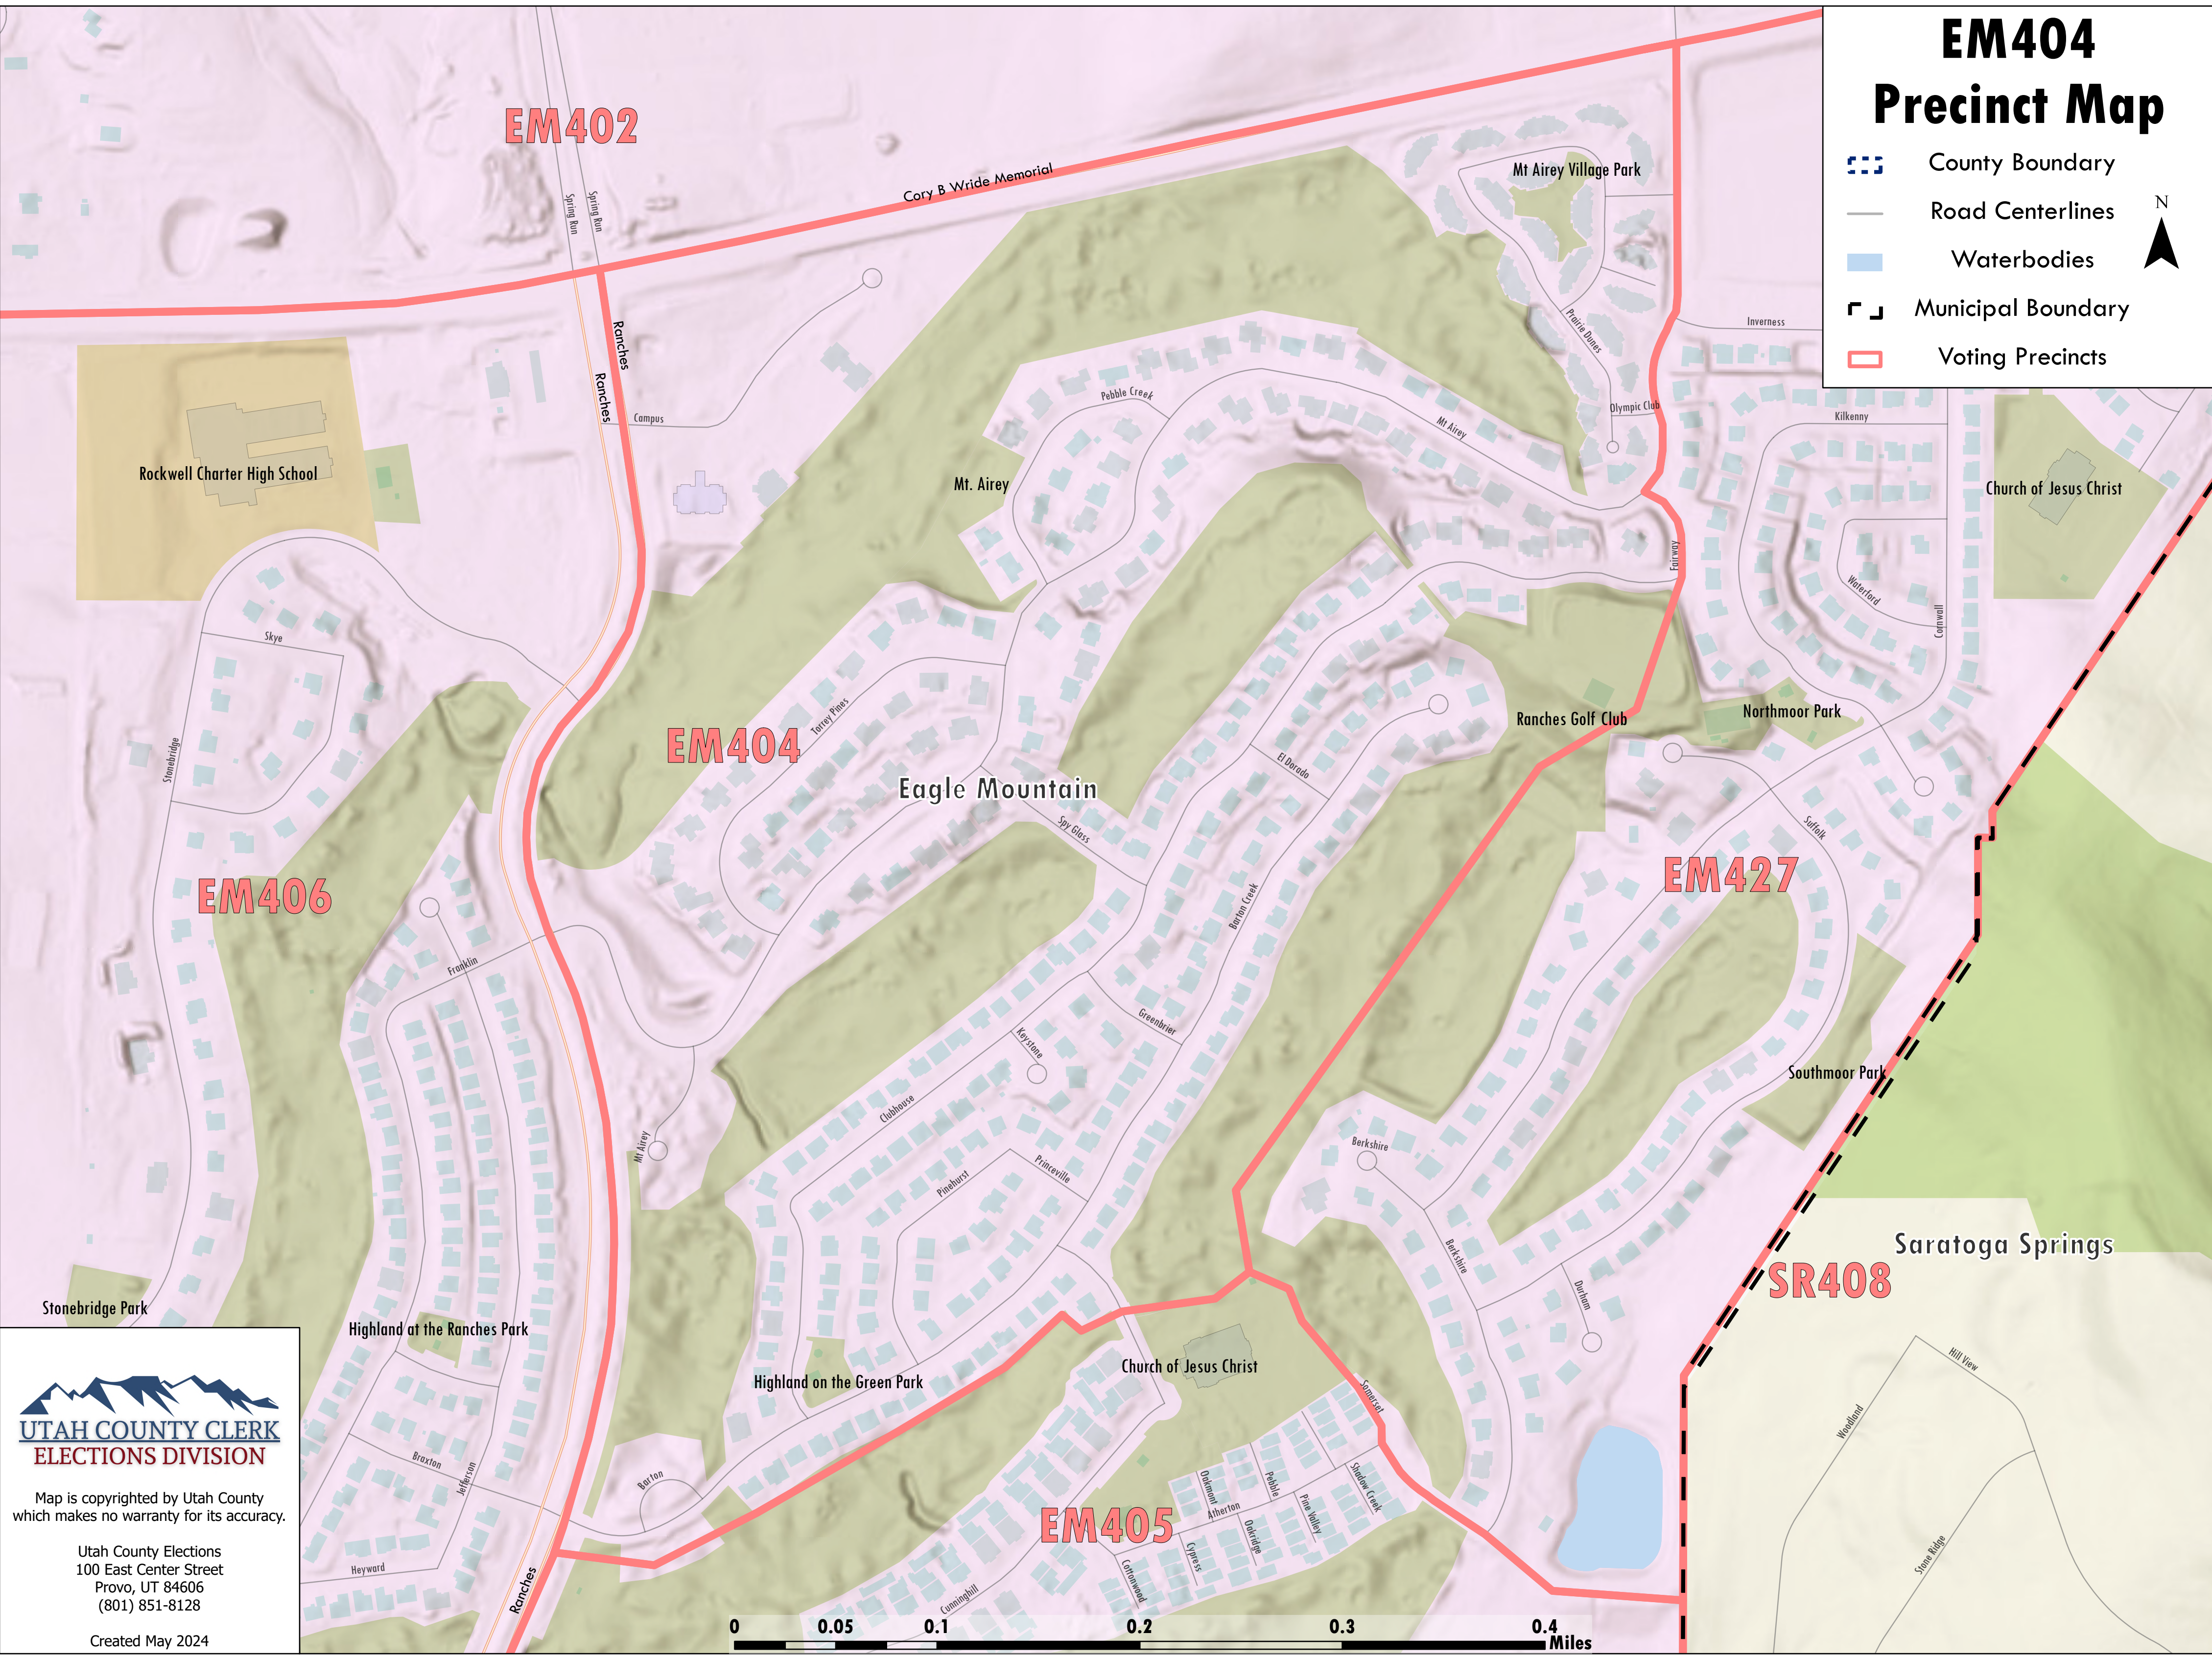

EM404 Precinct Map

-  County Boundary
-  Road Centerlines
-  Waterbodies
-  Municipal Boundary
-  Voting Precincts

UTAH COUNTY CLERK
ELECTIONS DIVISION

Map is copyrighted by Utah County
which makes no warranty for its accuracy.

Utah County Elections
100 East Center Street
Provo, UT 84606
(801) 851-8128

Created May 2024