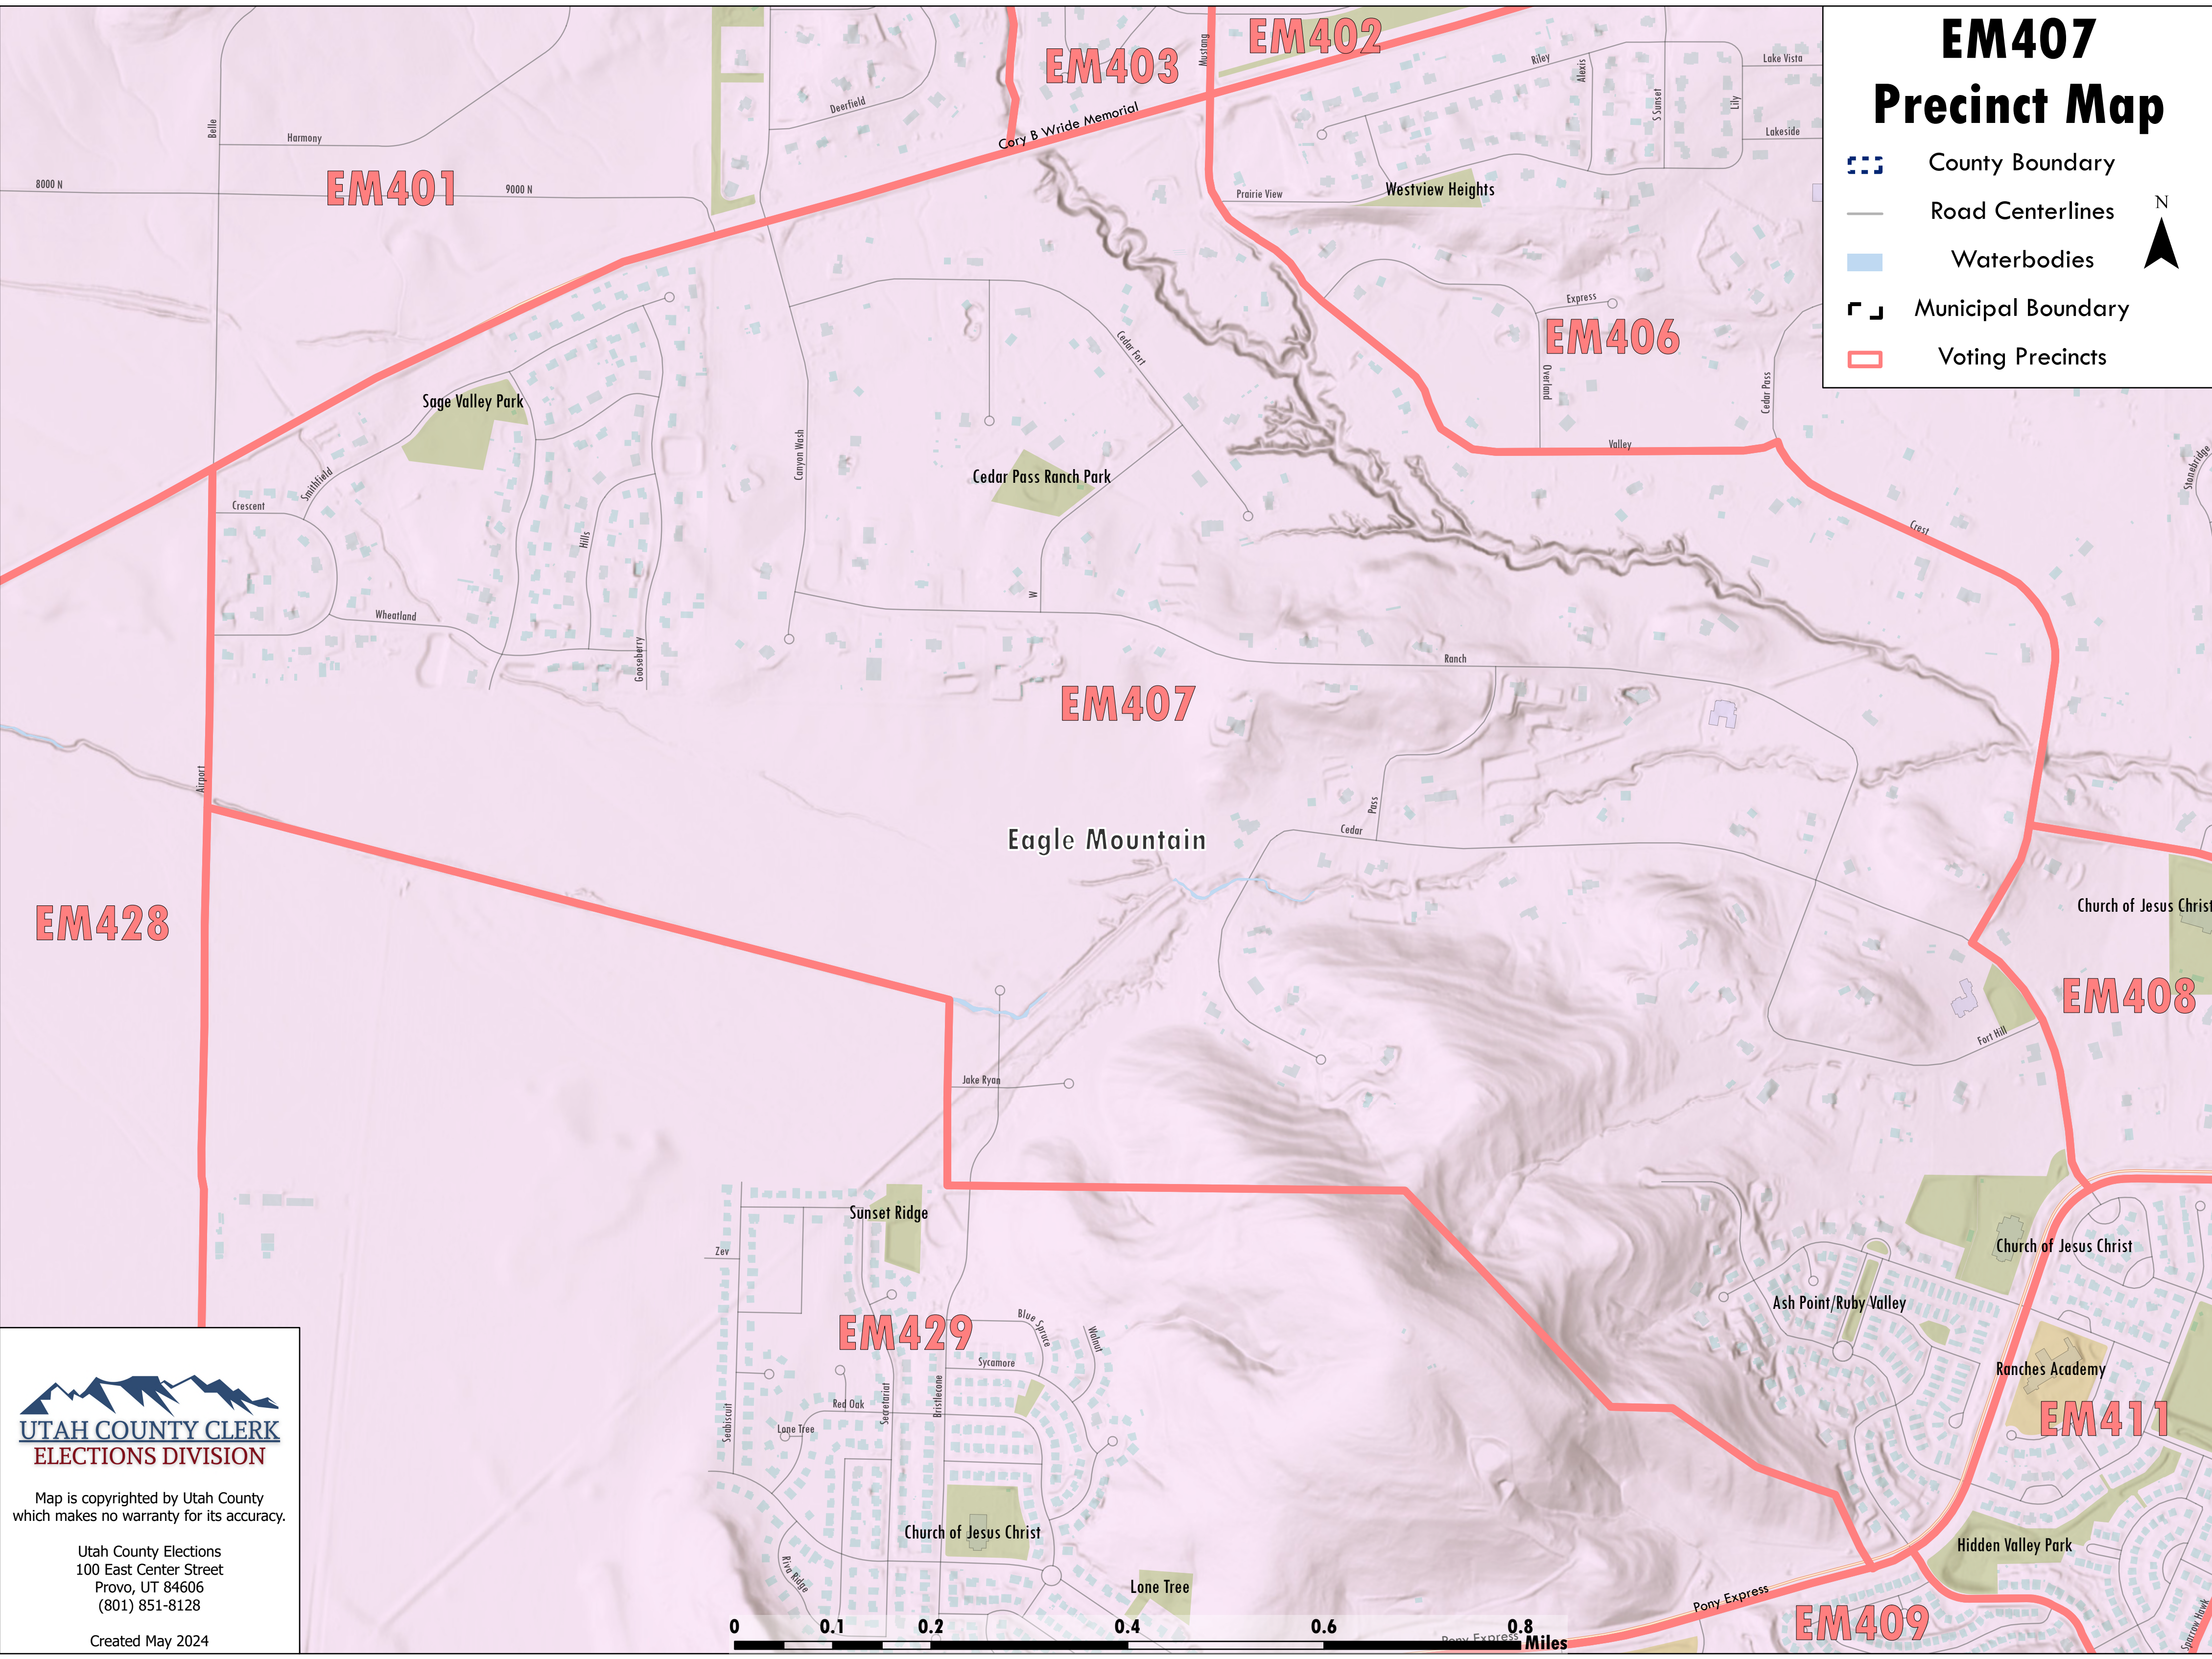

EM407 Precinct Map

-  County Boundary
-  Road Centerlines
-  Waterbodies
-  Municipal Boundary
-  Voting Precincts

Map is copyrighted by Utah County which makes no warranty for its accuracy.

Utah County Elections
100 East Center Street
Provo, UT 84606
(801) 851-8128

Created May 2024