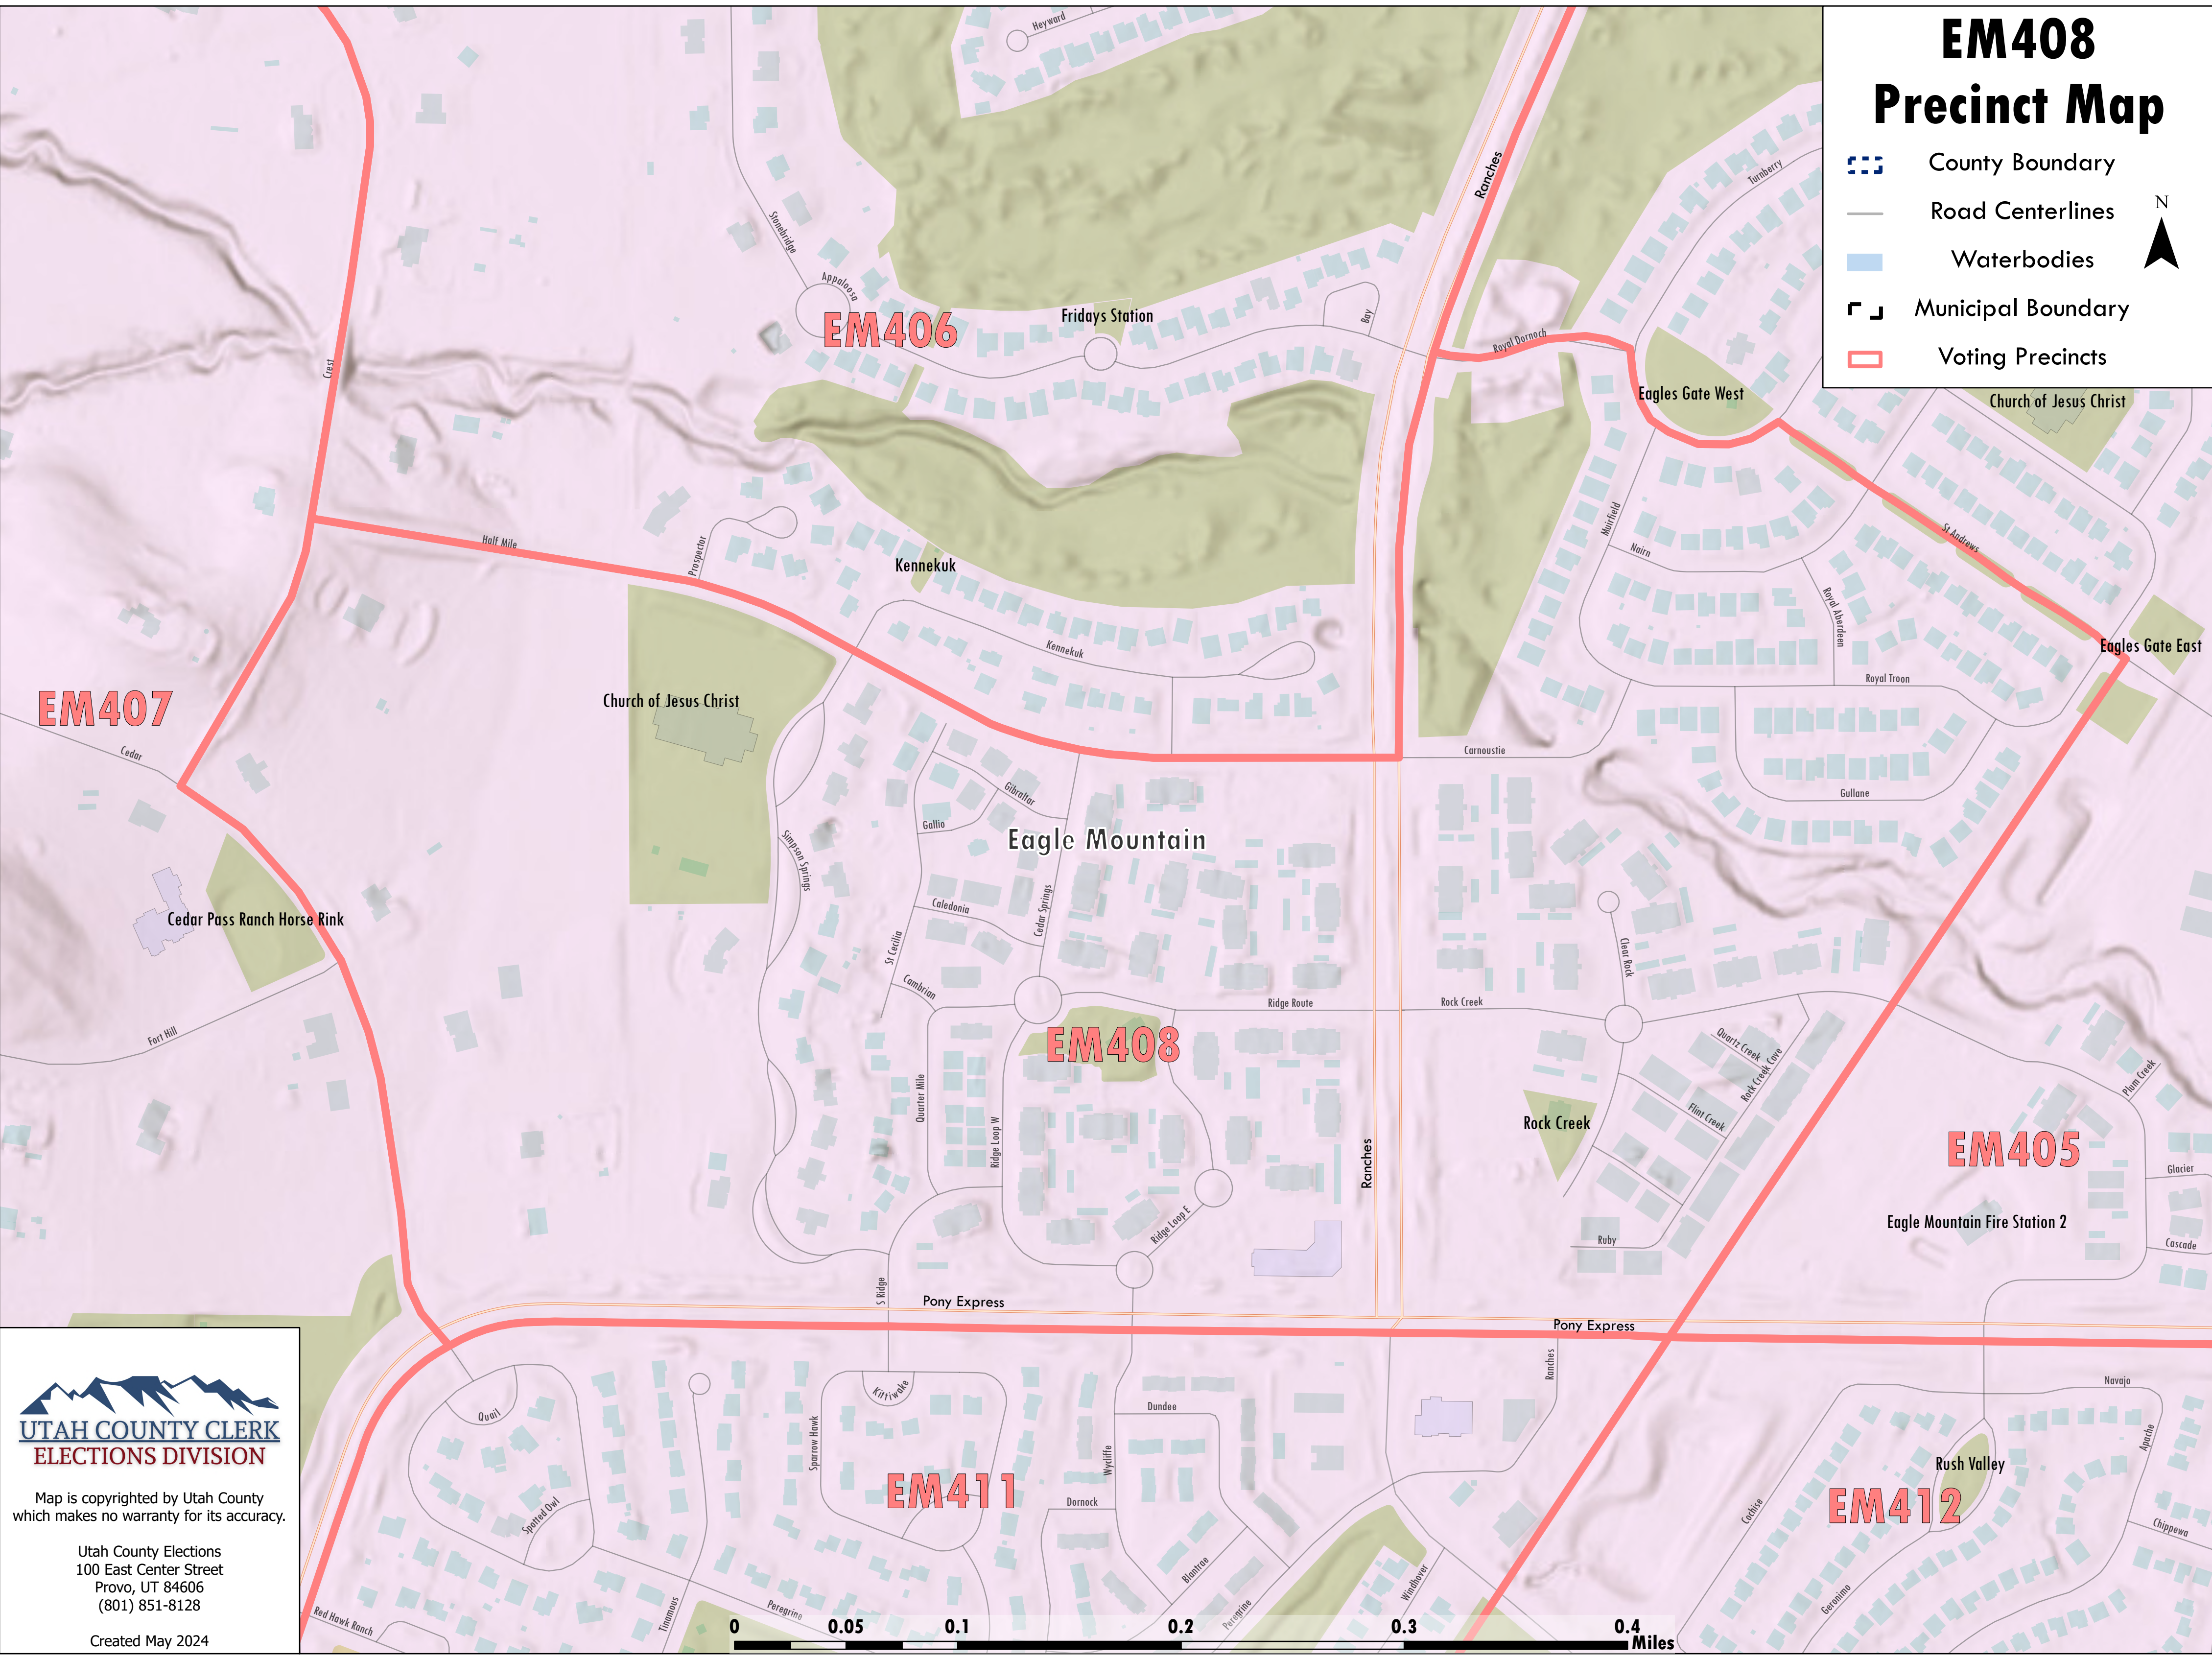

EM408 Precinct Map

-  County Boundary
-  Road Centerlines
-  Waterbodies
-  Municipal Boundary
-  Voting Precincts

Map is copyrighted by Utah County which makes no warranty for its accuracy.

Utah County Elections
100 East Center Street
Provo, UT 84606
(801) 851-8128

Created May 2024