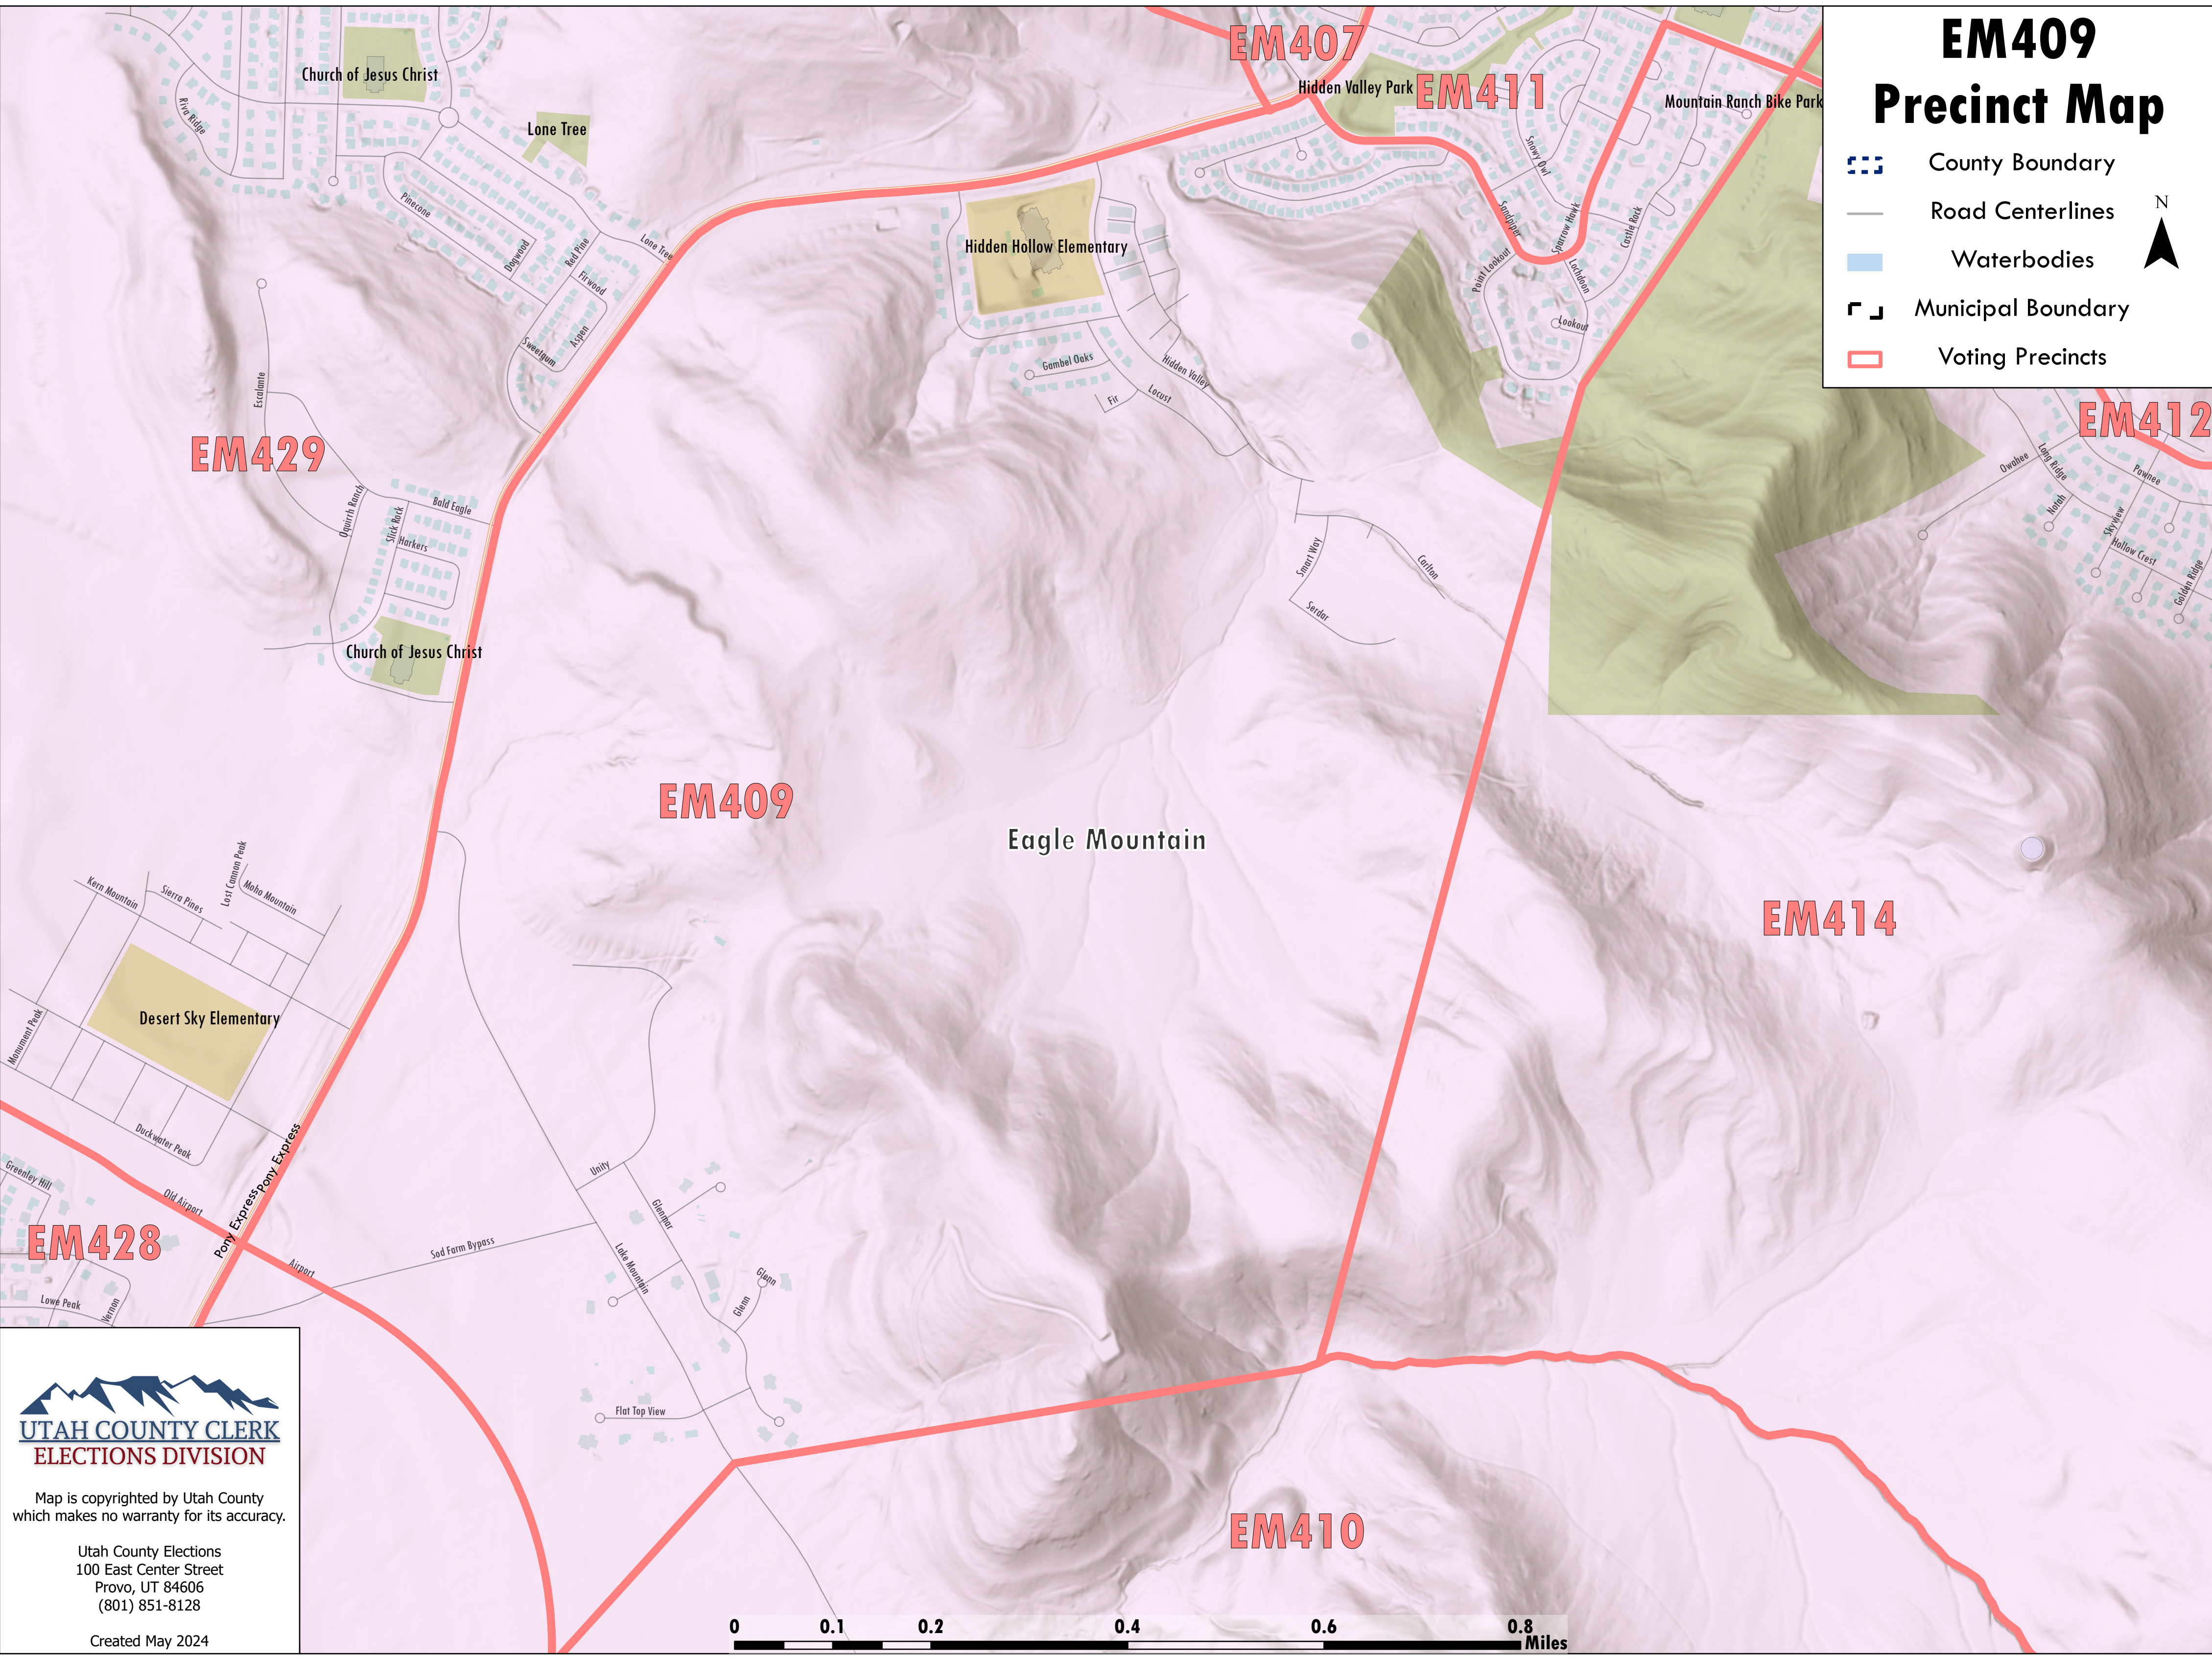

EM409 Precinct Map

-  County Boundary
-  Road Centerlines
-  Waterbodies
-  Municipal Boundary
-  Voting Precincts

Map is copyrighted by Utah County which makes no warranty for its accuracy.

Utah County Elections
100 East Center Street
Provo, UT 84606
(801) 851-8128