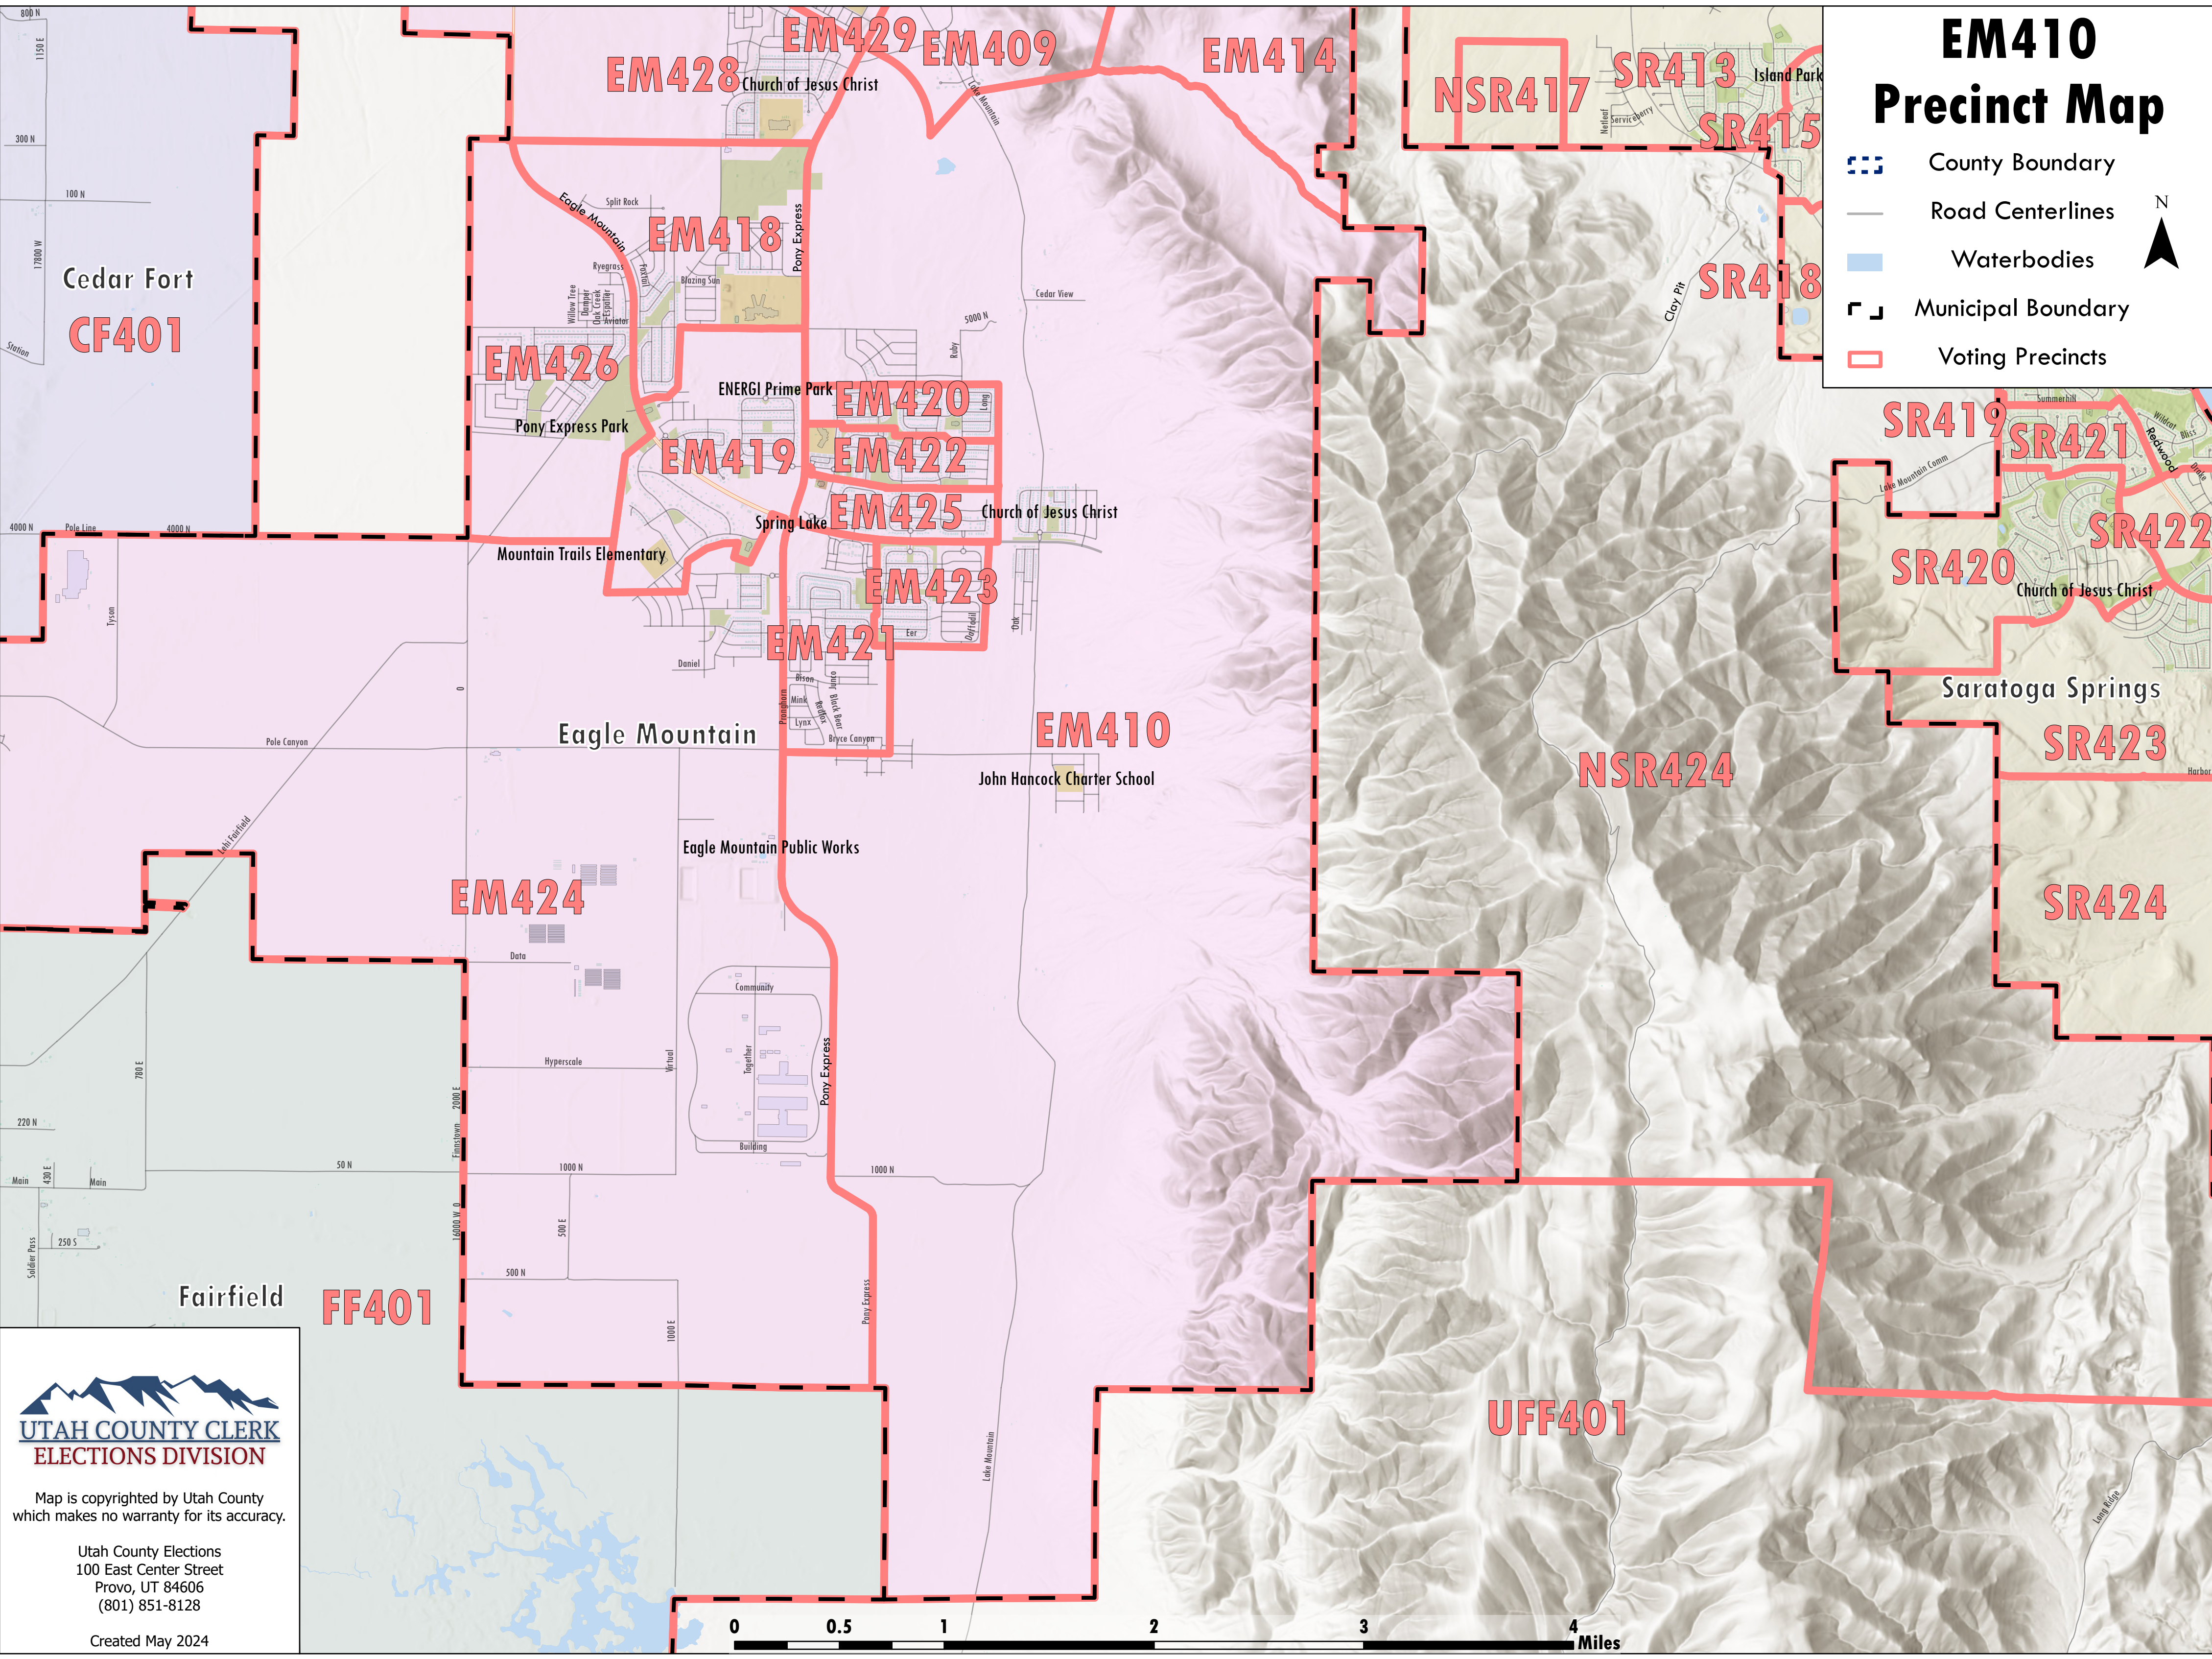

EM410 Precinct Map

-  County Boundary
-  Road Centerlines
-  Waterbodies
-  Municipal Boundary
-  Voting Precincts

Map is copyrighted by Utah County which makes no warranty for its accuracy.

Utah County Elections
 100 East Center Street
 Provo, UT 84606
 (801) 851-8128

Created May 2024