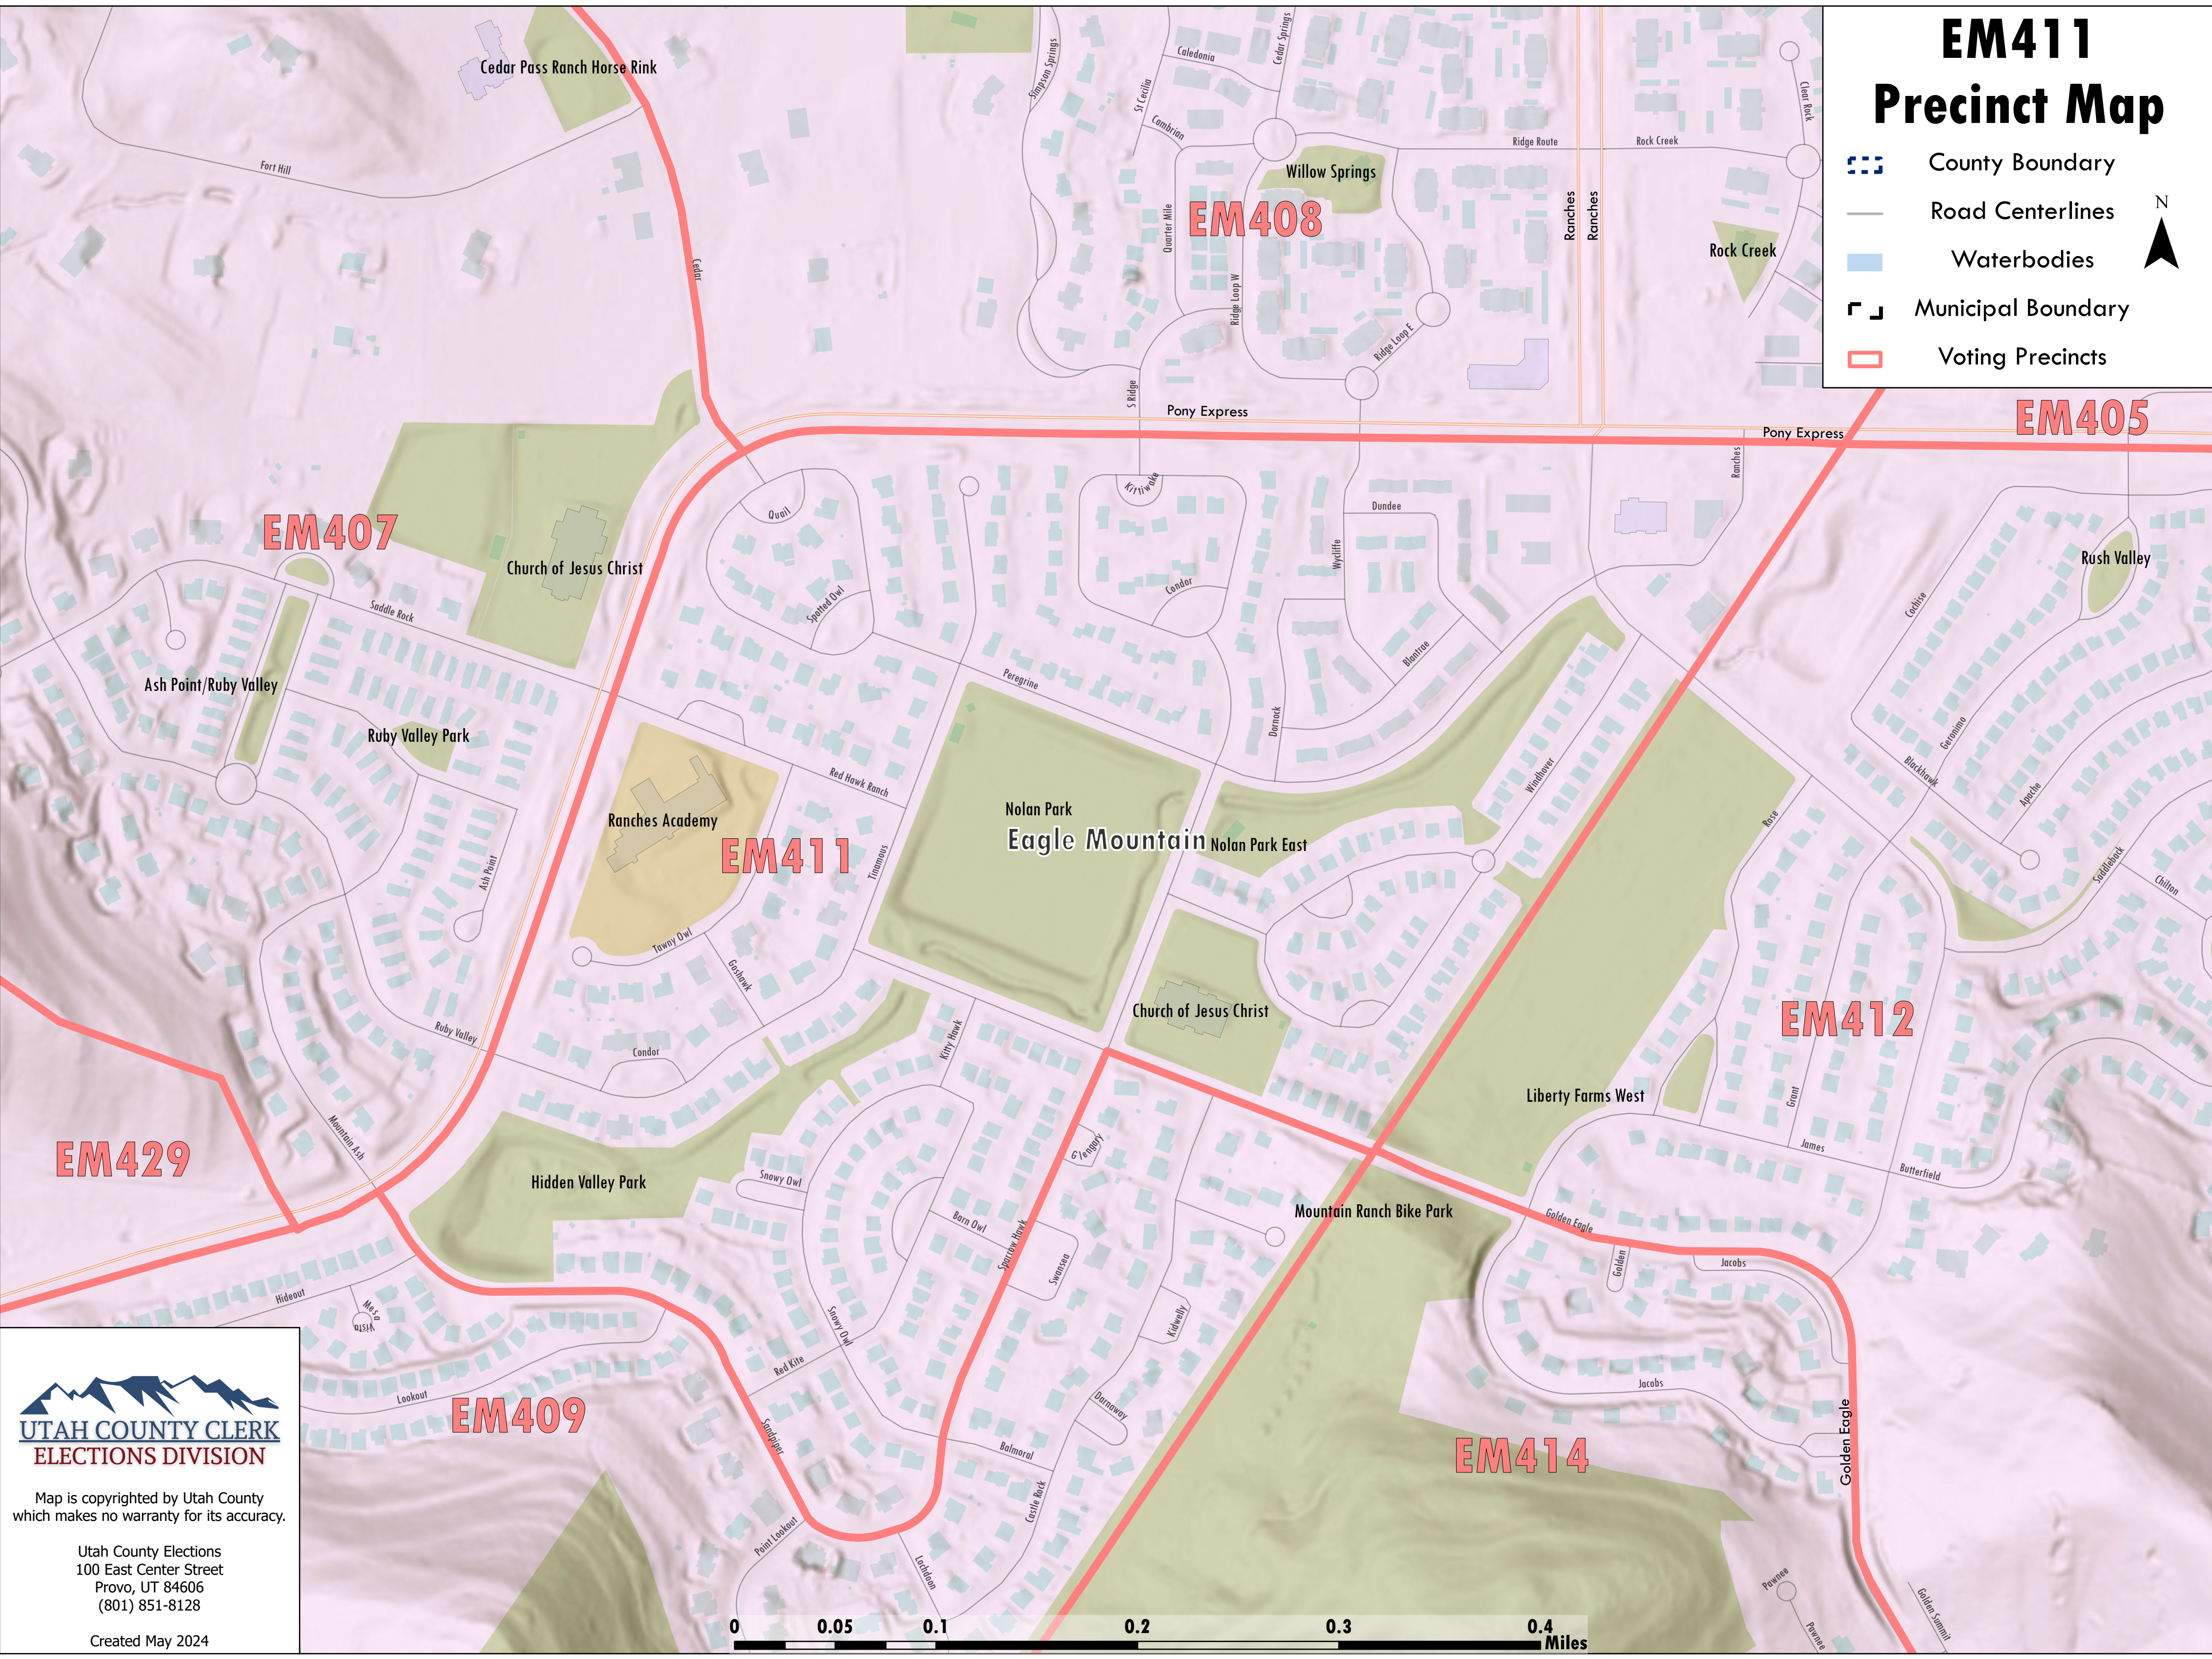

EM411 Precinct Map

-  County Boundary
-  Road Centerlines
-  Waterbodies
-  Municipal Boundary
-  Voting Precincts

Map is copyrighted by Utah County which makes no warranty for its accuracy.

Utah County Elections
100 East Center Street
Provo, UT 84606
(801) 851-8128

Created May 2024