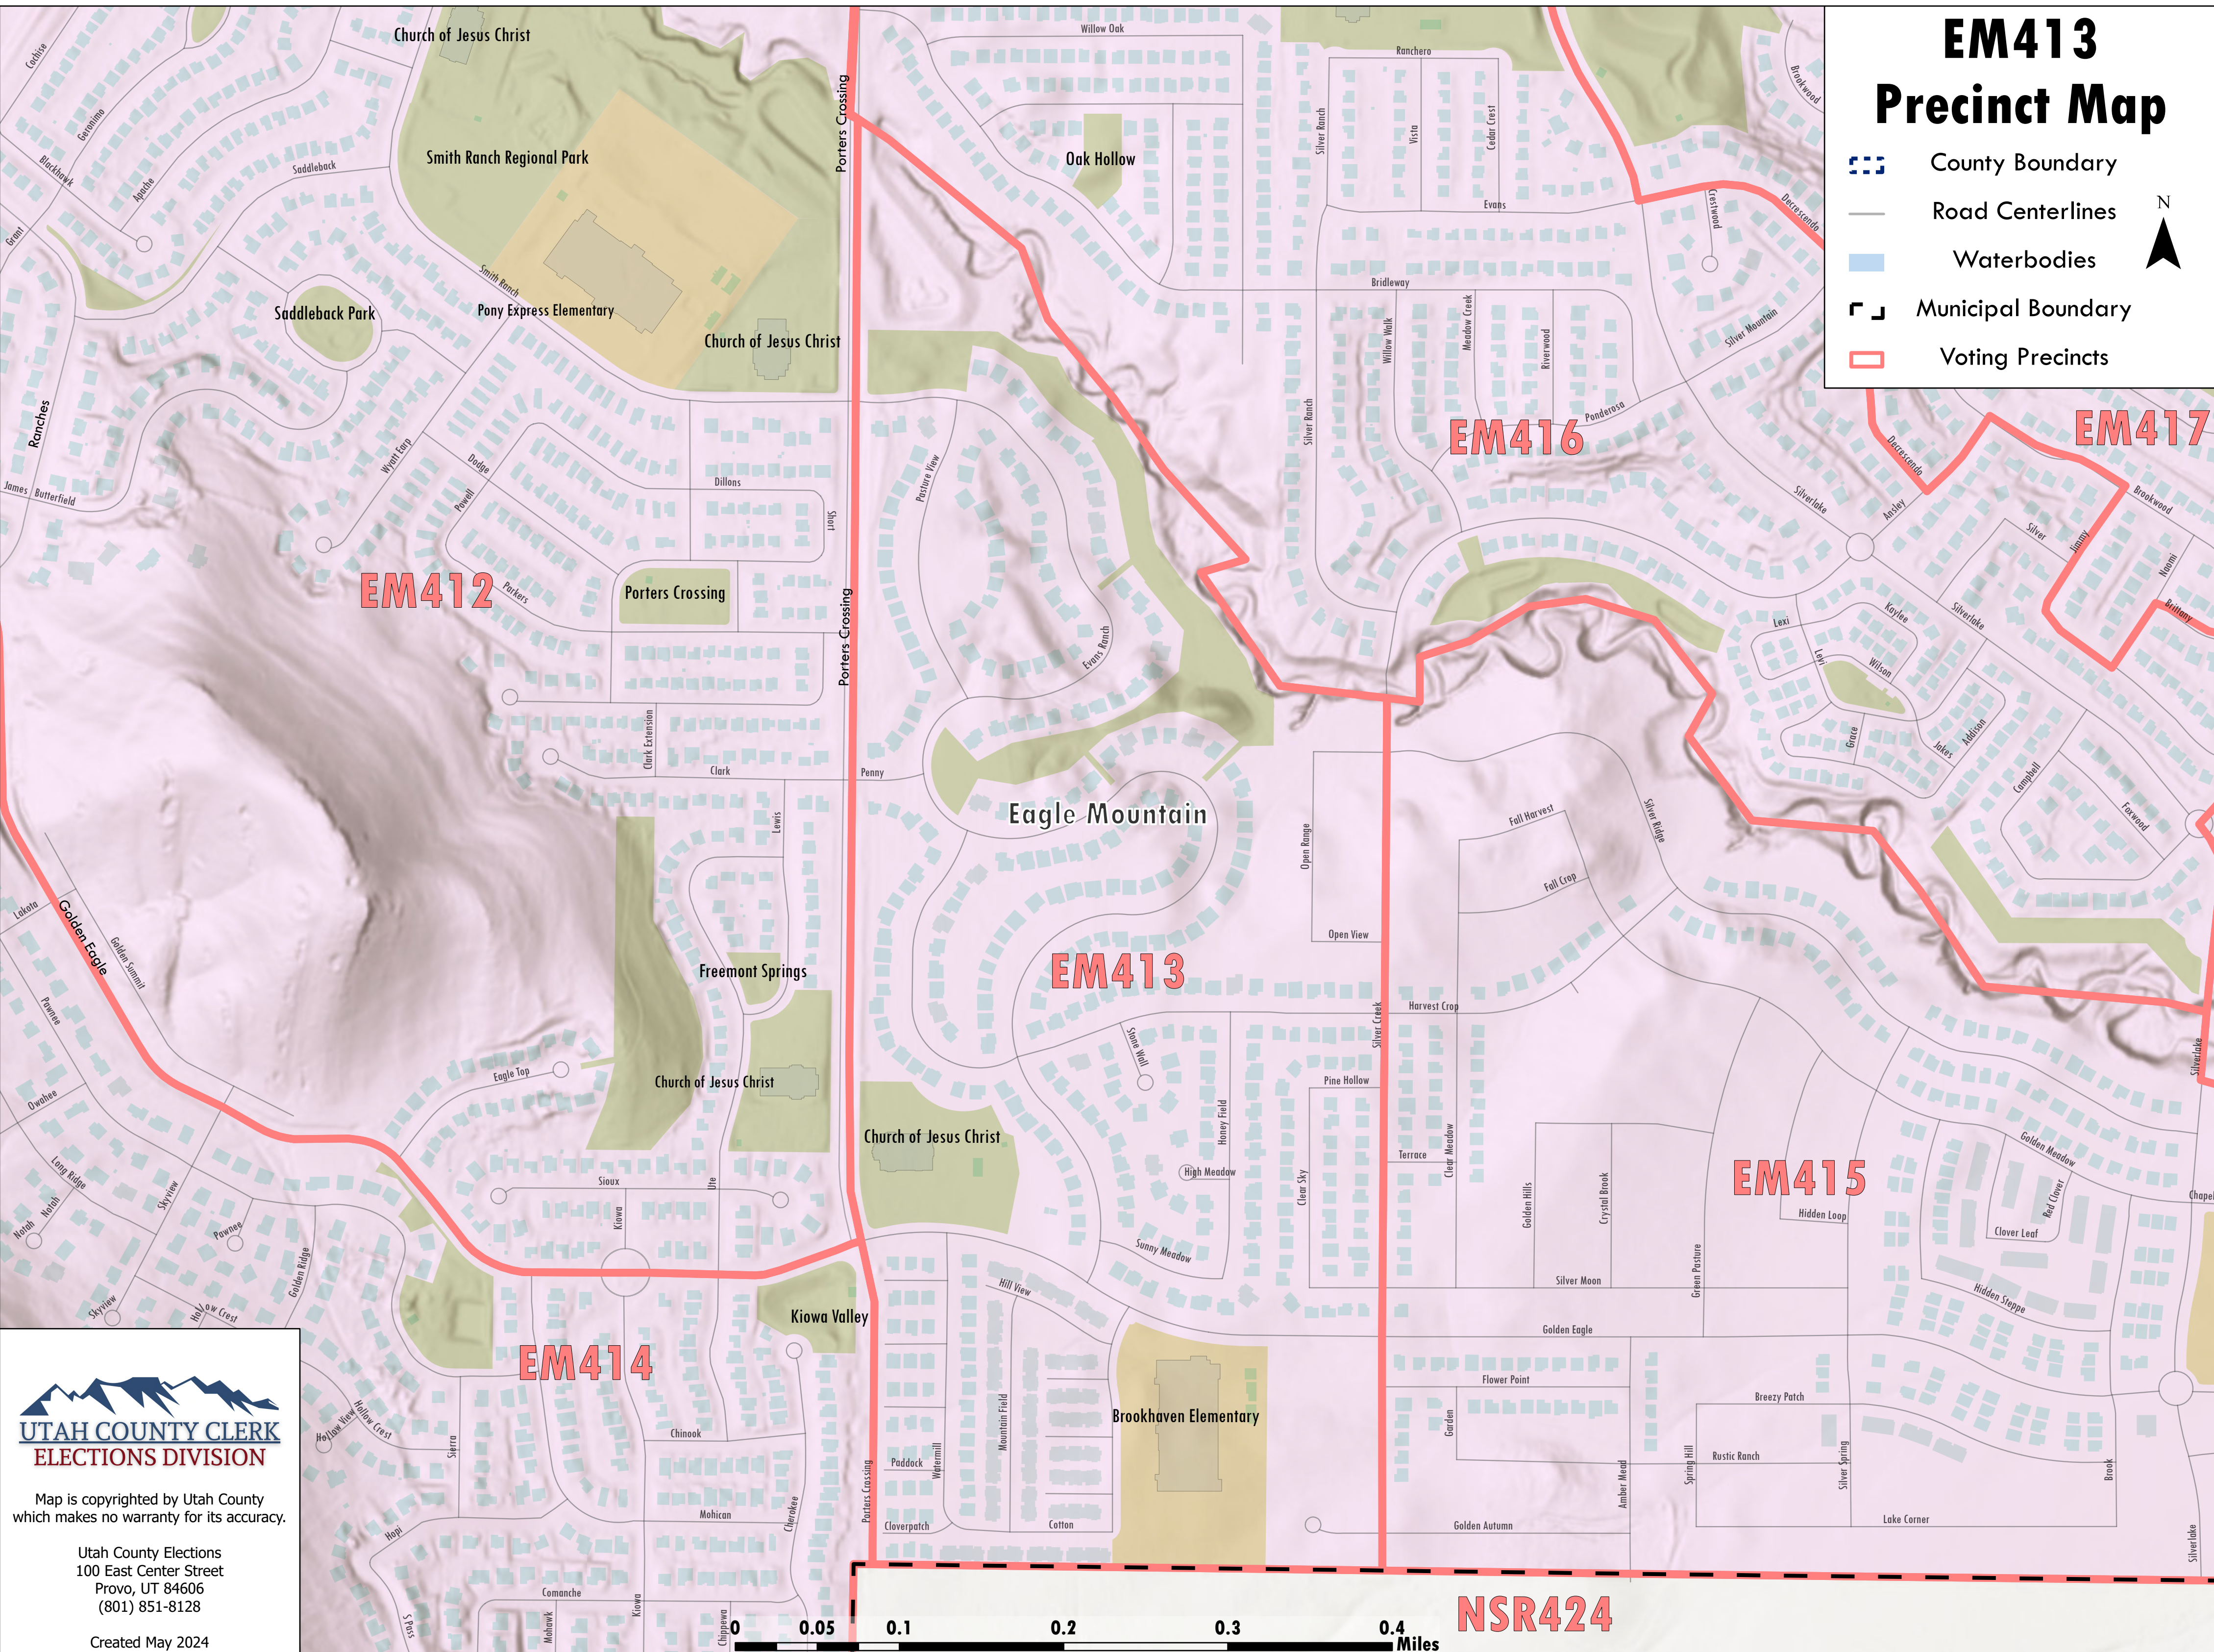

# EM413 Precinct Map

-  County Boundary
-  Road Centerlines
-  Waterbodies
-  Municipal Boundary
-  Voting Precincts

Map is copyrighted by Utah County  
which makes no warranty for its accuracy.

Utah County Elections  
100 East Center Street  
Provo, UT 84606  
(801) 851-8128

Created May 2024

**NSR424**