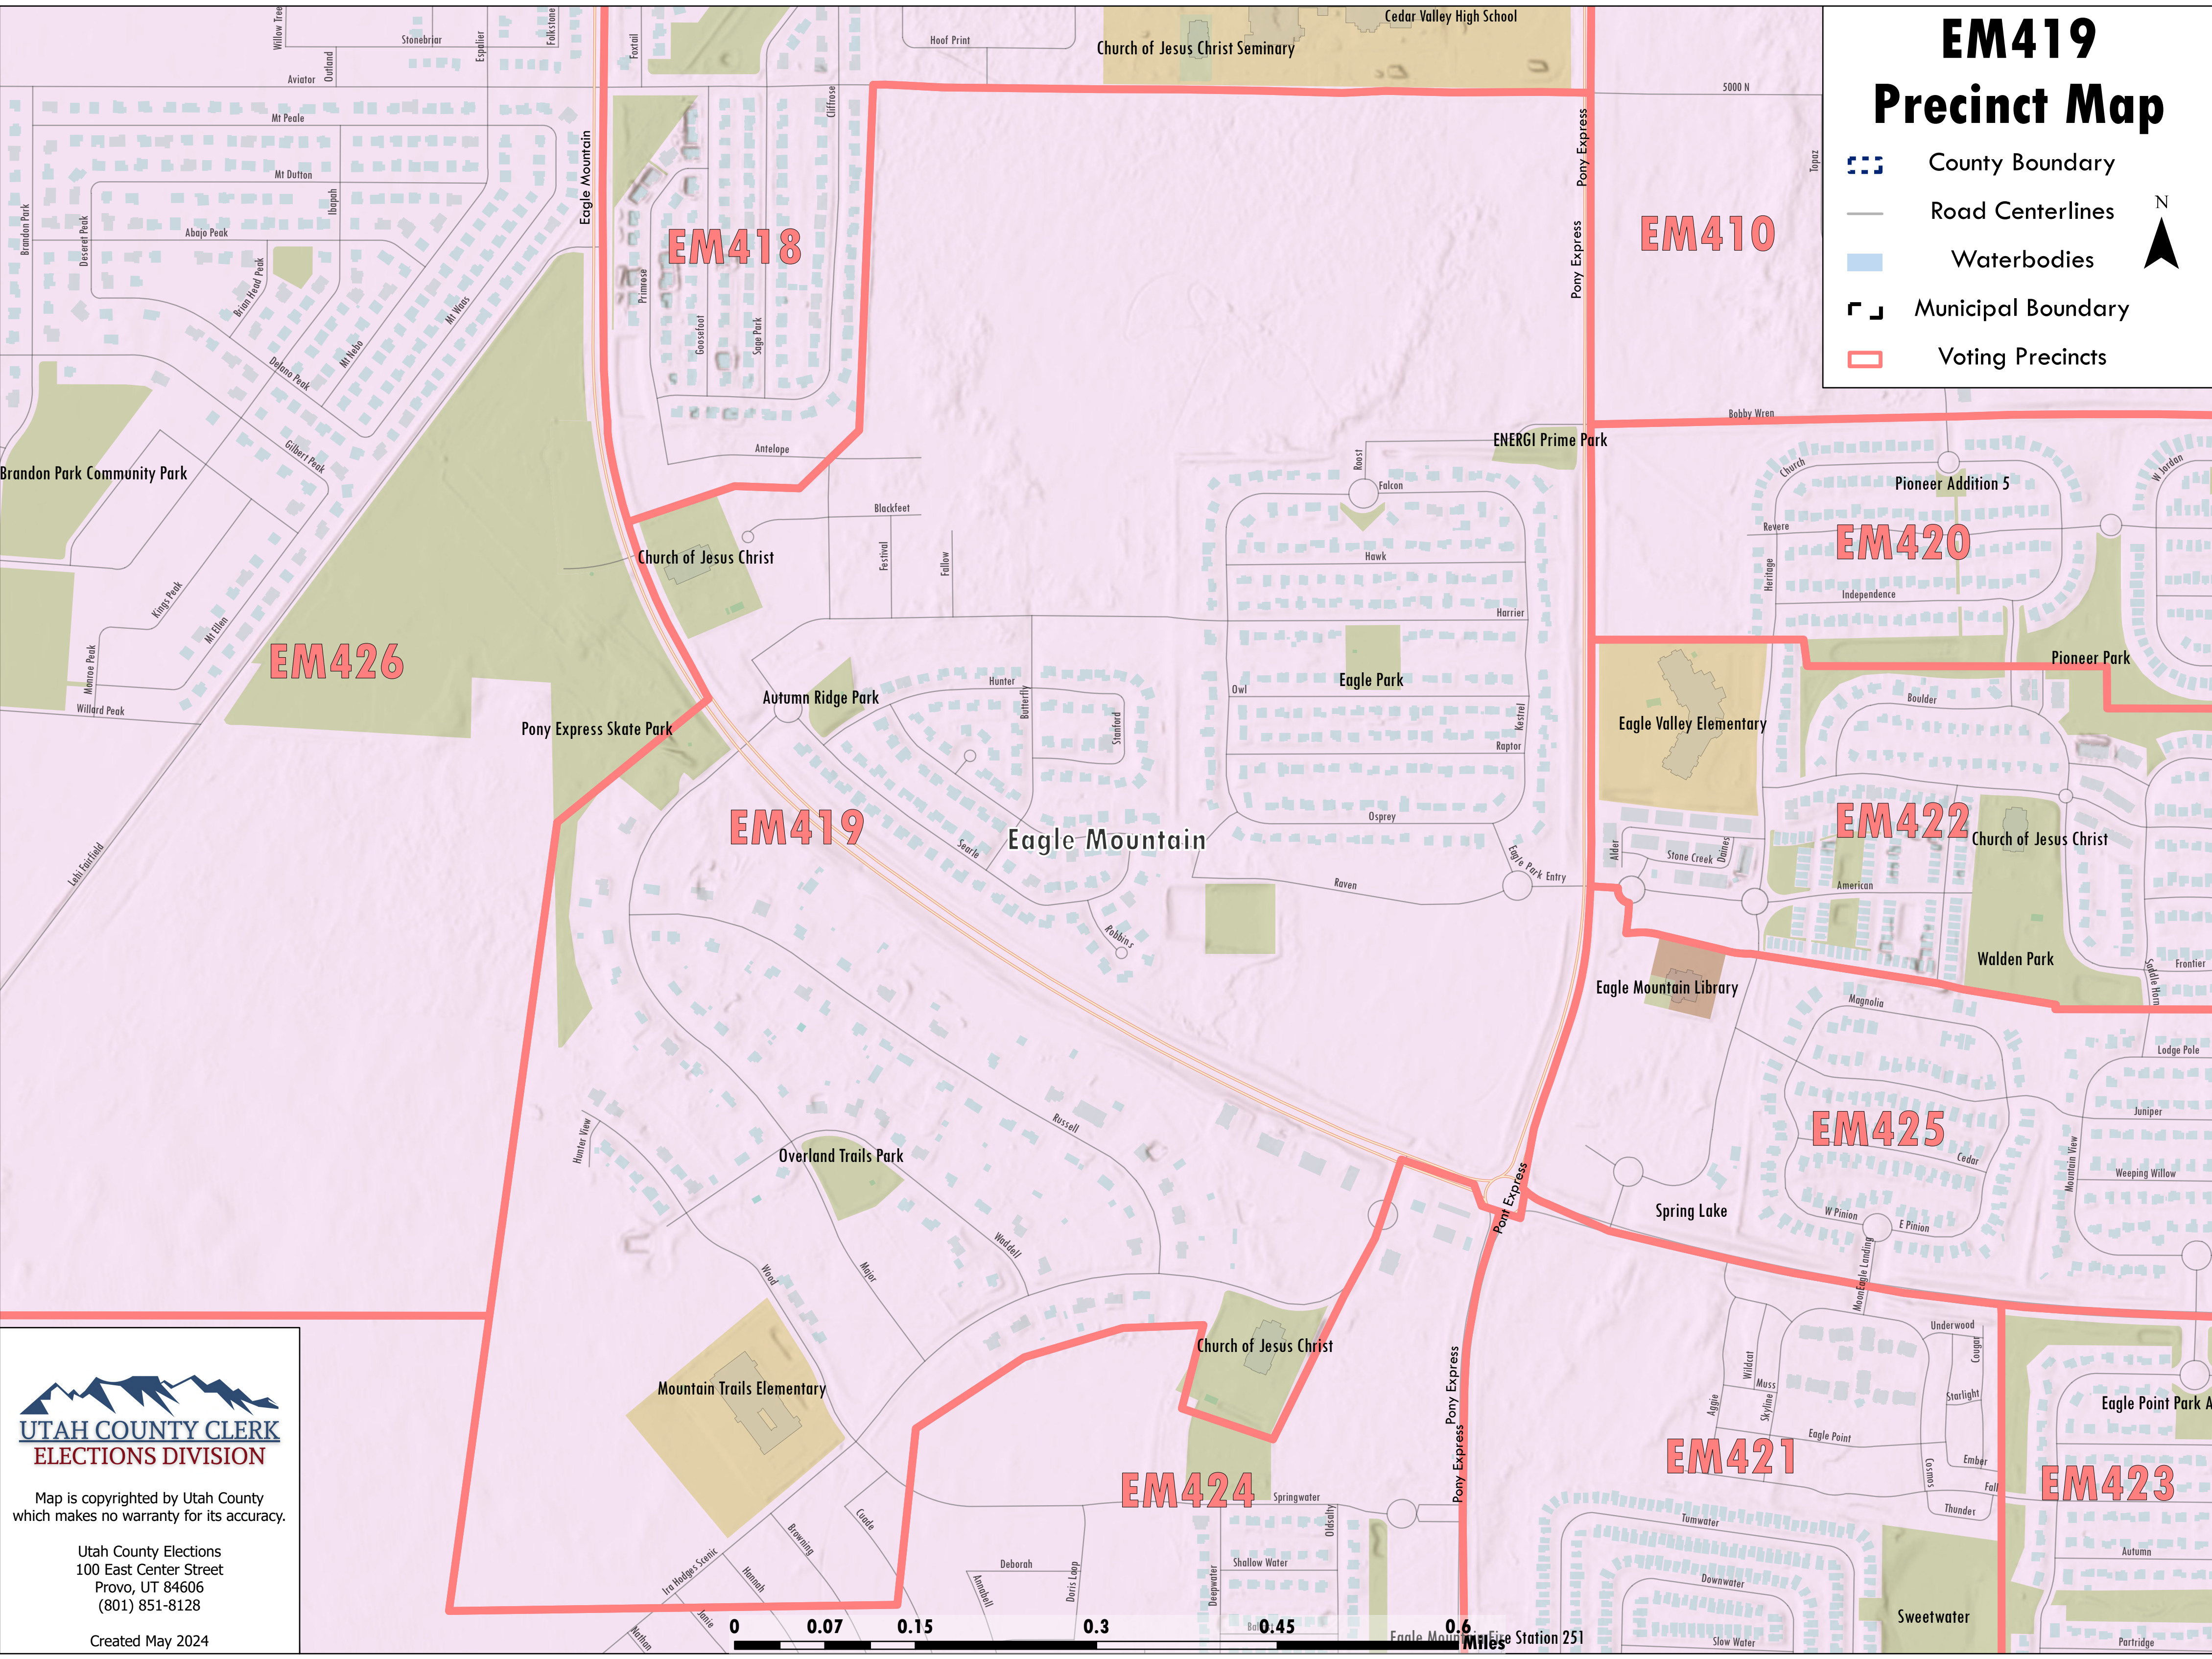

EM419 Precinct Map

-  County Boundary
-  Road Centerlines
-  Waterbodies
-  Municipal Boundary
-  Voting Precincts

Map is copyrighted by Utah County which makes no warranty for its accuracy.

Utah County Elections
100 East Center Street
Provo, UT 84606
(801) 851-8128