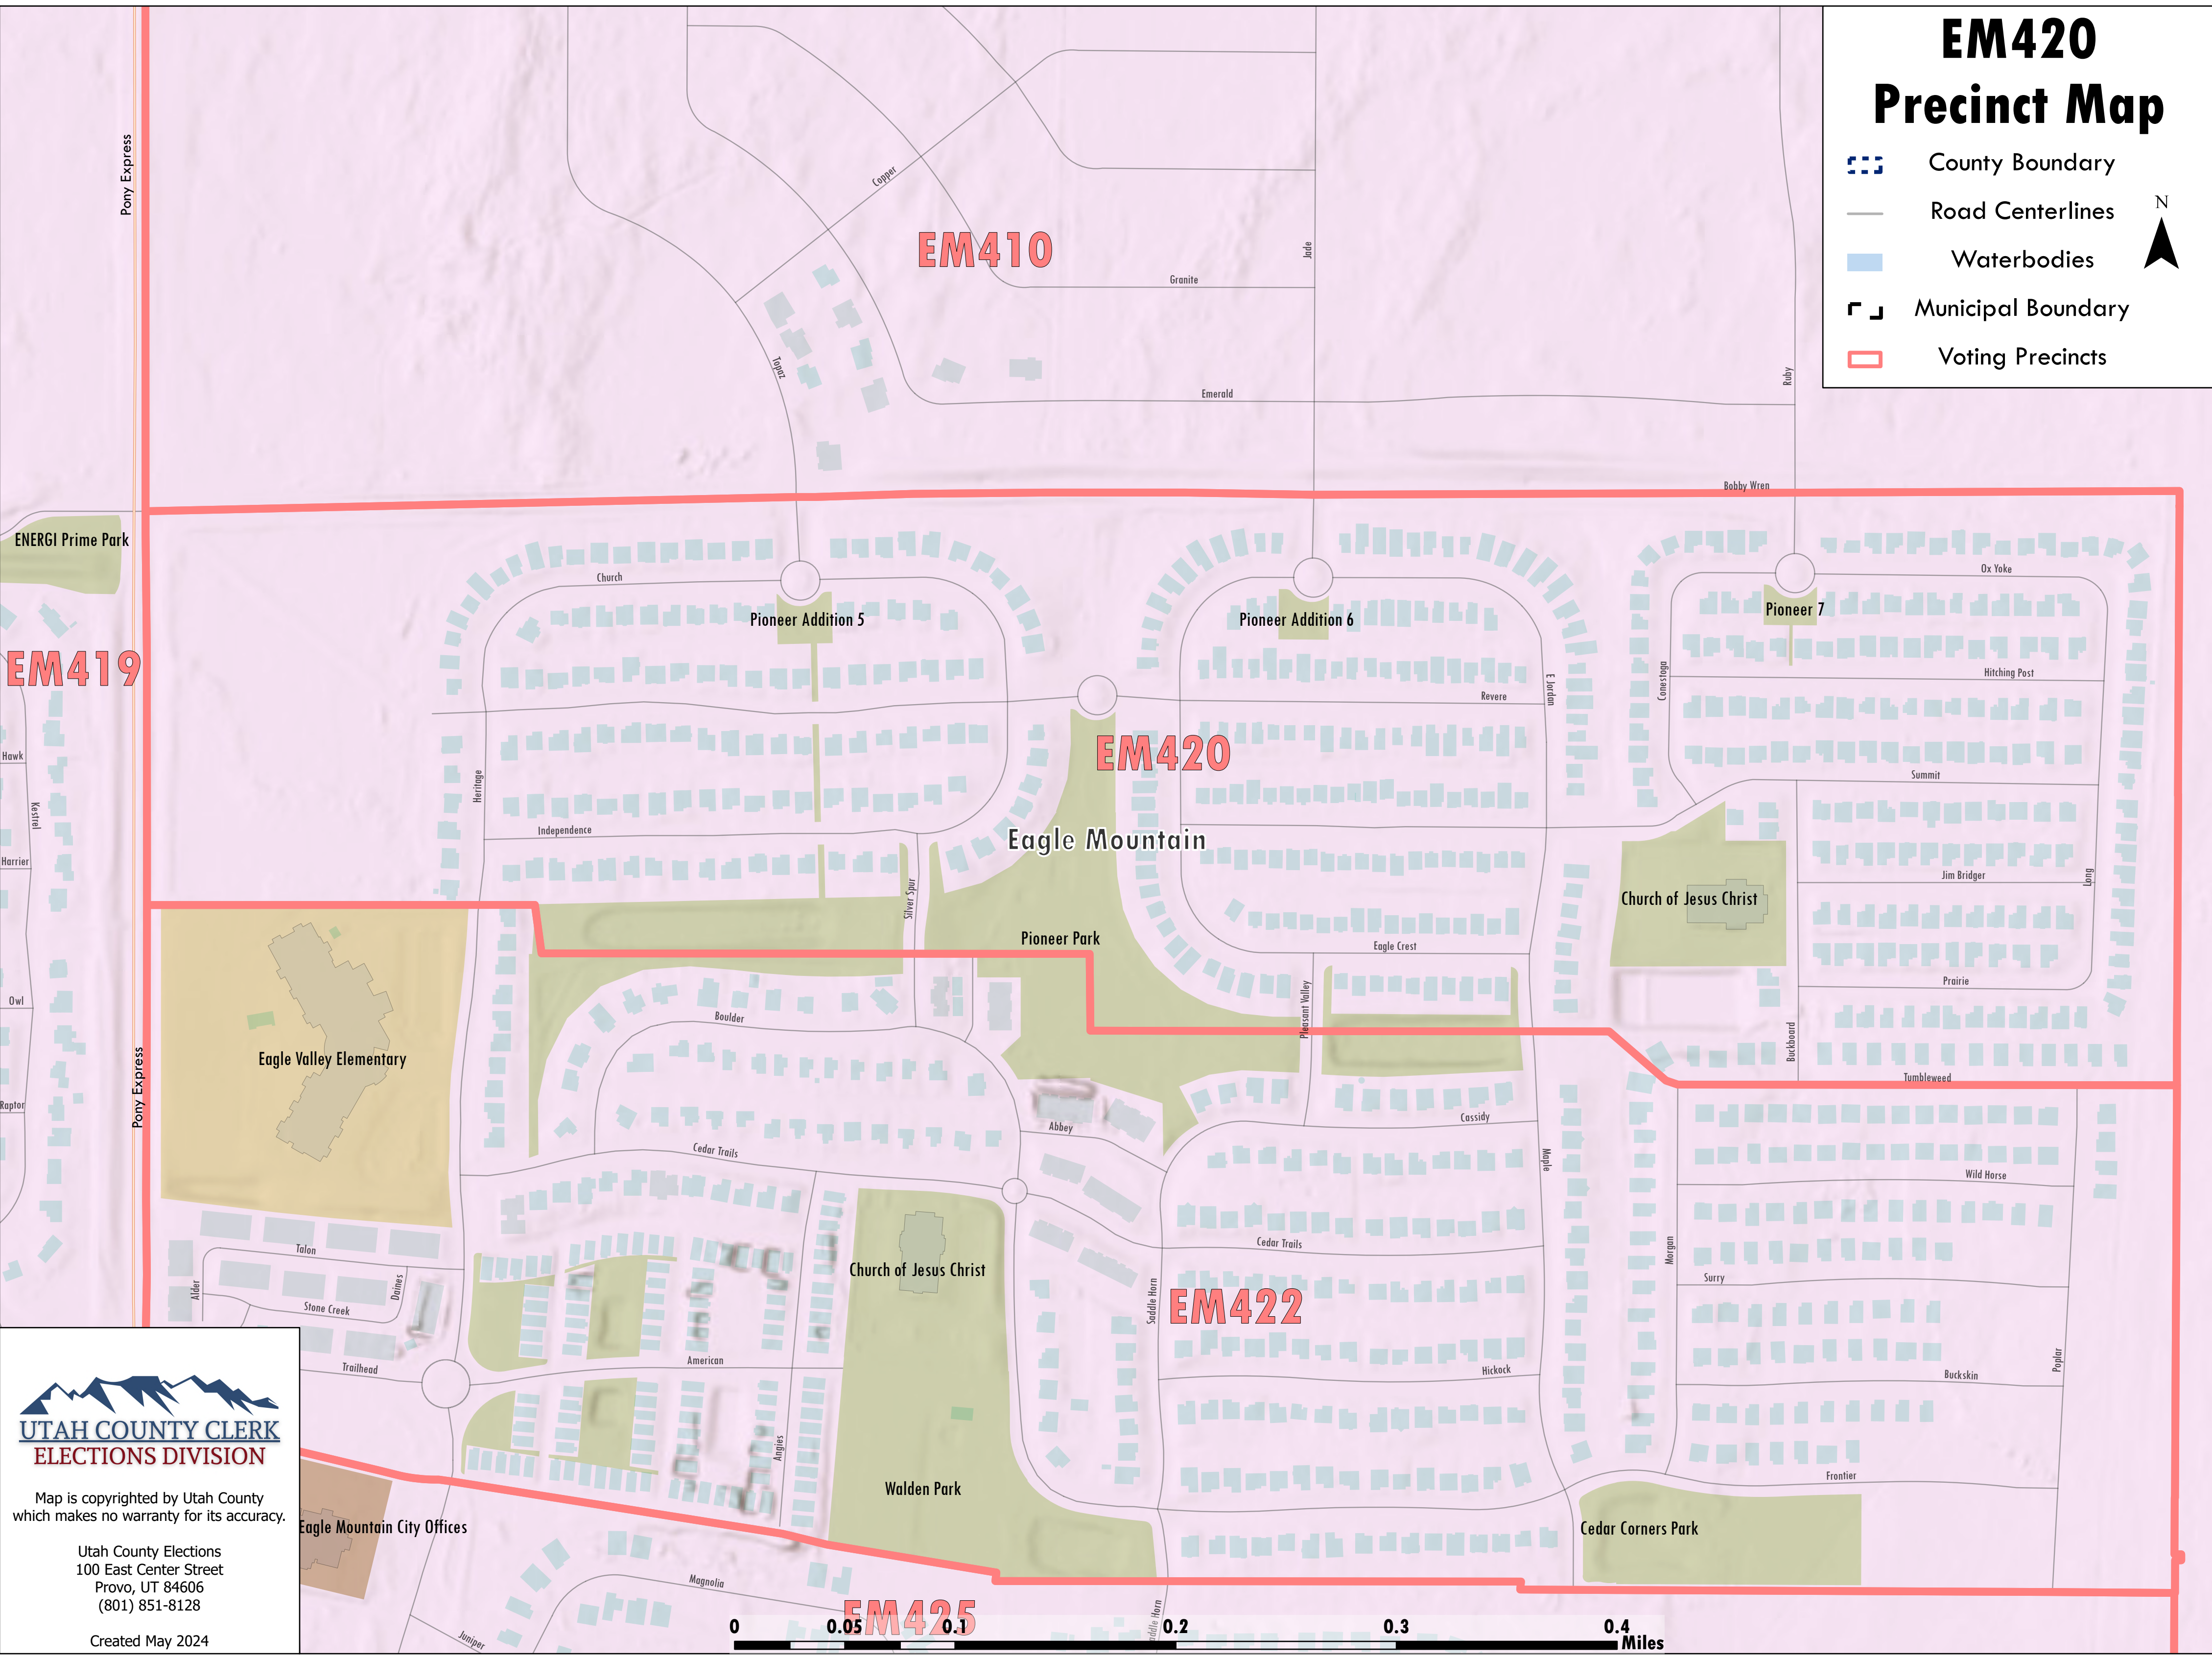

EM420 Precinct Map

-  County Boundary
-  Road Centerlines
-  Waterbodies
-  Municipal Boundary
-  Voting Precincts

Map is copyrighted by Utah County which makes no warranty for its accuracy.

Utah County Elections
100 East Center Street
Provo, UT 84606
(801) 851-8128

Created May 2024