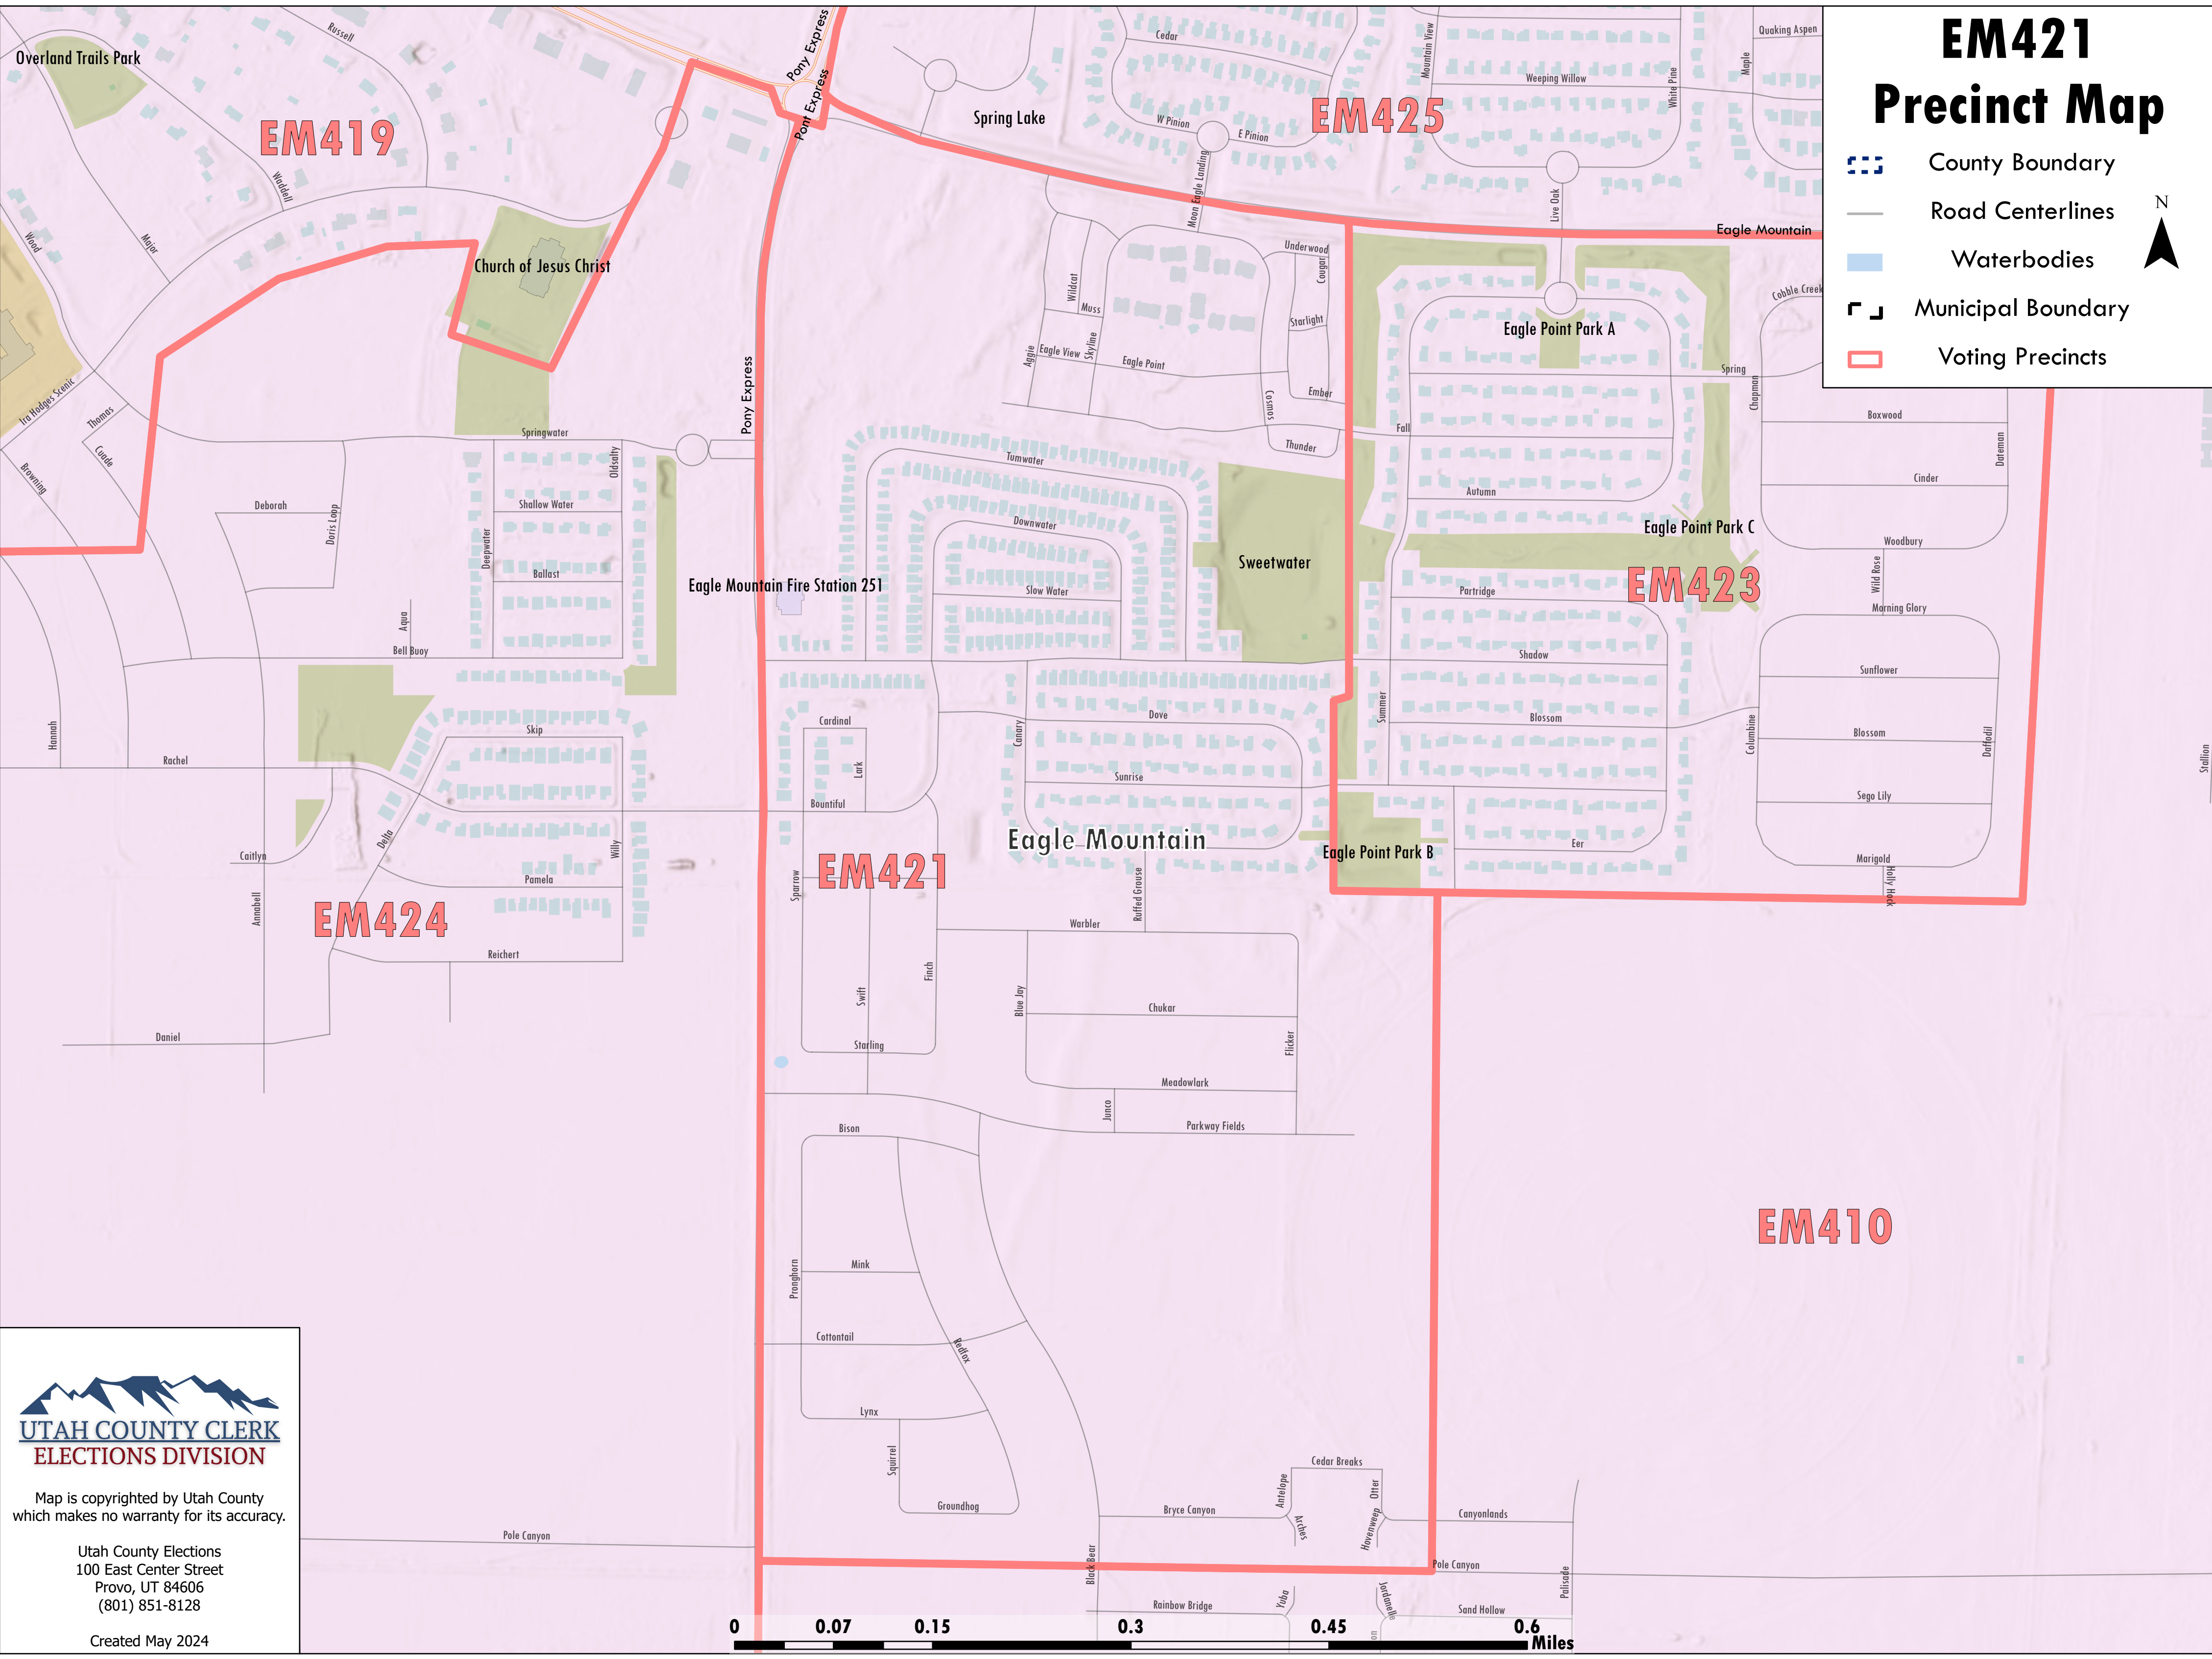

# EM421 Precinct Map

-  County Boundary
-  Road Centerlines
-  Waterbodies
-  Municipal Boundary
-  Voting Precincts

Map is copyrighted by Utah County which makes no warranty for its accuracy.

Utah County Elections  
100 East Center Street  
Provo, UT 84606  
(801) 851-8128

Created May 2024