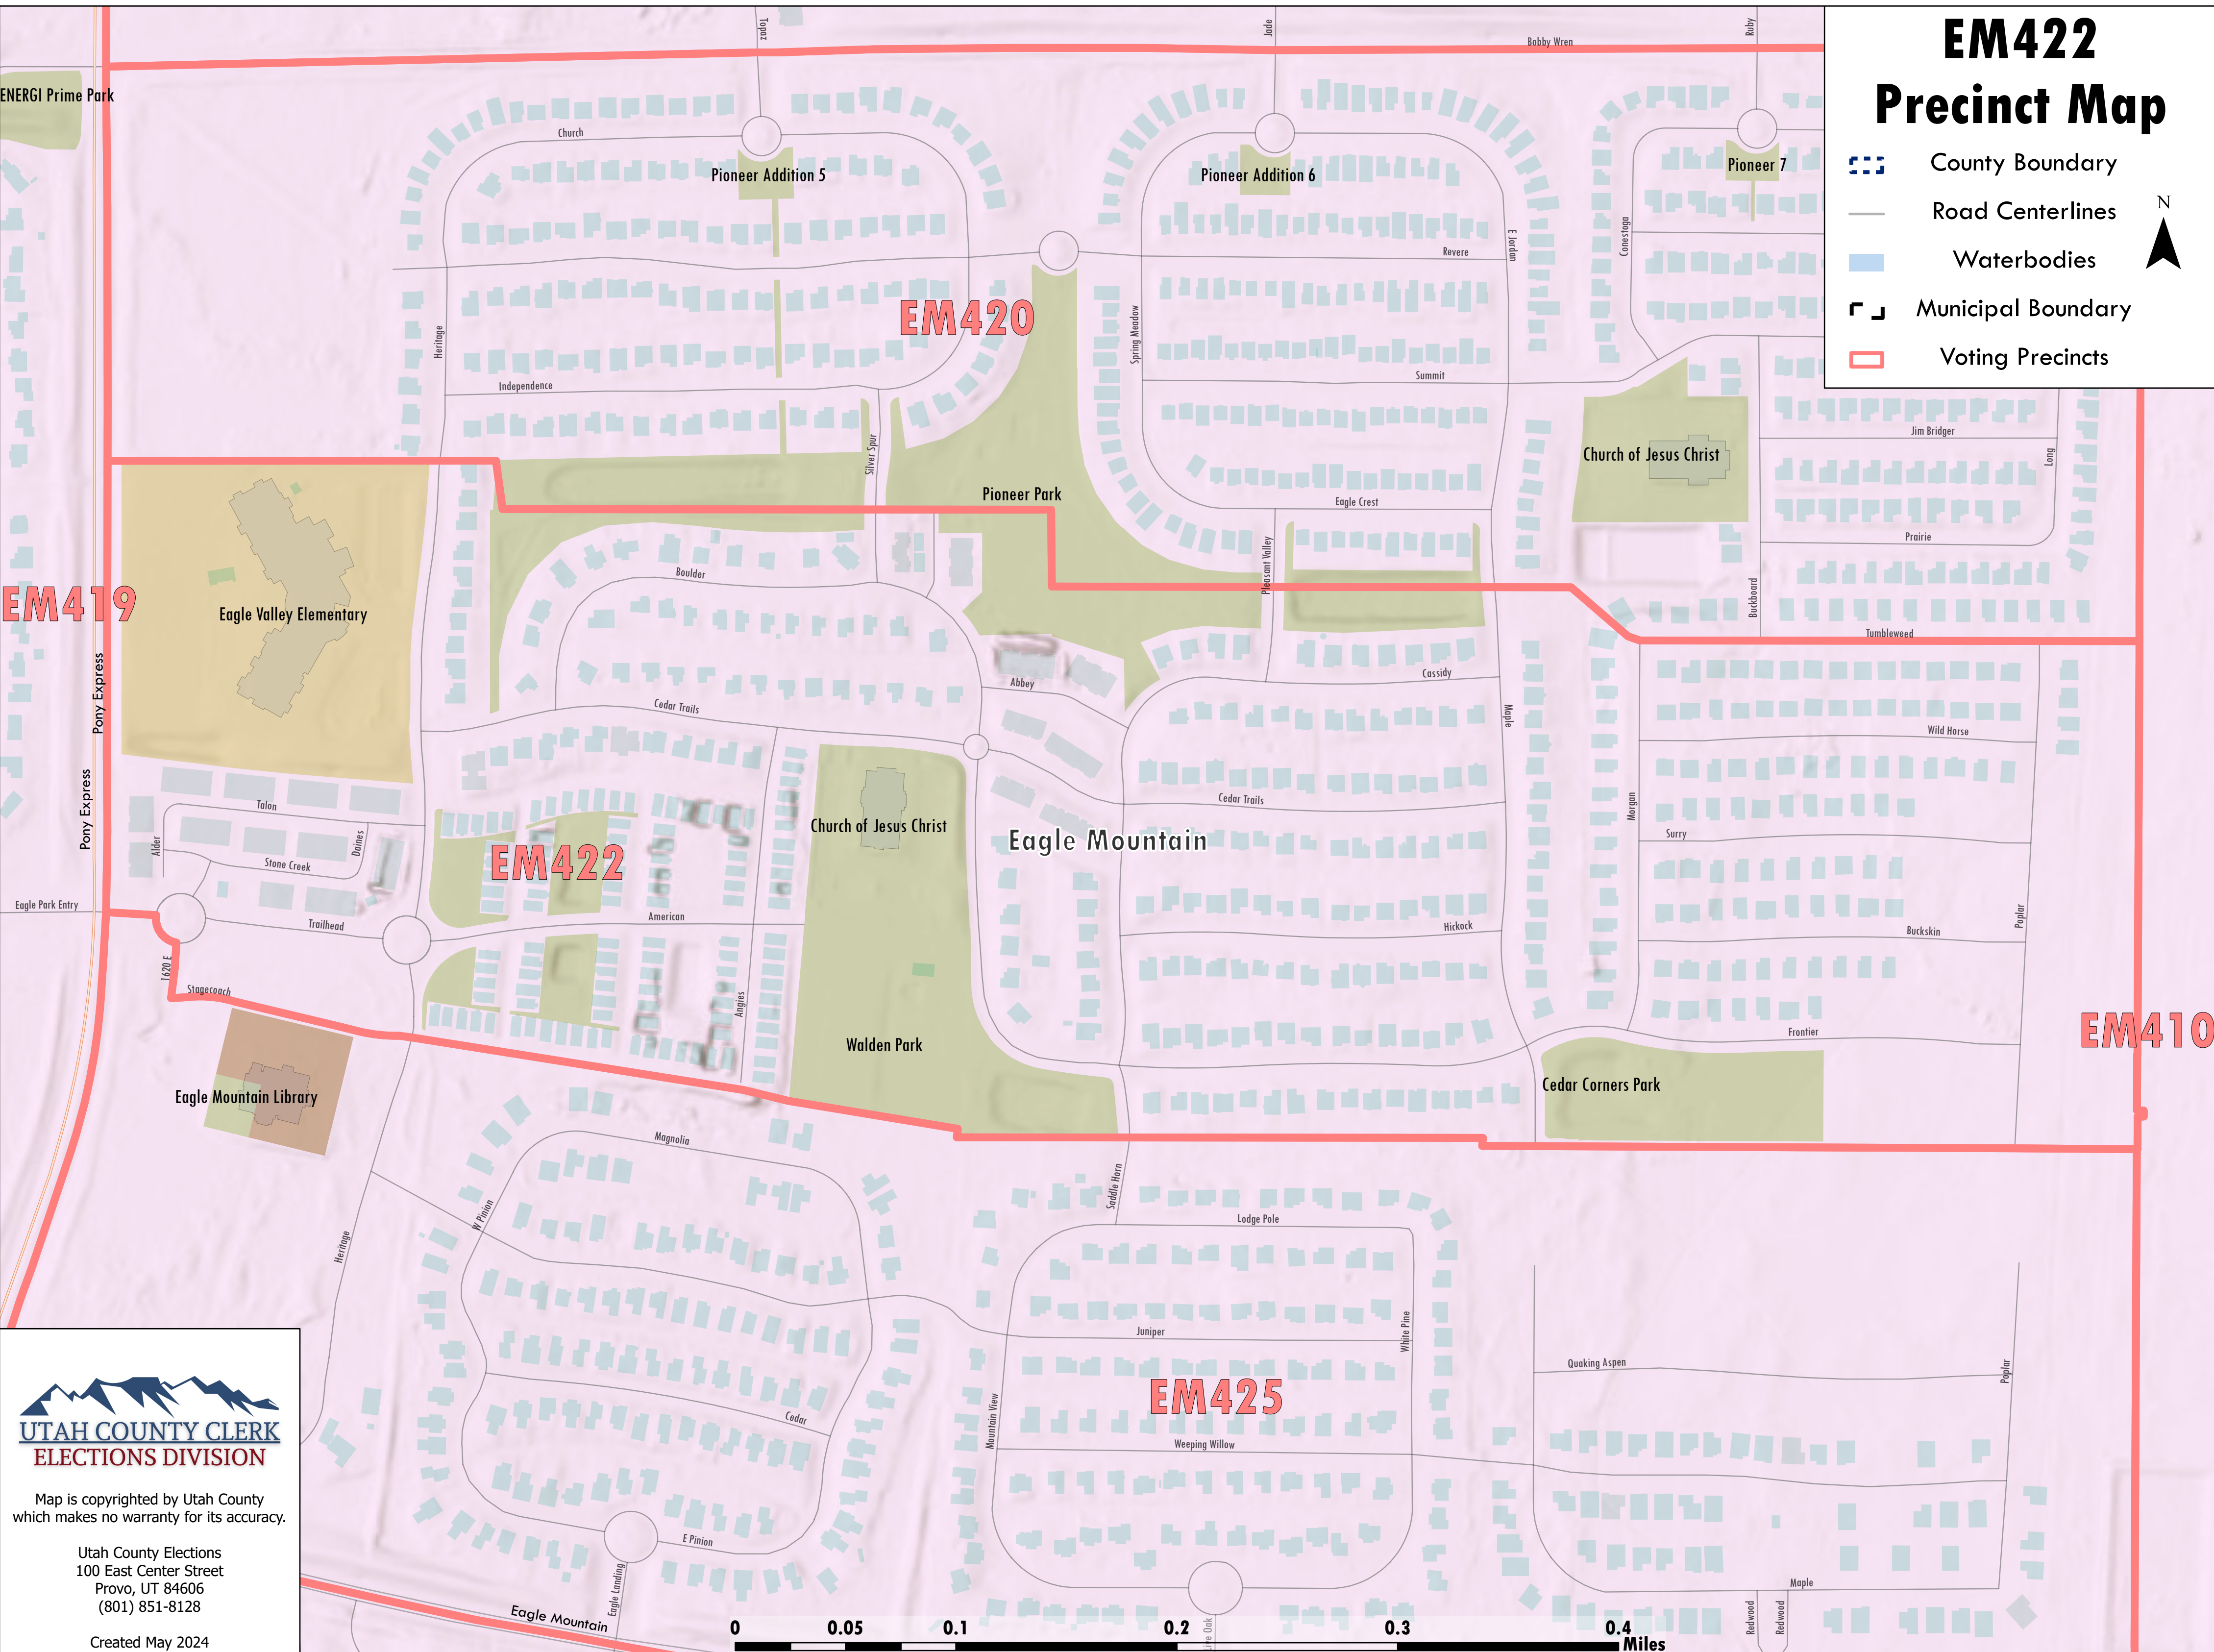

EM422 Precinct Map

-  County Boundary
-  Road Centerlines
-  Waterbodies
-  Municipal Boundary
-  Voting Precincts

Map is copyrighted by Utah County which makes no warranty for its accuracy.

Utah County Elections
100 East Center Street
Provo, UT 84606
(801) 851-8128

Created May 2024