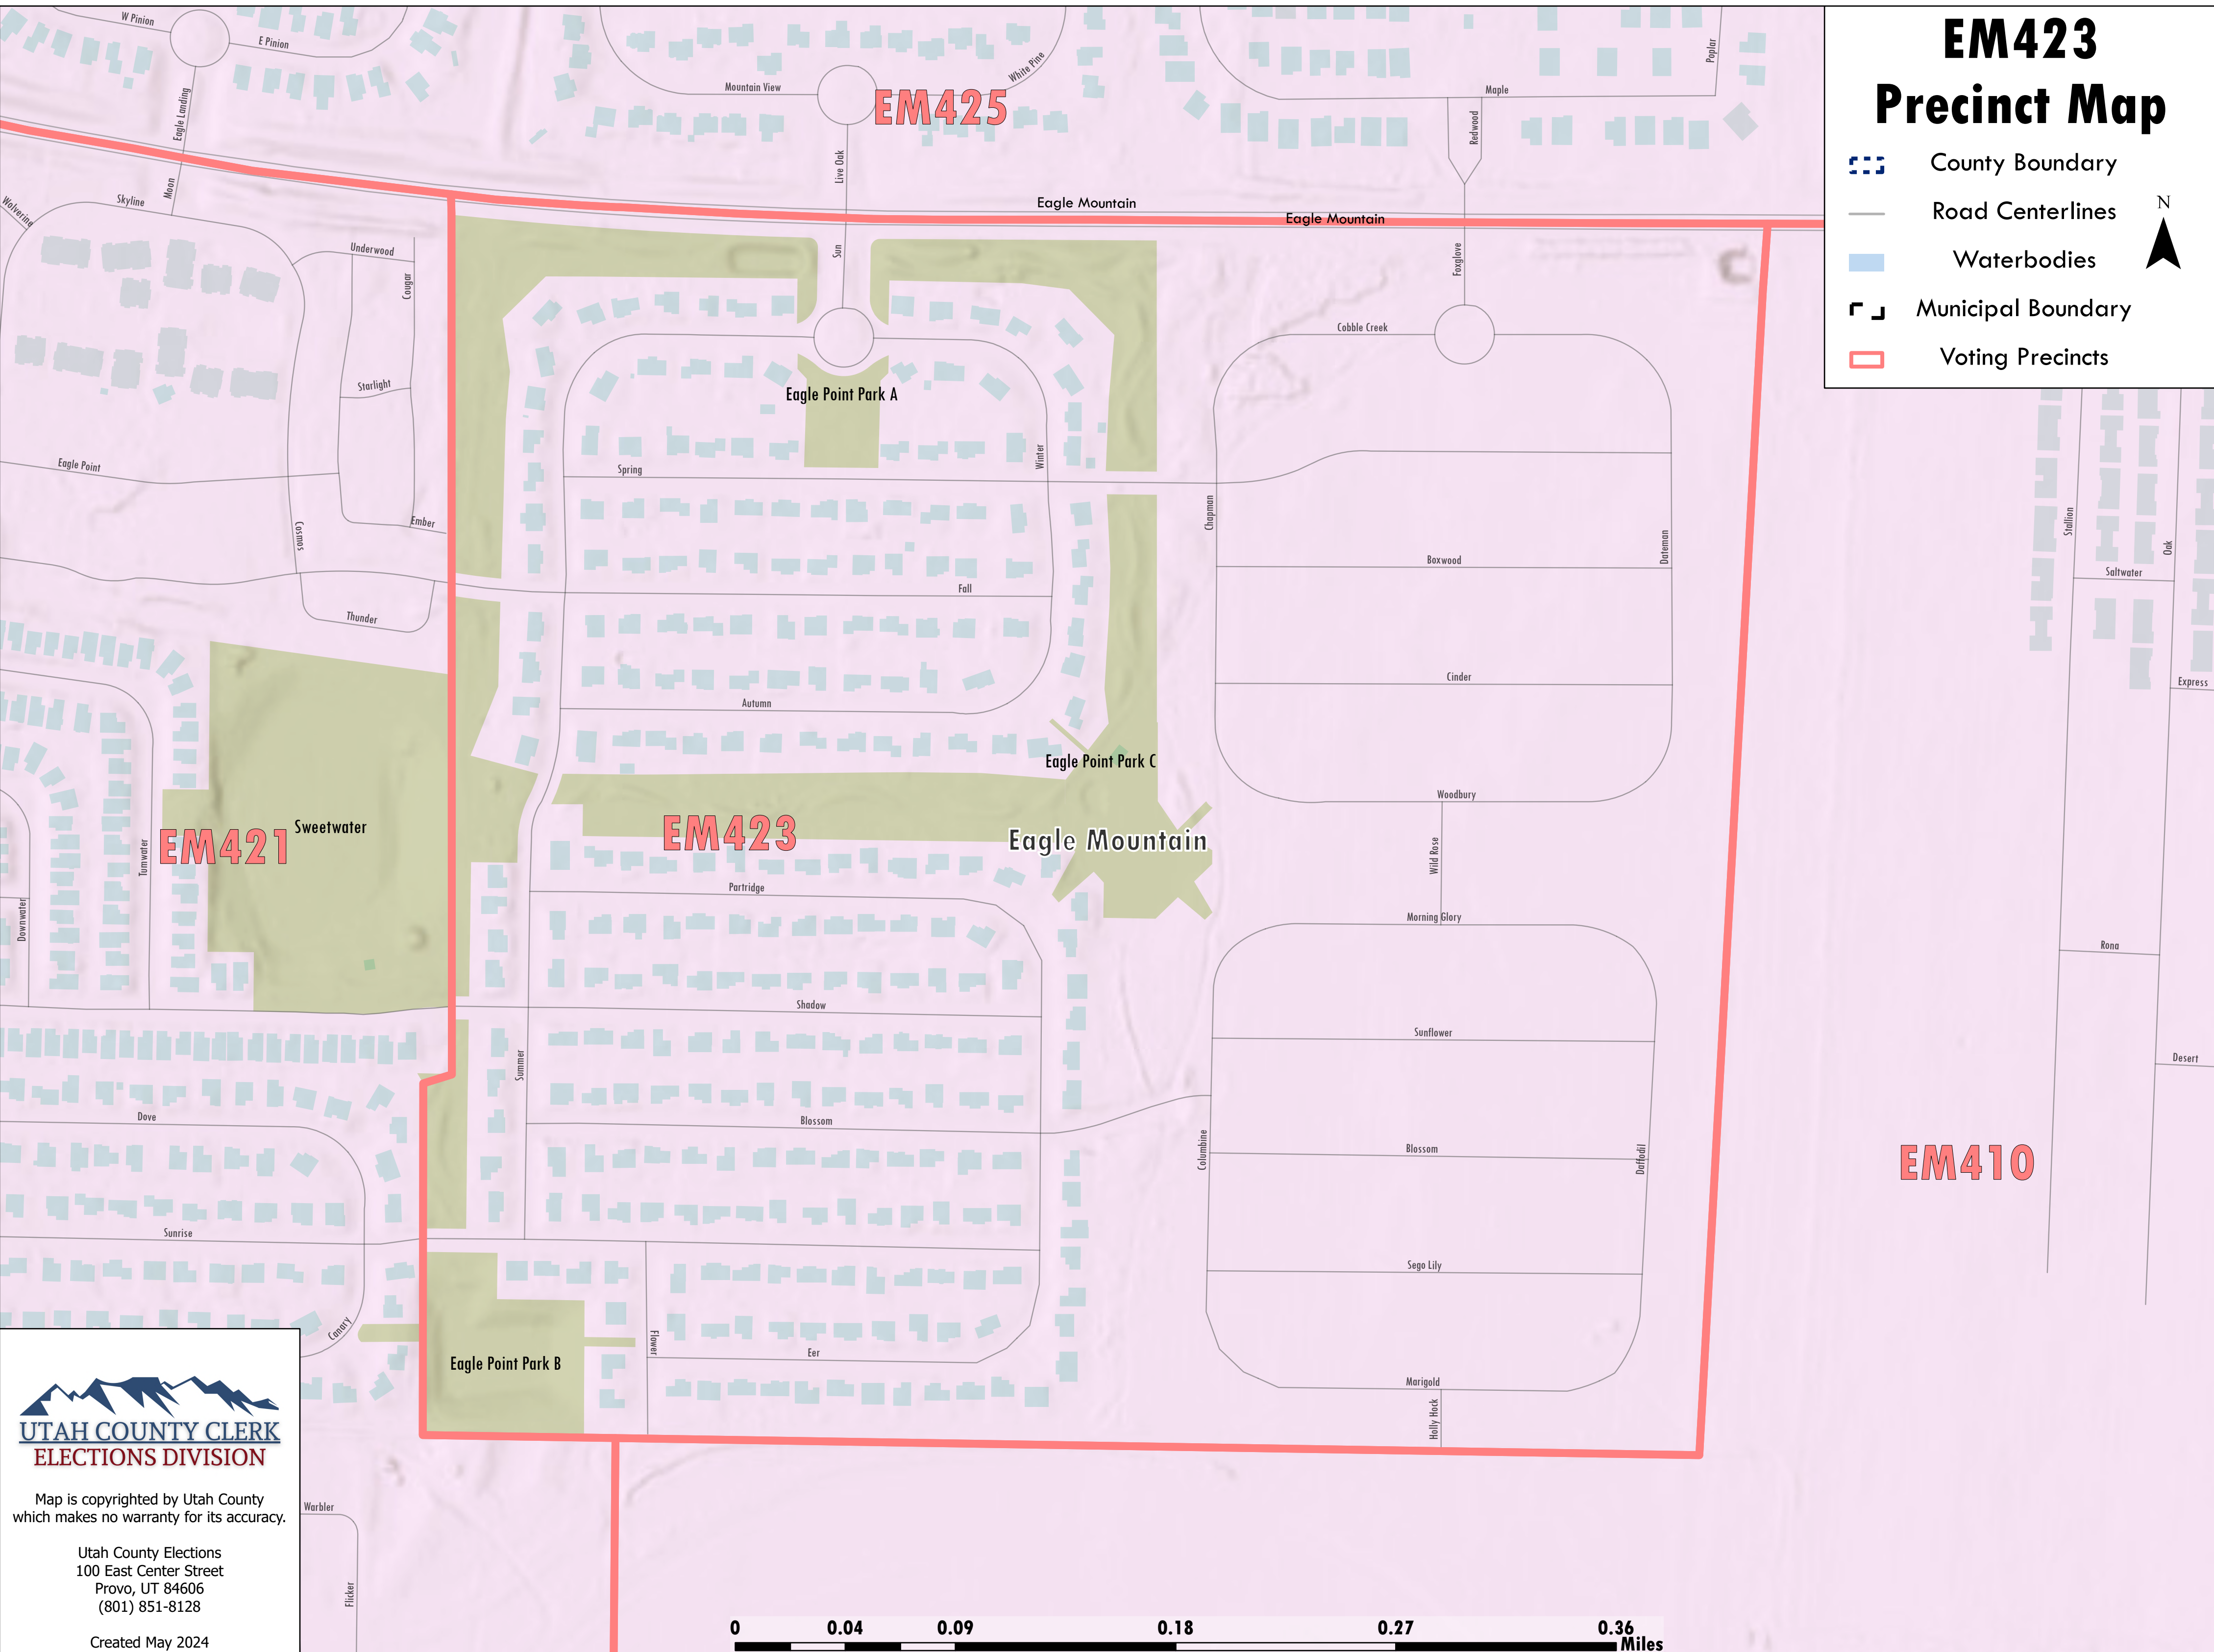

# EM423 Precinct Map

-  County Boundary
-  Road Centerlines
-  Waterbodies
-  Municipal Boundary
-  Voting Precincts

Map is copyrighted by Utah County which makes no warranty for its accuracy.

Utah County Elections  
100 East Center Street  
Provo, UT 84606  
(801) 851-8128

Created May 2024