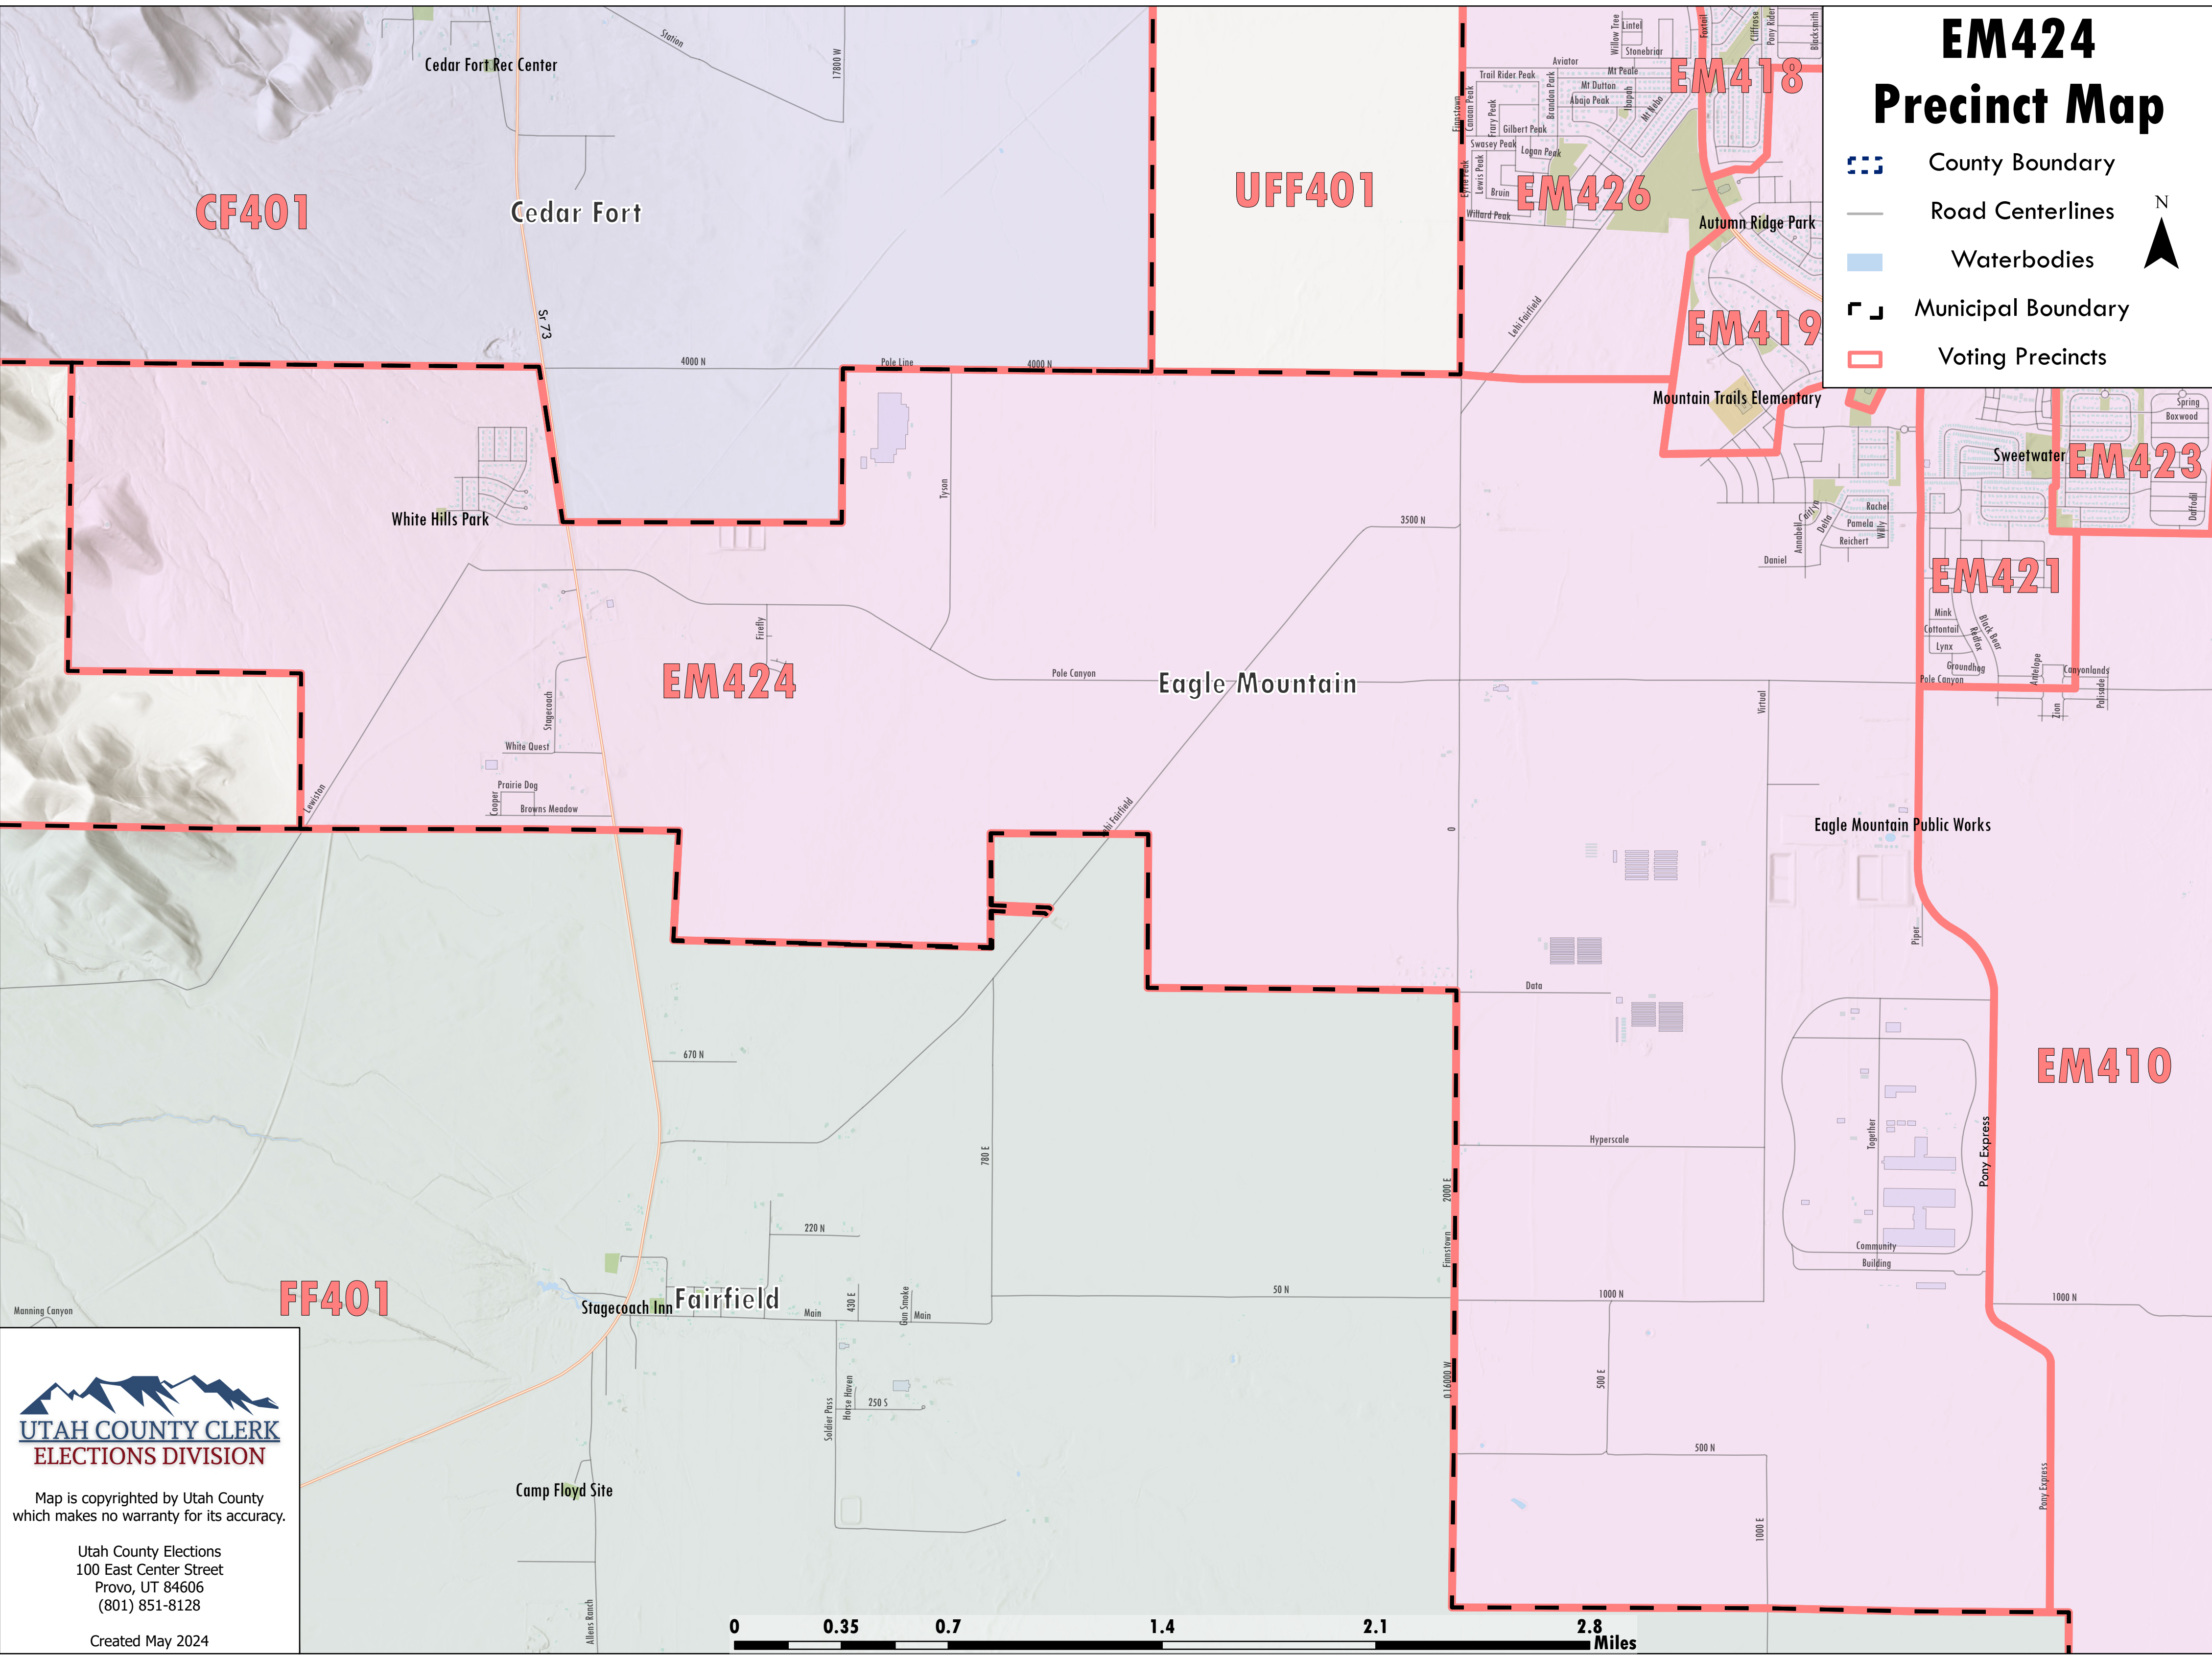

EM424 Precinct Map

-  County Boundary
-  Road Centerlines
-  Waterbodies
-  Municipal Boundary
-  Voting Precincts

Map is copyrighted by Utah County which makes no warranty for its accuracy.

Utah County Elections
100 East Center Street
Provo, UT 84606
(801) 851-8128

Created May 2024