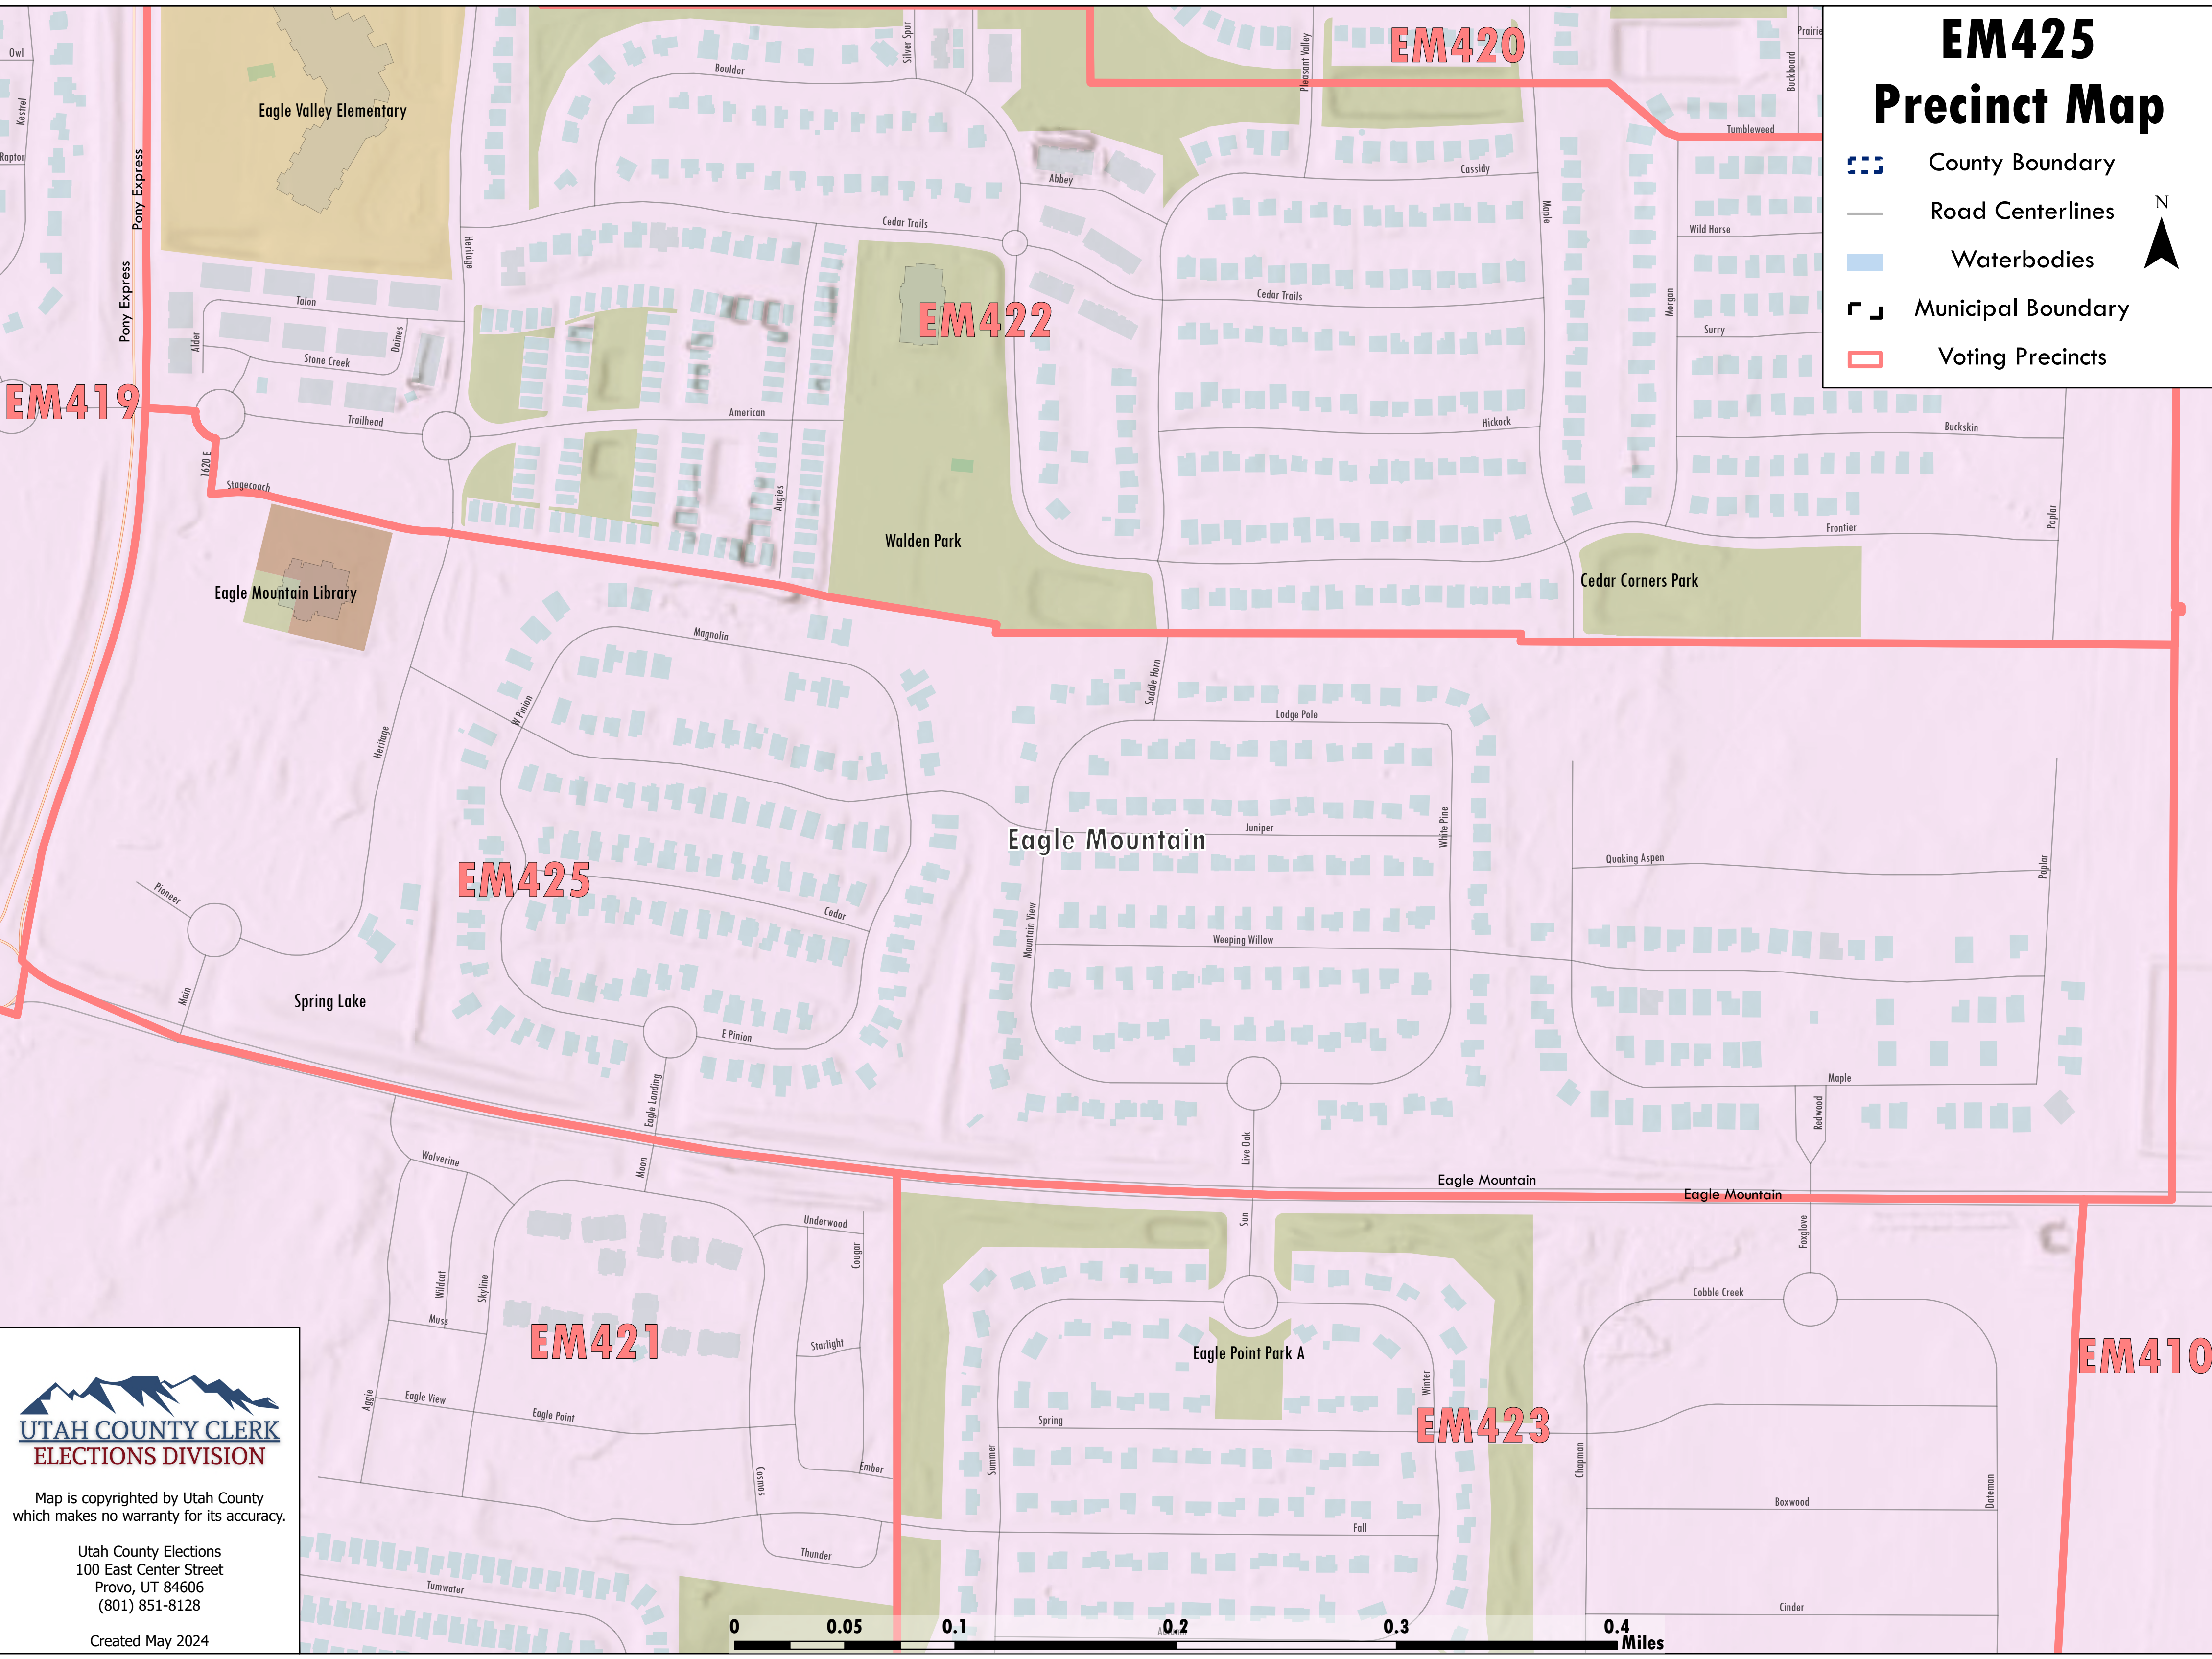

EM425 Precinct Map

-  County Boundary
-  Road Centerlines
-  Waterbodies
-  Municipal Boundary
-  Voting Precincts

**UTAH COUNTY CLERK
ELECTIONS DIVISION**

Map is copyrighted by Utah County
which makes no warranty for its accuracy.