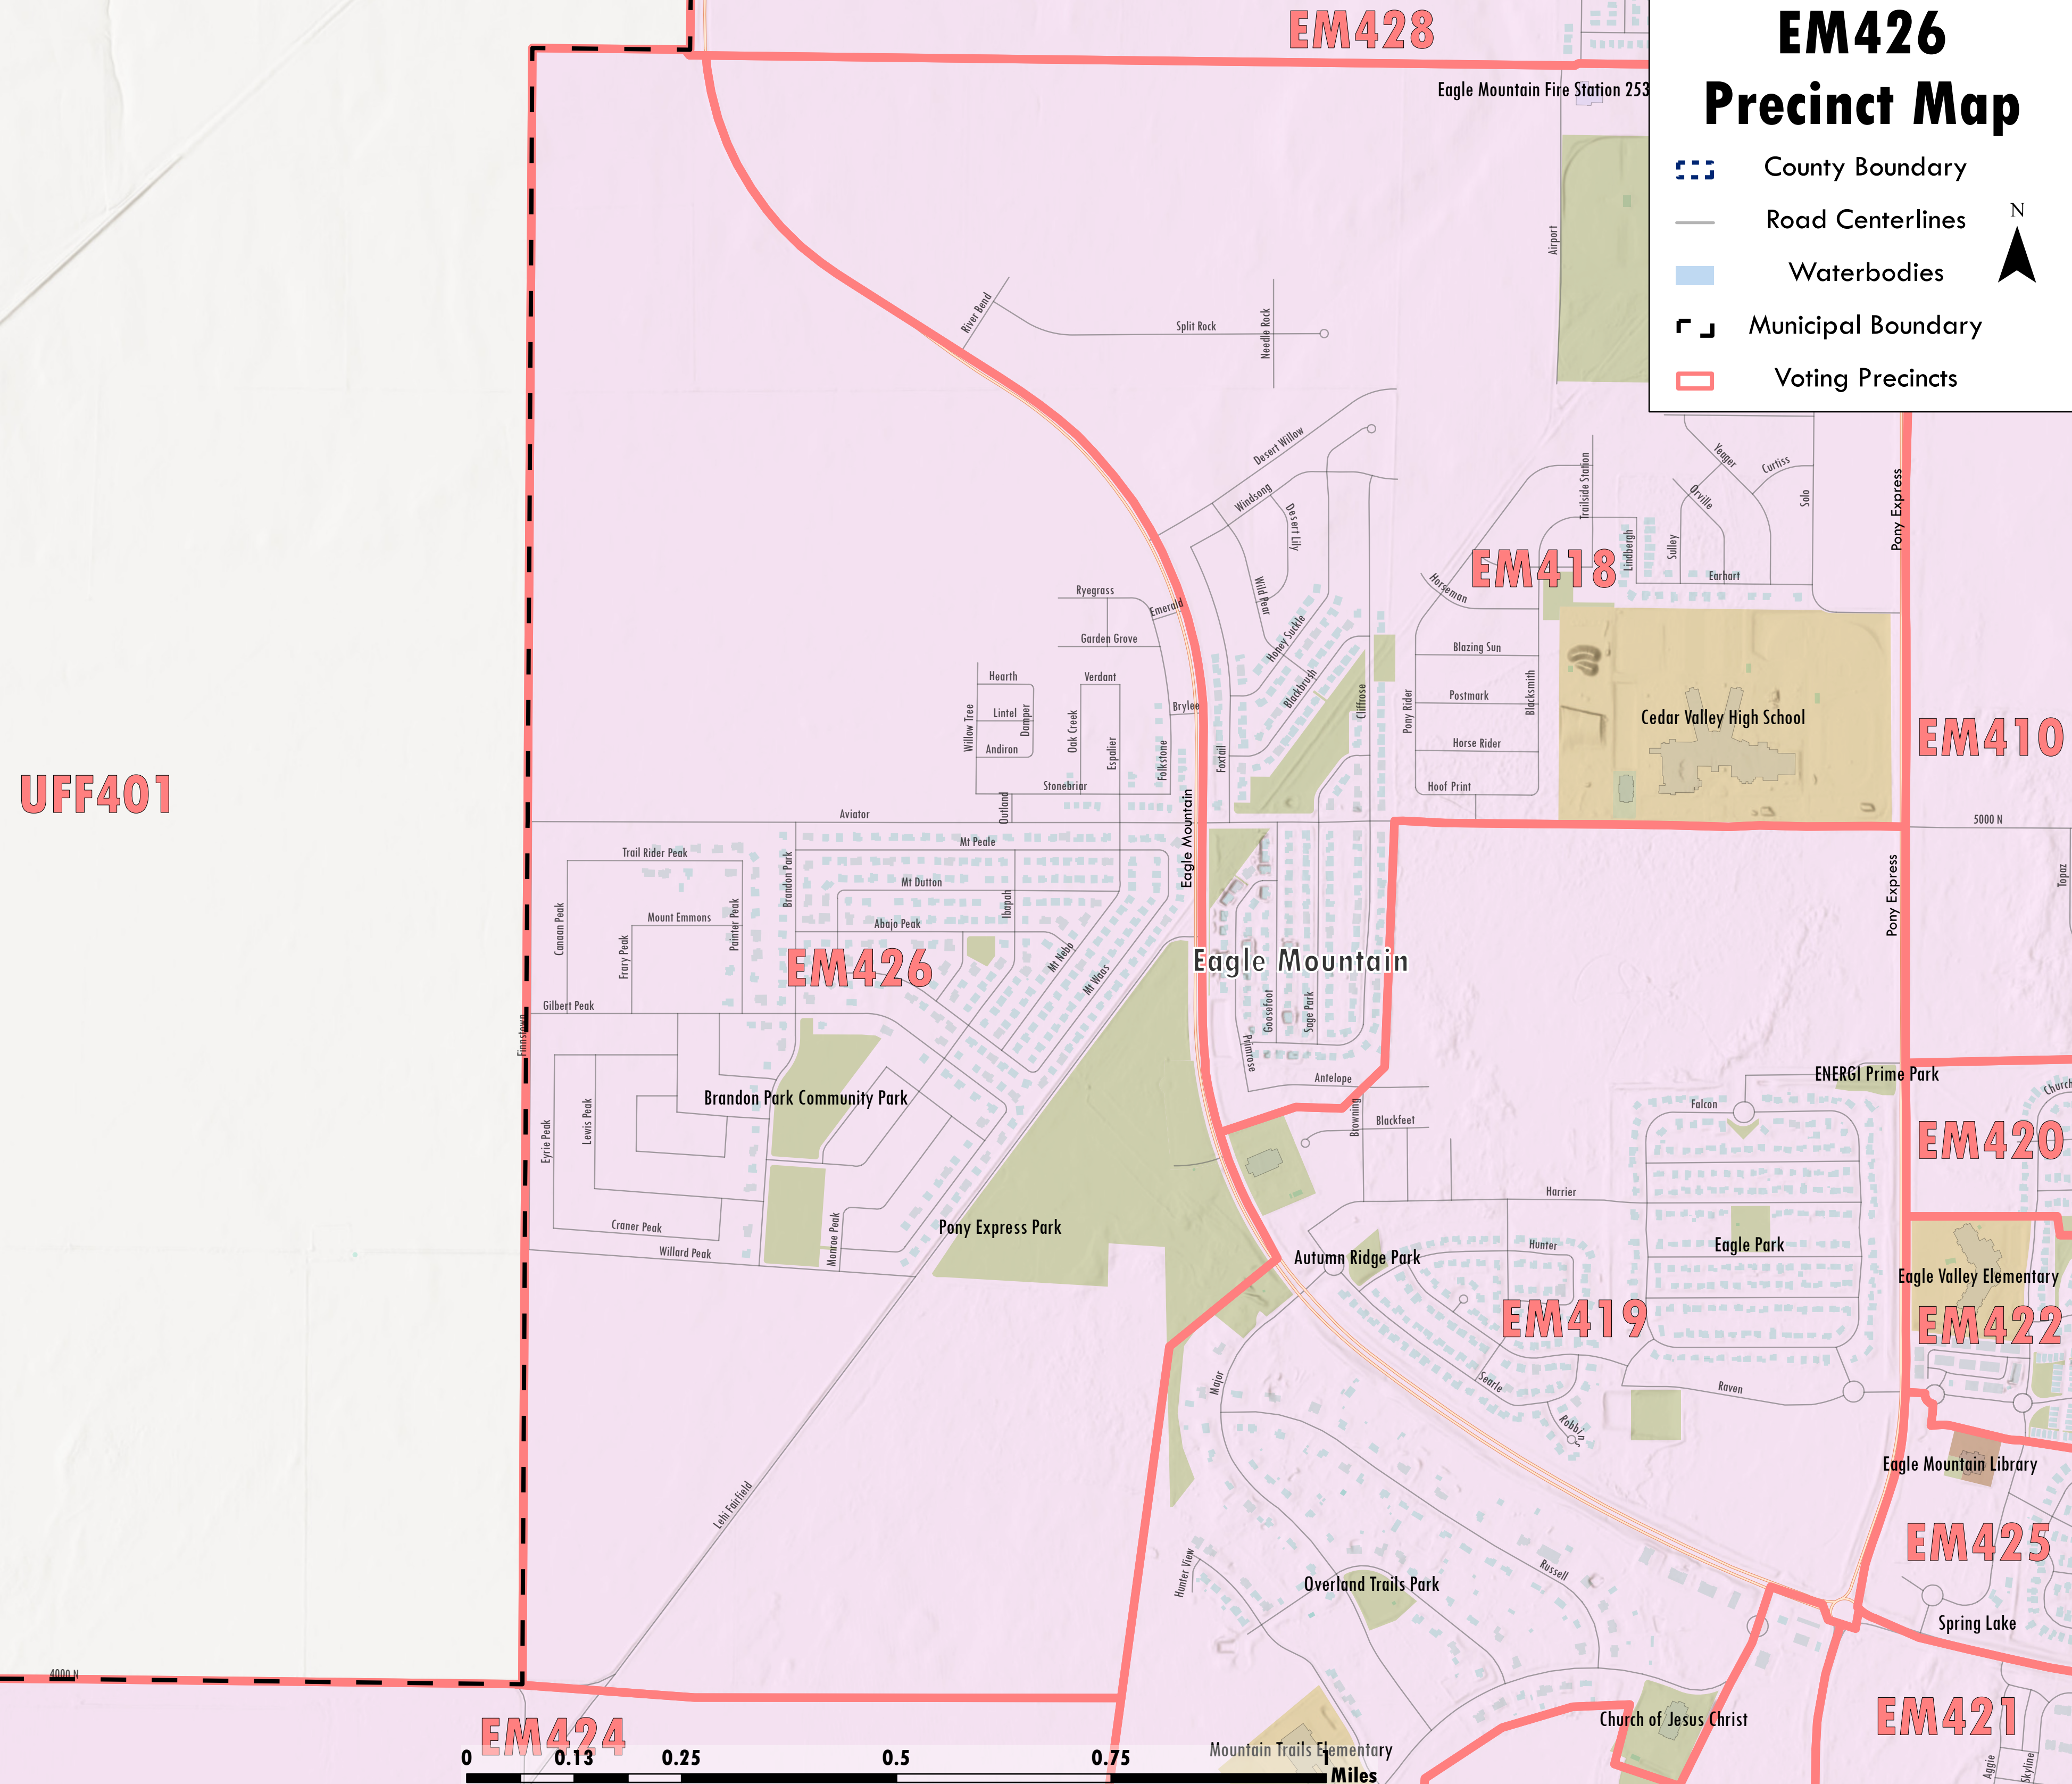

EM426 Precinct Map

- County Boundary
- Road Centerlines
- Waterbodies
- Municipal Boundary
- Voting Precincts

UFF401

Map is copyrighted by Utah County which makes no warranty for its accuracy.

Utah County Elections
 100 East Center Street
 Provo, UT 84606
 (801) 851-8128

Created May 2024

EM424