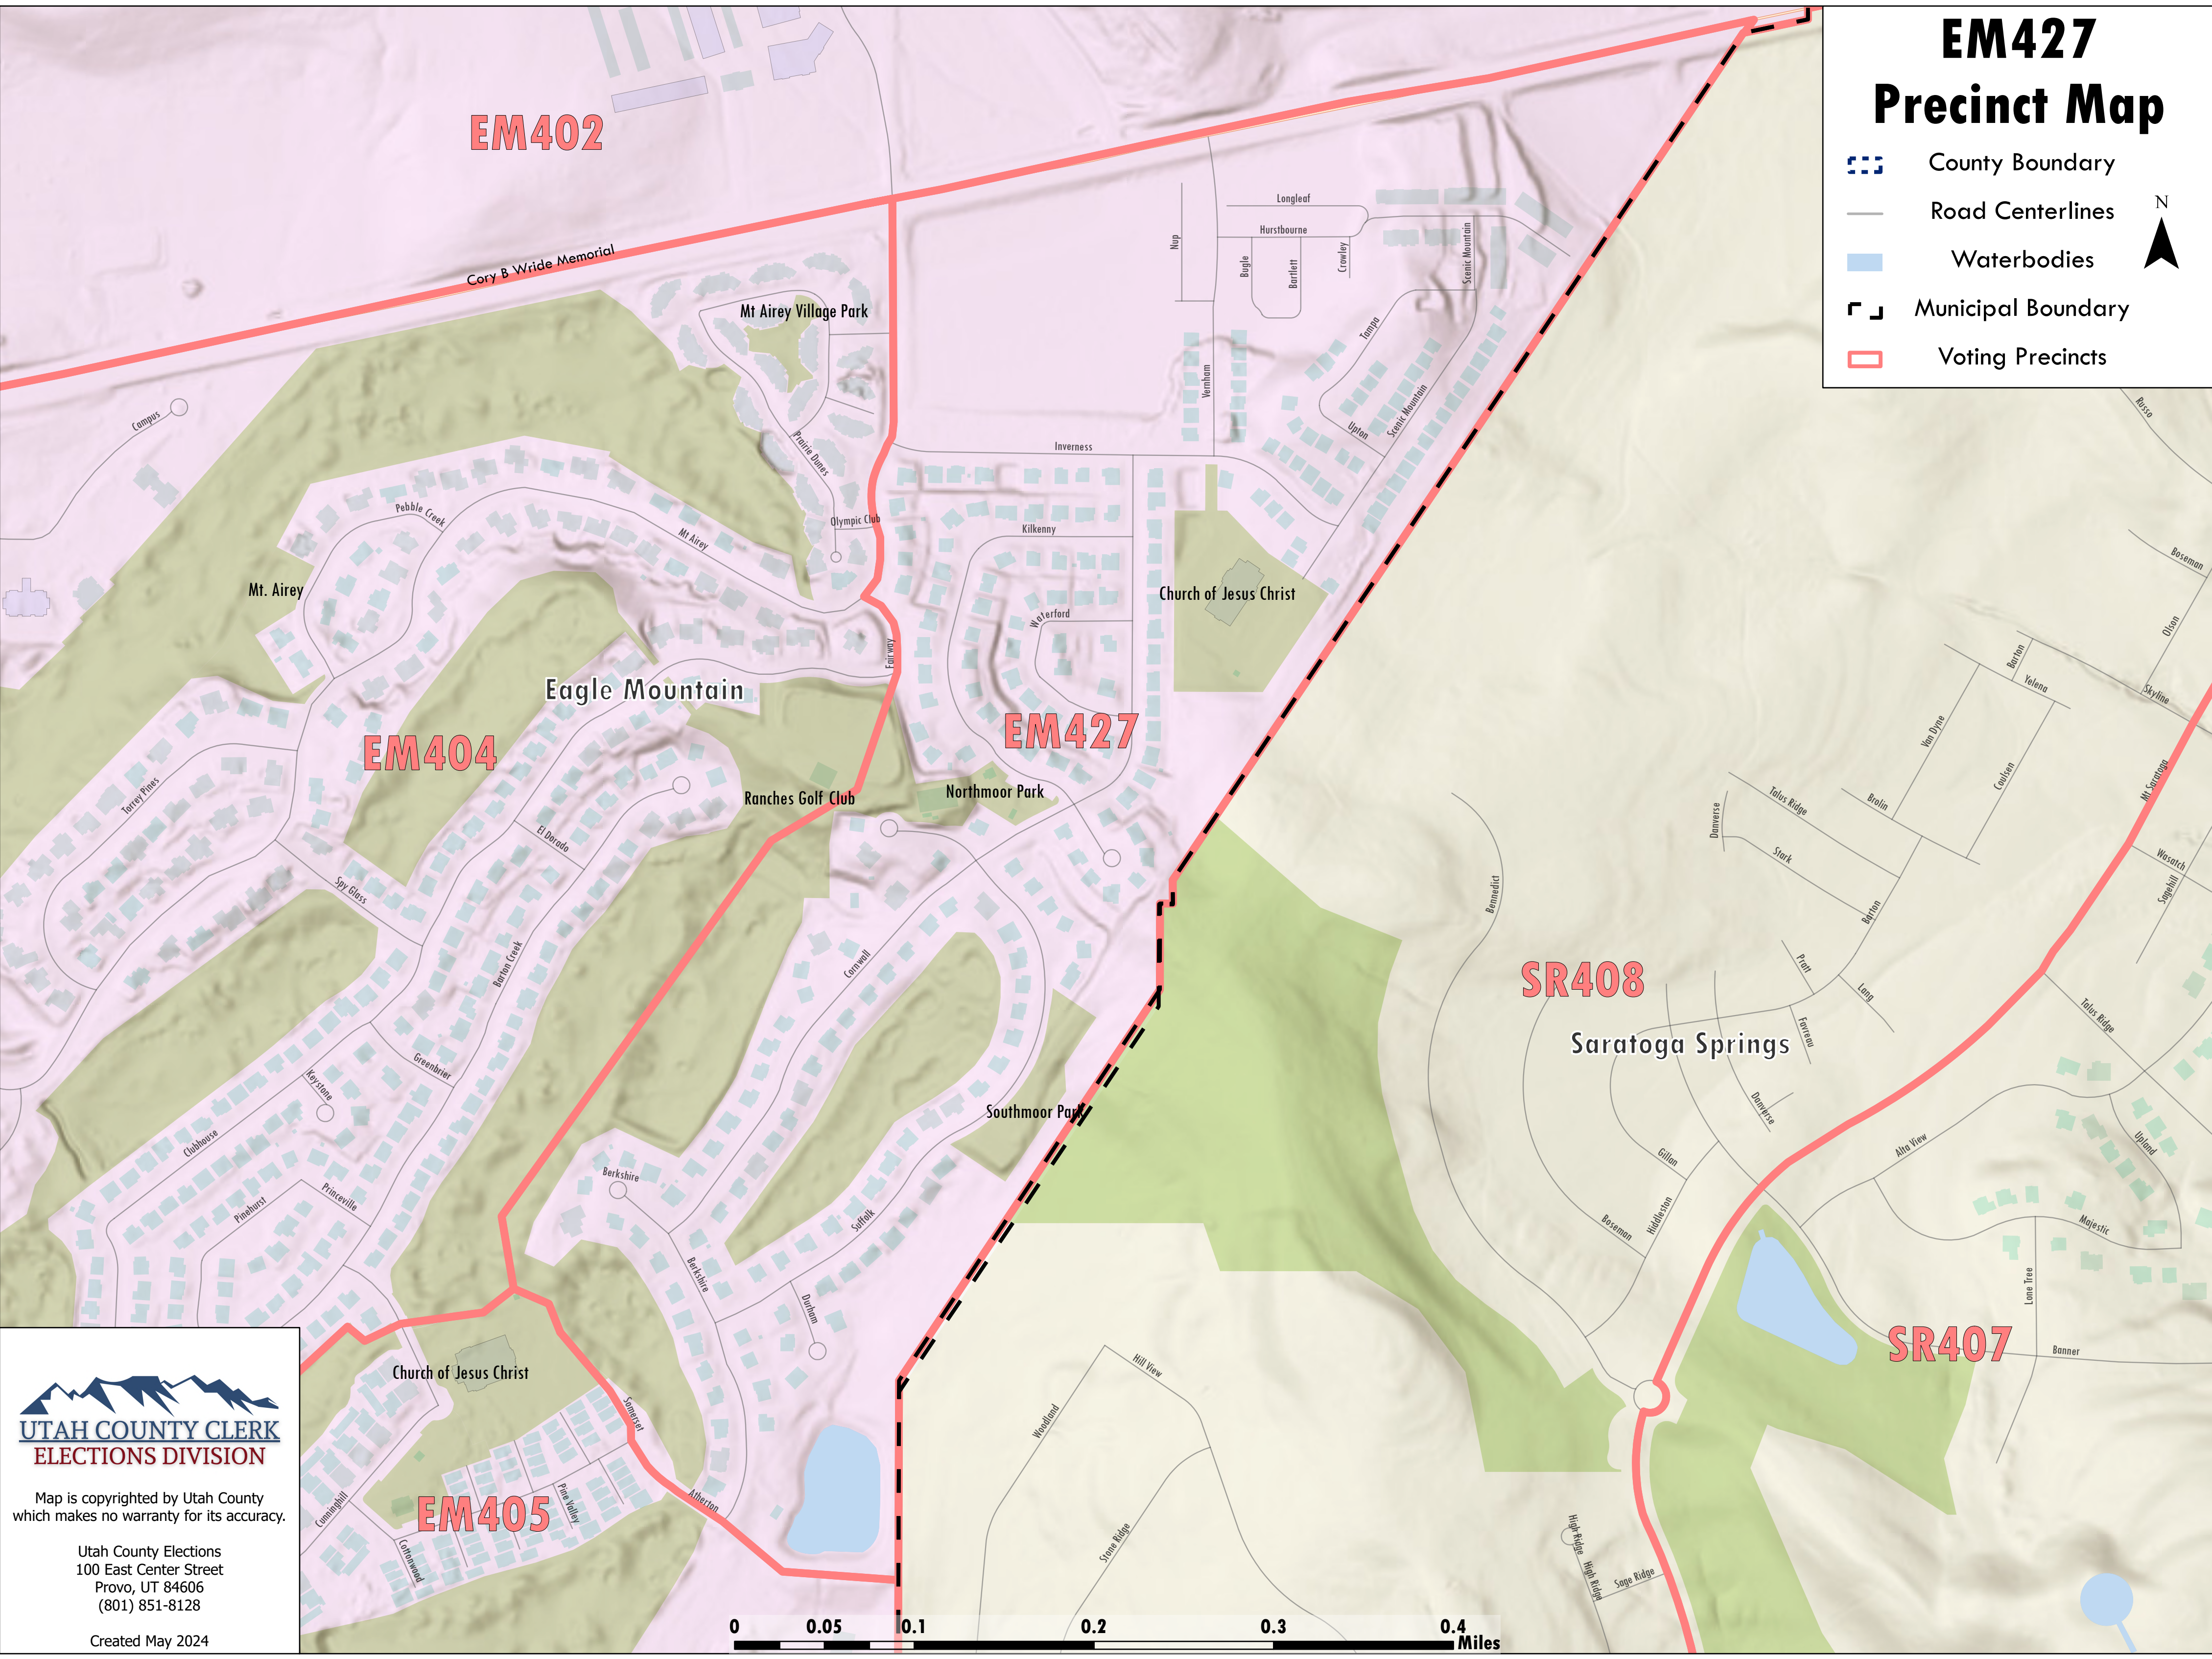

EM427 Precinct Map

-  County Boundary
-  Road Centerlines
-  Waterbodies
-  Municipal Boundary
-  Voting Precincts

Map is copyrighted by Utah County which makes no warranty for its accuracy.

Utah County Elections
100 East Center Street
Provo, UT 84606
(801) 851-8128

Created May 2024