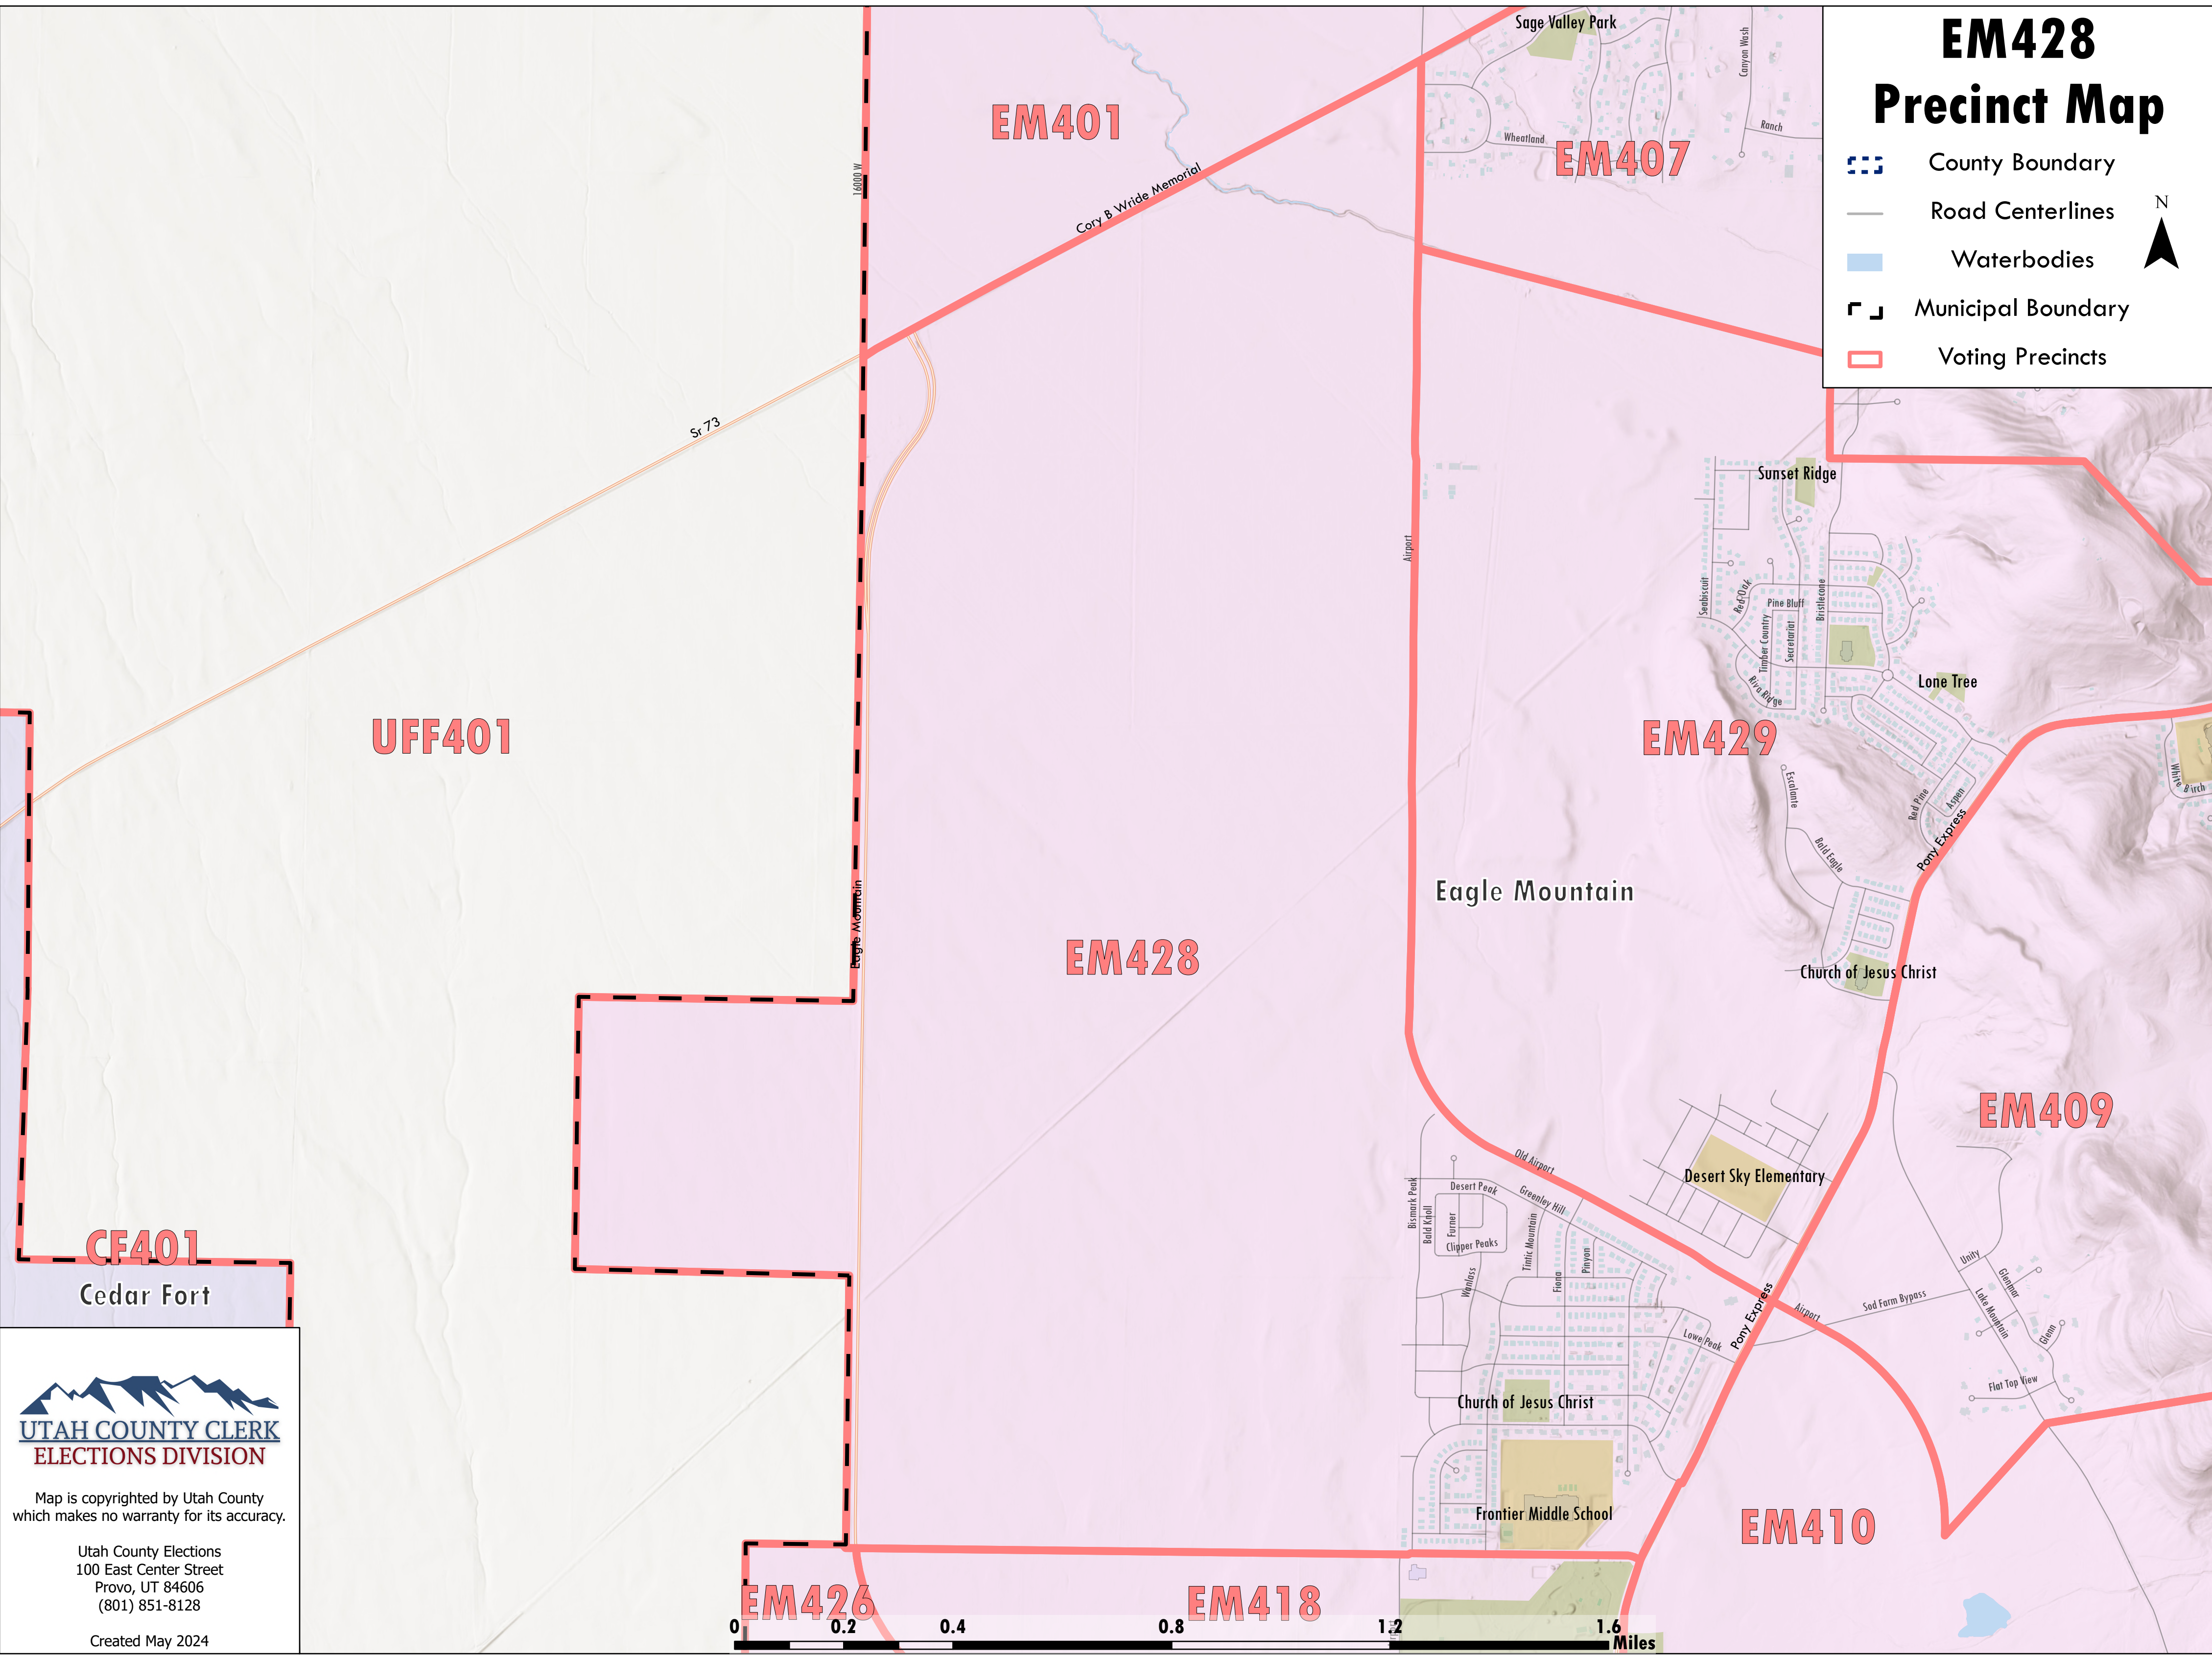

EM428 Precinct Map

-  County Boundary
-  Road Centerlines
-  Waterbodies
-  Municipal Boundary
-  Voting Precincts

UTAH COUNTY CLERK
ELECTIONS DIVISION

Map is copyrighted by Utah County
which makes no warranty for its accuracy.

Utah County Elections
100 East Center Street
Provo, UT 84606
(801) 851-8128

Created May 2024