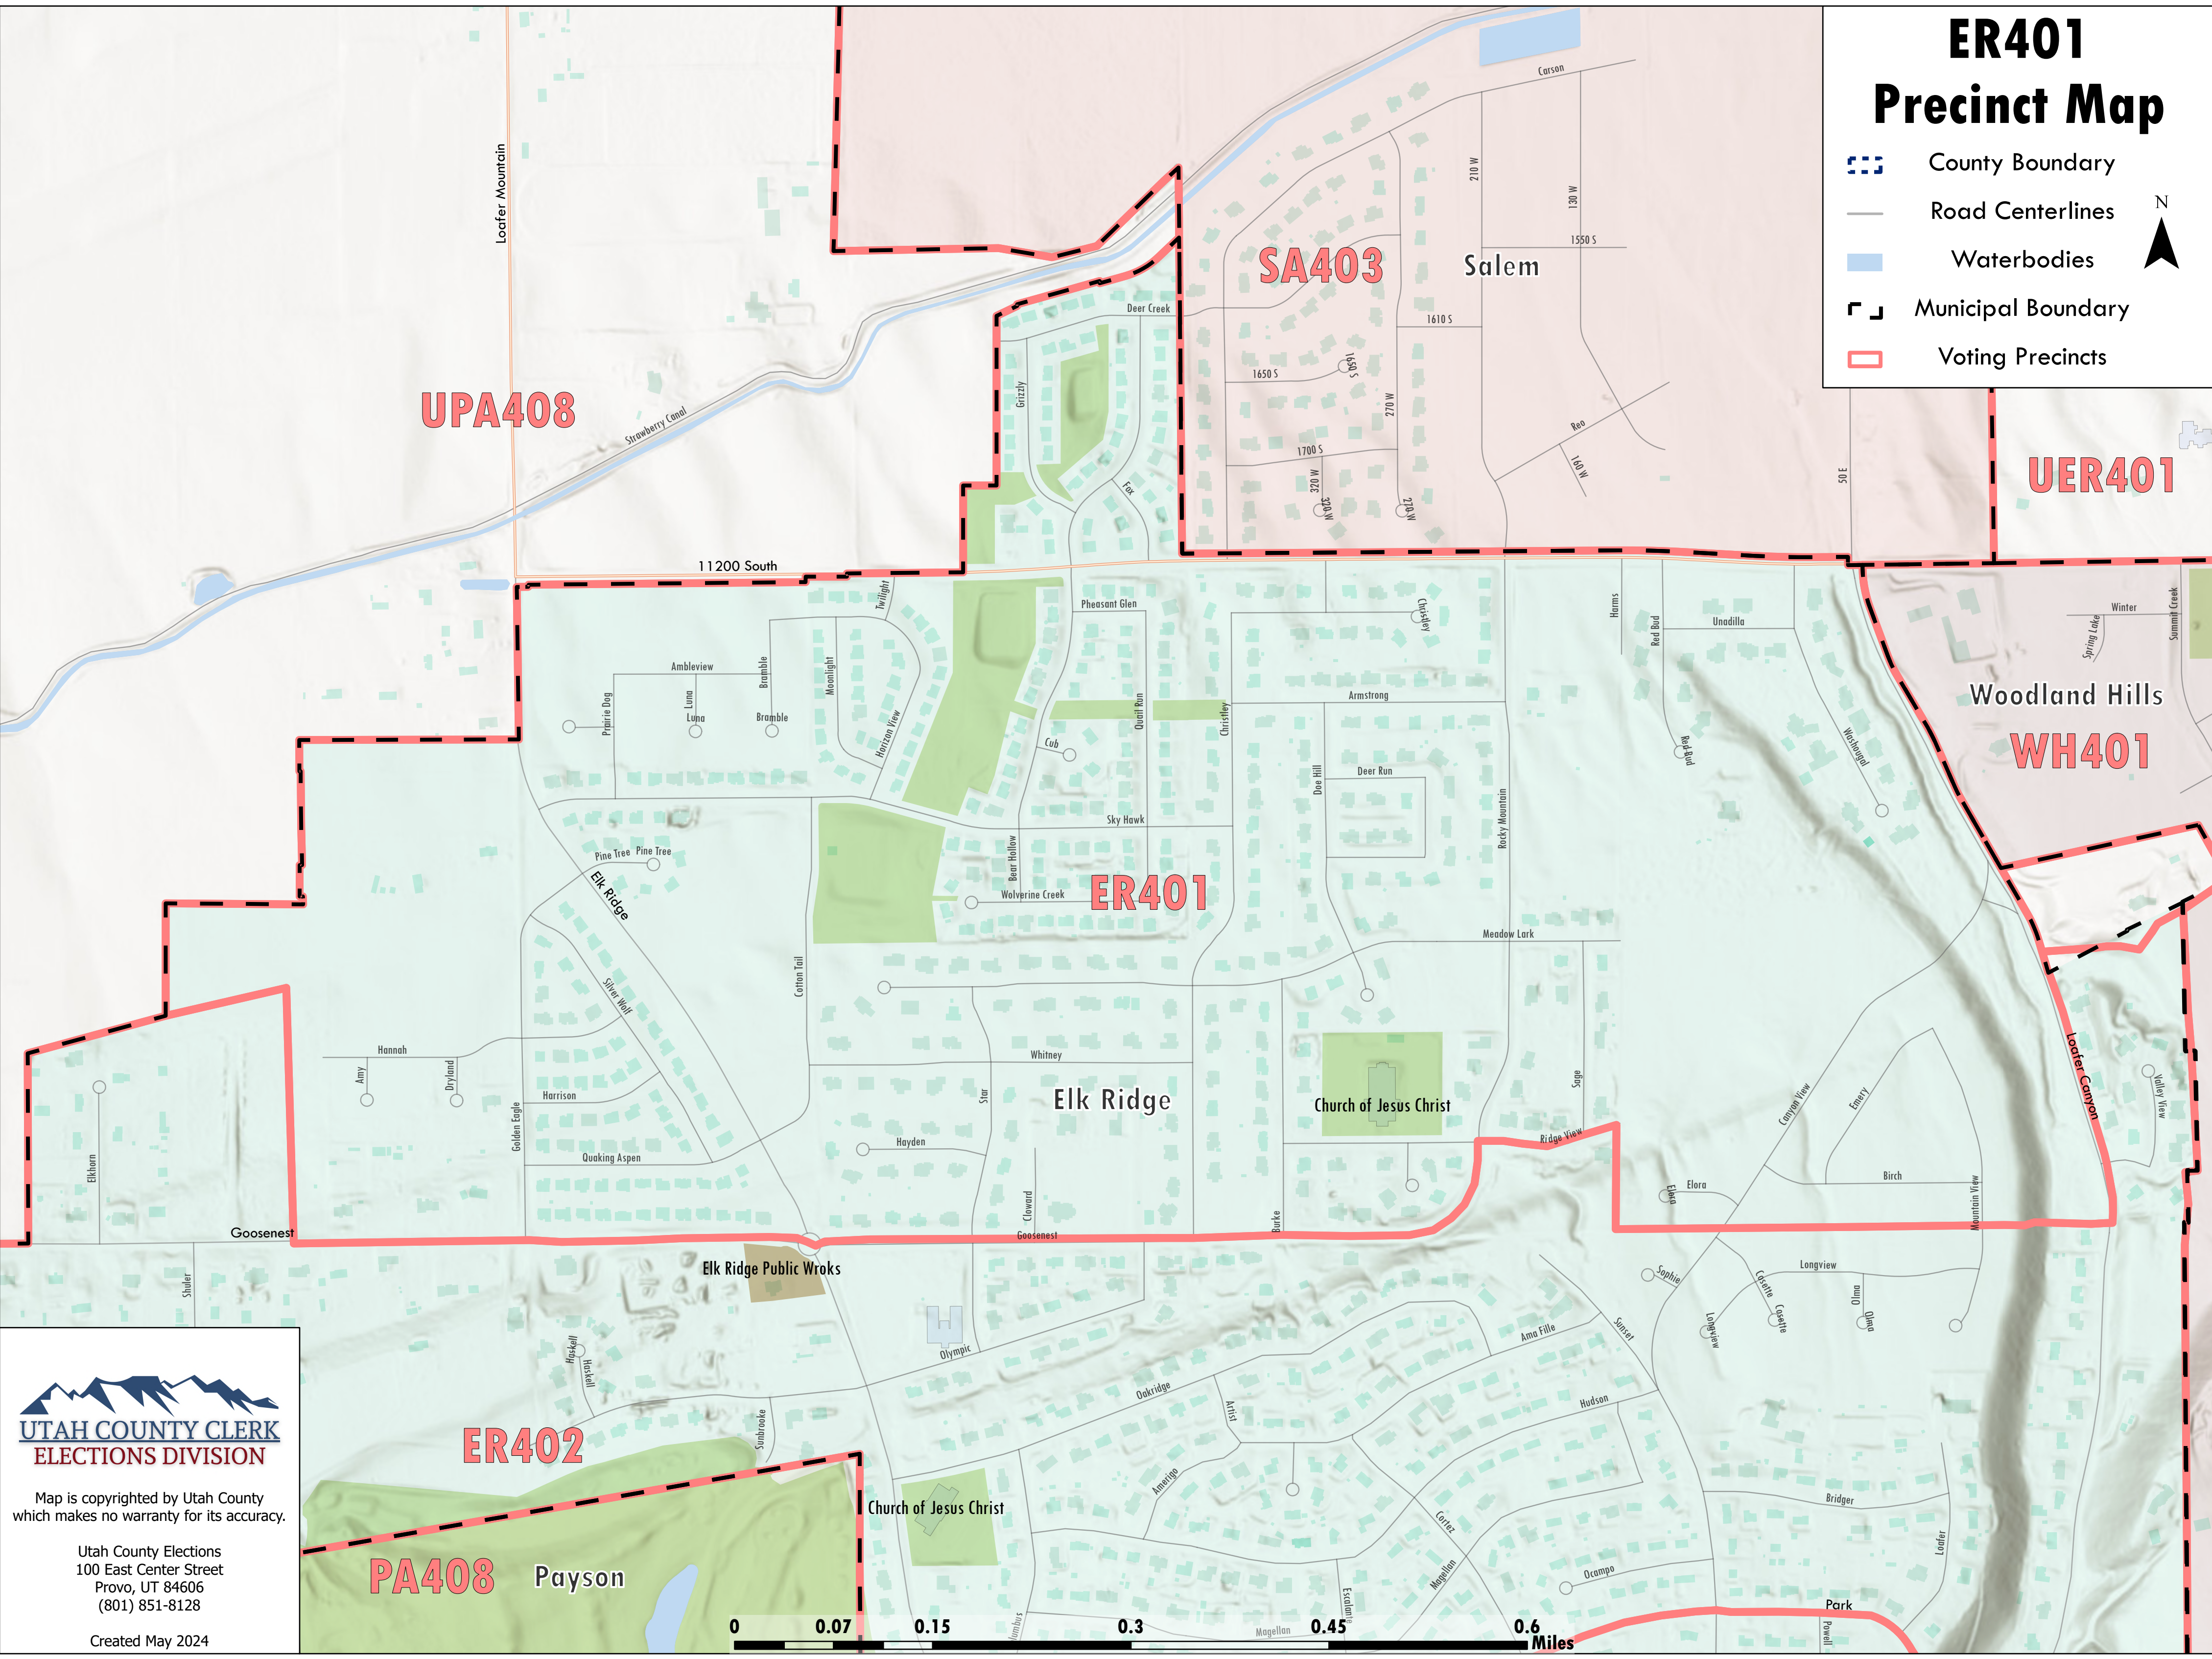

# ER401 Precinct Map

-  County Boundary
-  Road Centerlines
-  Waterbodies
-  Municipal Boundary
-  Voting Precincts

Map is copyrighted by Utah County which makes no warranty for its accuracy.

Utah County Elections  
 100 East Center Street  
 Provo, UT 84606  
 (801) 851-8128

Created May 2024