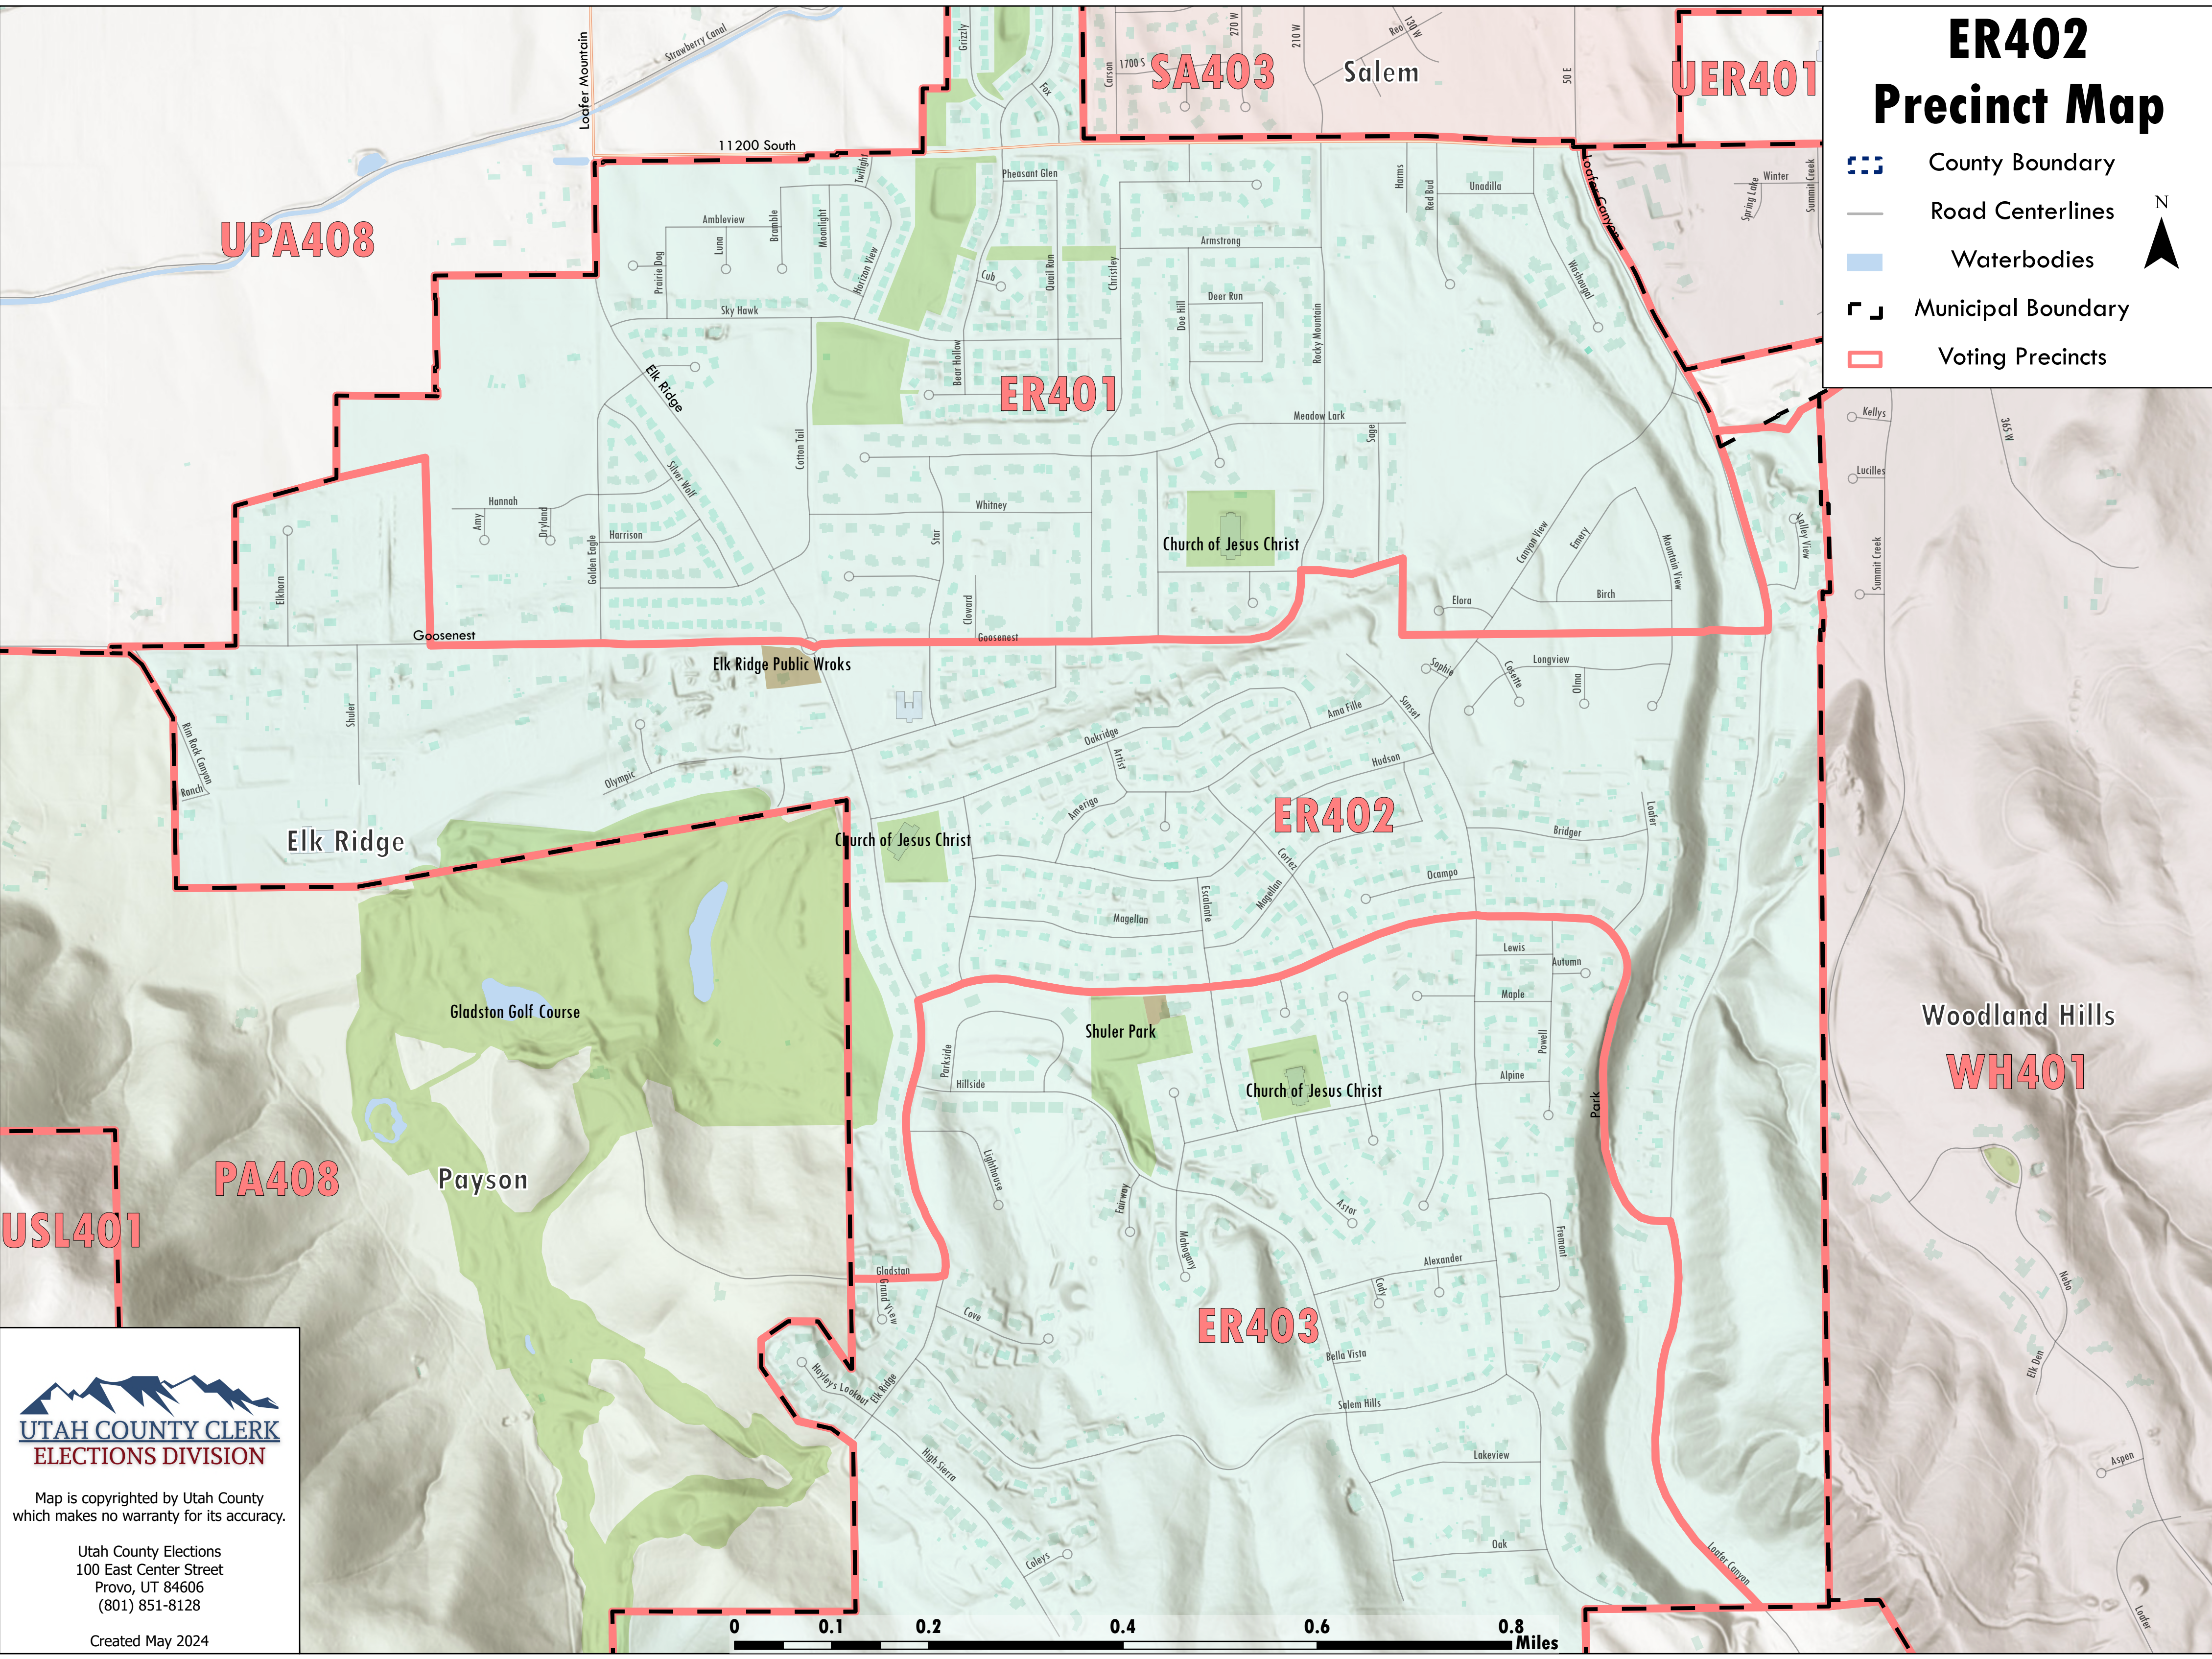

# ER402 Precinct Map

-  County Boundary
-  Road Centerlines
-  Waterbodies
-  Municipal Boundary
-  Voting Precincts

**UTAH COUNTY CLERK  
ELECTIONS DIVISION**

Map is copyrighted by Utah County  
which makes no warranty for its accuracy.

Utah County Elections  
100 East Center Street  
Provo, UT 84606  
(801) 851-8128

Created May 2024