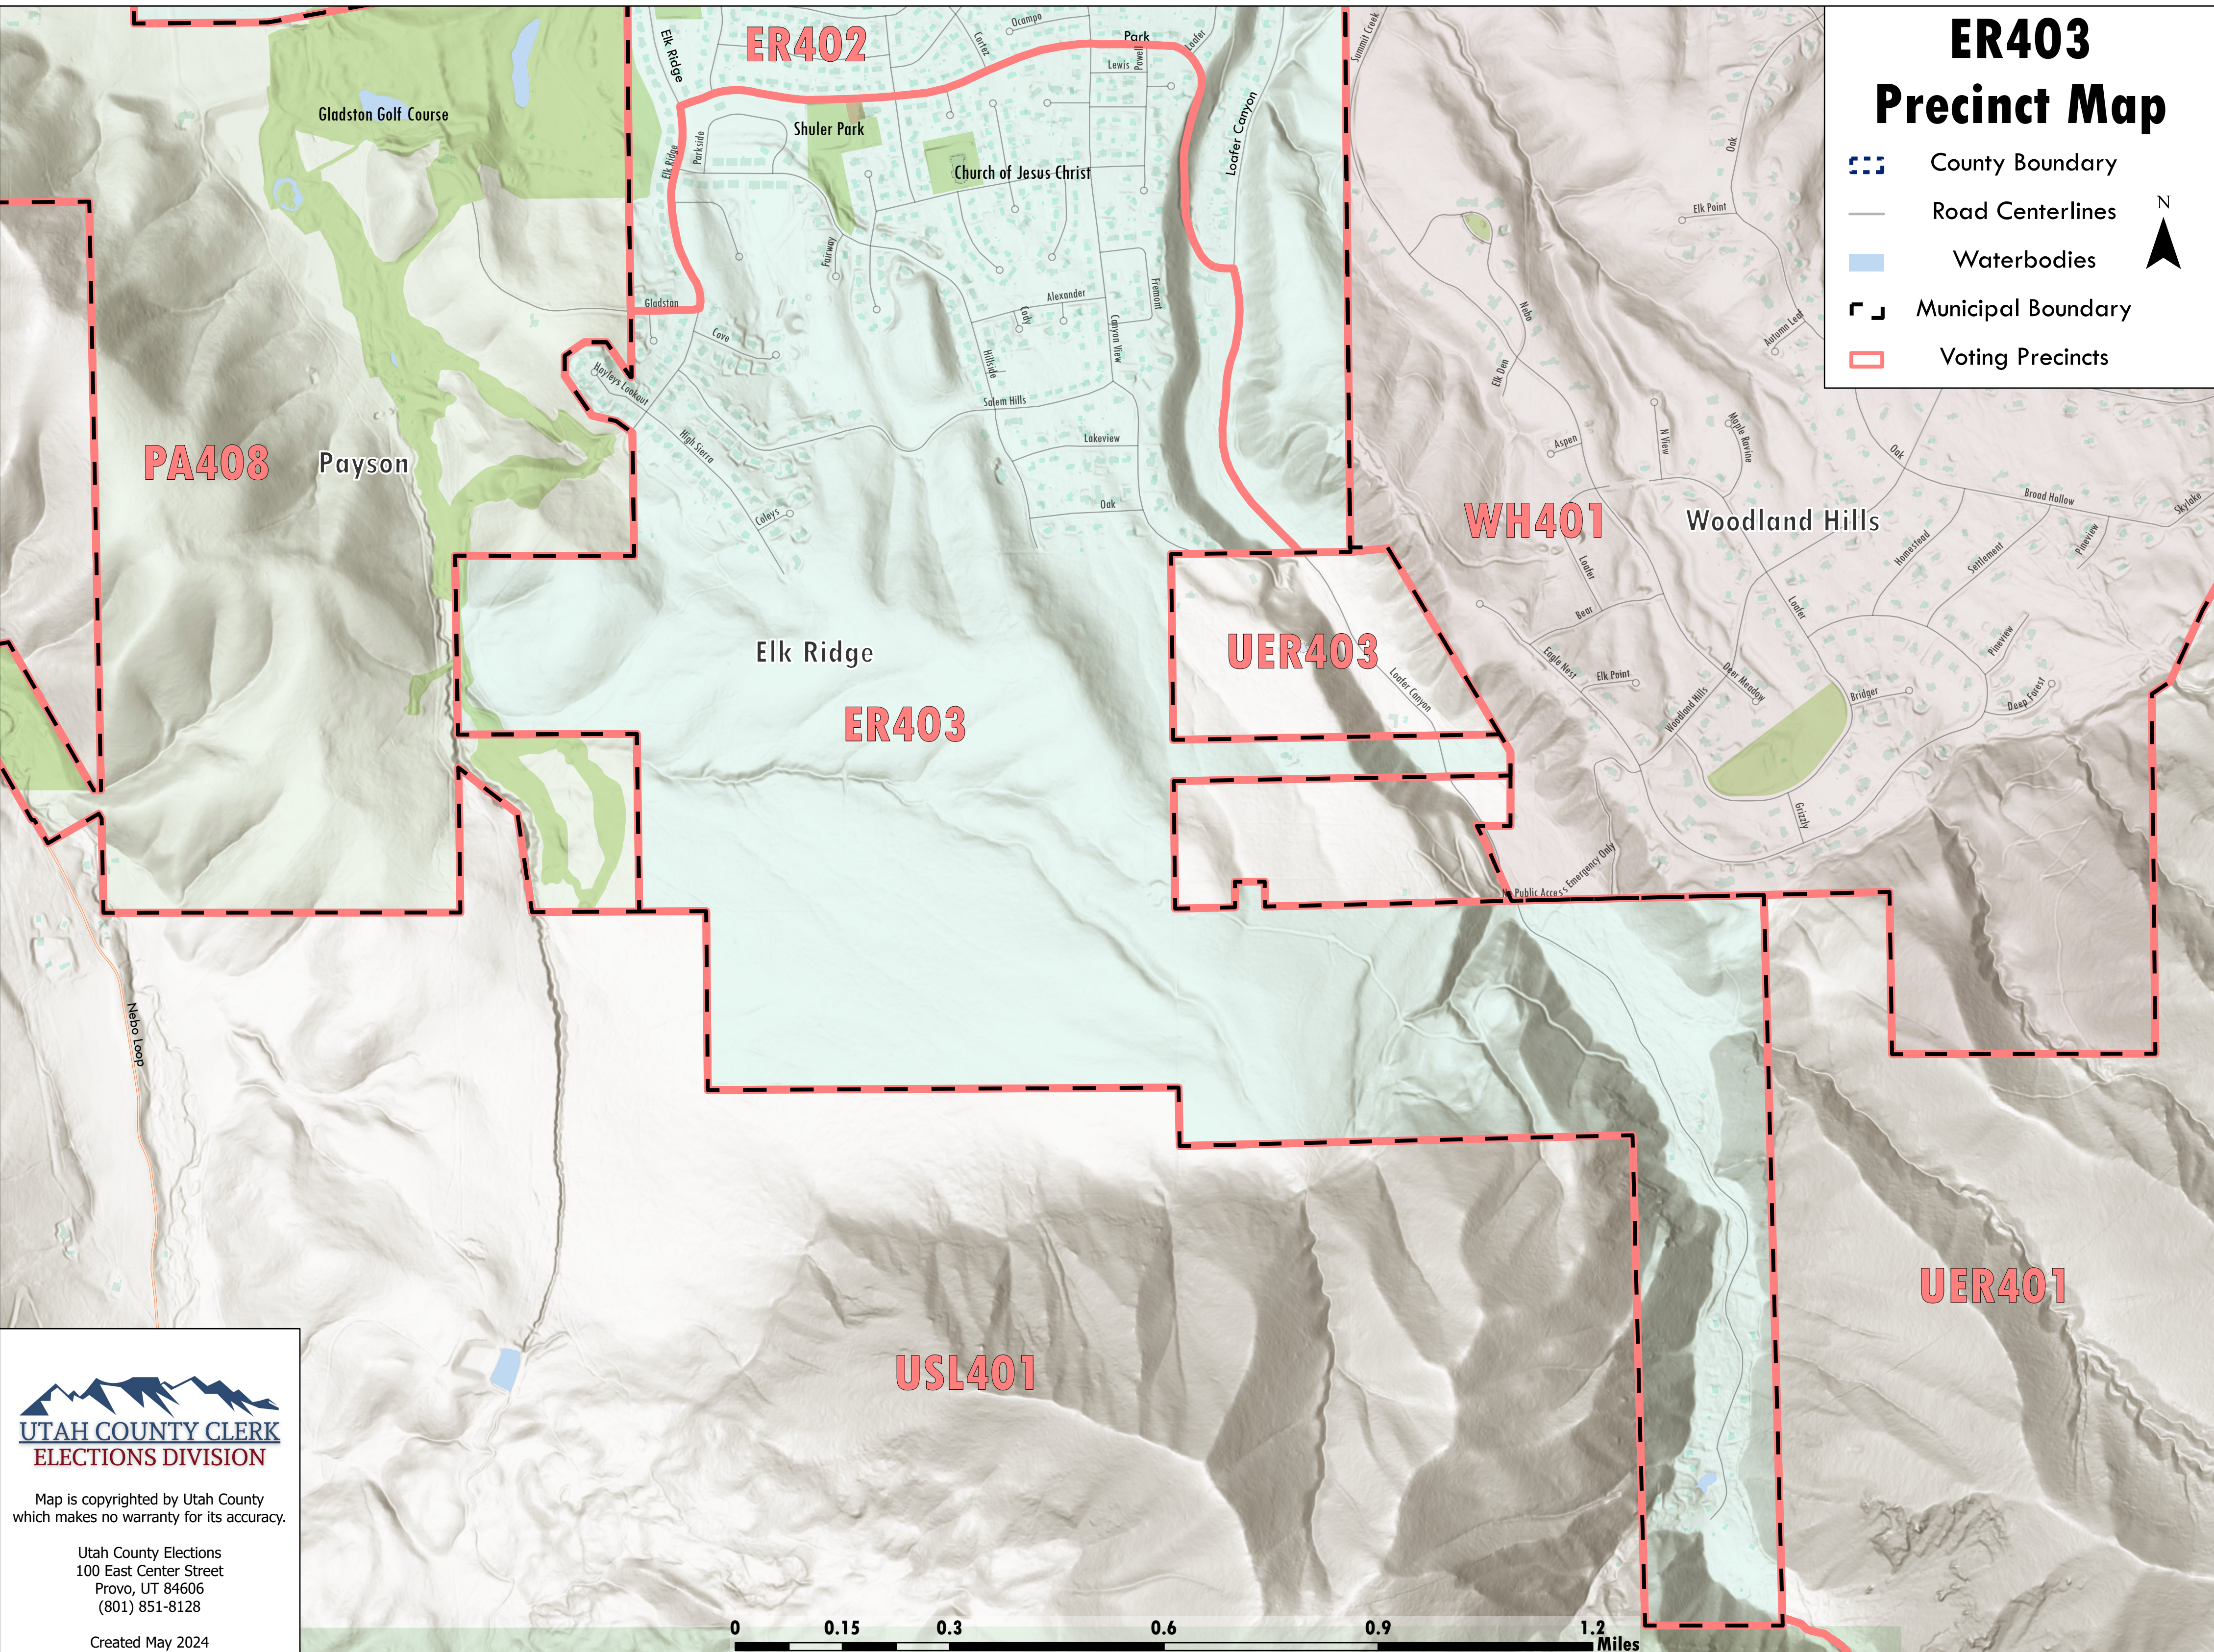

ER403 Precinct Map

-  County Boundary
-  Road Centerlines
-  Waterbodies
-  Municipal Boundary
-  Voting Precincts

Map is copyrighted by Utah County which makes no warranty for its accuracy.

Utah County Elections
100 East Center Street
Provo, UT 84606
(801) 851-8128

Created May 2024