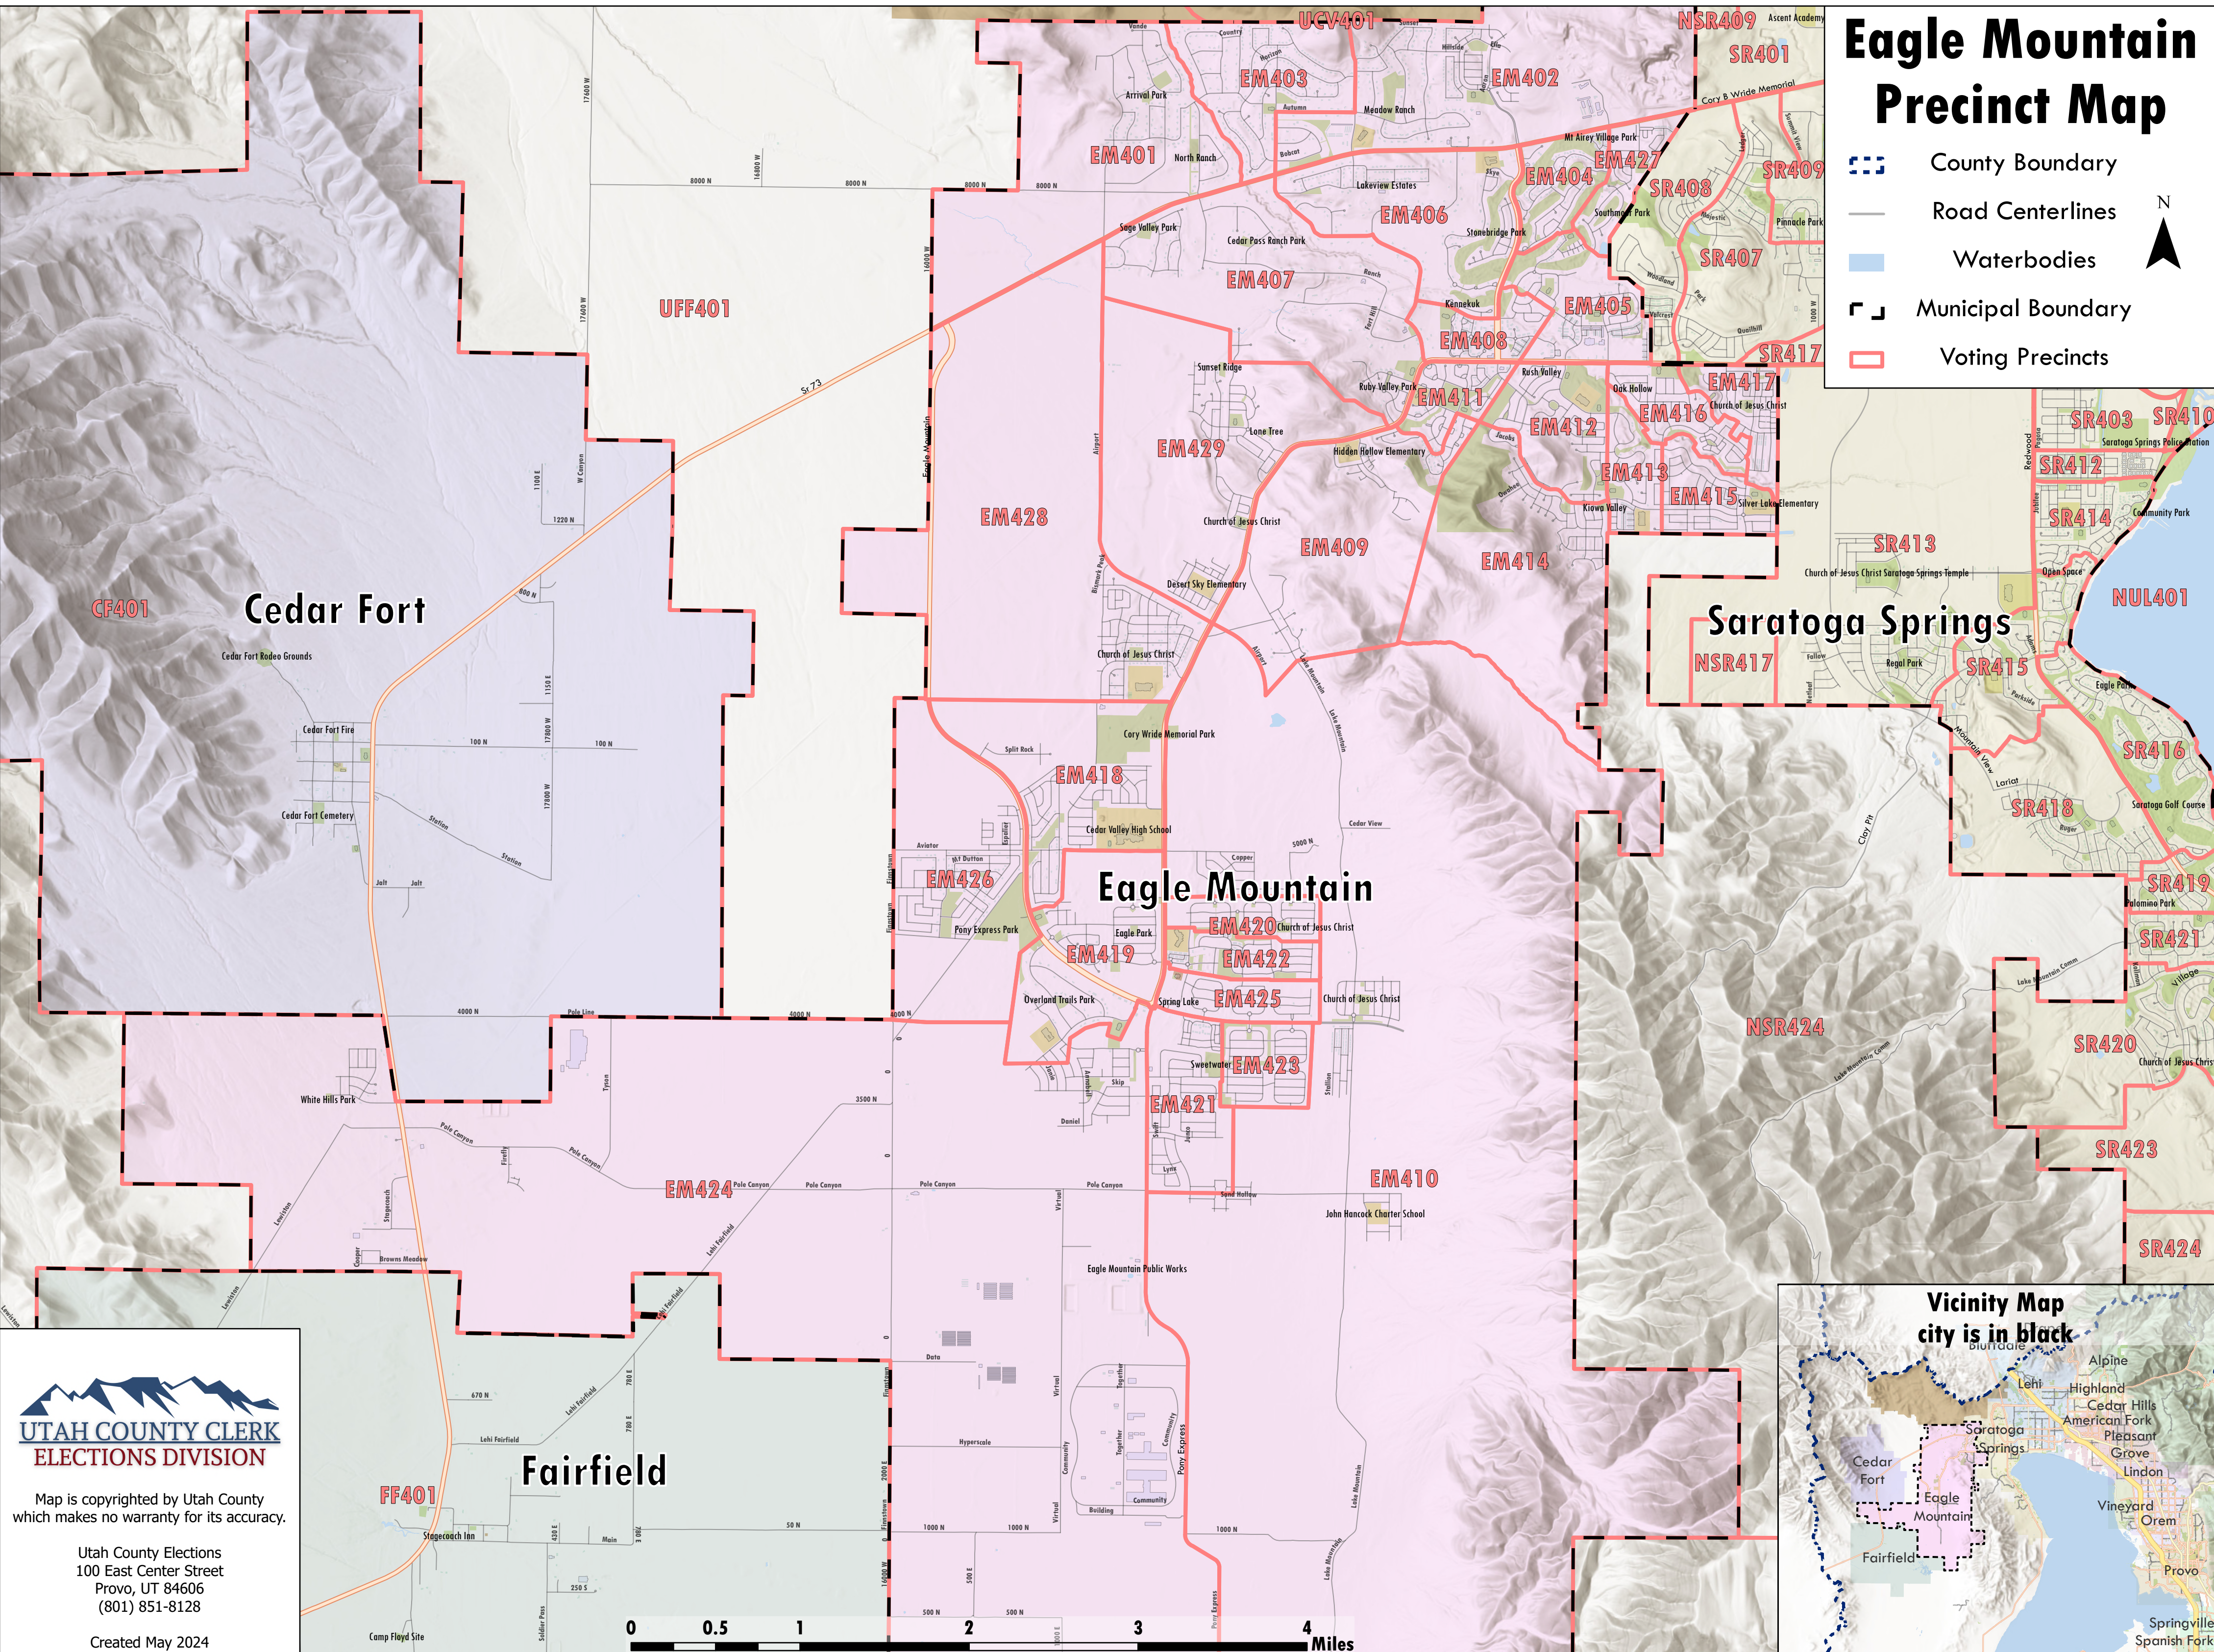

# Eagle Mountain Precinct Map

-  County Boundary
-  Road Centerlines
-  Waterbodies
-  Municipal Boundary
-  Voting Precincts

Map is copyrighted by Utah County which makes no warranty for its accuracy.

Utah County Elections  
 100 East Center Street  
 Provo, UT 84606  
 (801) 851-8128

Created May 2024

## Vicinity Map

city is in black