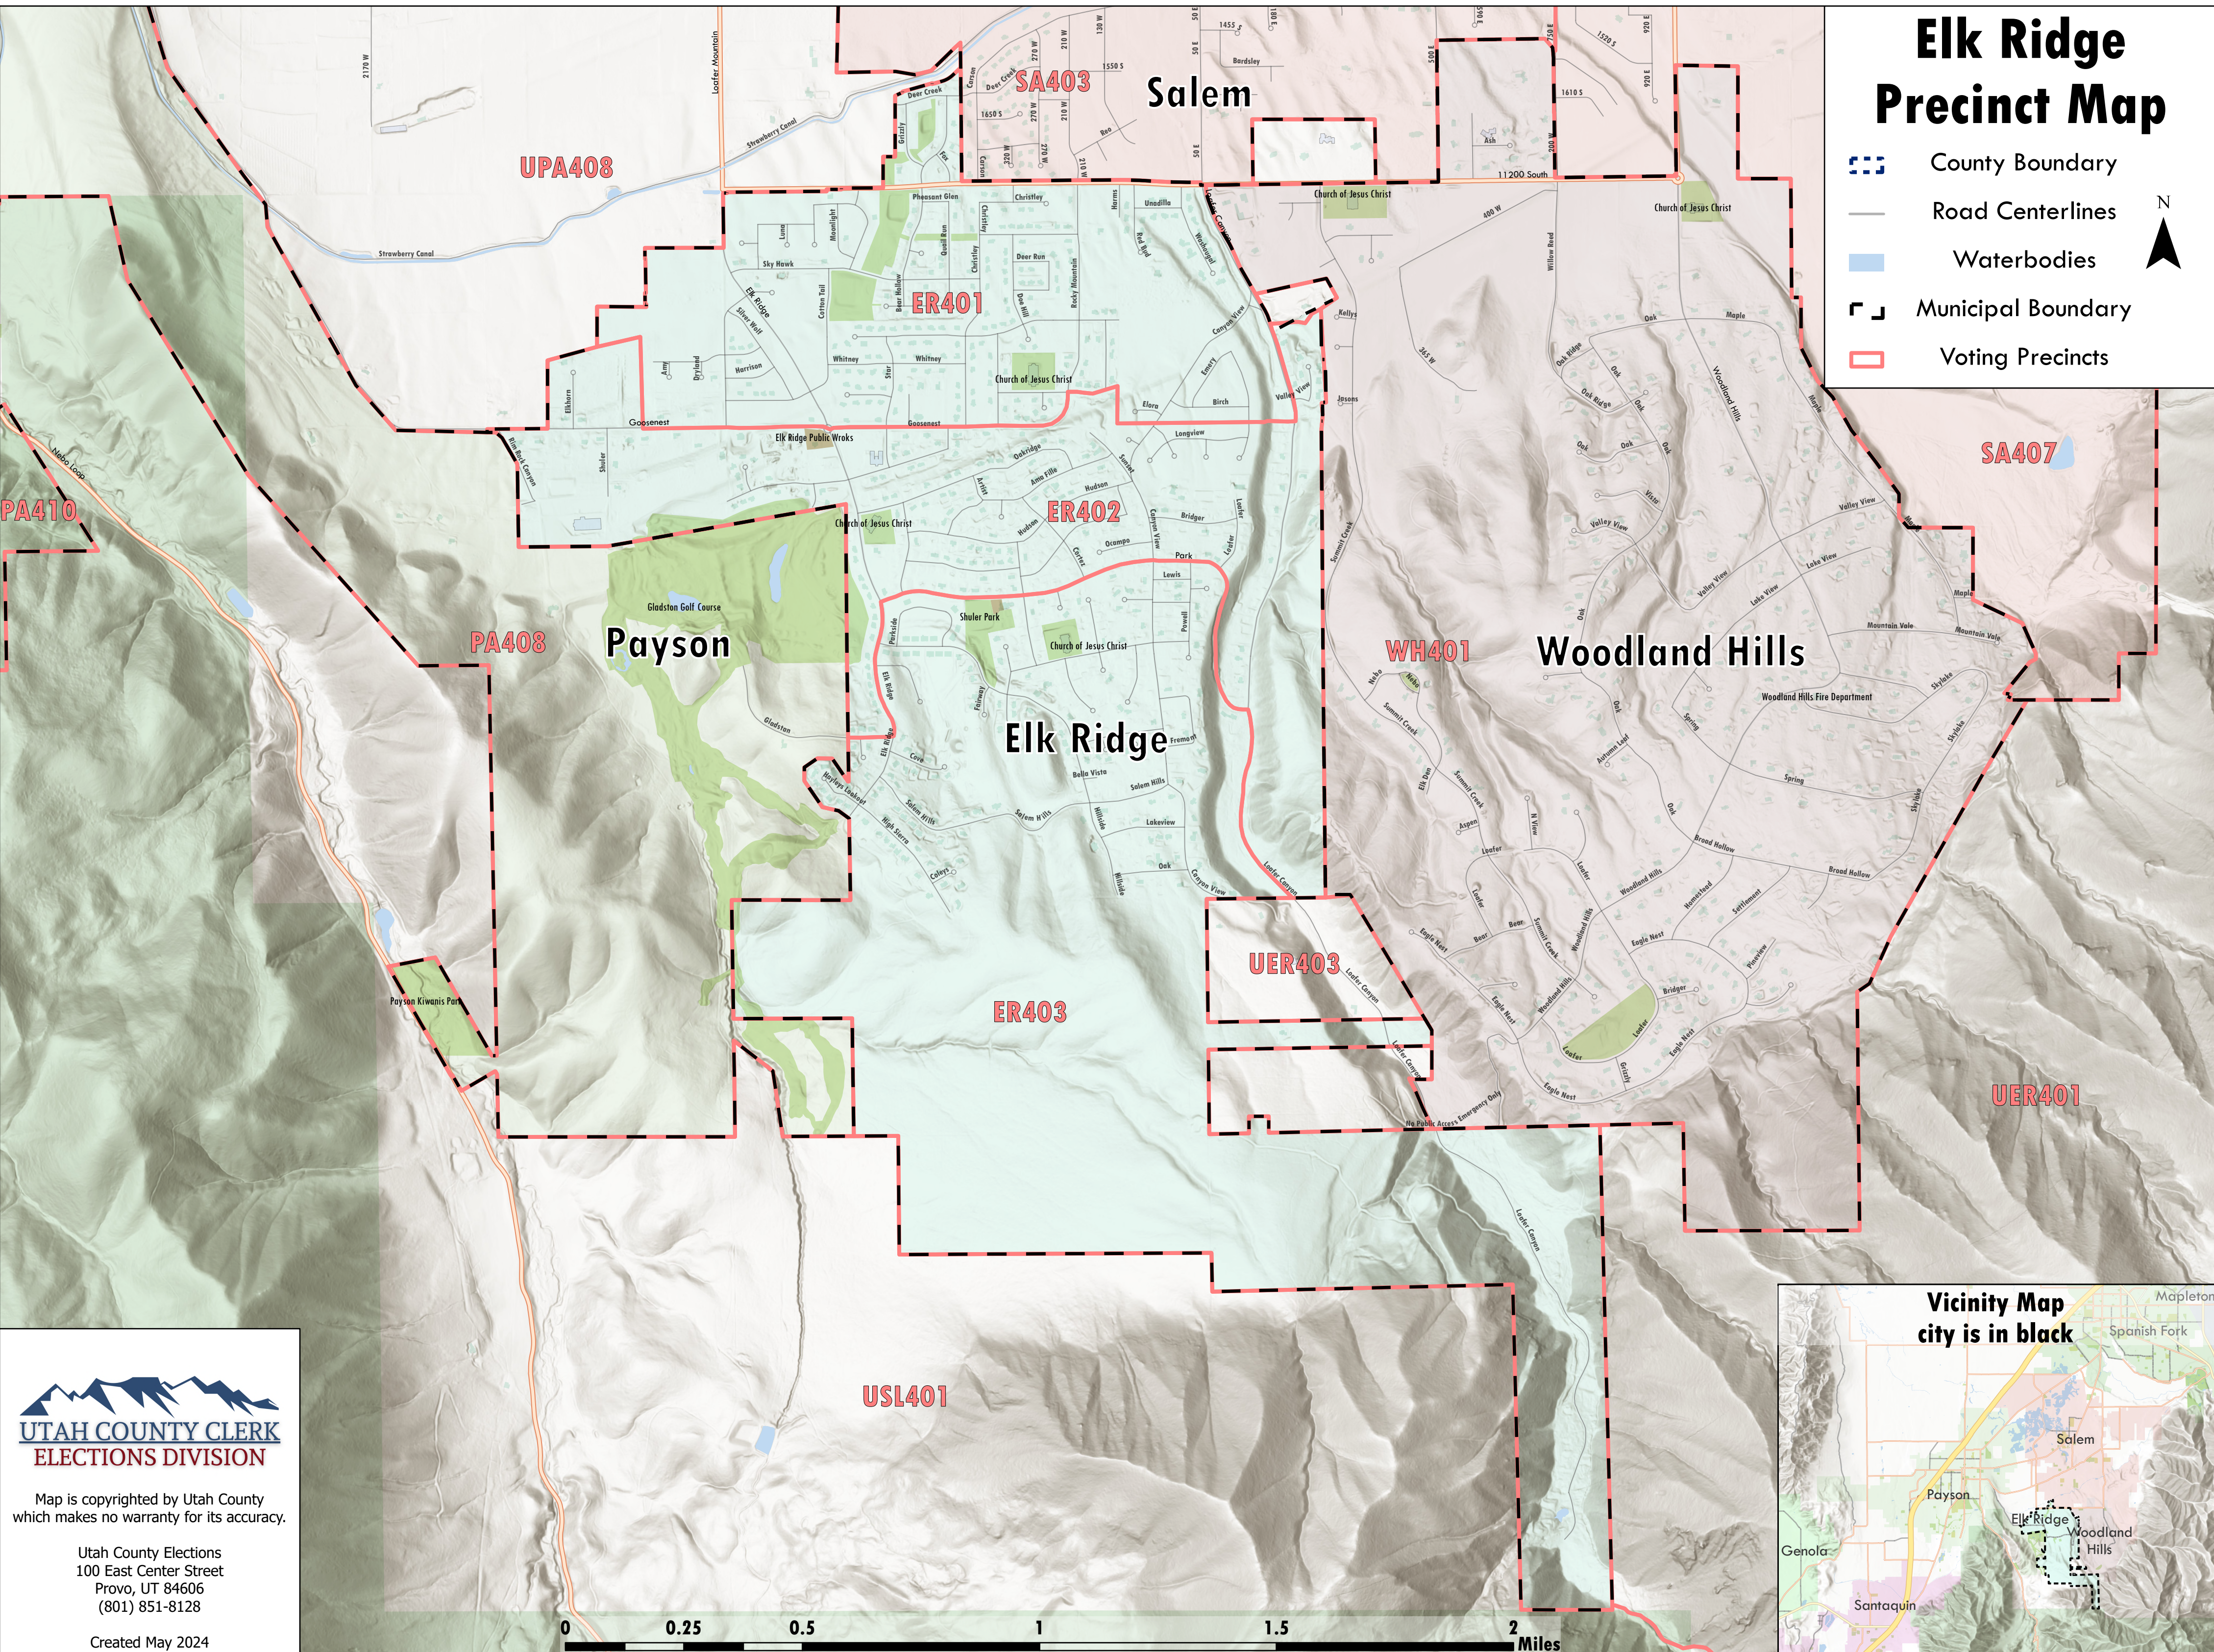

Elk Ridge Precinct Map

-  County Boundary
-  Road Centerlines
-  Waterbodies
-  Municipal Boundary
-  Voting Precincts

Map is copyrighted by Utah County which makes no warranty for its accuracy.

Utah County Elections
 100 East Center Street
 Provo, UT 84606
 (801) 851-8128