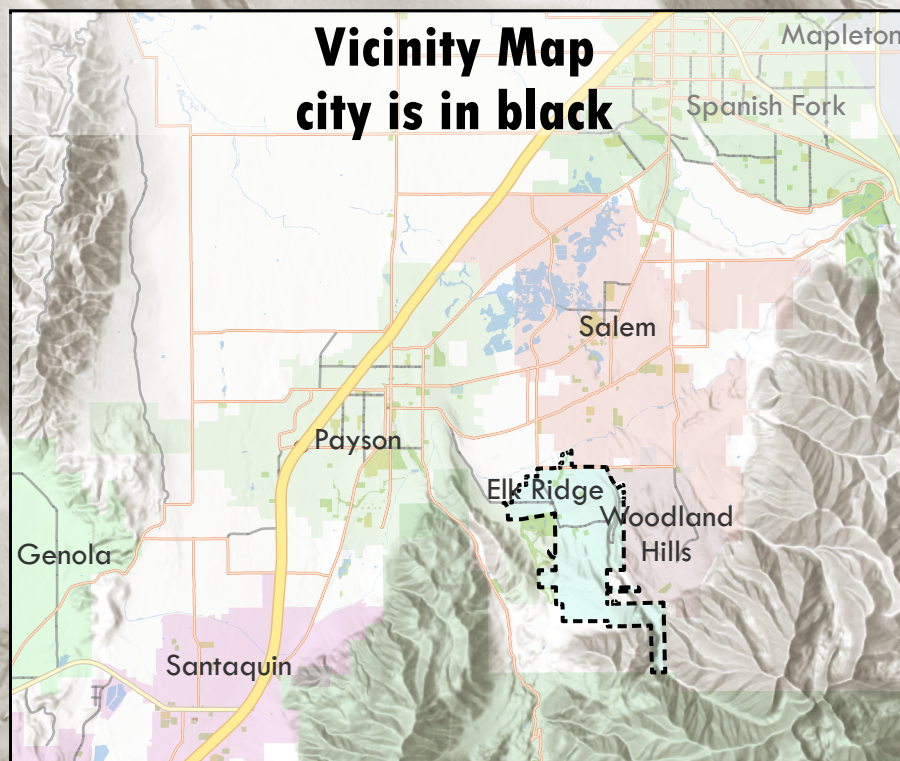

Elk Ridge Precinct Map

-  County Boundary
-  Road Centerlines
-  Waterbodies
-  Municipal Boundary
-  Voting Precincts

Map is copyrighted by Utah County which makes no warranty for its accuracy.

Utah County Elections
 100 East Center Street
 Provo, UT 84606
 (801) 851-8128