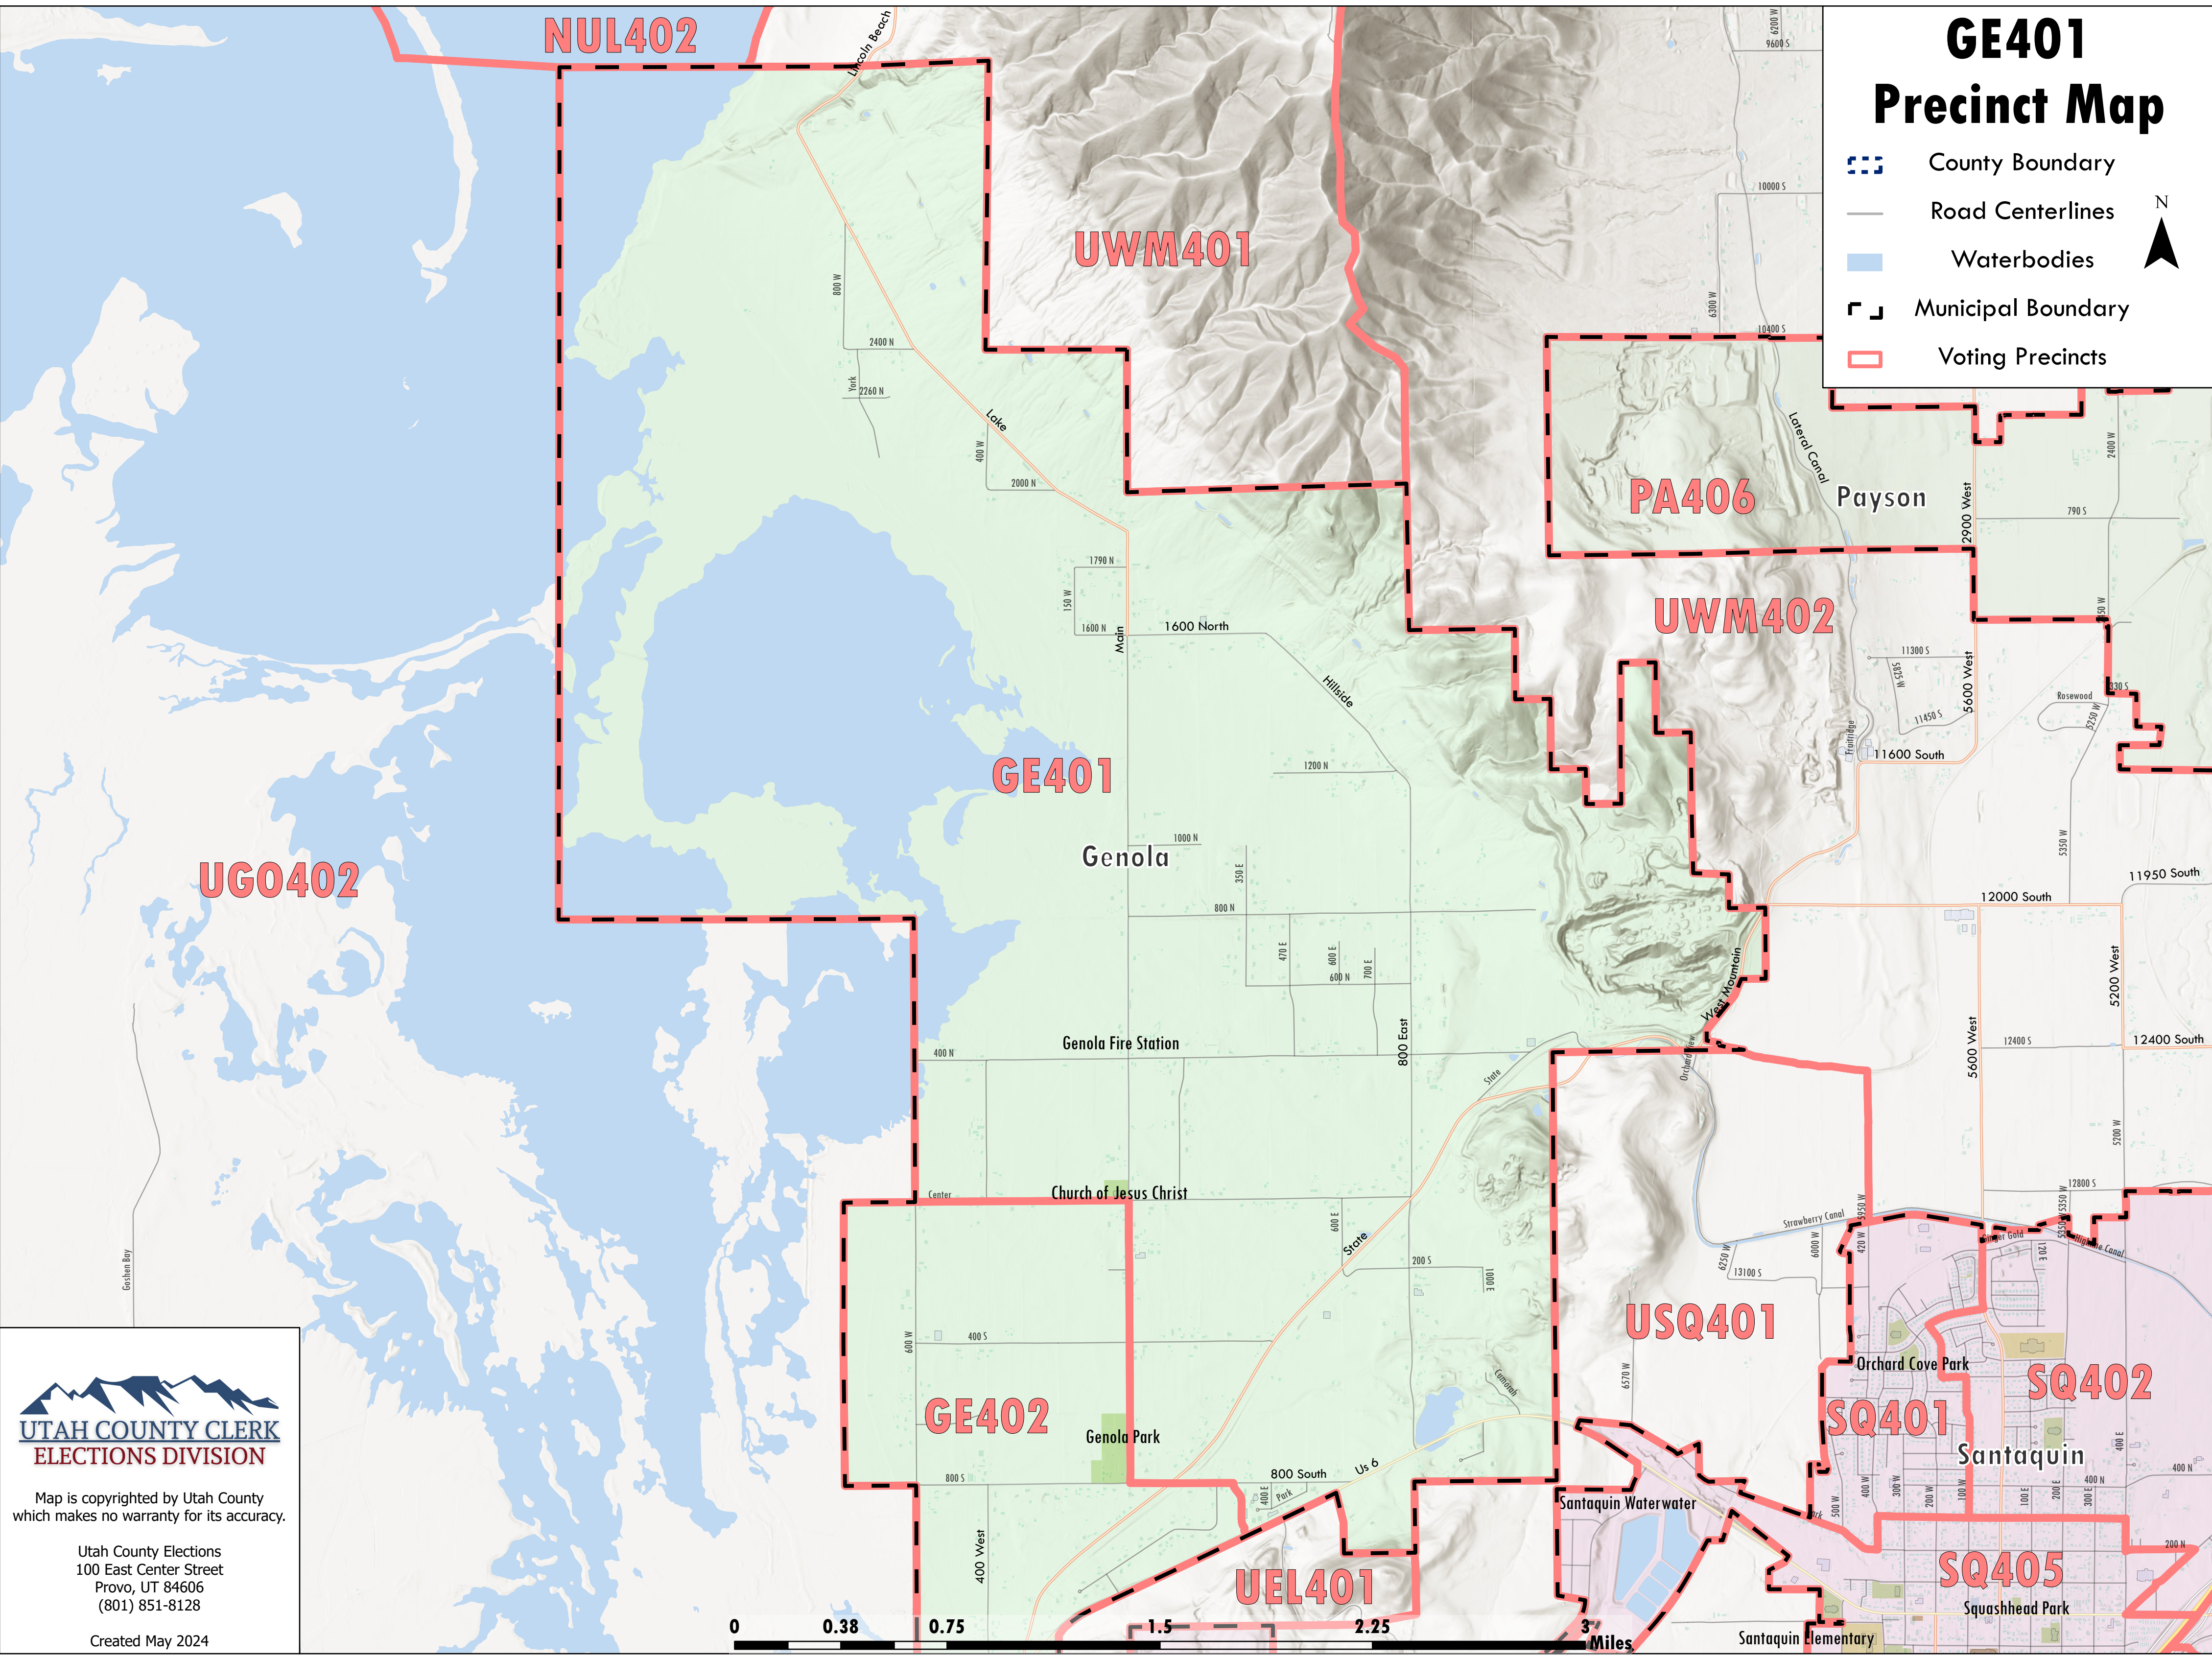

GE401 Precinct Map

-  County Boundary
-  Road Centerlines
-  Waterbodies
-  Municipal Boundary
-  Voting Precincts

Map is copyrighted by Utah County which makes no warranty for its accuracy.

Utah County Elections
 100 East Center Street
 Provo, UT 84606
 (801) 851-8128

Created May 2024