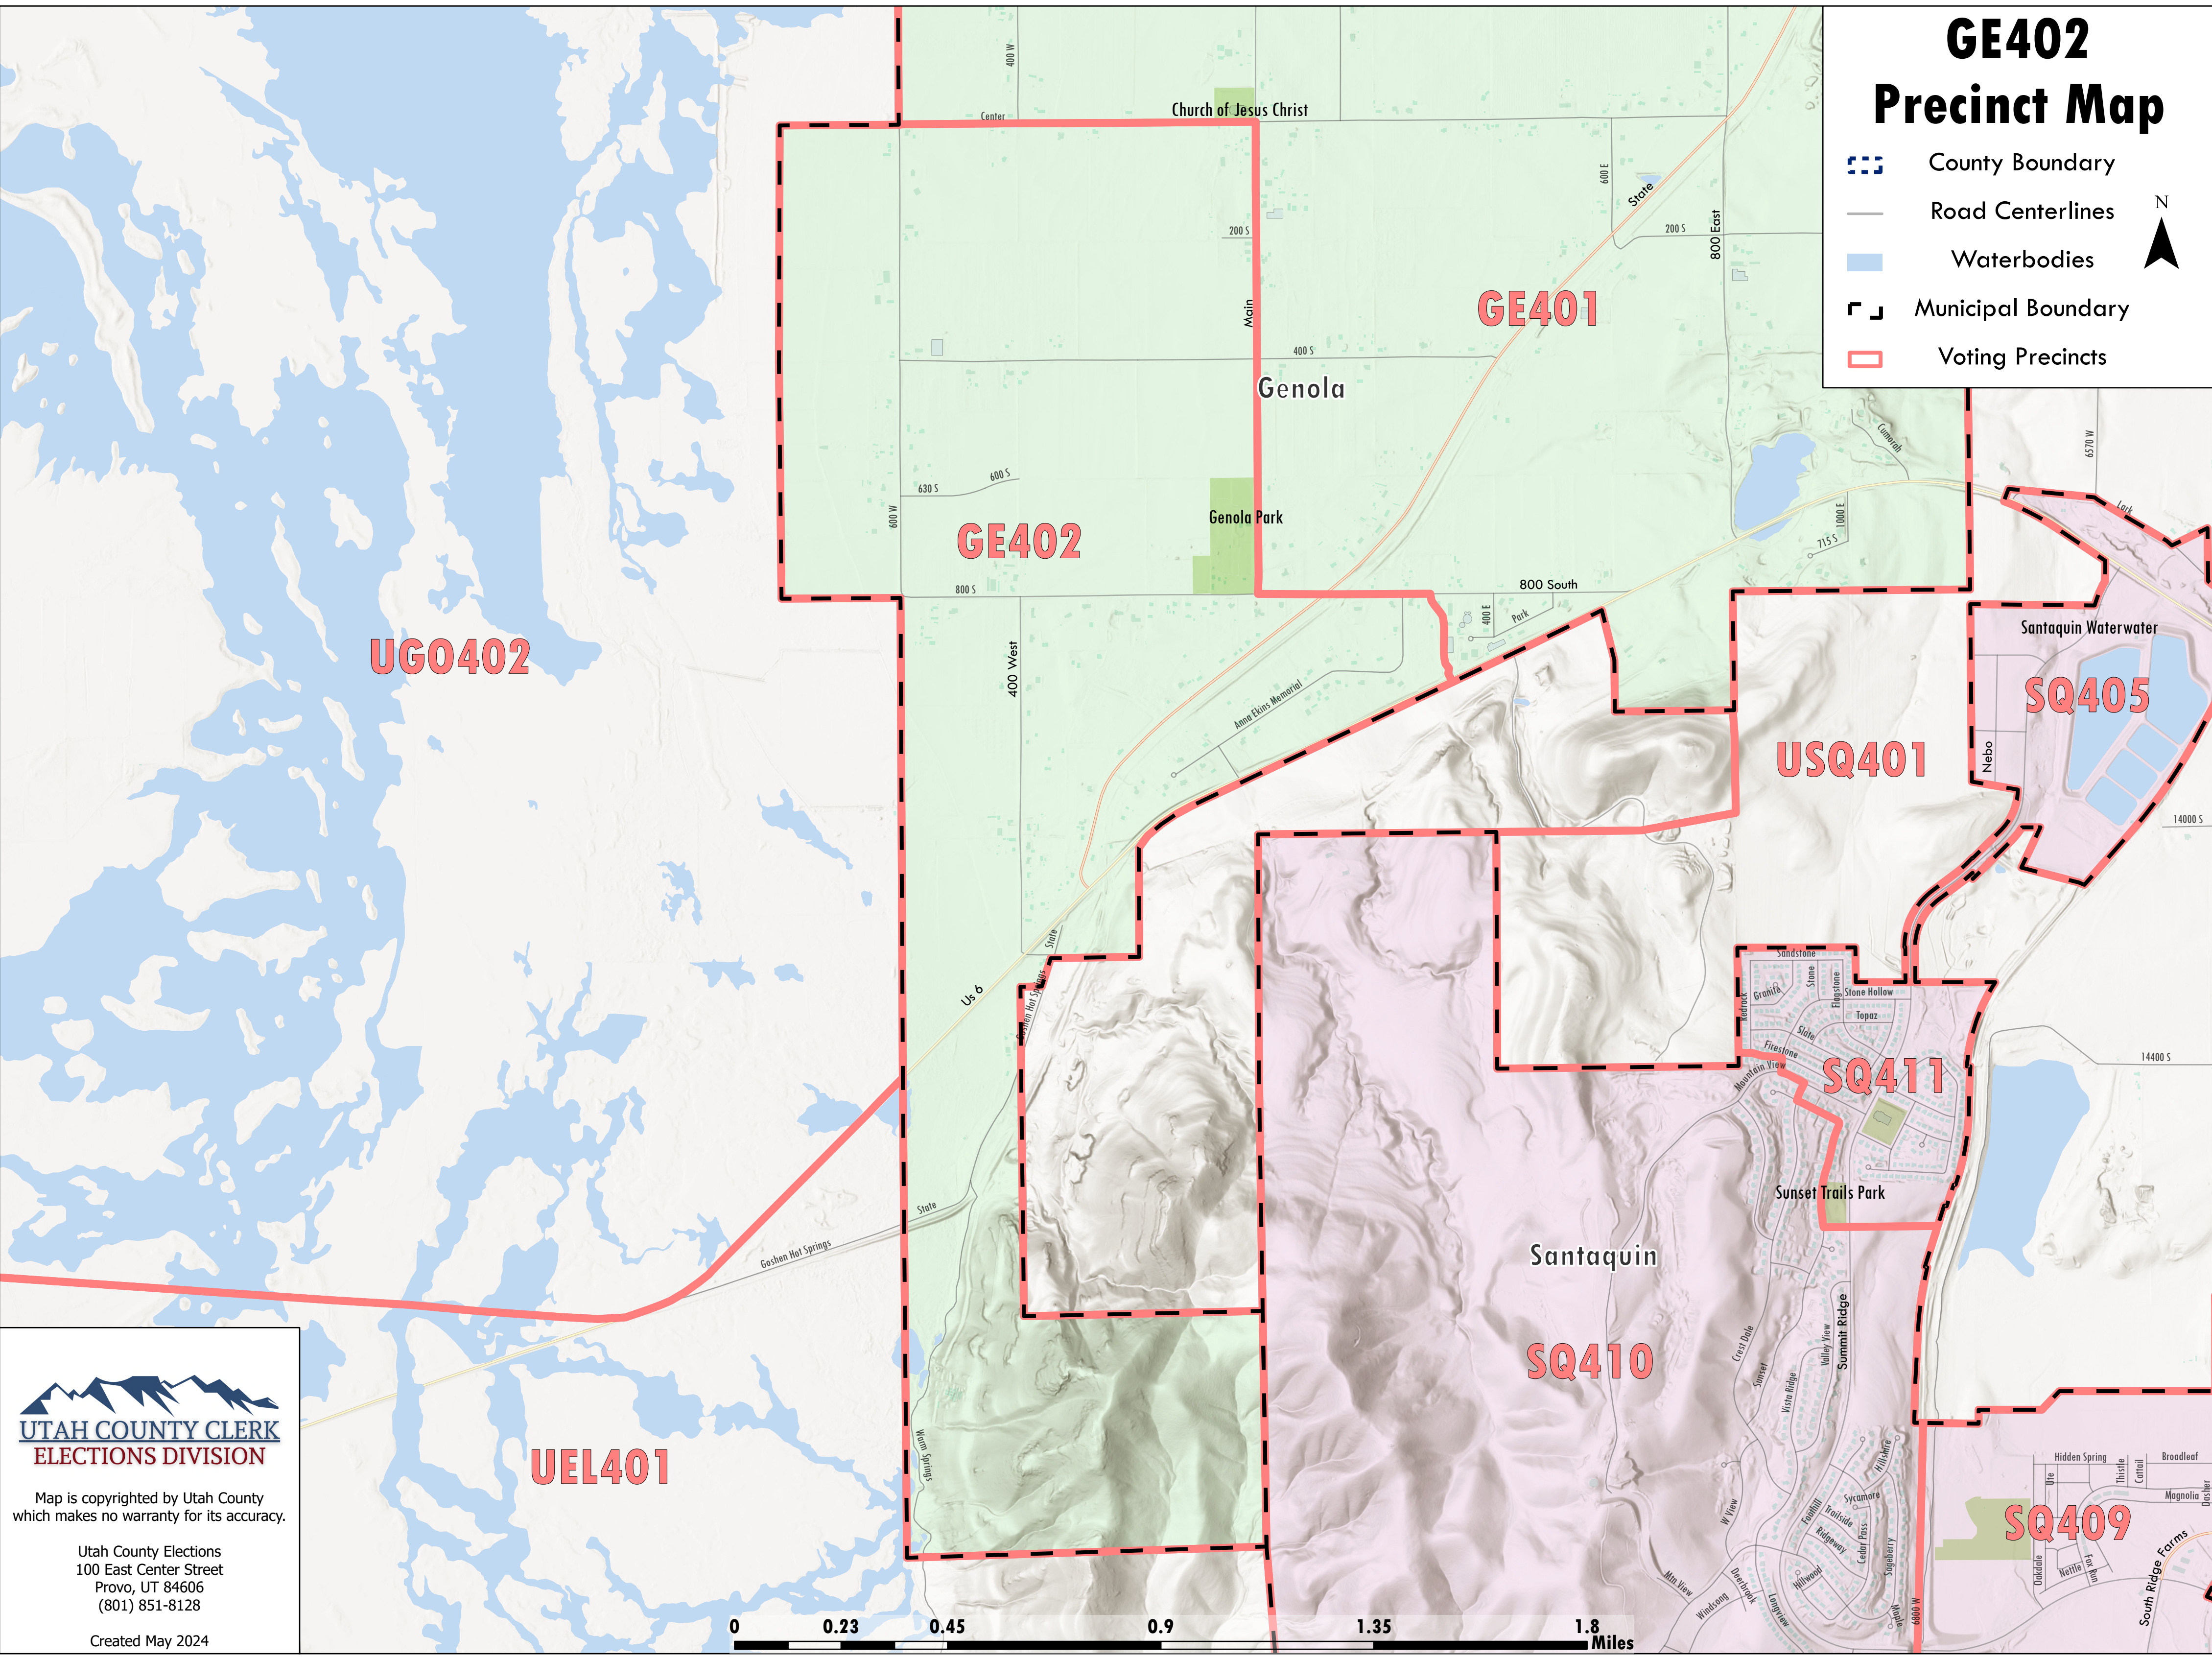

GE402 Precinct Map

-  County Boundary
-  Road Centerlines
-  Waterbodies
-  Municipal Boundary
-  Voting Precincts

Map is copyrighted by Utah County which makes no warranty for its accuracy.

Utah County Elections
100 East Center Street
Provo, UT 84606
(801) 851-8128

Created May 2024