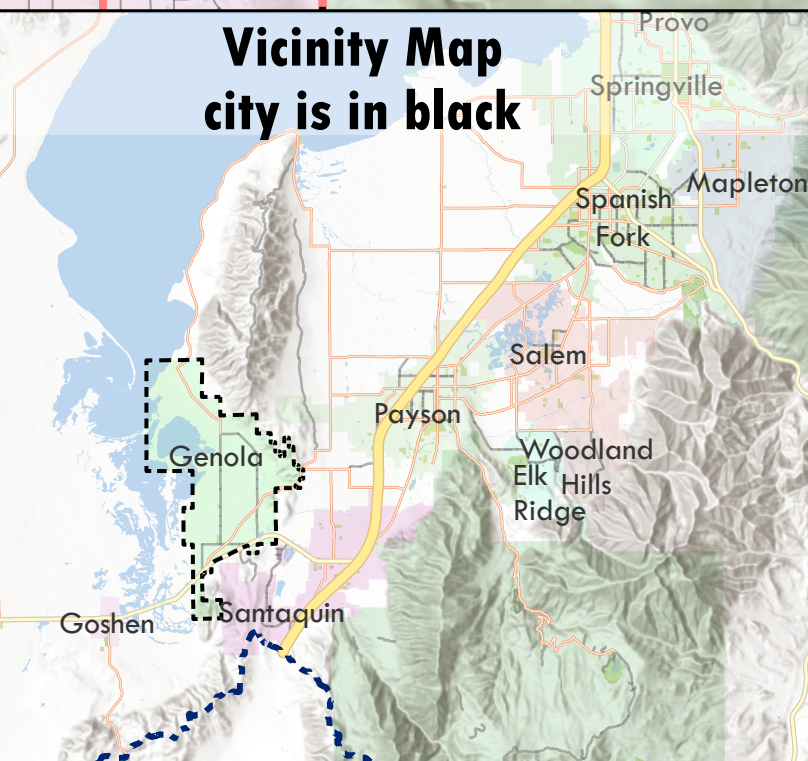

Genola Precinct Map

-  County Boundary
-  Road Centerlines
-  Waterbodies
-  Municipal Boundary
-  Voting Precincts

Vicinity Map

city is in black

Map is copyrighted by Utah County which makes no warranty for its accuracy.