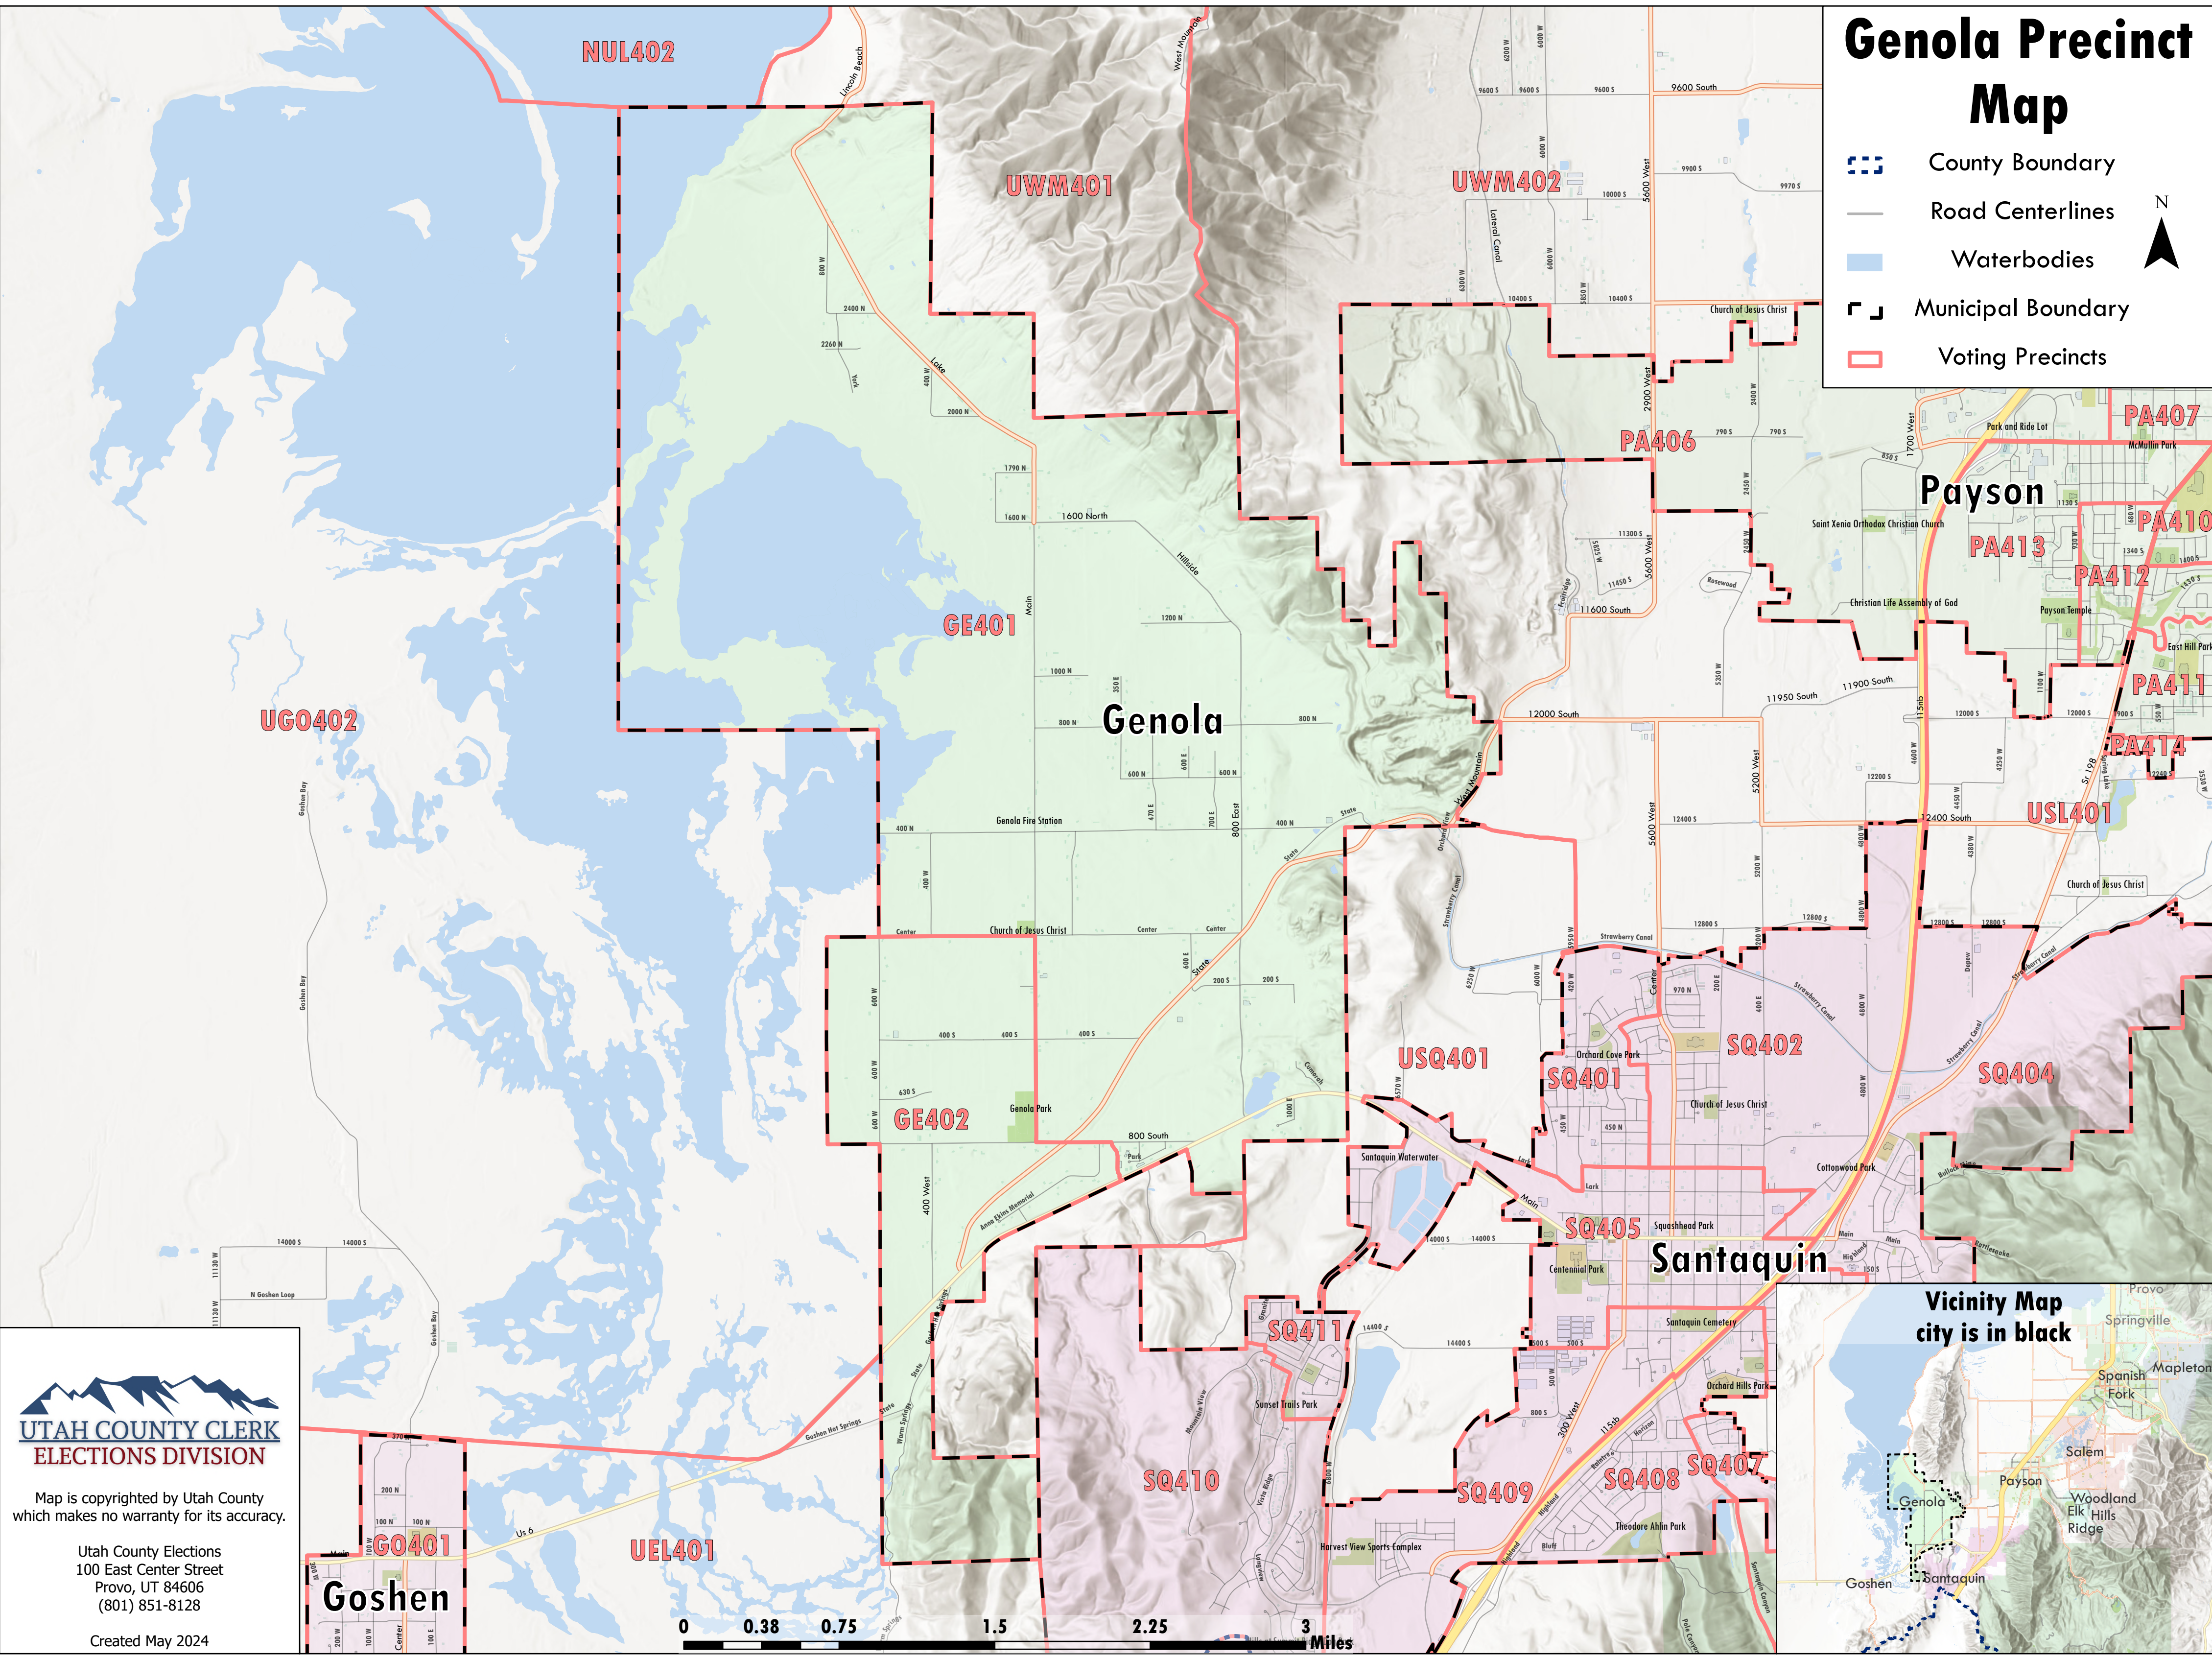

Genola Precinct Map

-  County Boundary
-  Road Centerlines
-  Waterbodies
-  Municipal Boundary
-  Voting Precincts

Vicinity Map

city is in black

Map is copyrighted by Utah County which makes no warranty for its accuracy.