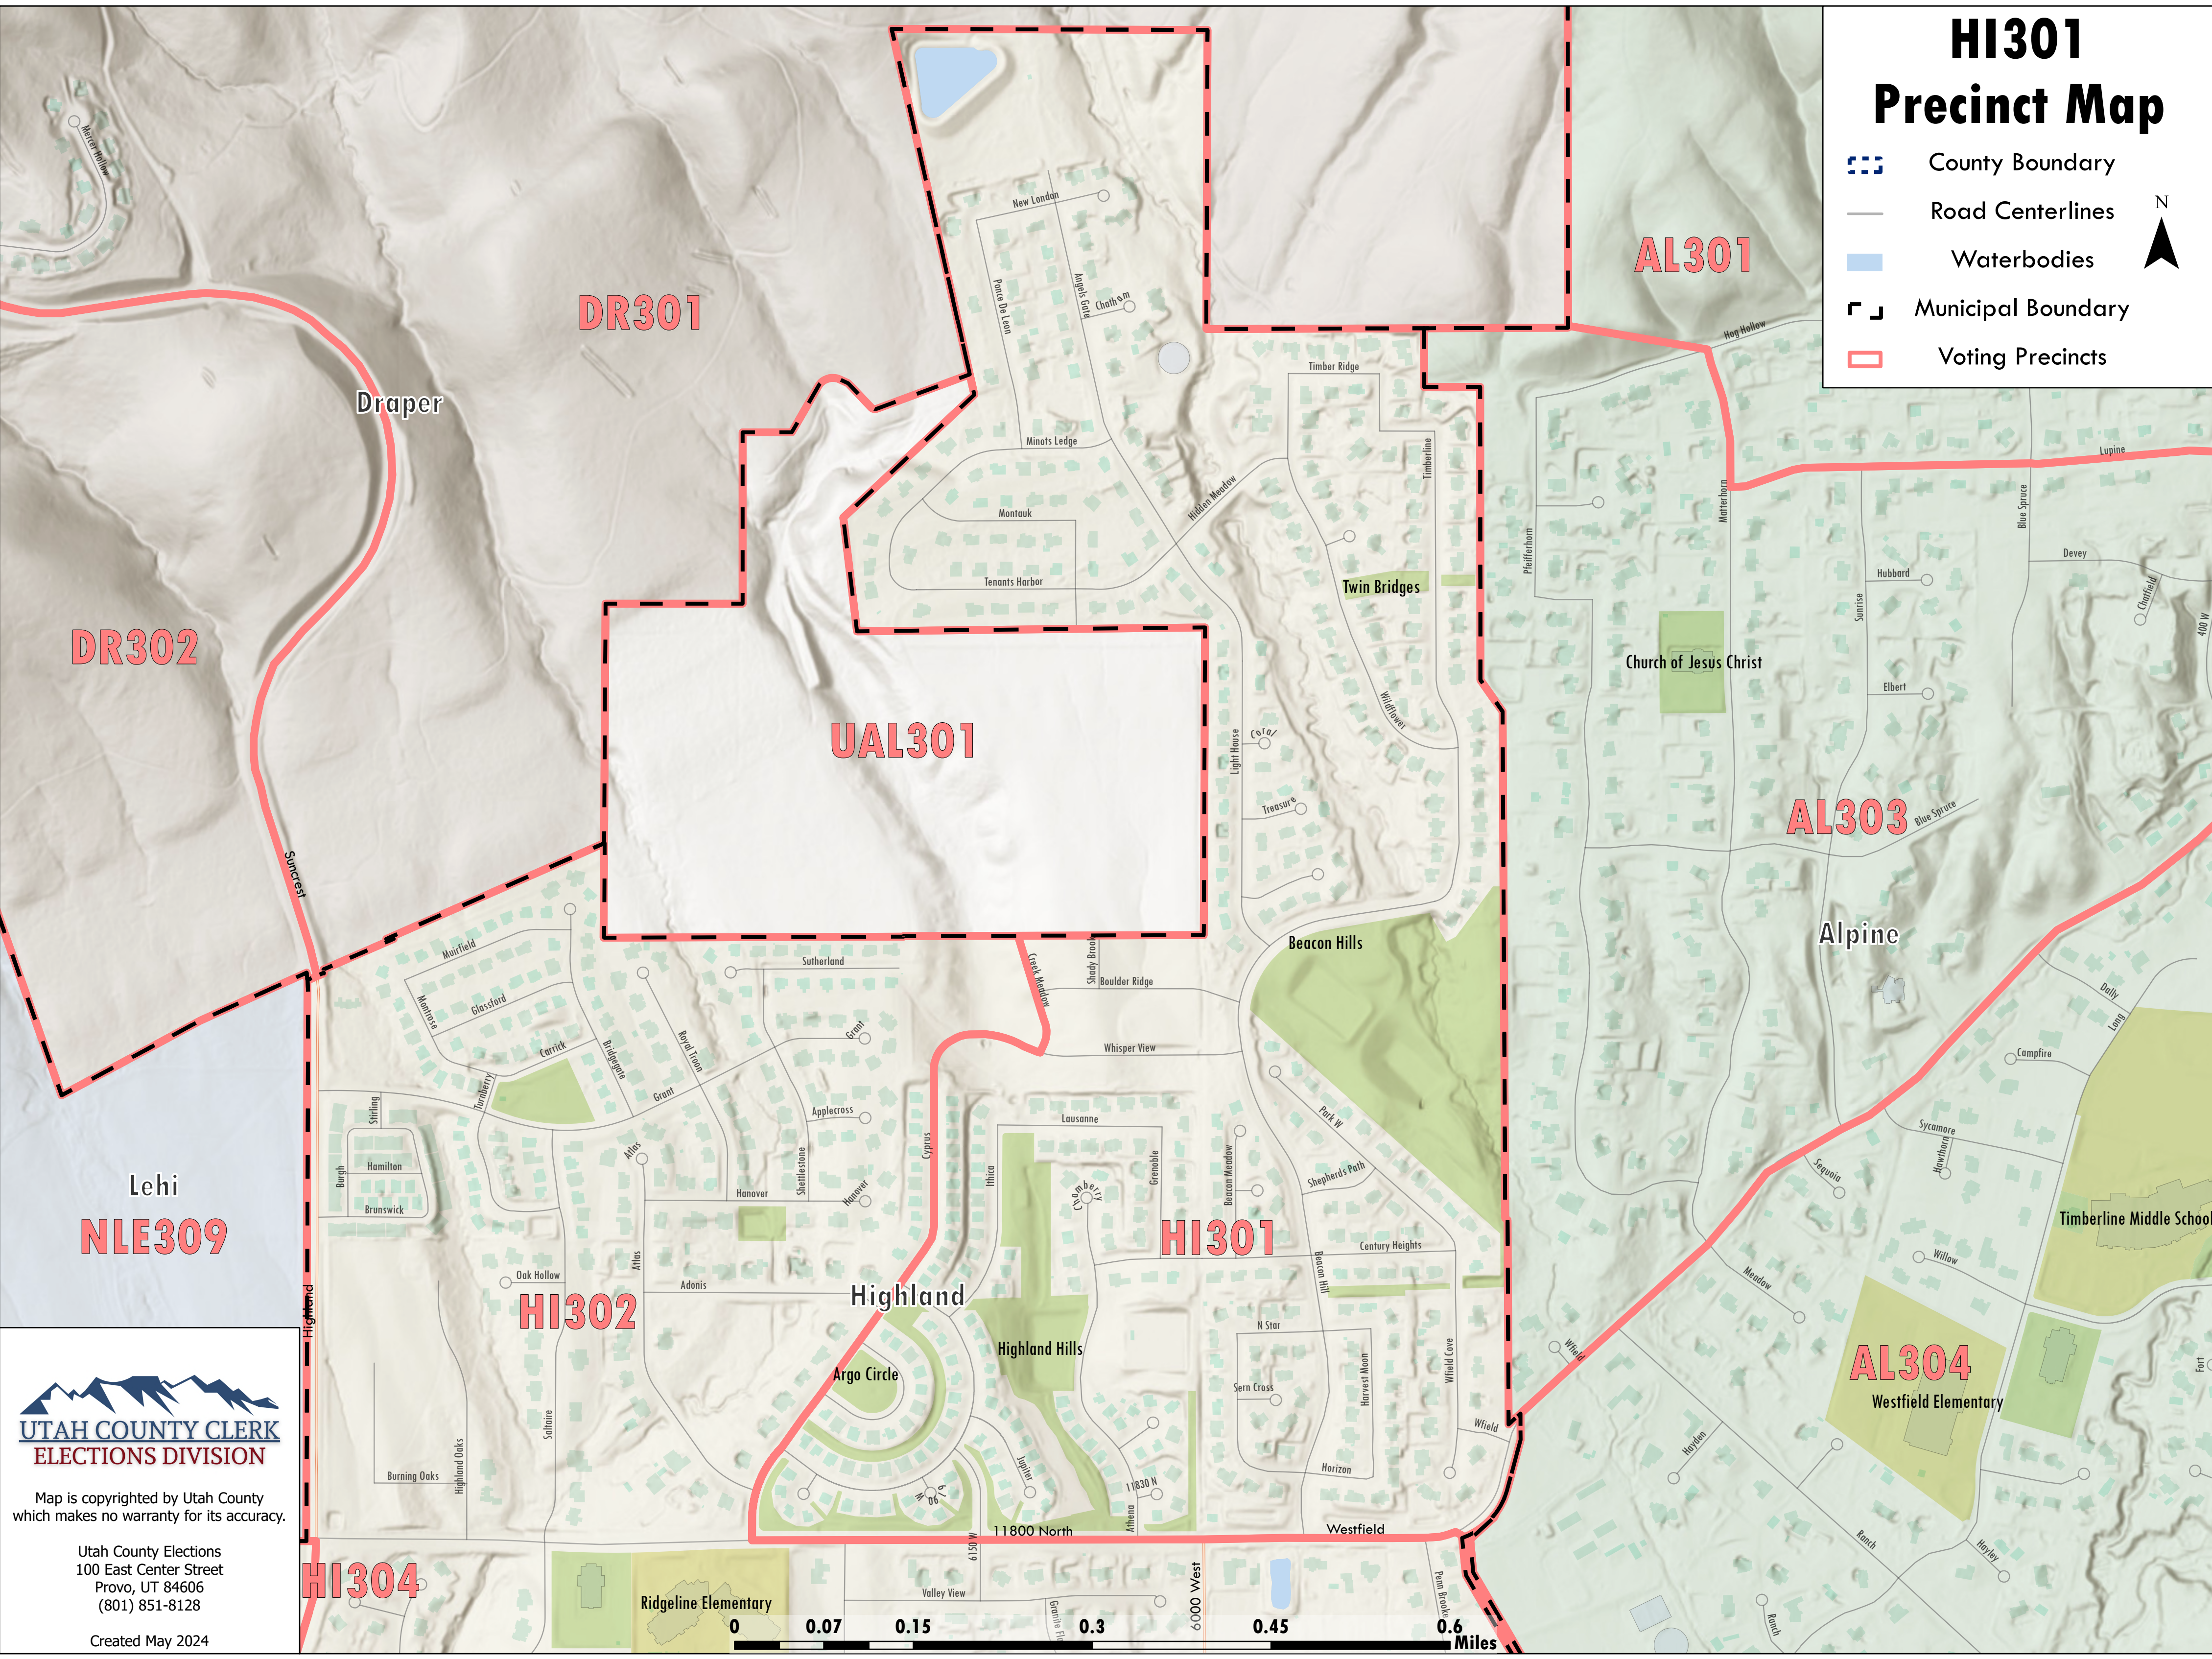

HI301 Precinct Map

-  County Boundary
-  Road Centerlines
-  Waterbodies
-  Municipal Boundary
-  Voting Precincts

Map is copyrighted by Utah County
which makes no warranty for its accuracy.

Utah County Elections
100 East Center Street
Provo, UT 84606
(801) 851-8128

Created May 2024