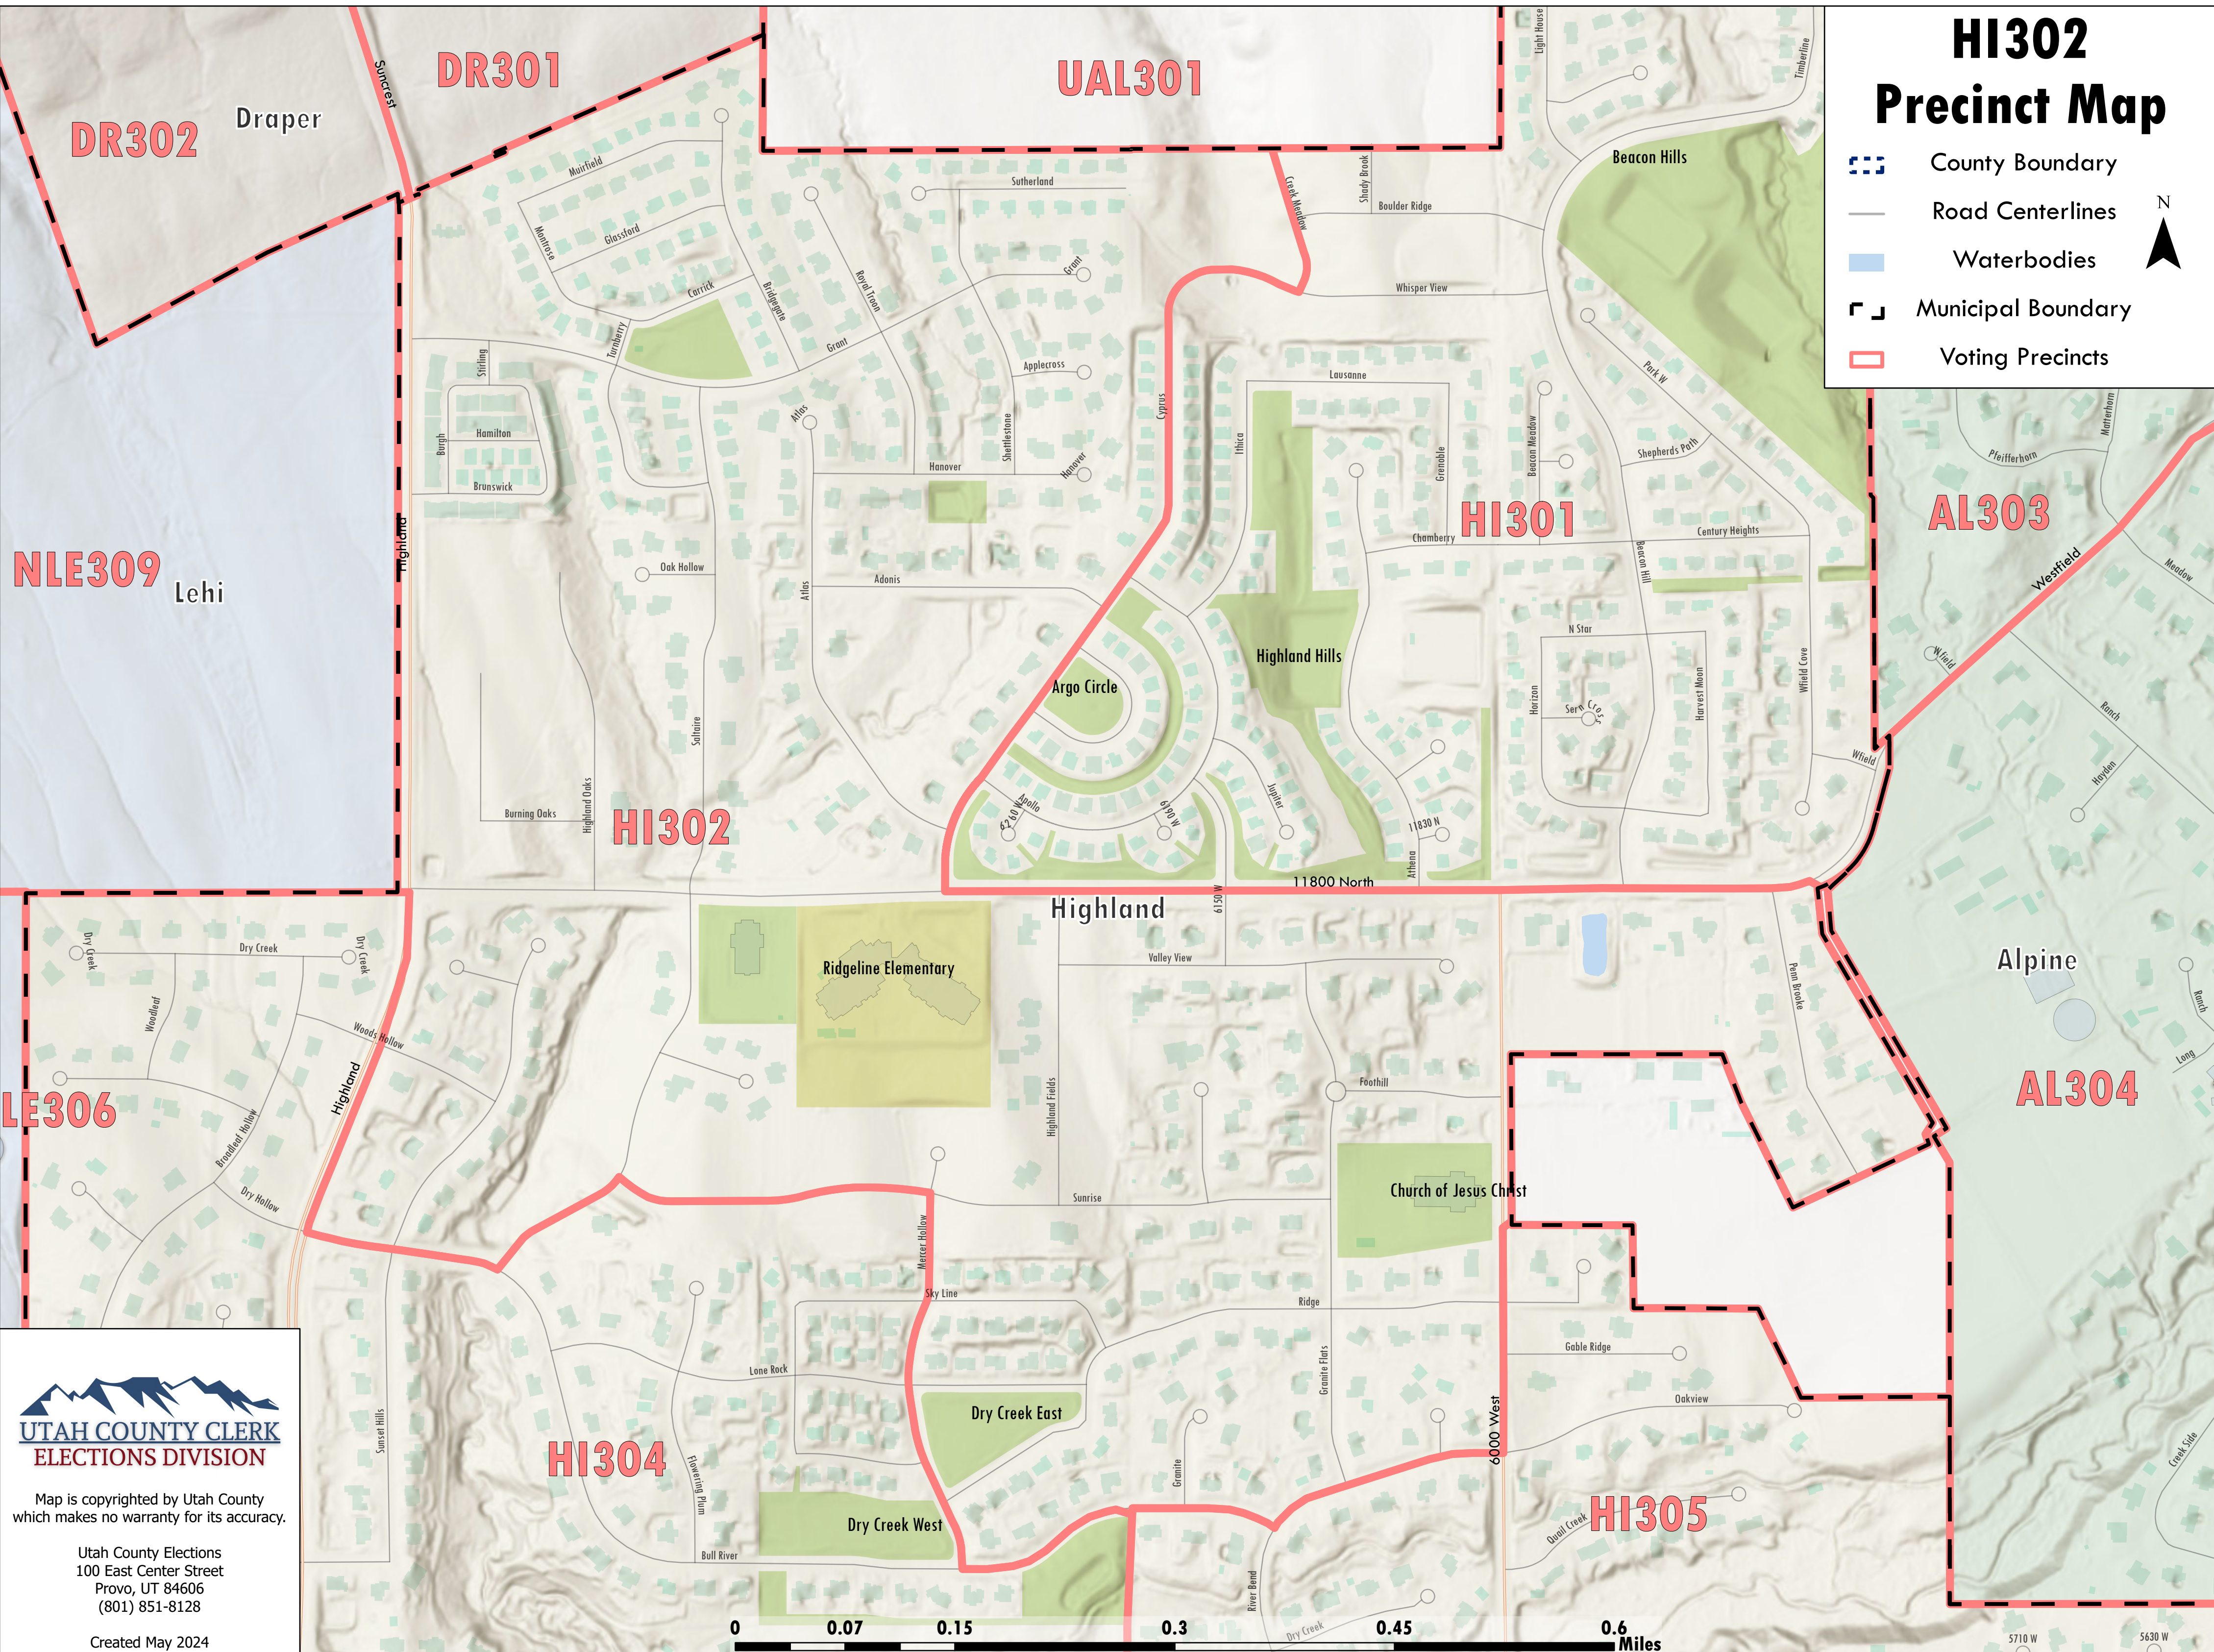

HI302 Precinct Map

-  County Boundary
-  Road Centerlines
-  Waterbodies
-  Municipal Boundary
-  Voting Precincts

UTAH COUNTY CLERK
ELECTIONS DIVISION

Map is copyrighted by Utah County
which makes no warranty for its accuracy.

Utah County Elections
100 East Center Street
Provo, UT 84606
(801) 851-8128

Created May 2024

5710 W 5630 W