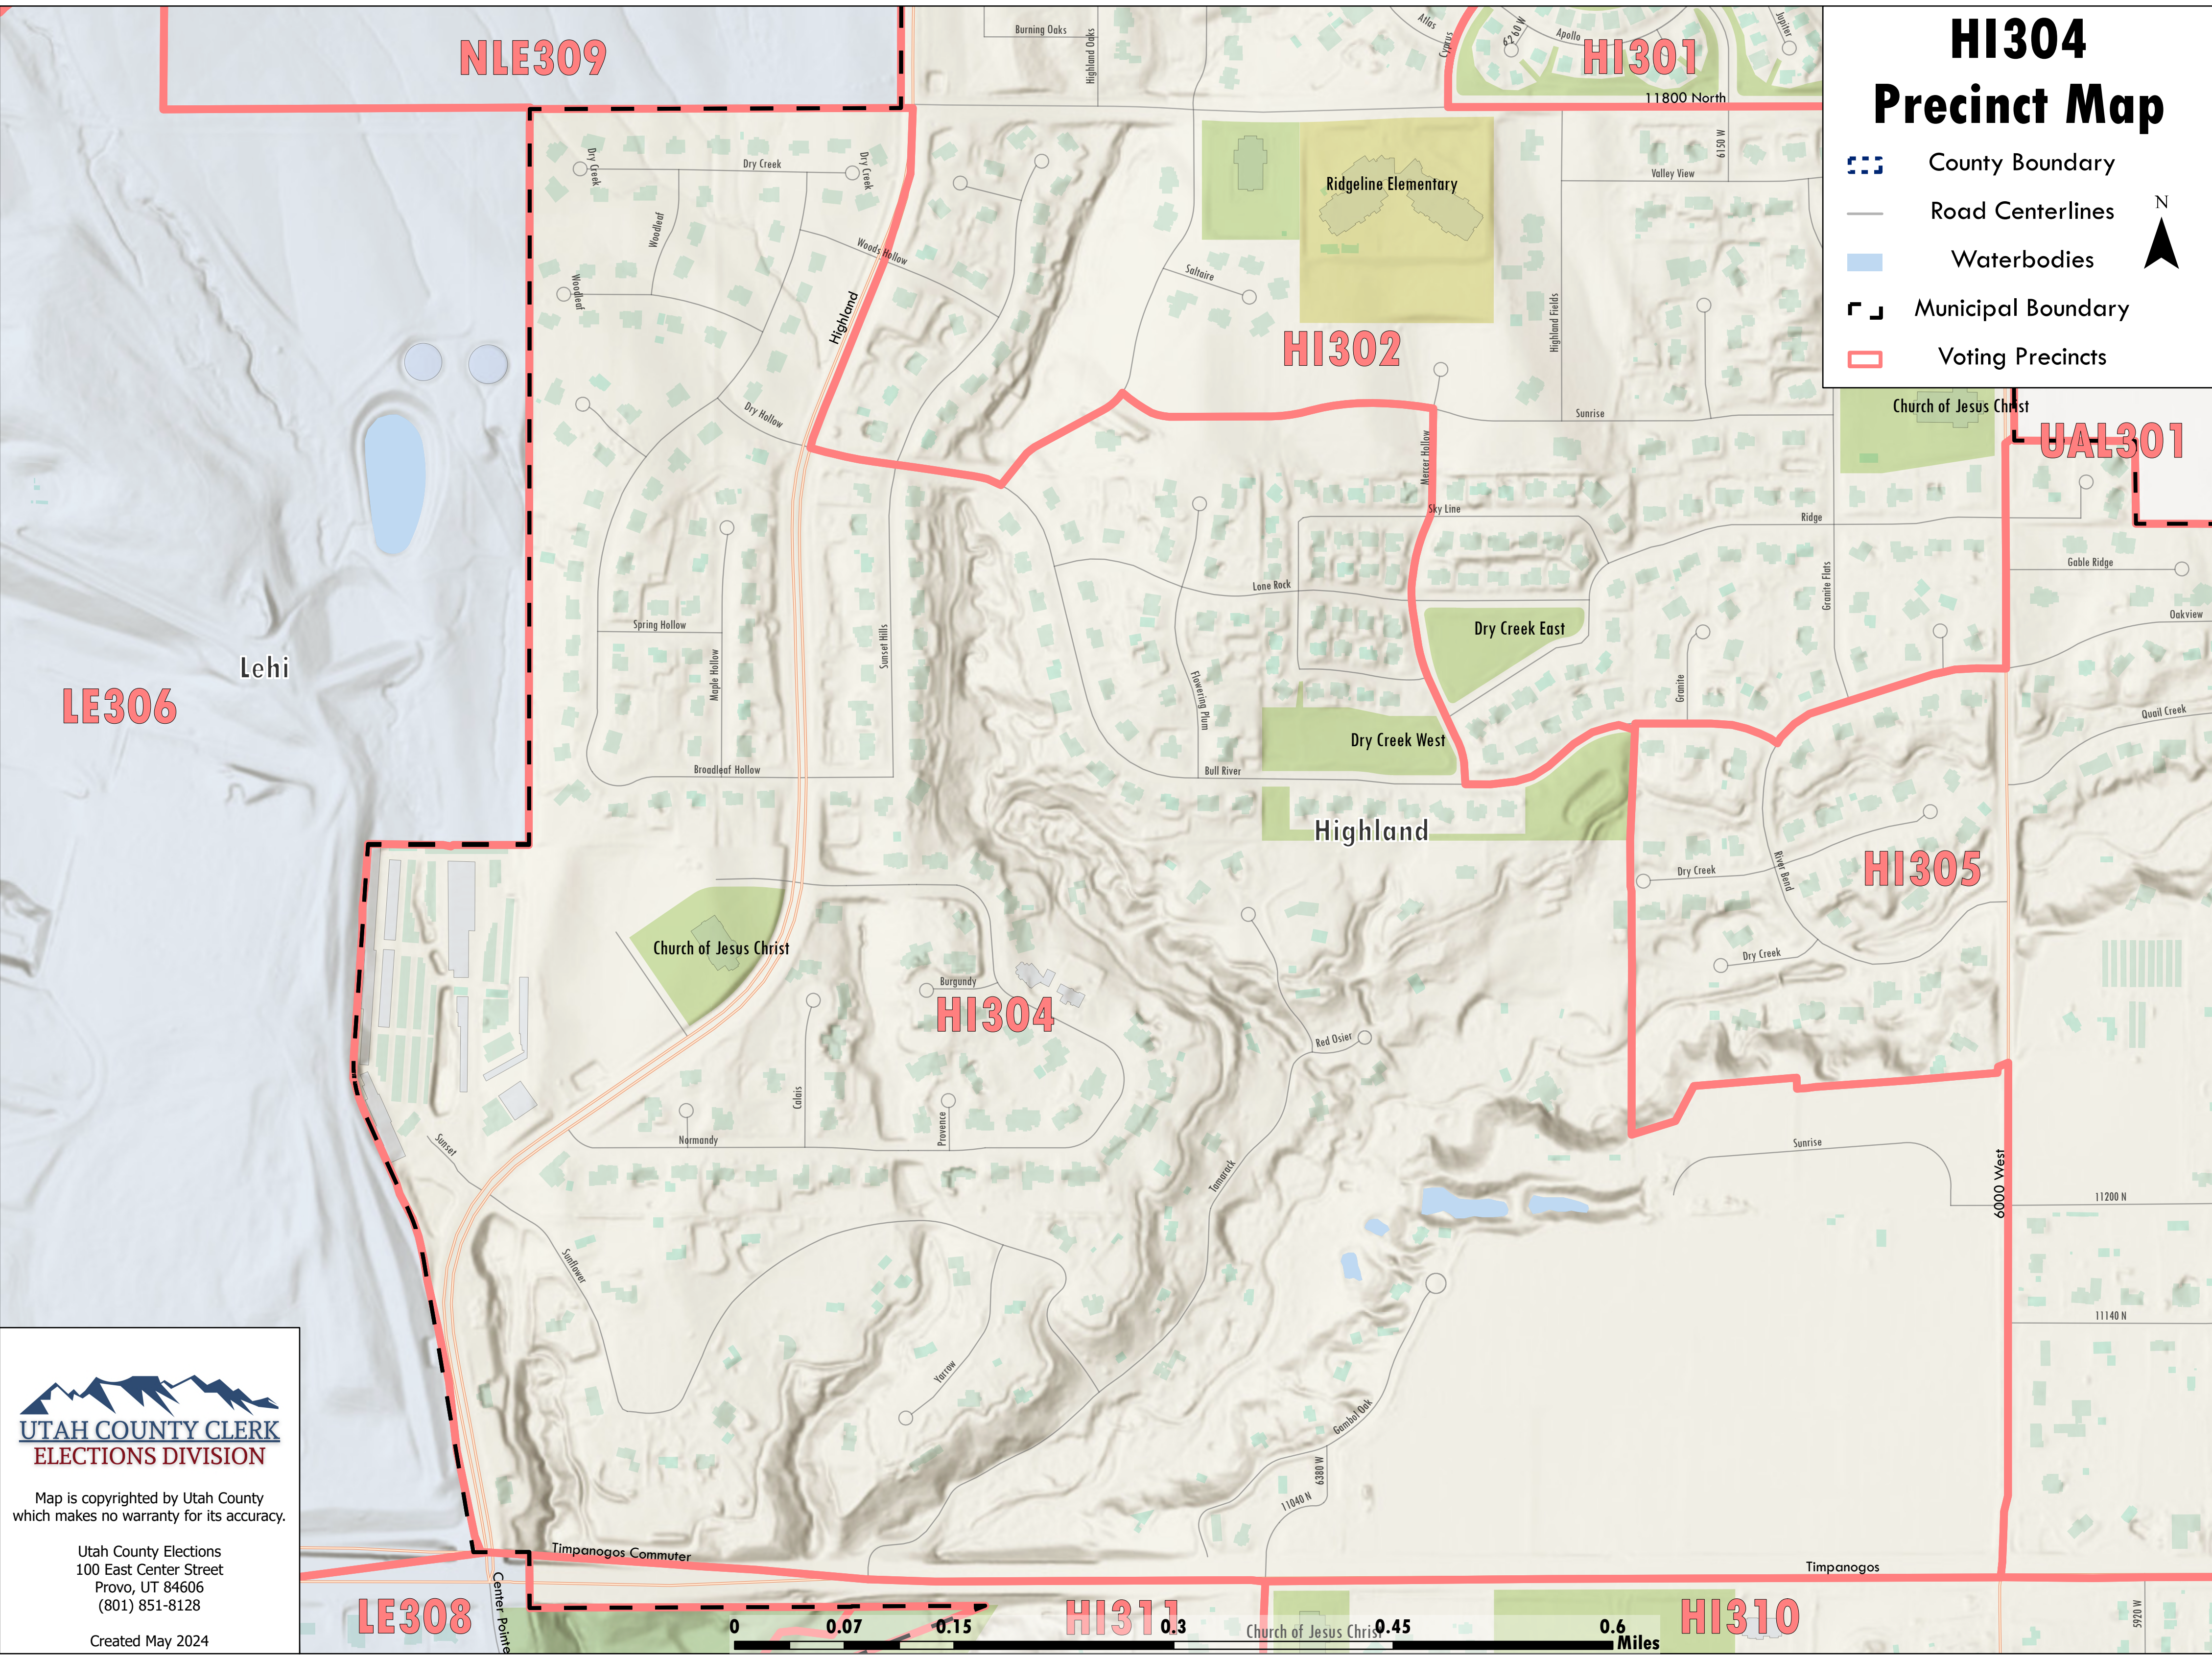

HI304 Precinct Map

-  County Boundary
-  Road Centerlines
-  Waterbodies
-  Municipal Boundary
-  Voting Precincts

Map is copyrighted by Utah County which makes no warranty for its accuracy.

Utah County Elections
100 East Center Street
Provo, UT 84606
(801) 851-8128

Created May 2024