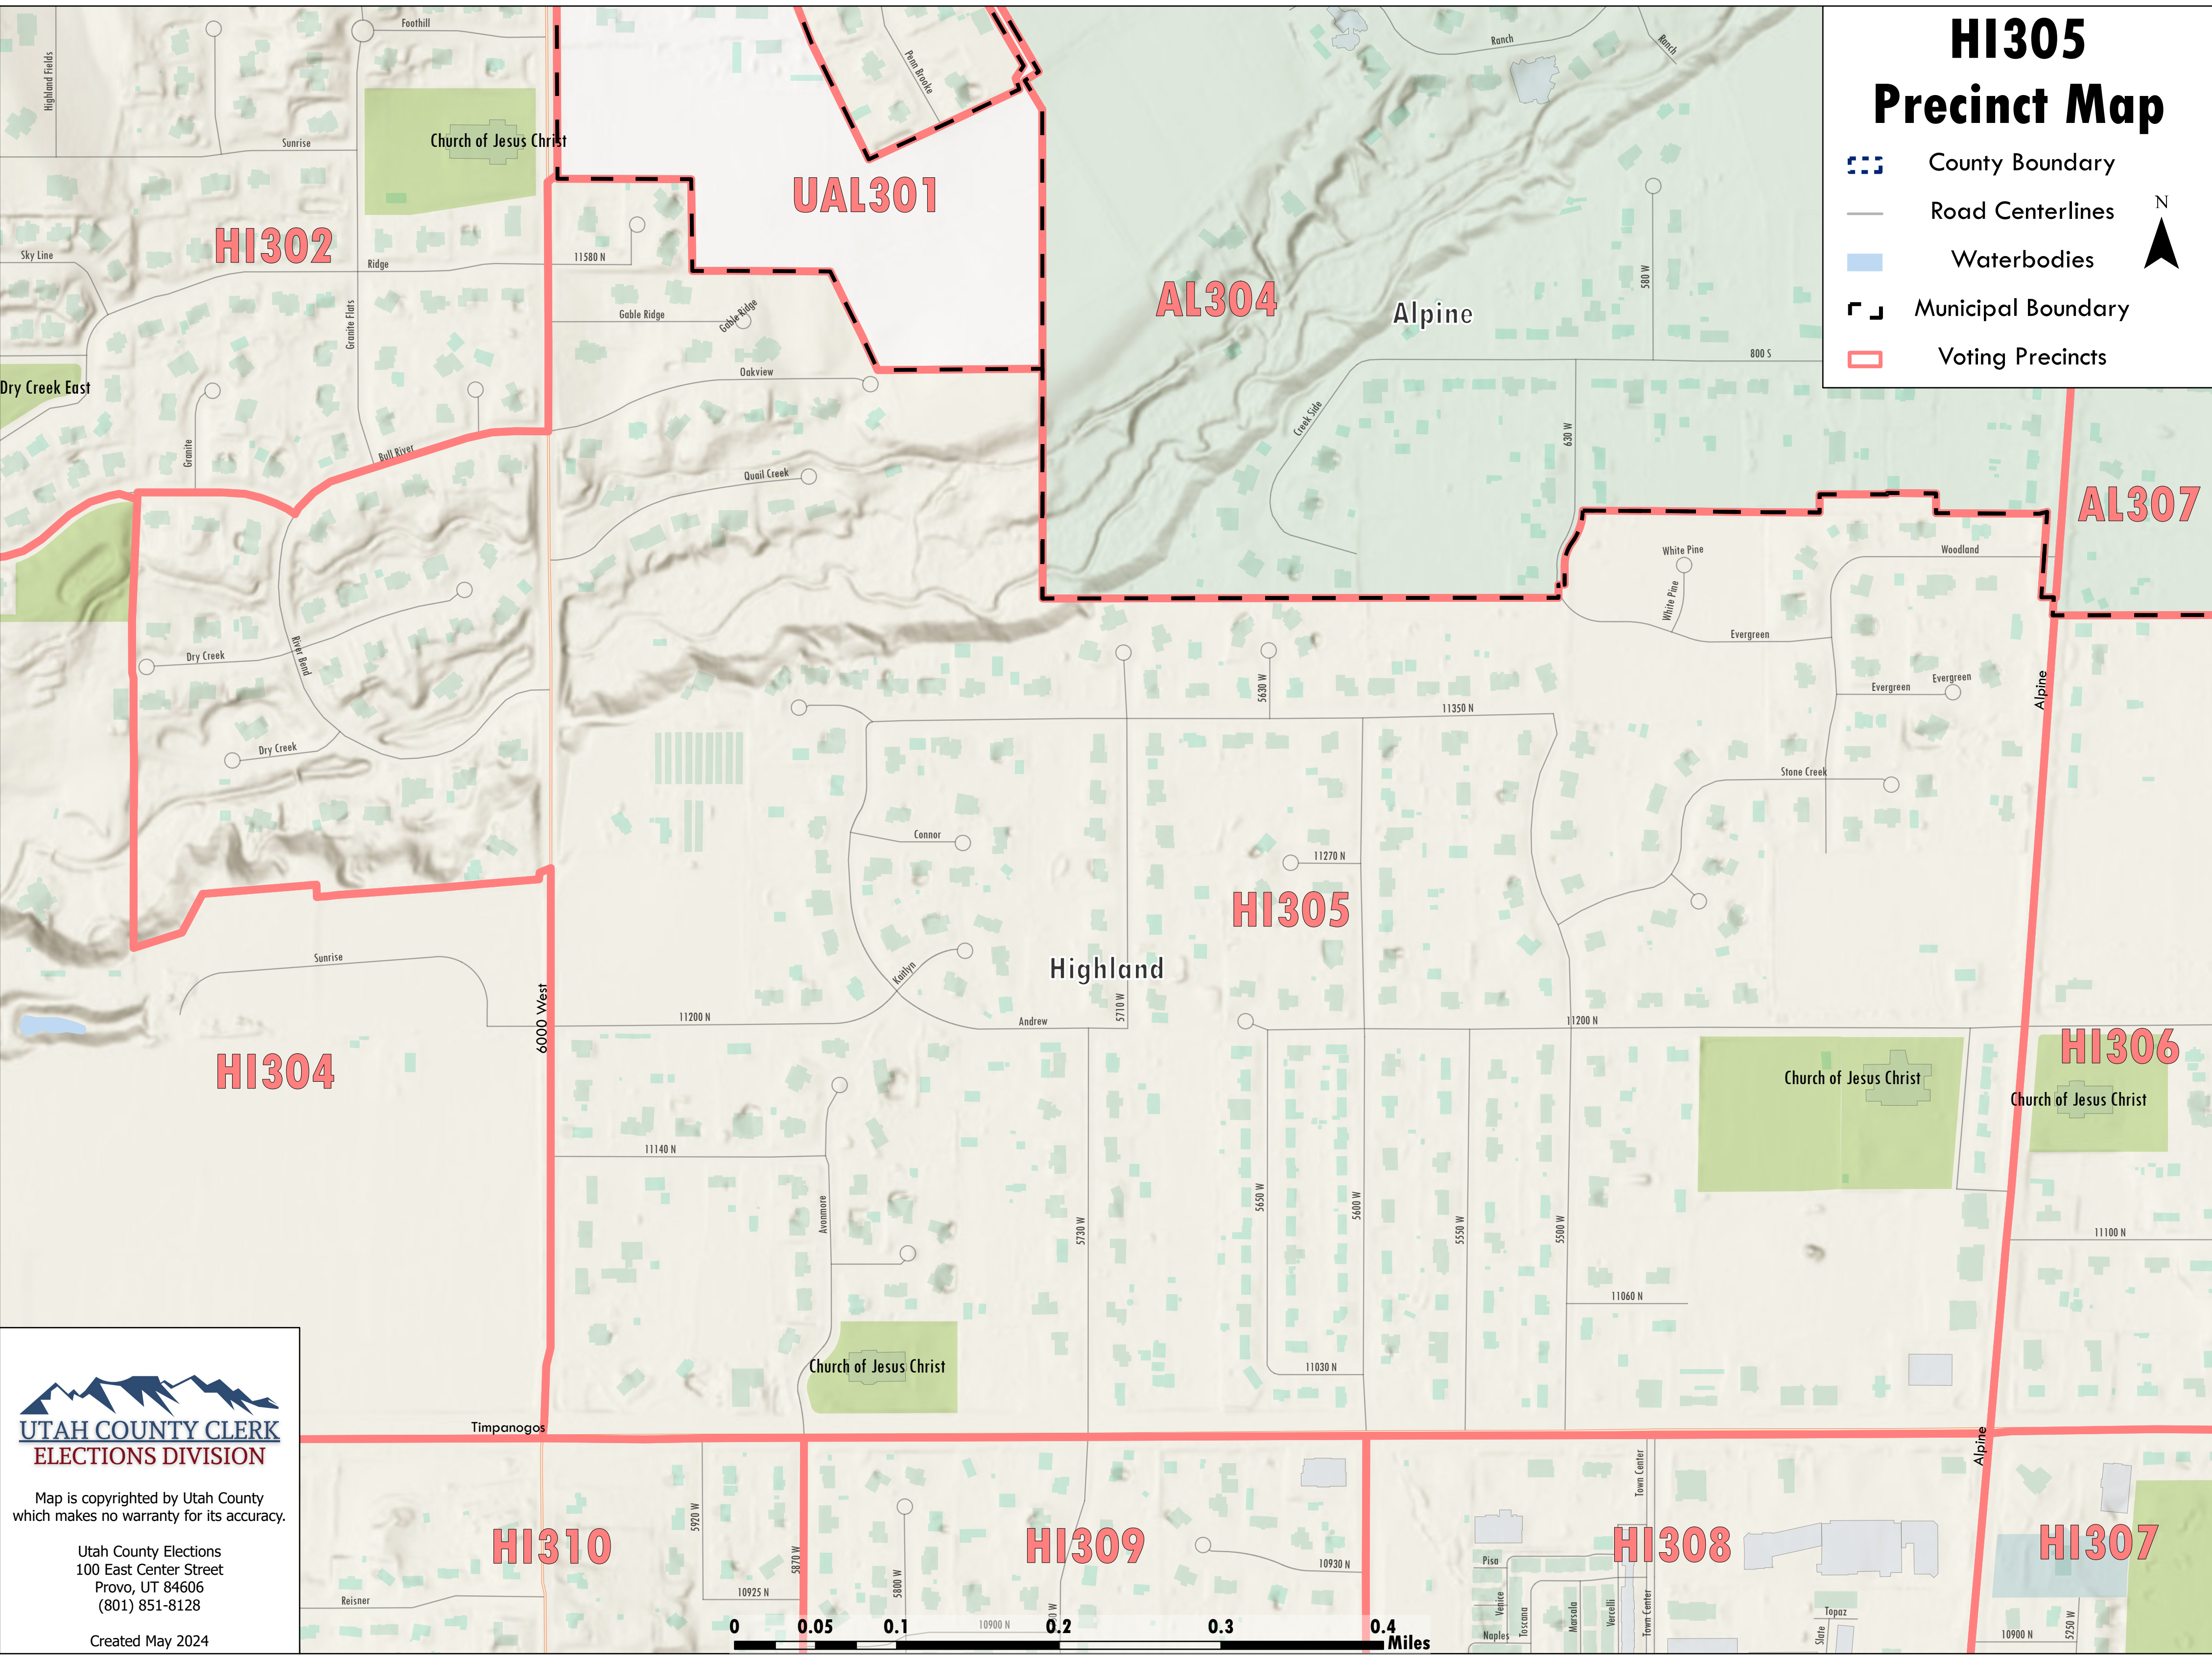

# HI305 Precinct Map

-  County Boundary
-  Road Centerlines
-  Waterbodies
-  Municipal Boundary
-  Voting Precincts

Map is copyrighted by Utah County  
which makes no warranty for its accuracy.

Utah County Elections  
100 East Center Street  
Provo, UT 84606  
(801) 851-8128

Created May 2024