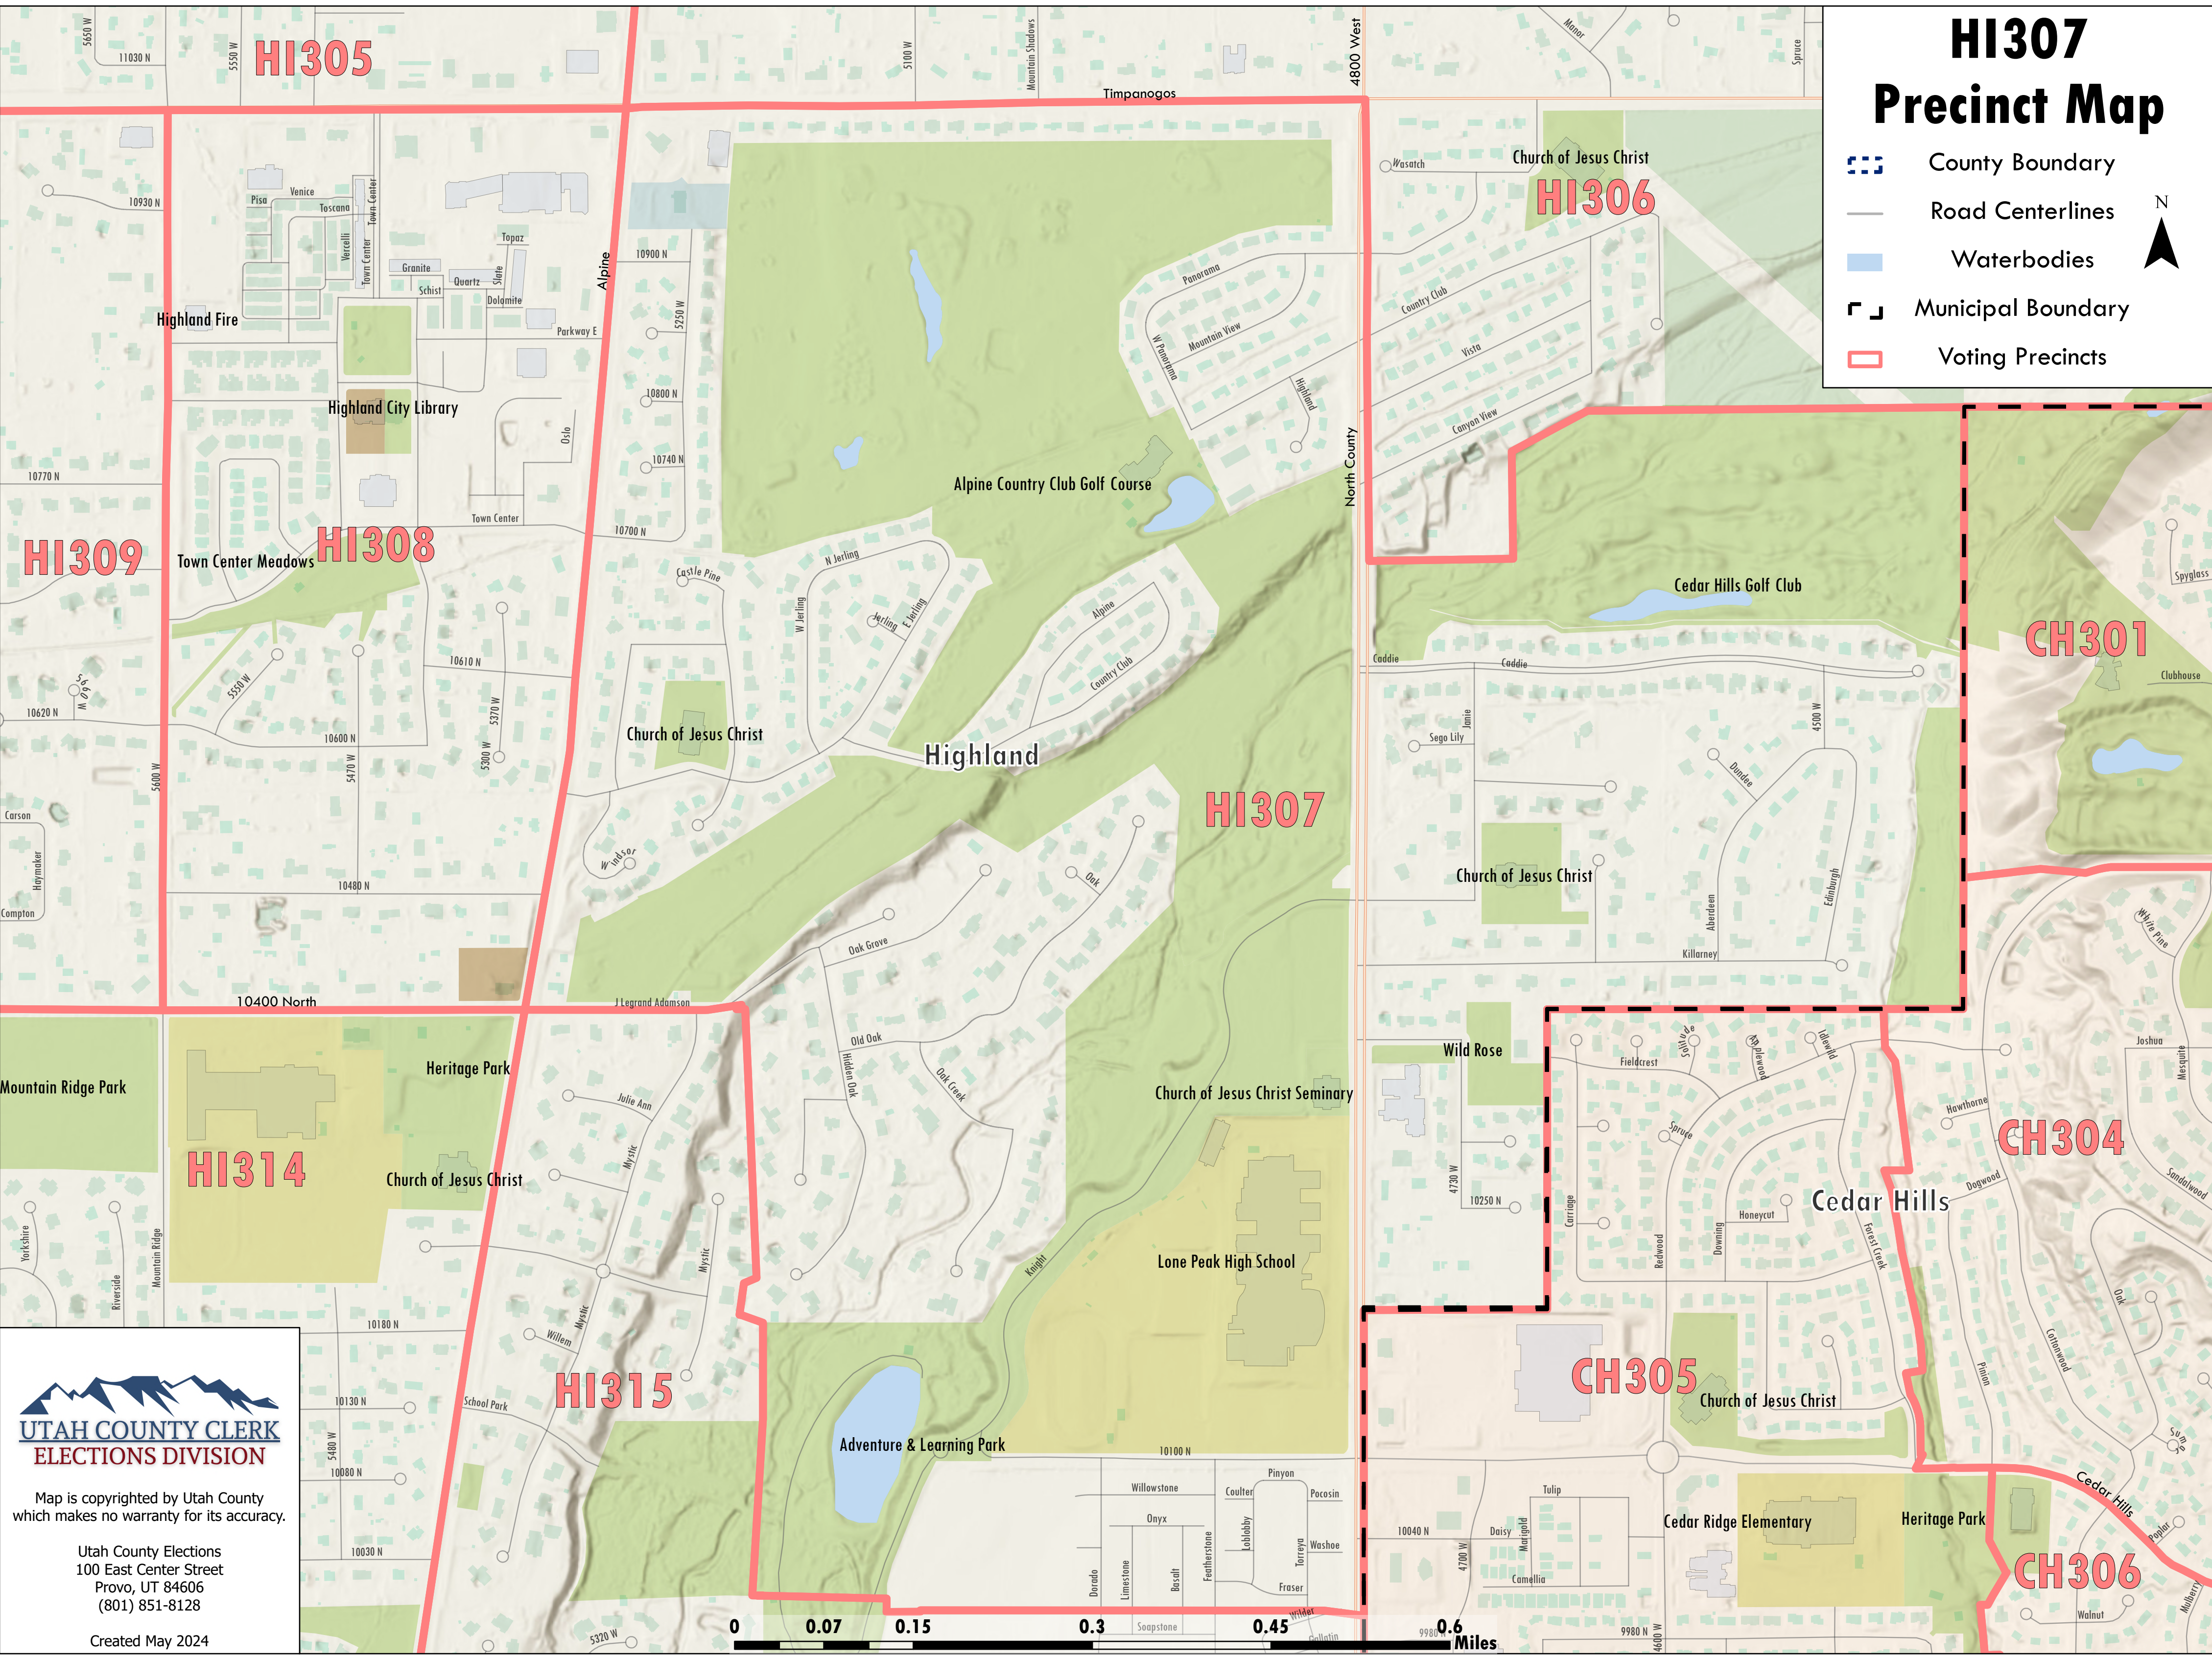

# HI307 Precinct Map

-  County Boundary
-  Road Centerlines
-  Waterbodies
-  Municipal Boundary
-  Voting Precincts

Map is copyrighted by Utah County which makes no warranty for its accuracy.

Utah County Elections  
 100 East Center Street  
 Provo, UT 84606  
 (801) 851-8128

Created May 2024