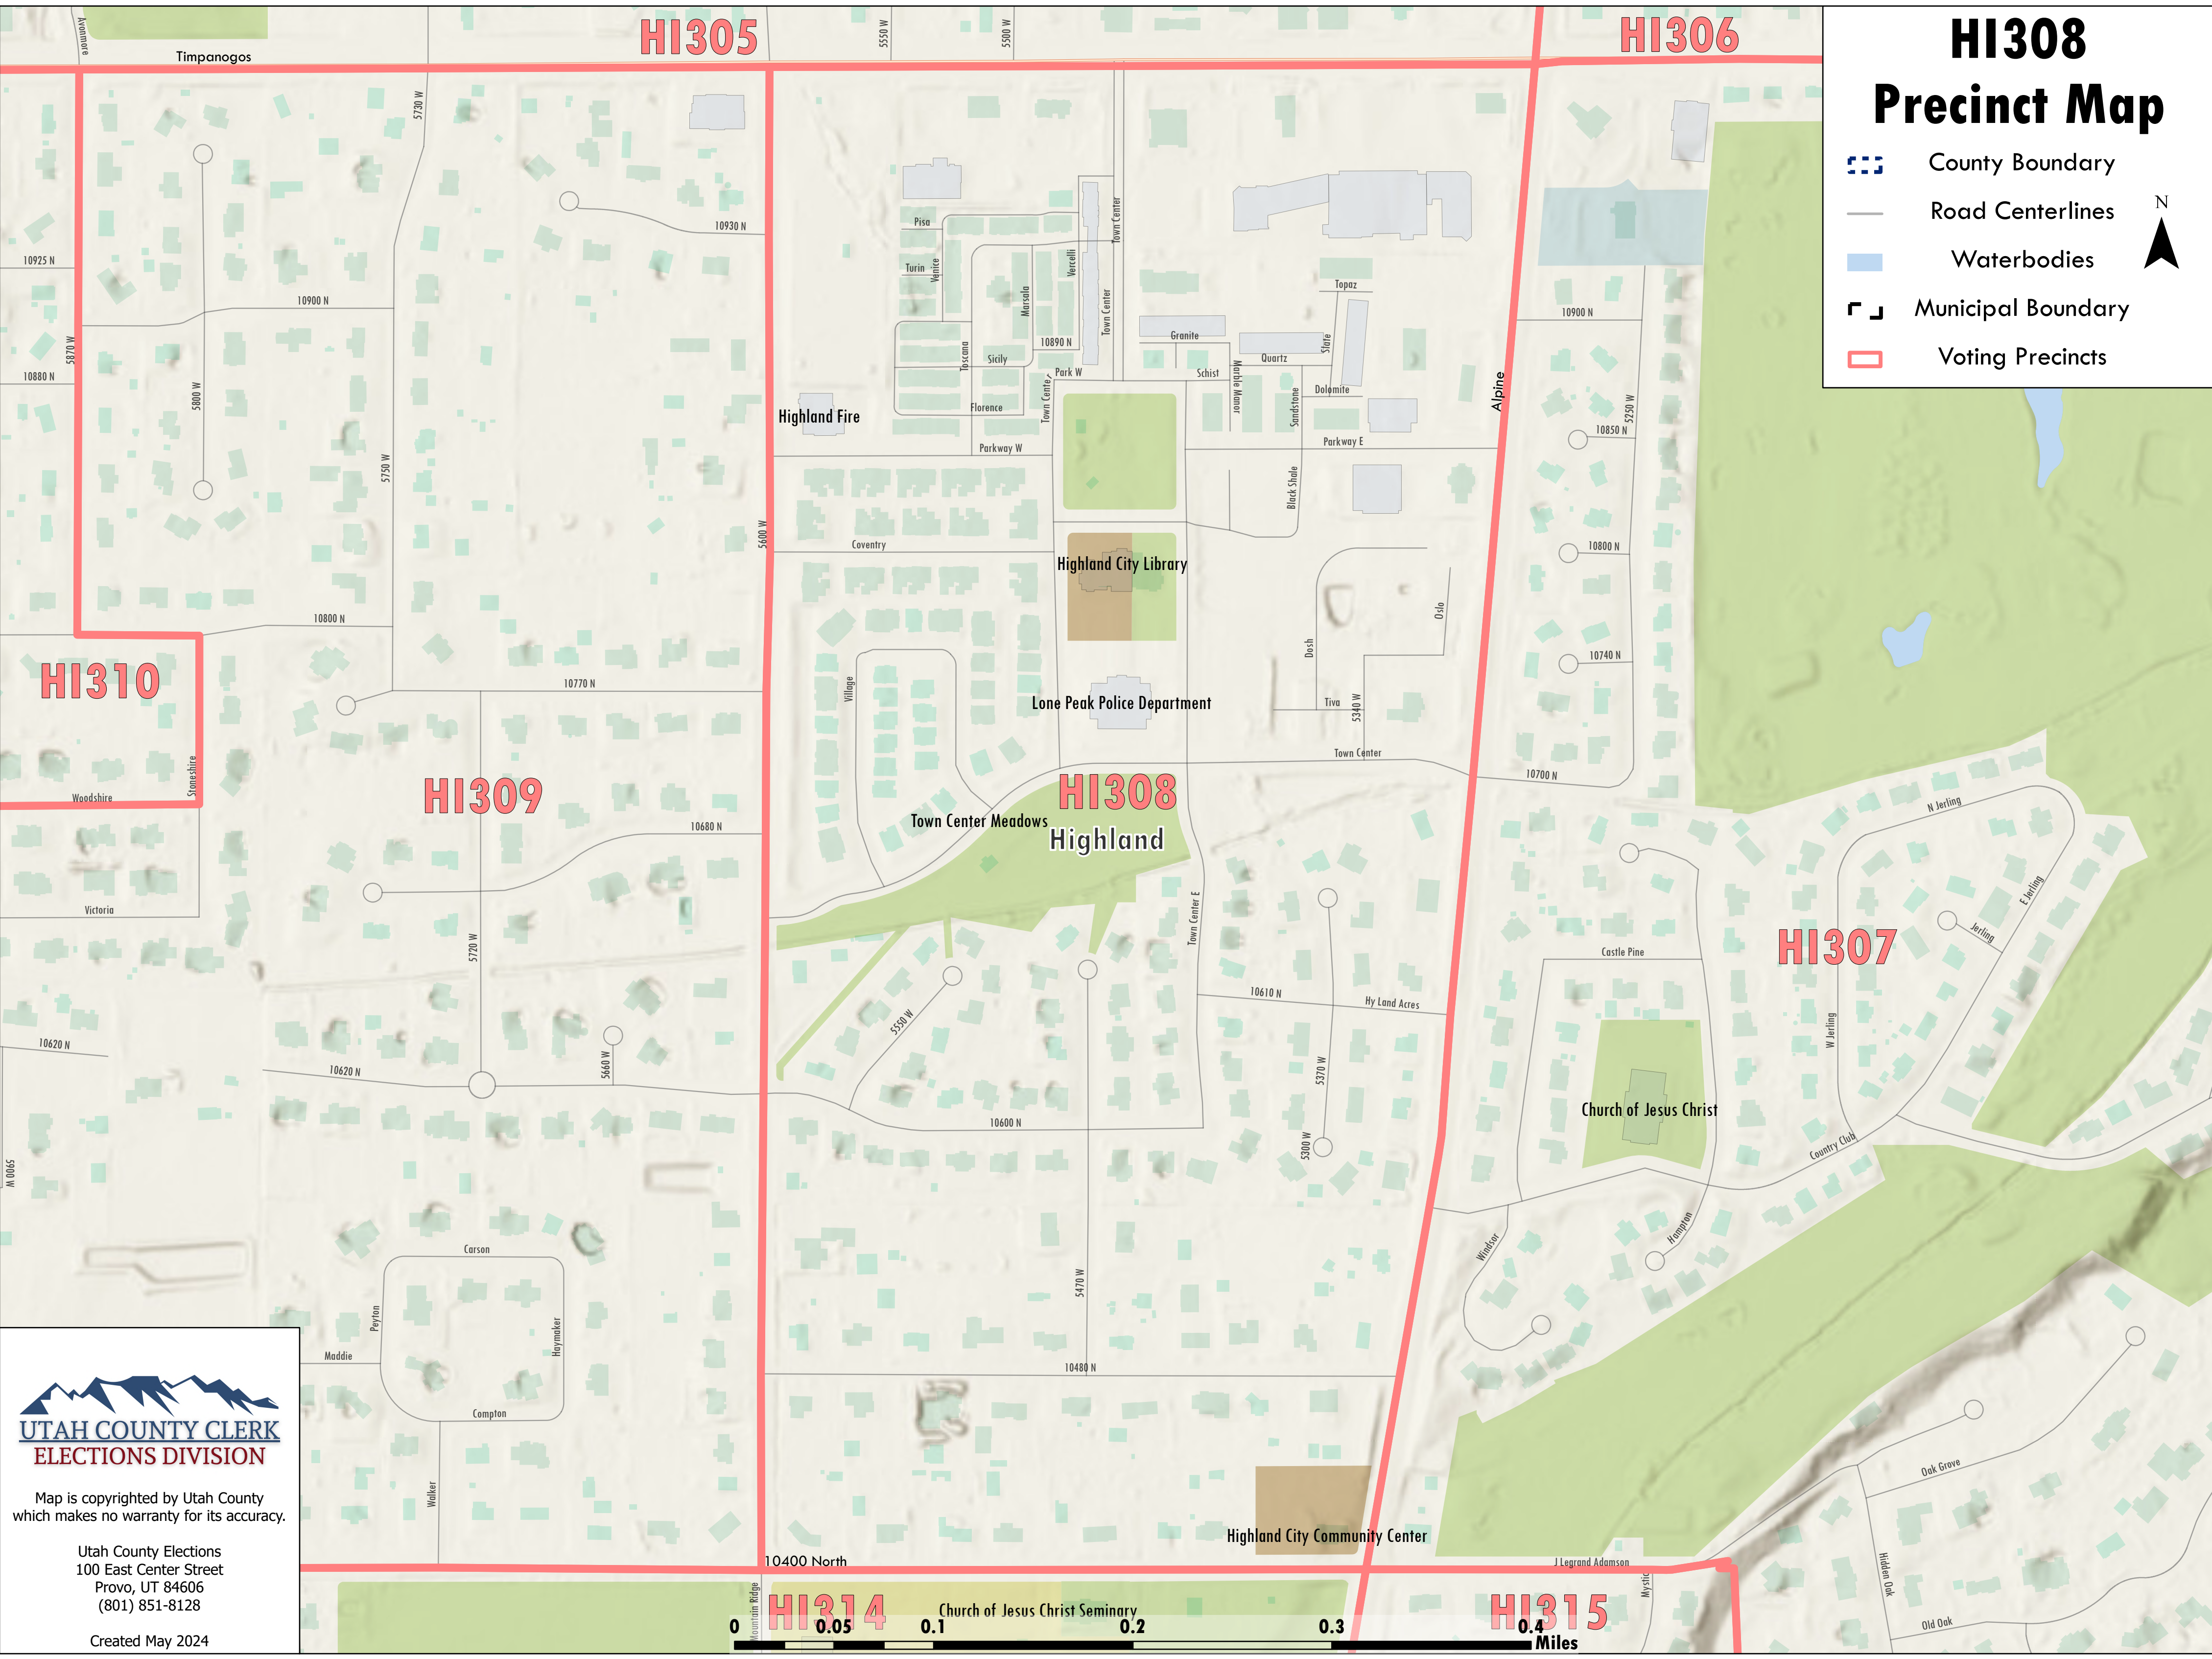

HI308 Precinct Map

-  County Boundary
-  Road Centerlines
-  Waterbodies
-  Municipal Boundary
-  Voting Precincts

**UTAH COUNTY CLERK
ELECTIONS DIVISION**

Map is copyrighted by Utah County
which makes no warranty for its accuracy.

Utah County Elections
100 East Center Street
Provo, UT 84606
(801) 851-8128

Created May 2024