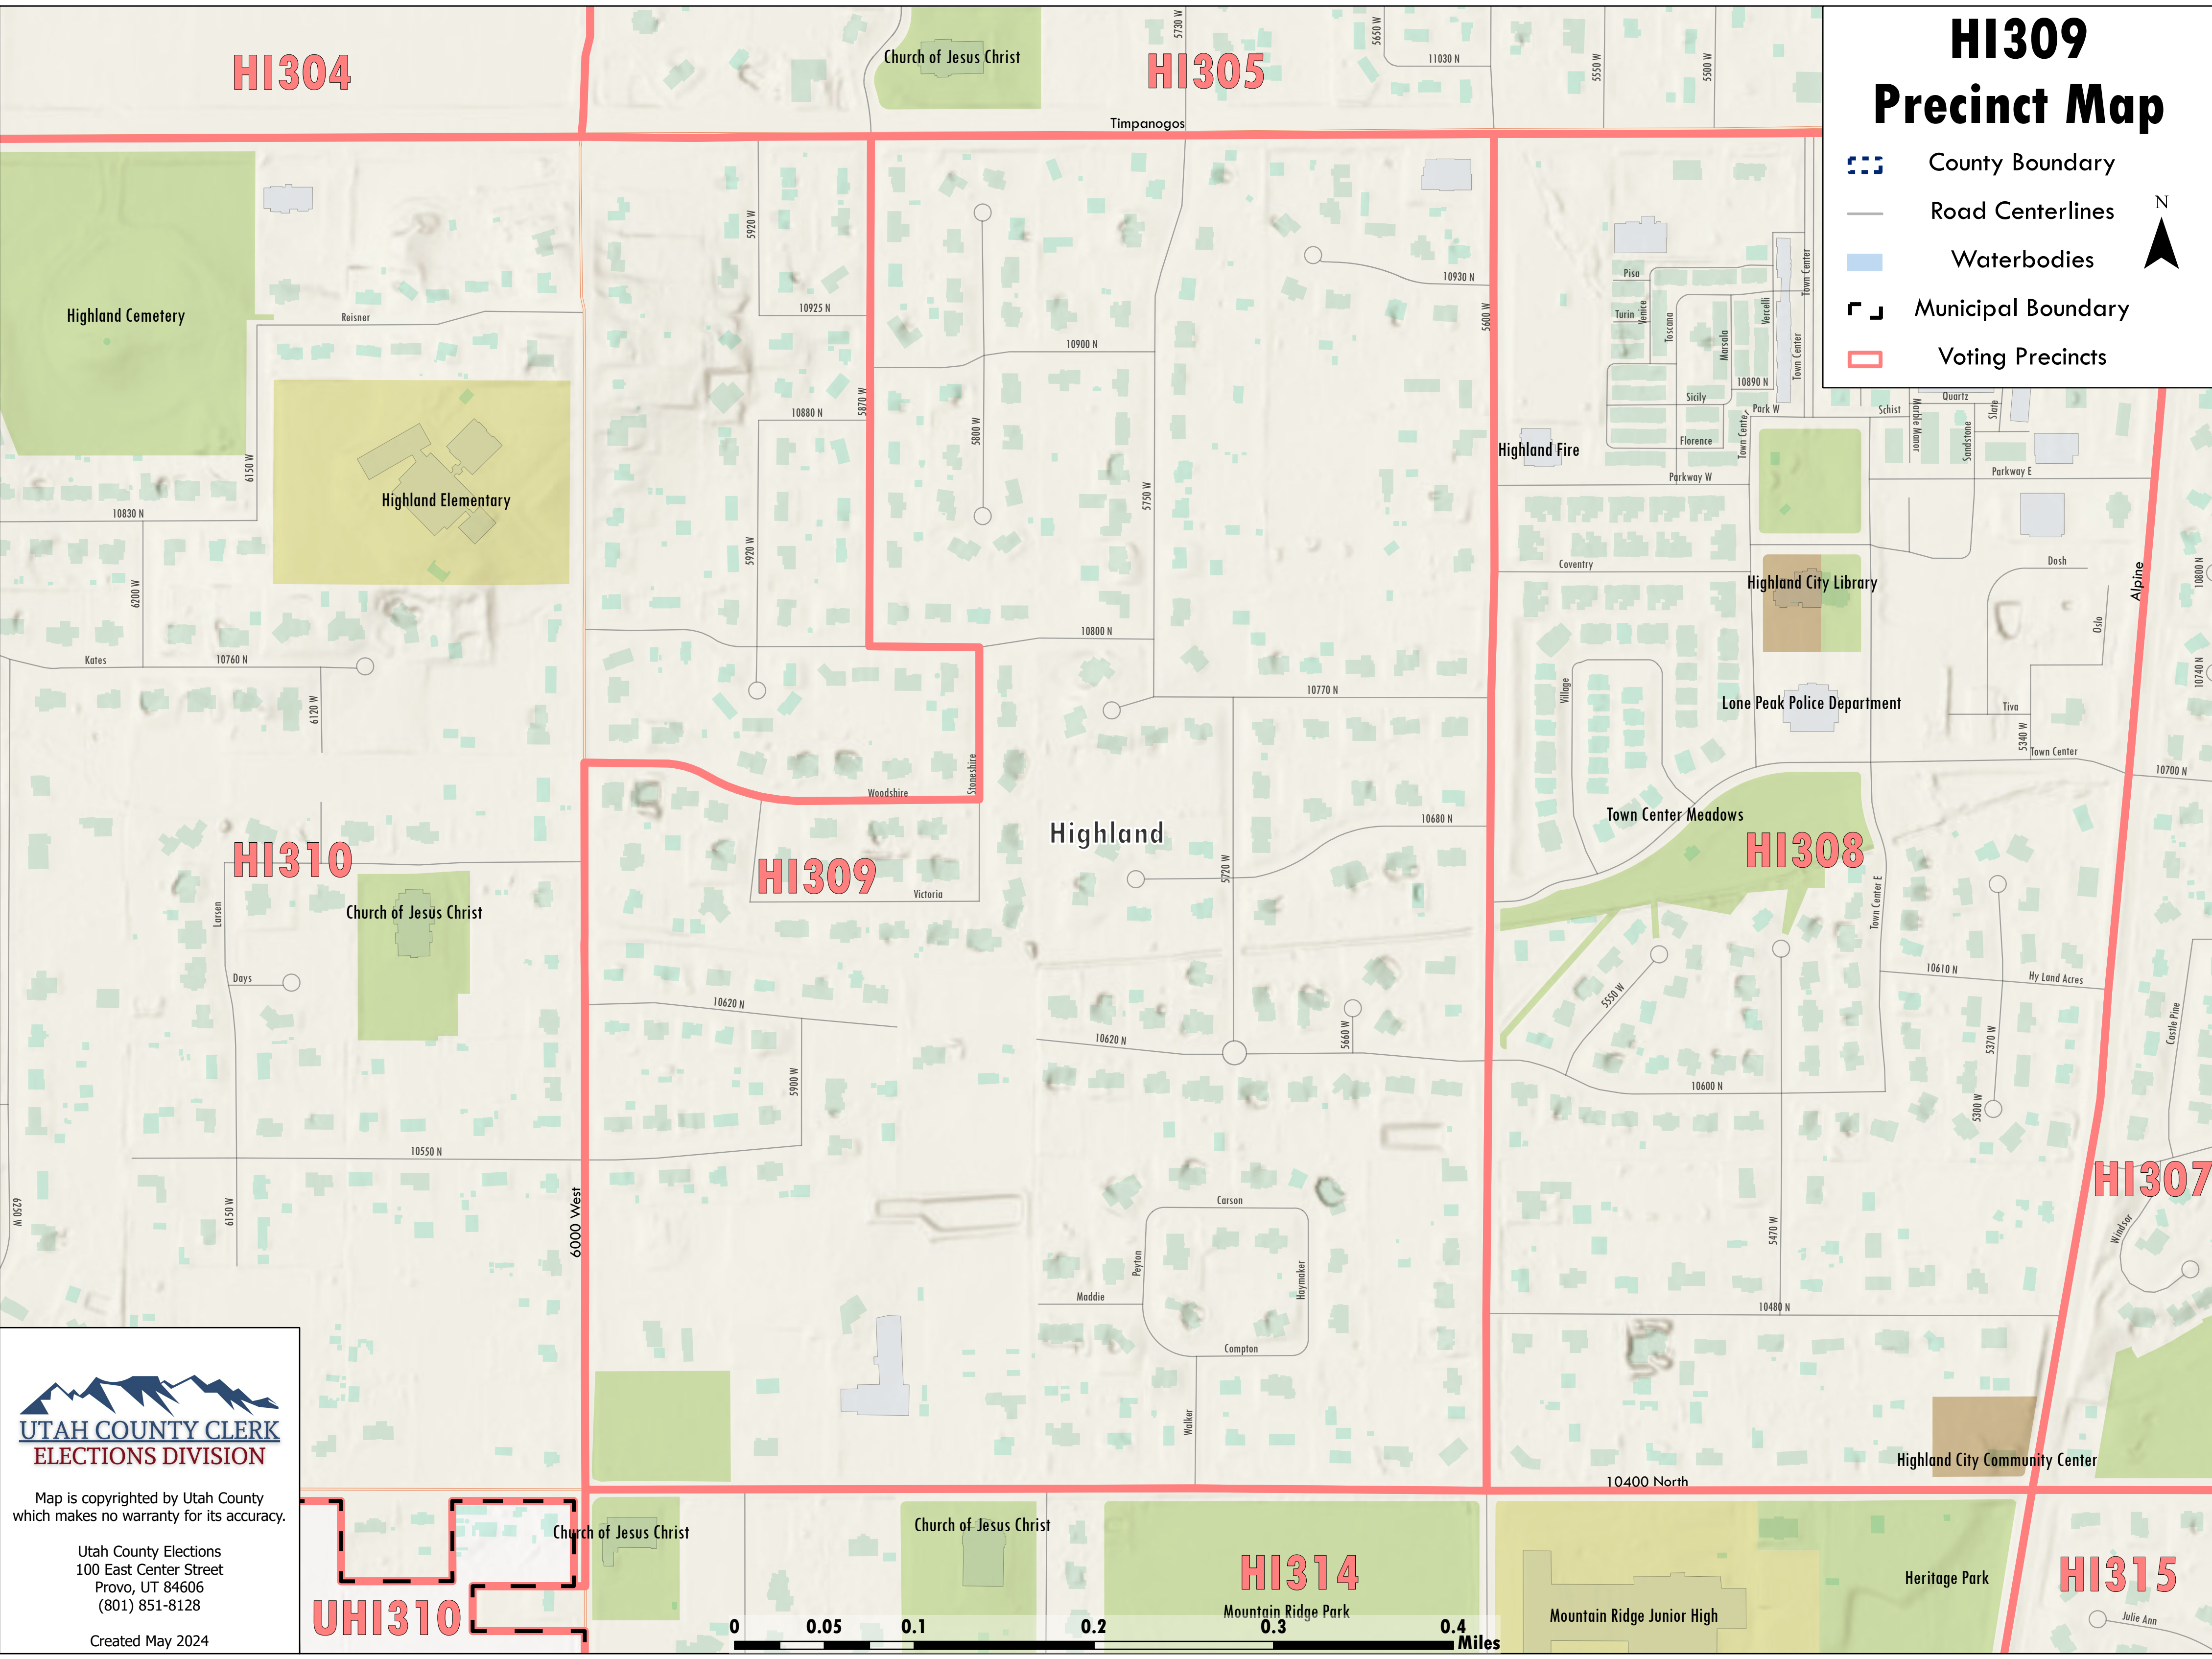

HI304

HI305

# HI309 Precinct Map

- County Boundary
- Road Centerlines
- Waterbodies
- Municipal Boundary
- Voting Precincts

HI310

HI309

HI308

HI307

HI314

HI315

UHI310

Map is copyrighted by Utah County which makes no warranty for its accuracy.

Utah County Elections  
100 East Center Street  
Provo, UT 84606  
(801) 851-8128

Created May 2024