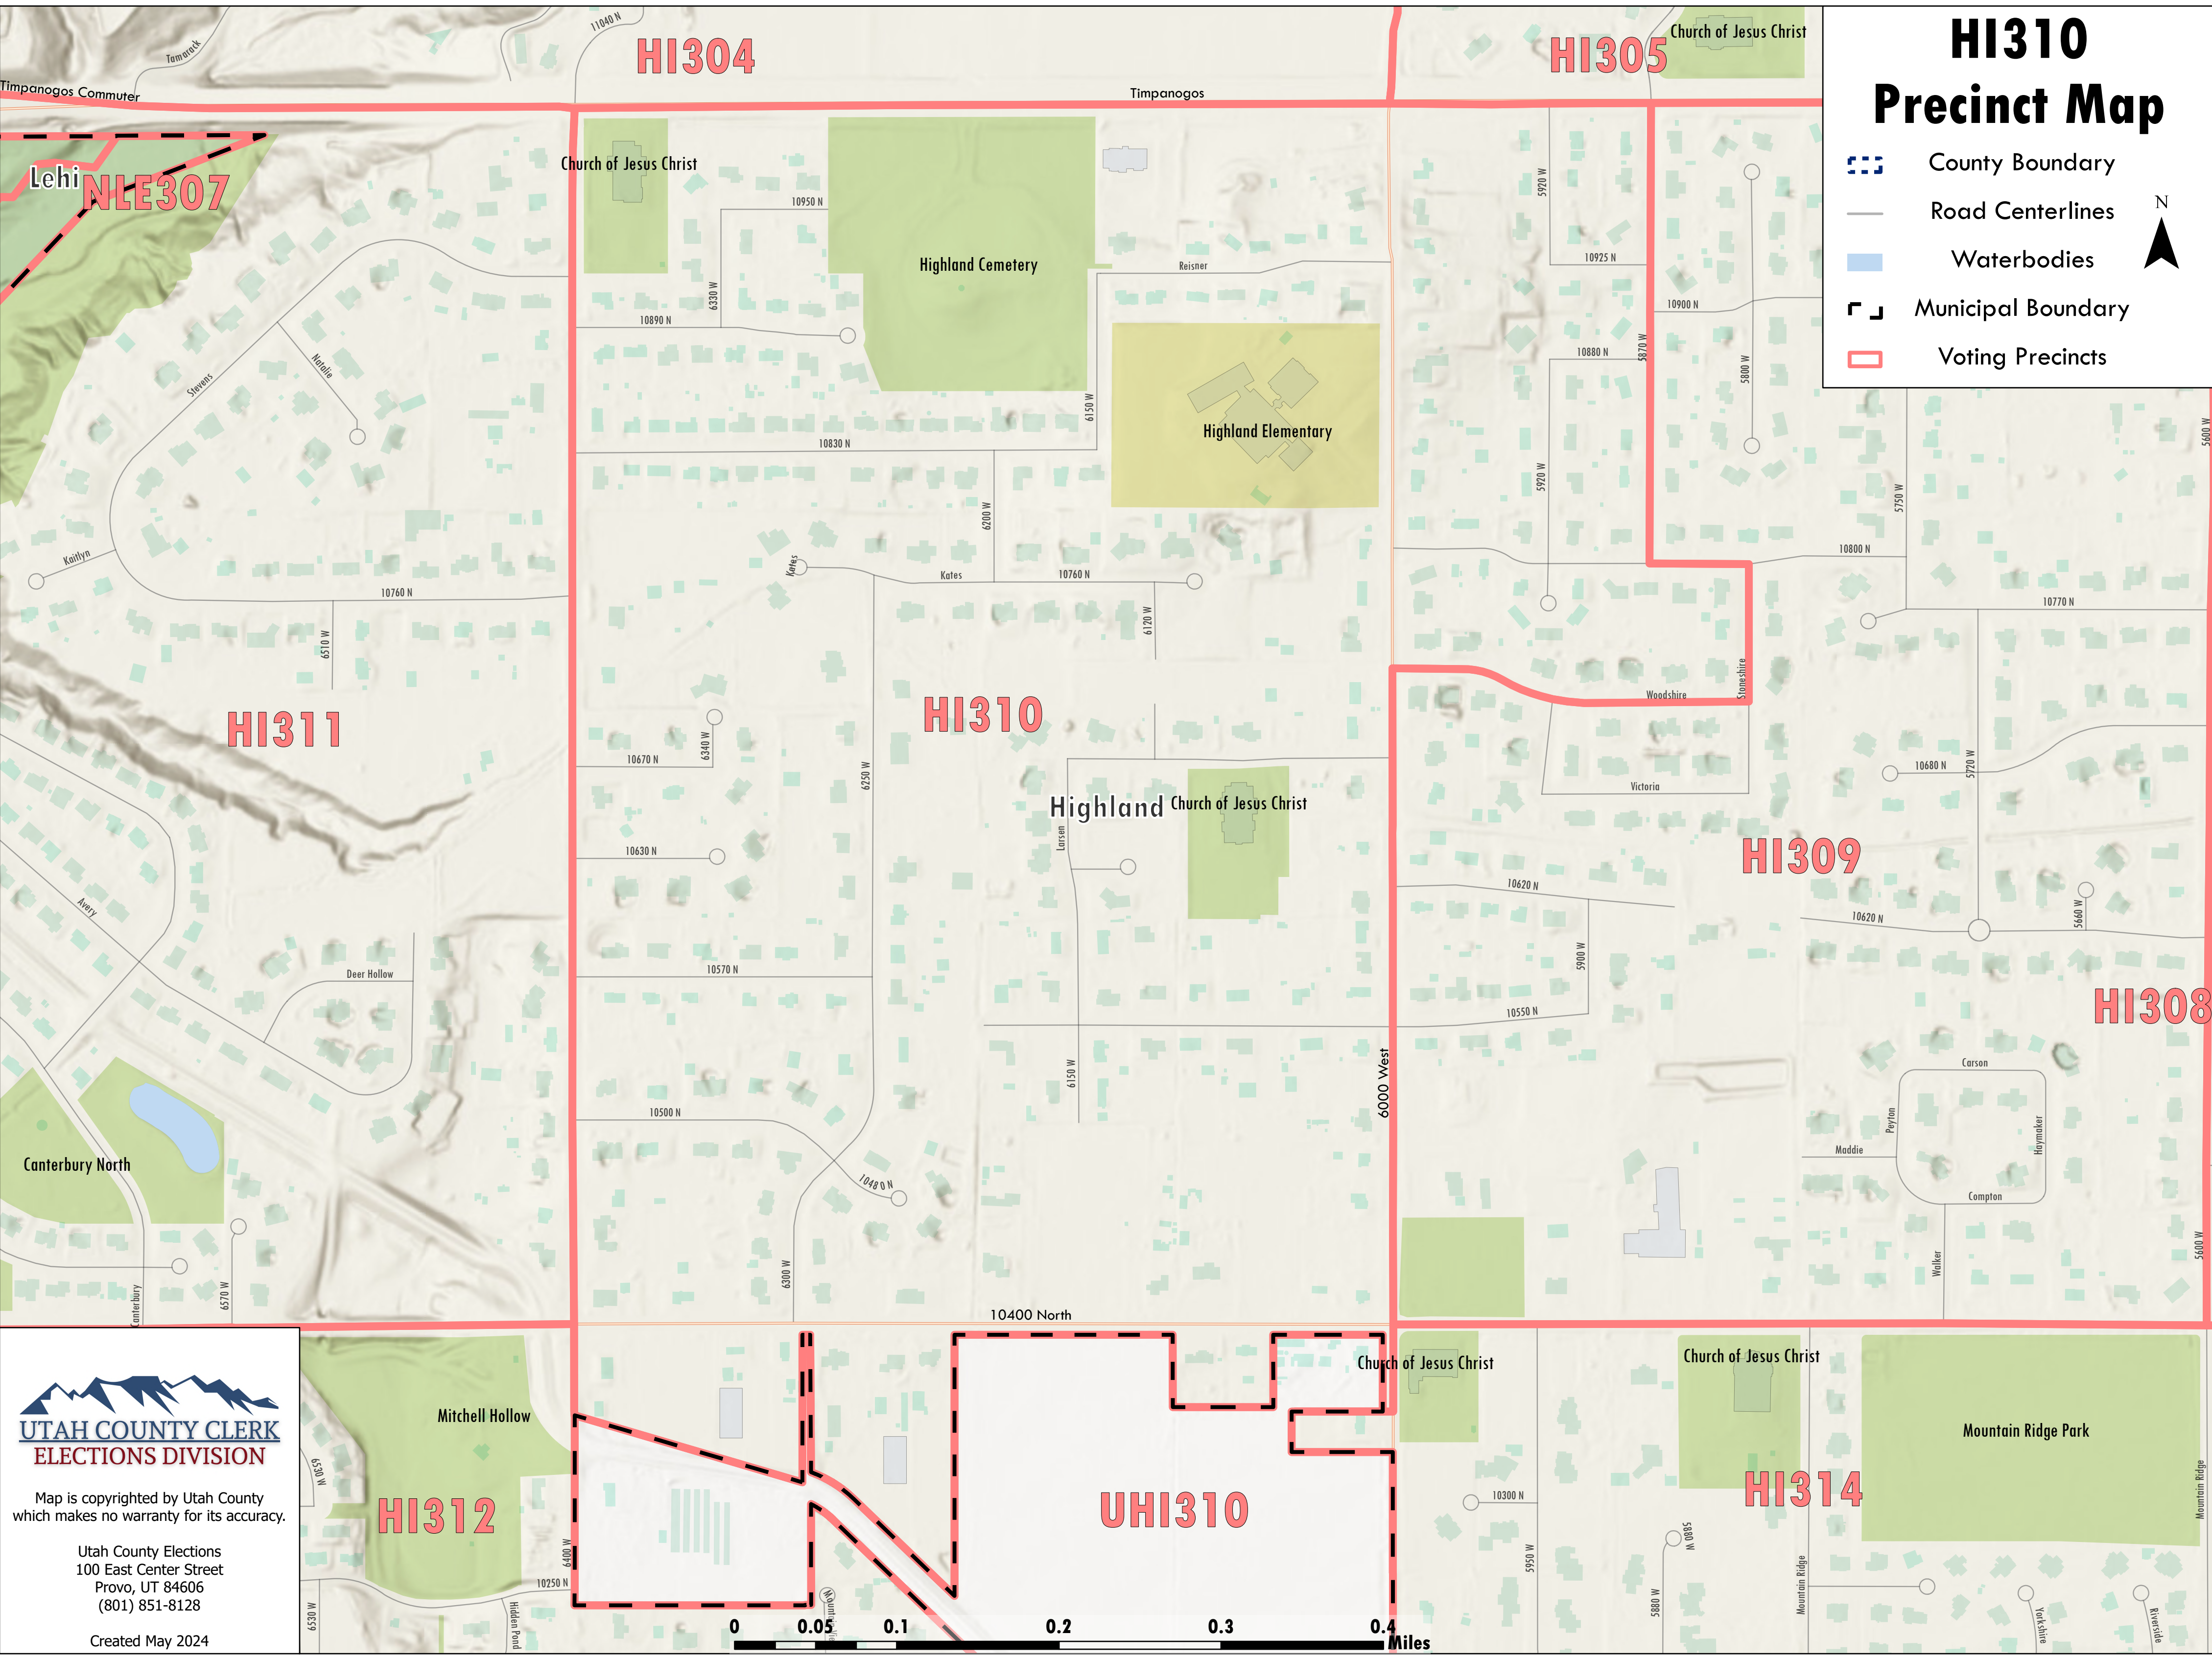

HI310 Precinct Map

-  County Boundary
-  Road Centerlines
-  Waterbodies
-  Municipal Boundary
-  Voting Precincts

Map is copyrighted by Utah County which makes no warranty for its accuracy.

Utah County Elections
100 East Center Street
Provo, UT 84606
(801) 851-8128

Created May 2024