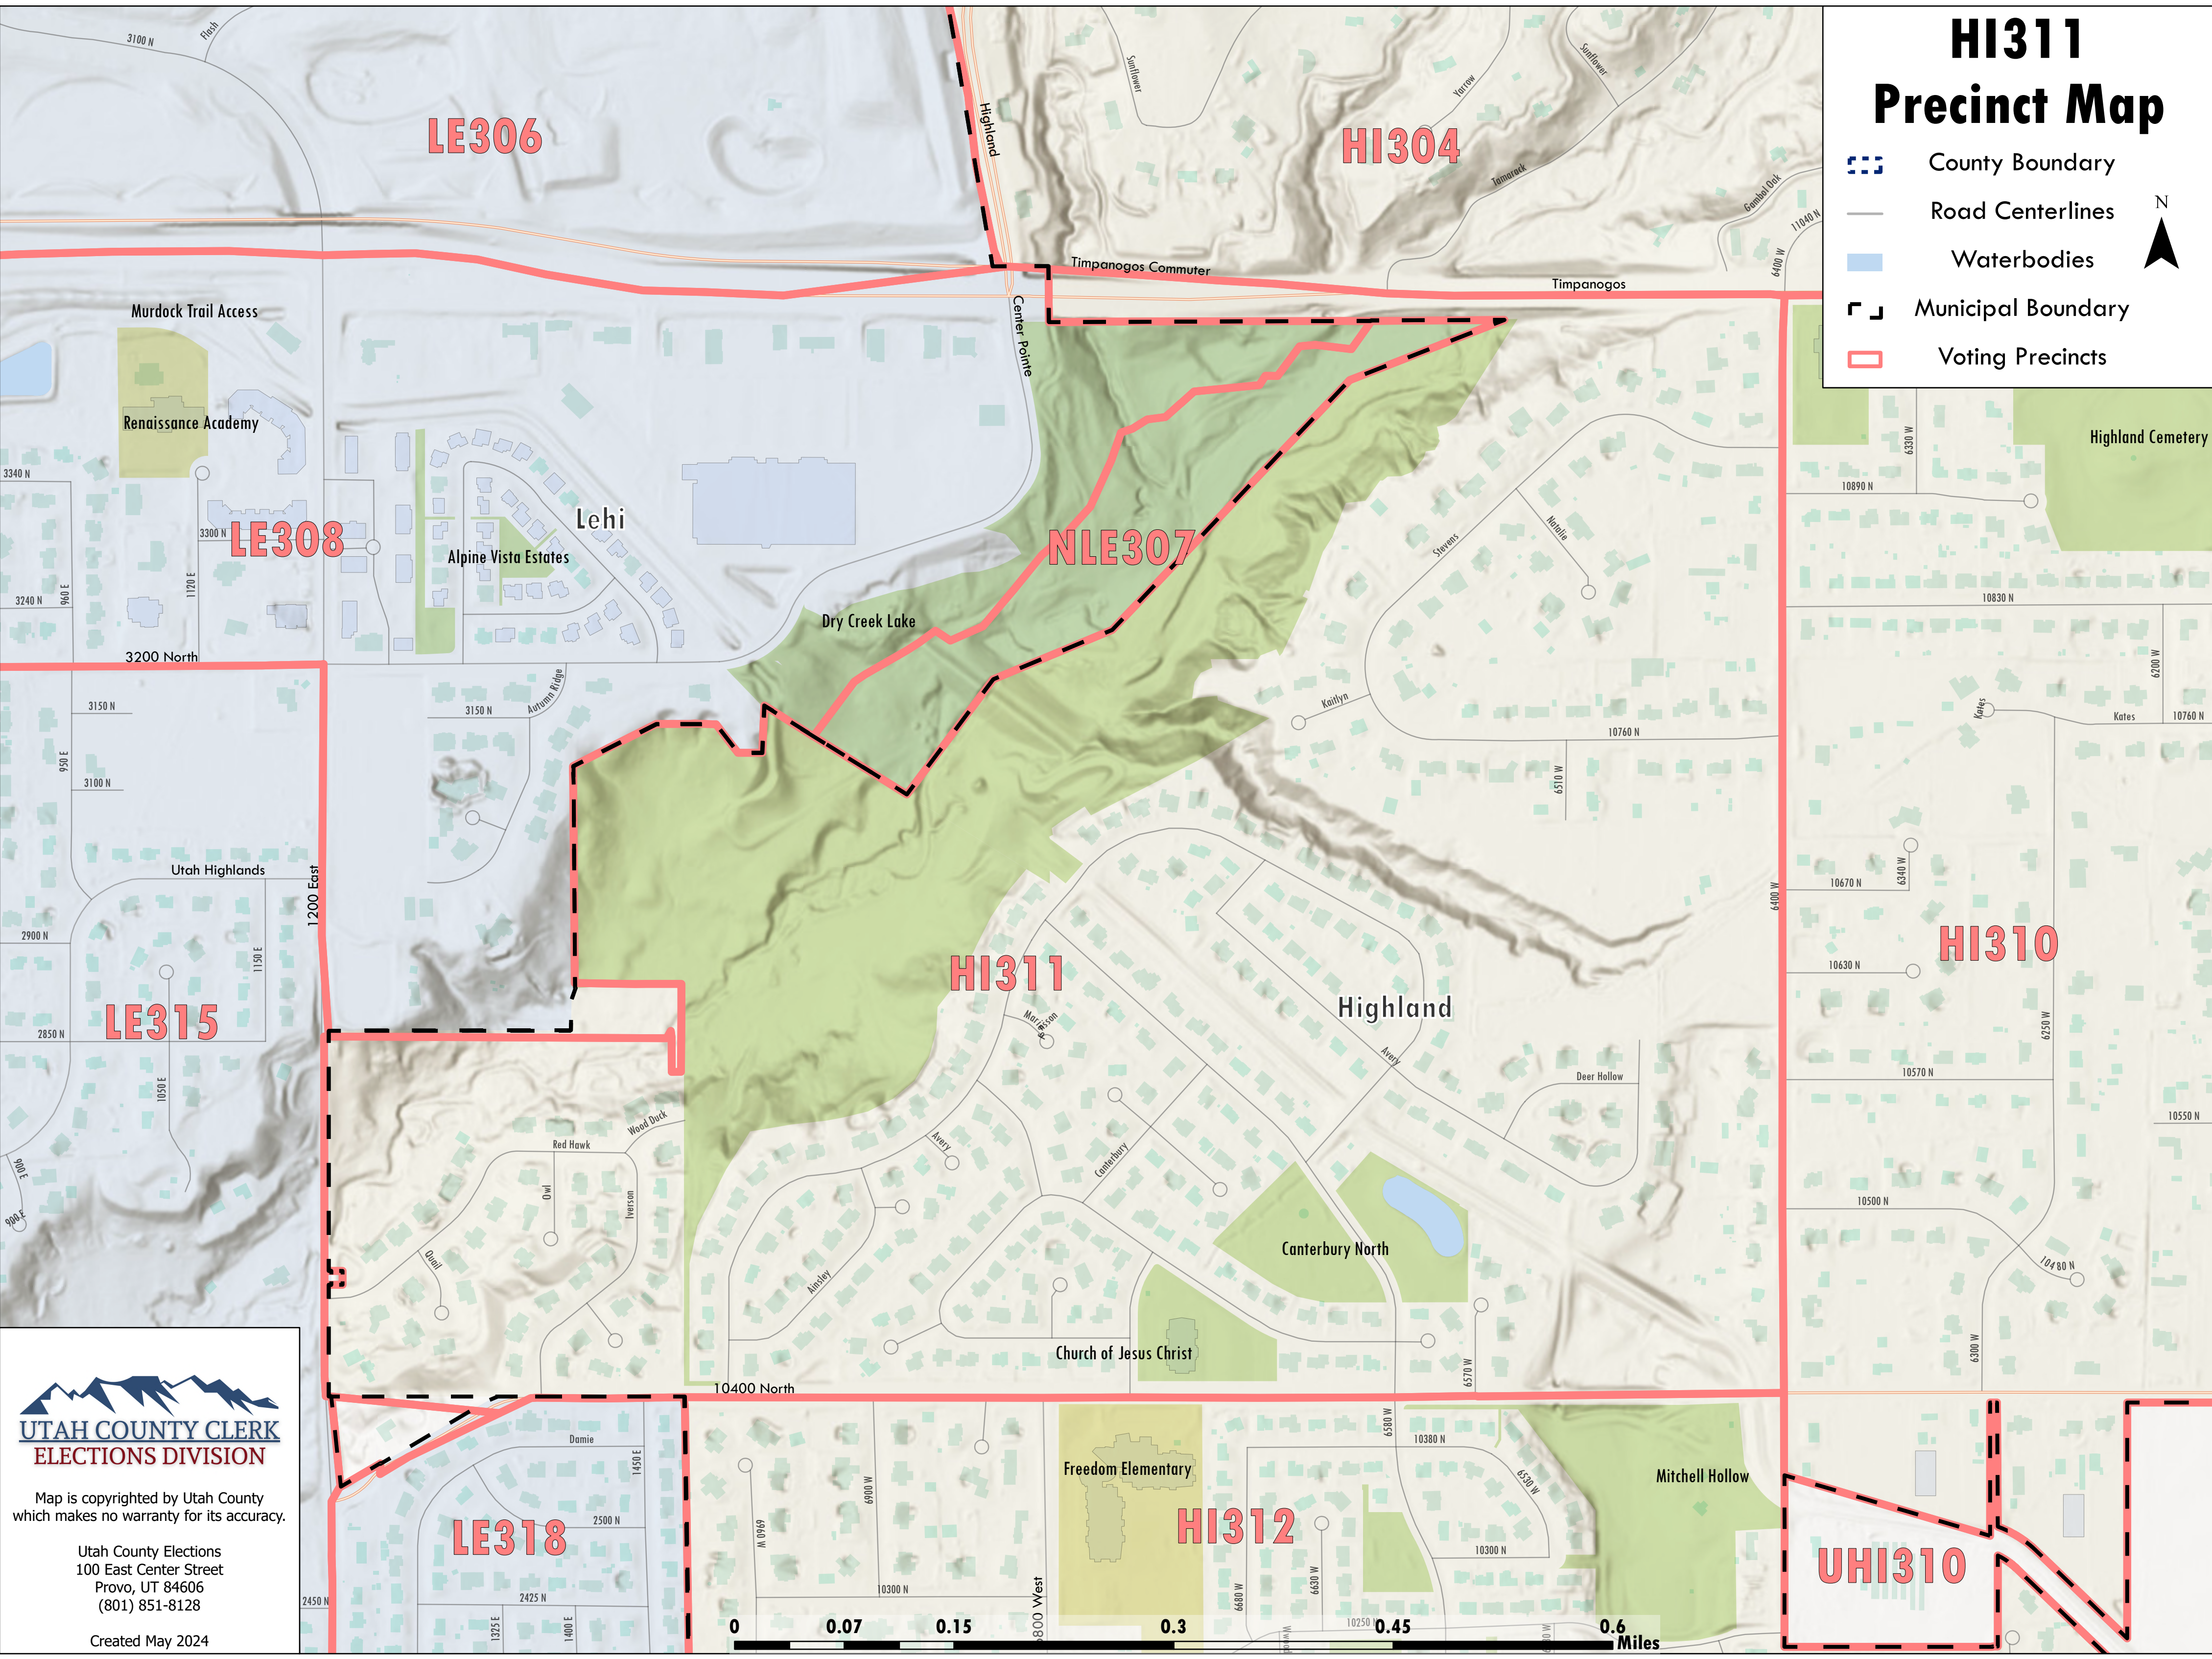

HI311 Precinct Map

-  County Boundary
-  Road Centerlines
-  Waterbodies
-  Municipal Boundary
-  Voting Precincts

Map is copyrighted by Utah County which makes no warranty for its accuracy.

Utah County Elections
100 East Center Street
Provo, UT 84606
(801) 851-8128

Created May 2024