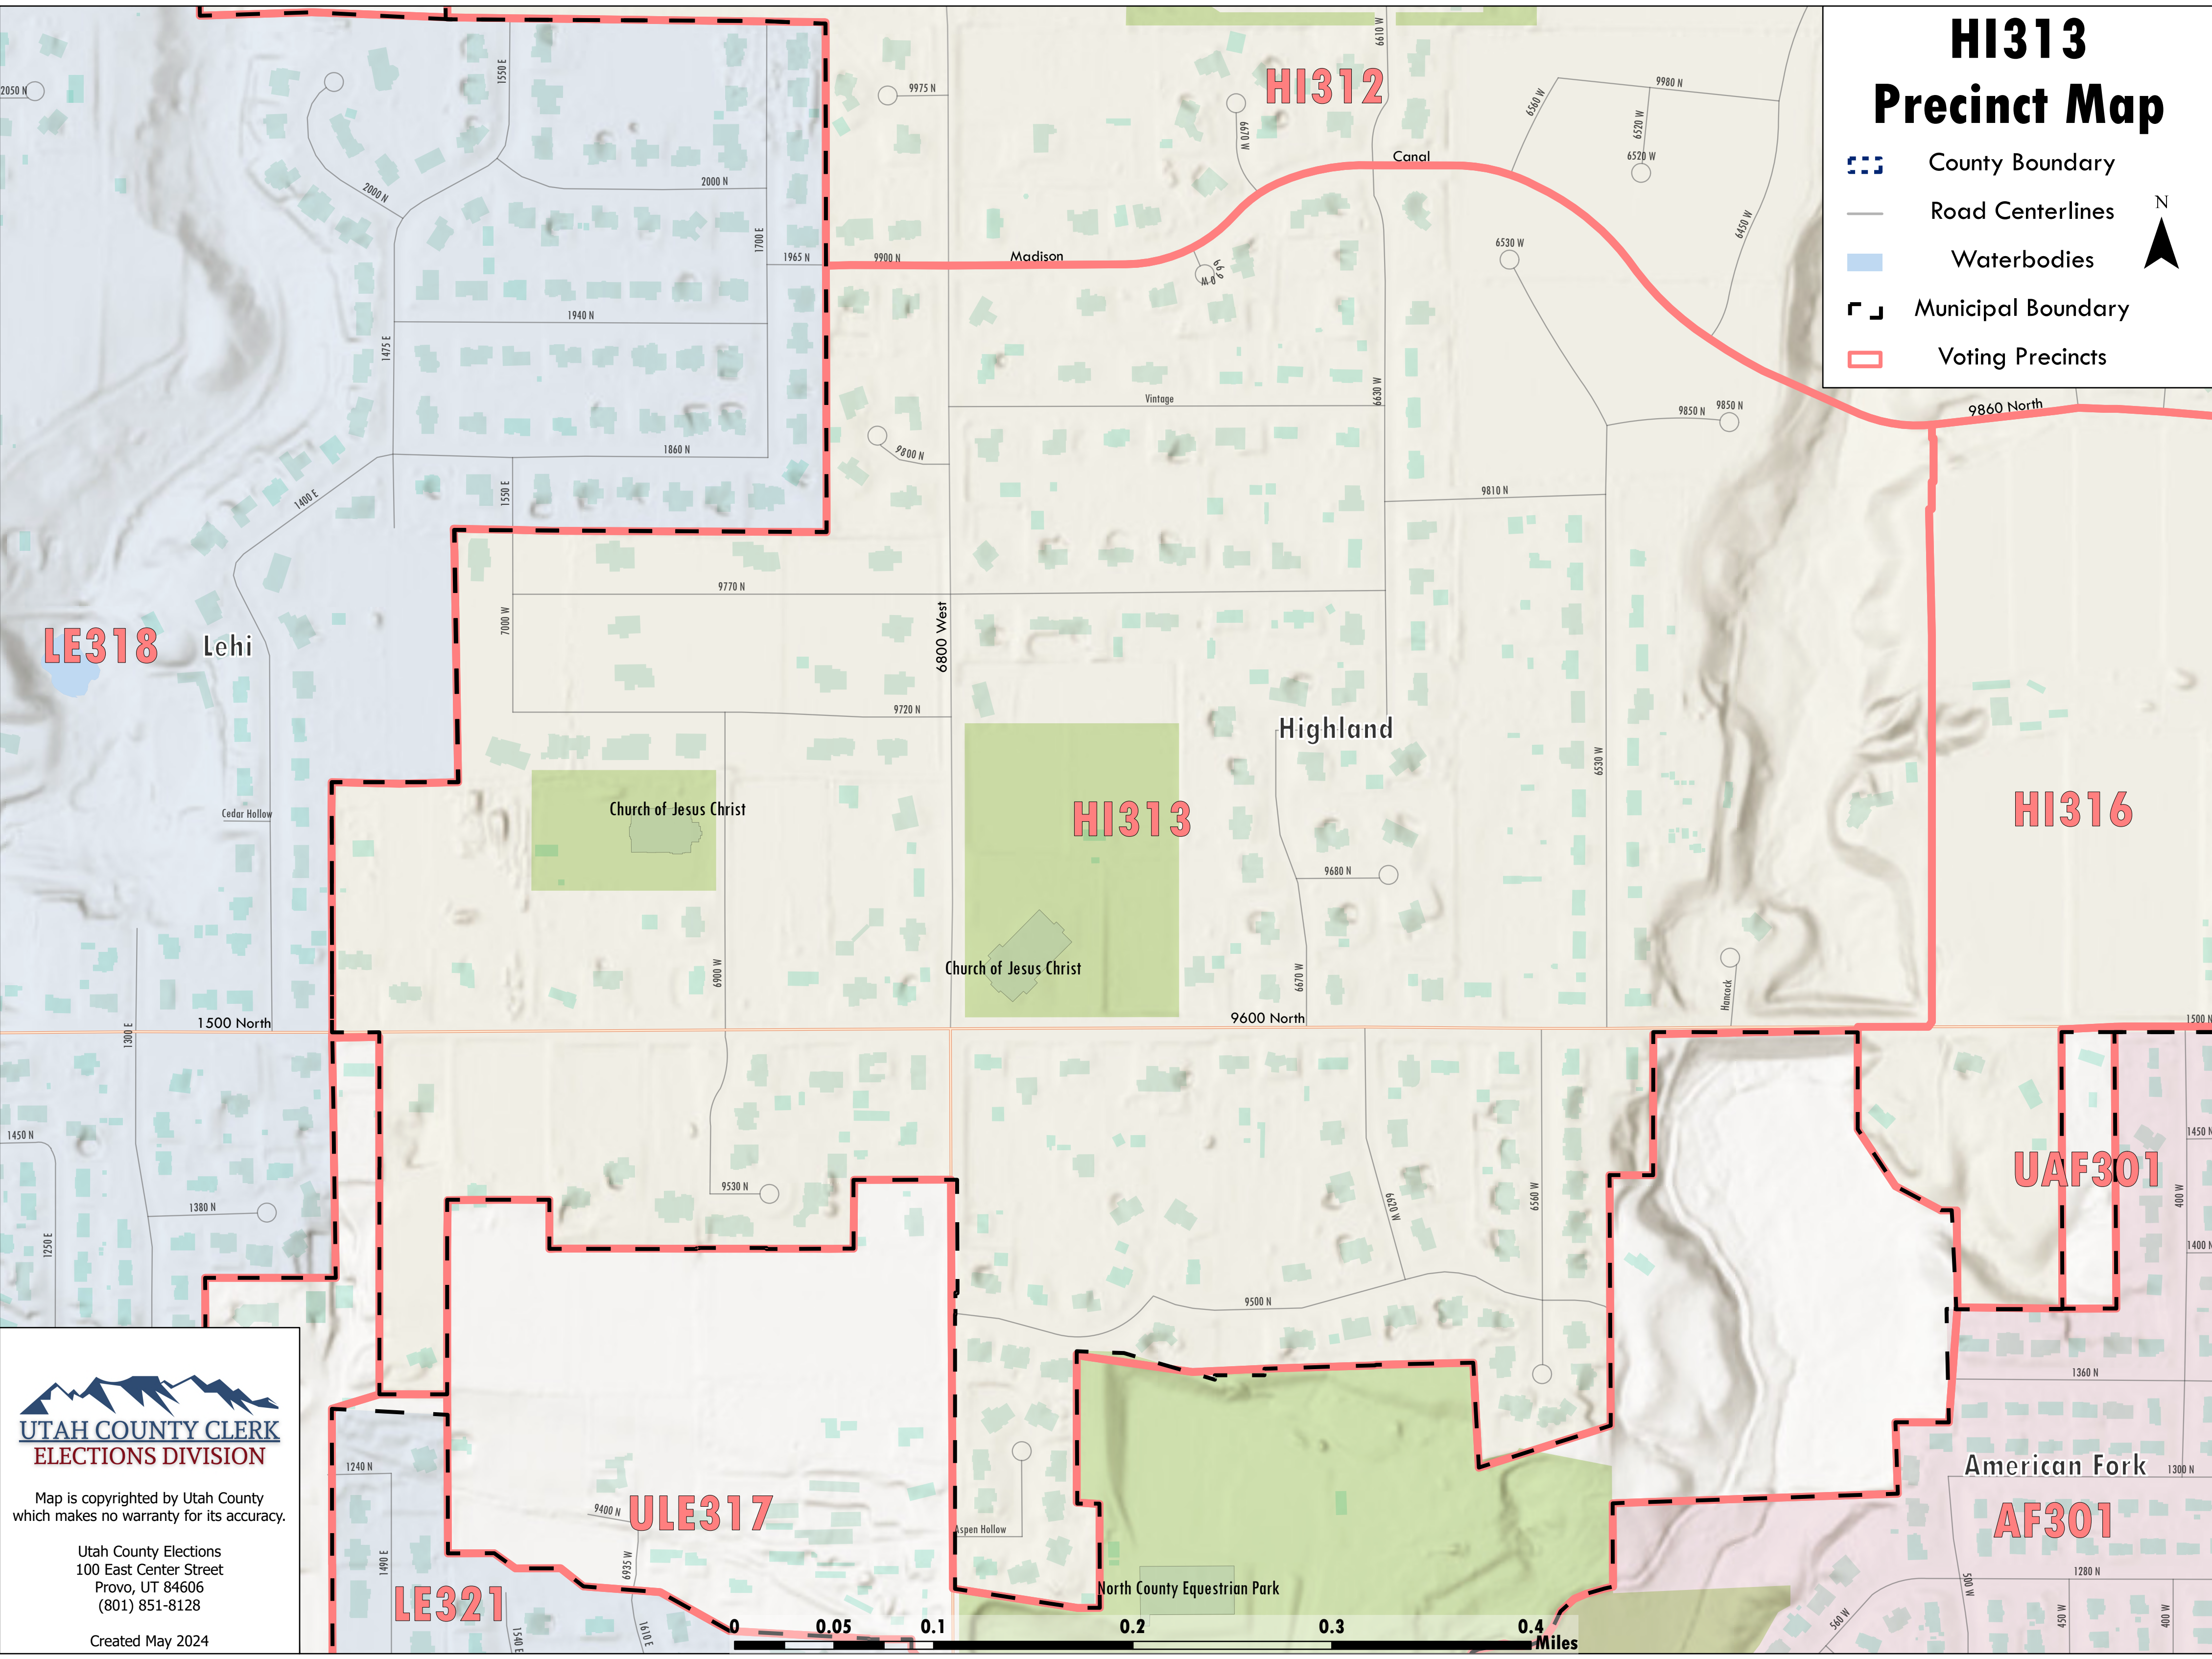

# HI313 Precinct Map

-  County Boundary
-  Road Centerlines
-  Waterbodies
-  Municipal Boundary
-  Voting Precincts

Map is copyrighted by Utah County which makes no warranty for its accuracy.

Utah County Elections  
100 East Center Street  
Provo, UT 84606  
(801) 851-8128

Created May 2024