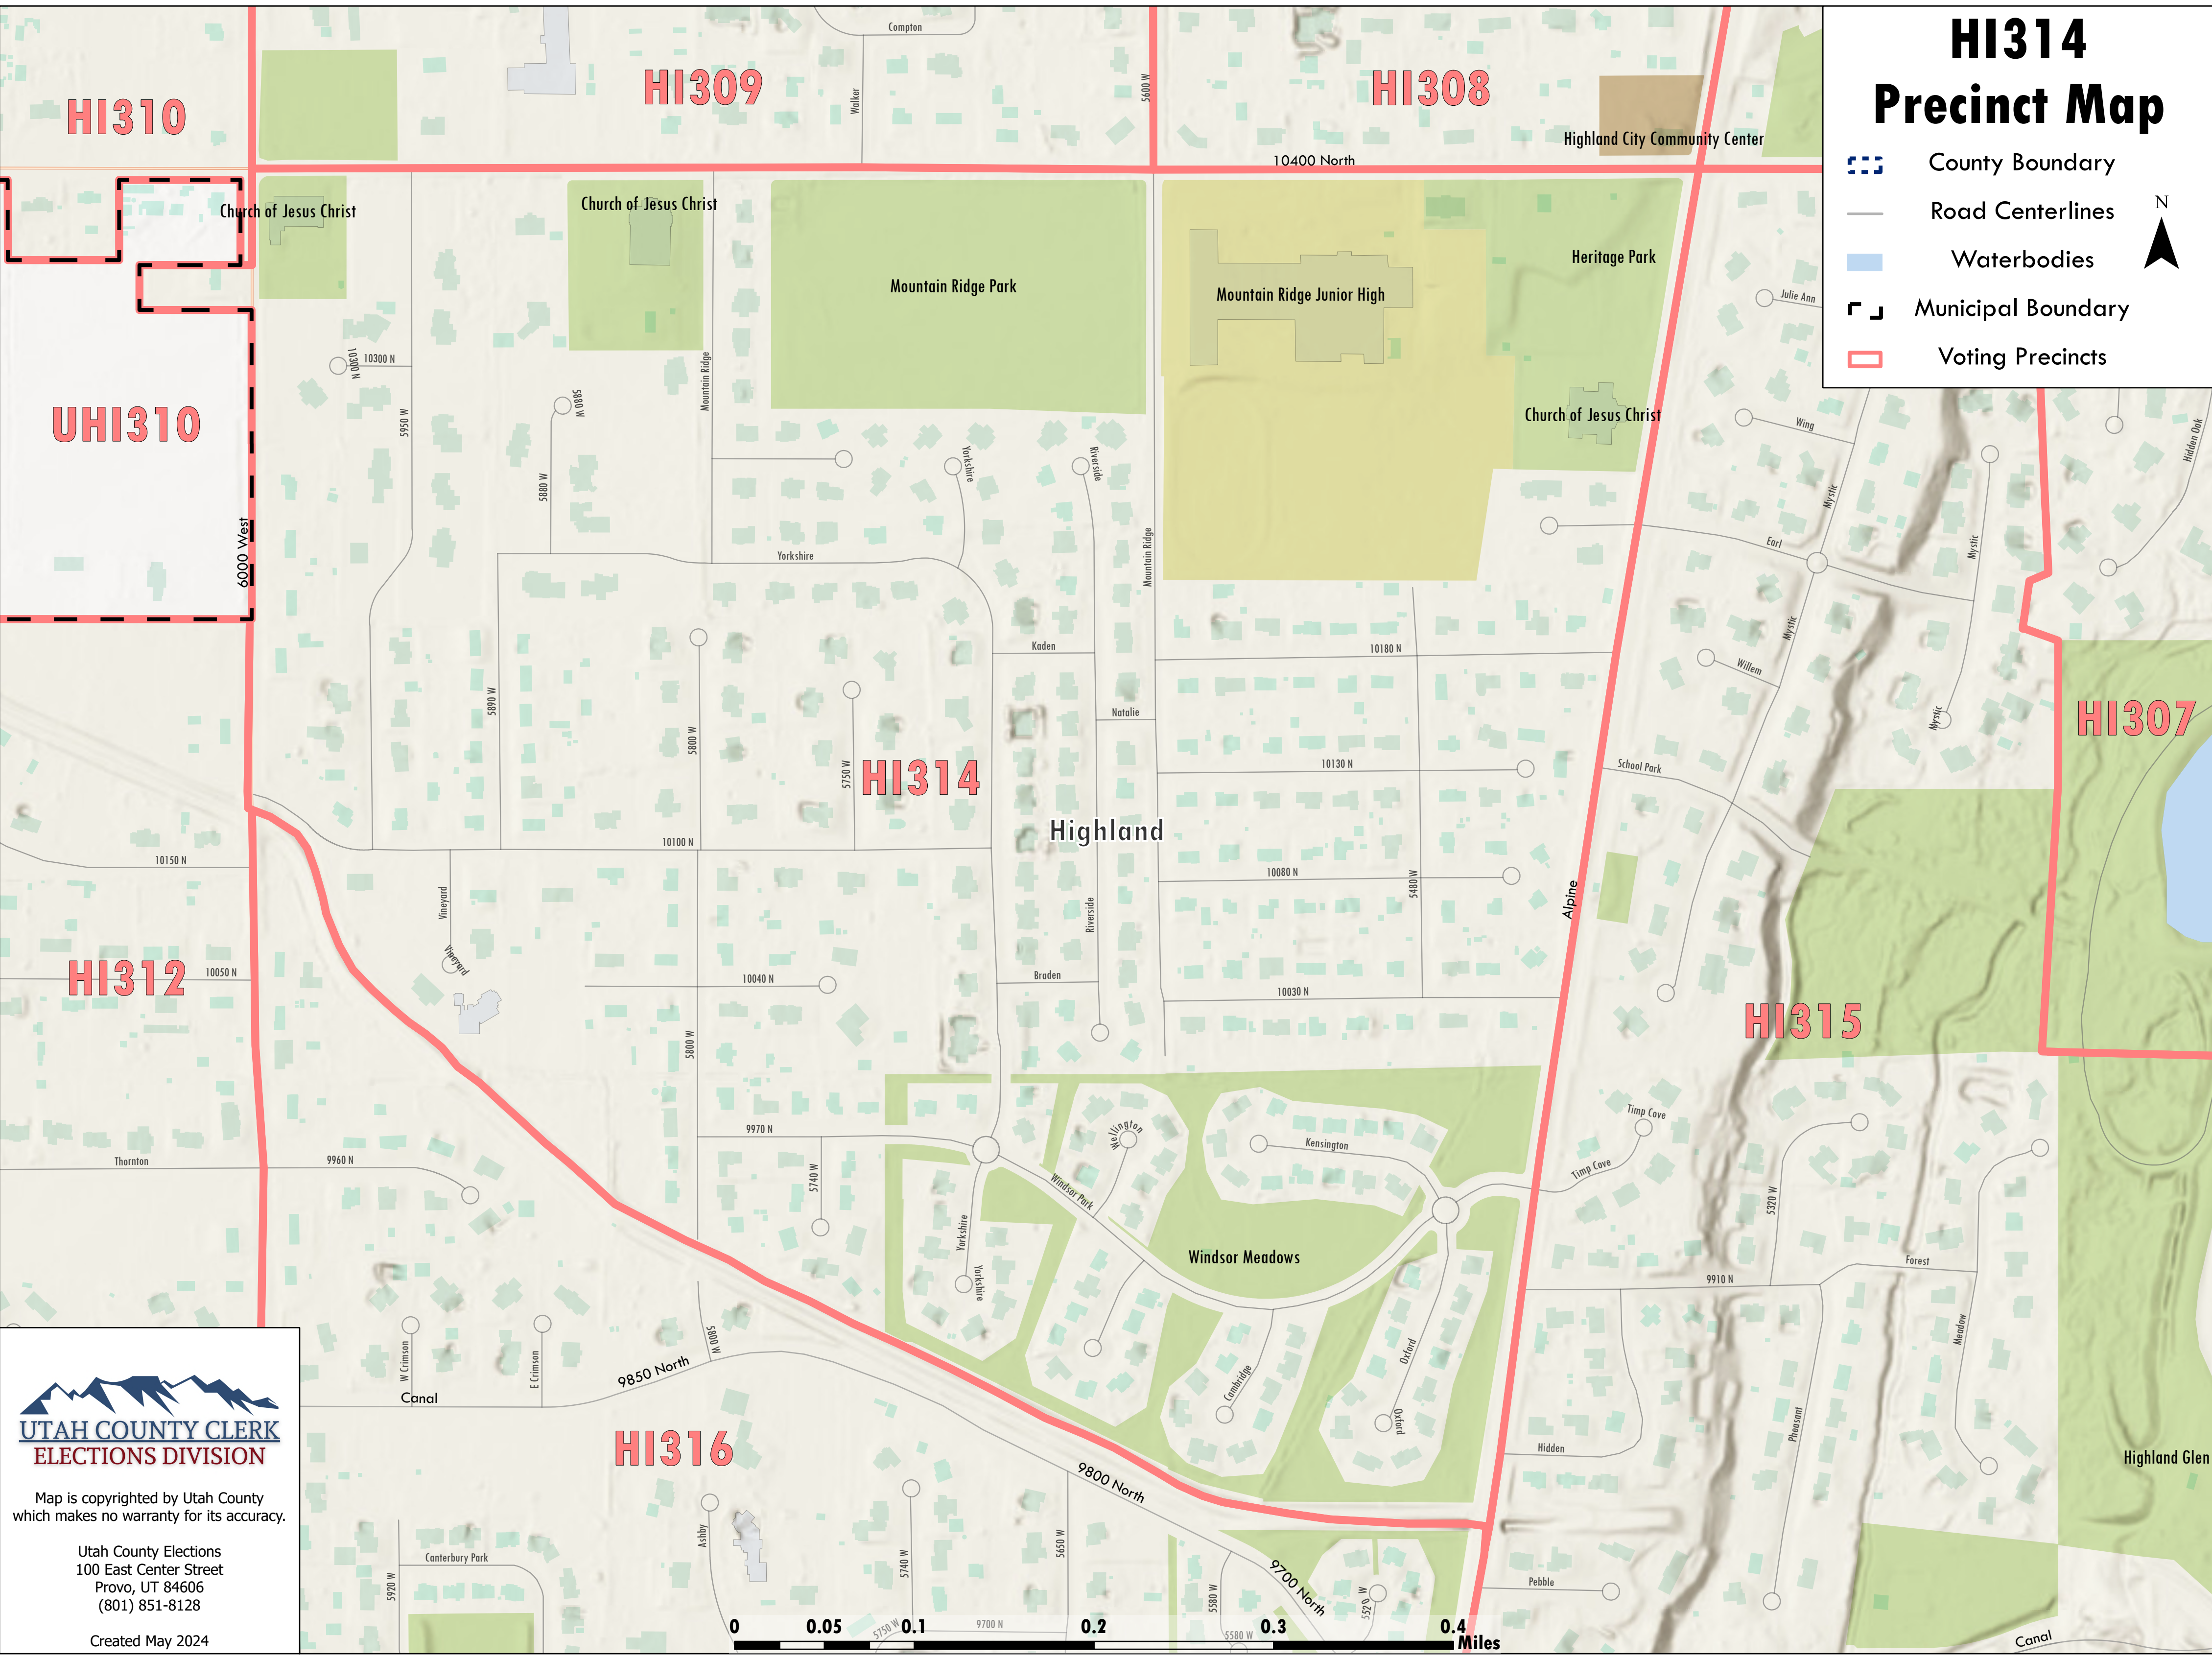

HI314 Precinct Map

-  County Boundary
-  Road Centerlines
-  Waterbodies
-  Municipal Boundary
-  Voting Precincts

Map is copyrighted by Utah County which makes no warranty for its accuracy.

Utah County Elections
100 East Center Street
Provo, UT 84606
(801) 851-8128

Created May 2024