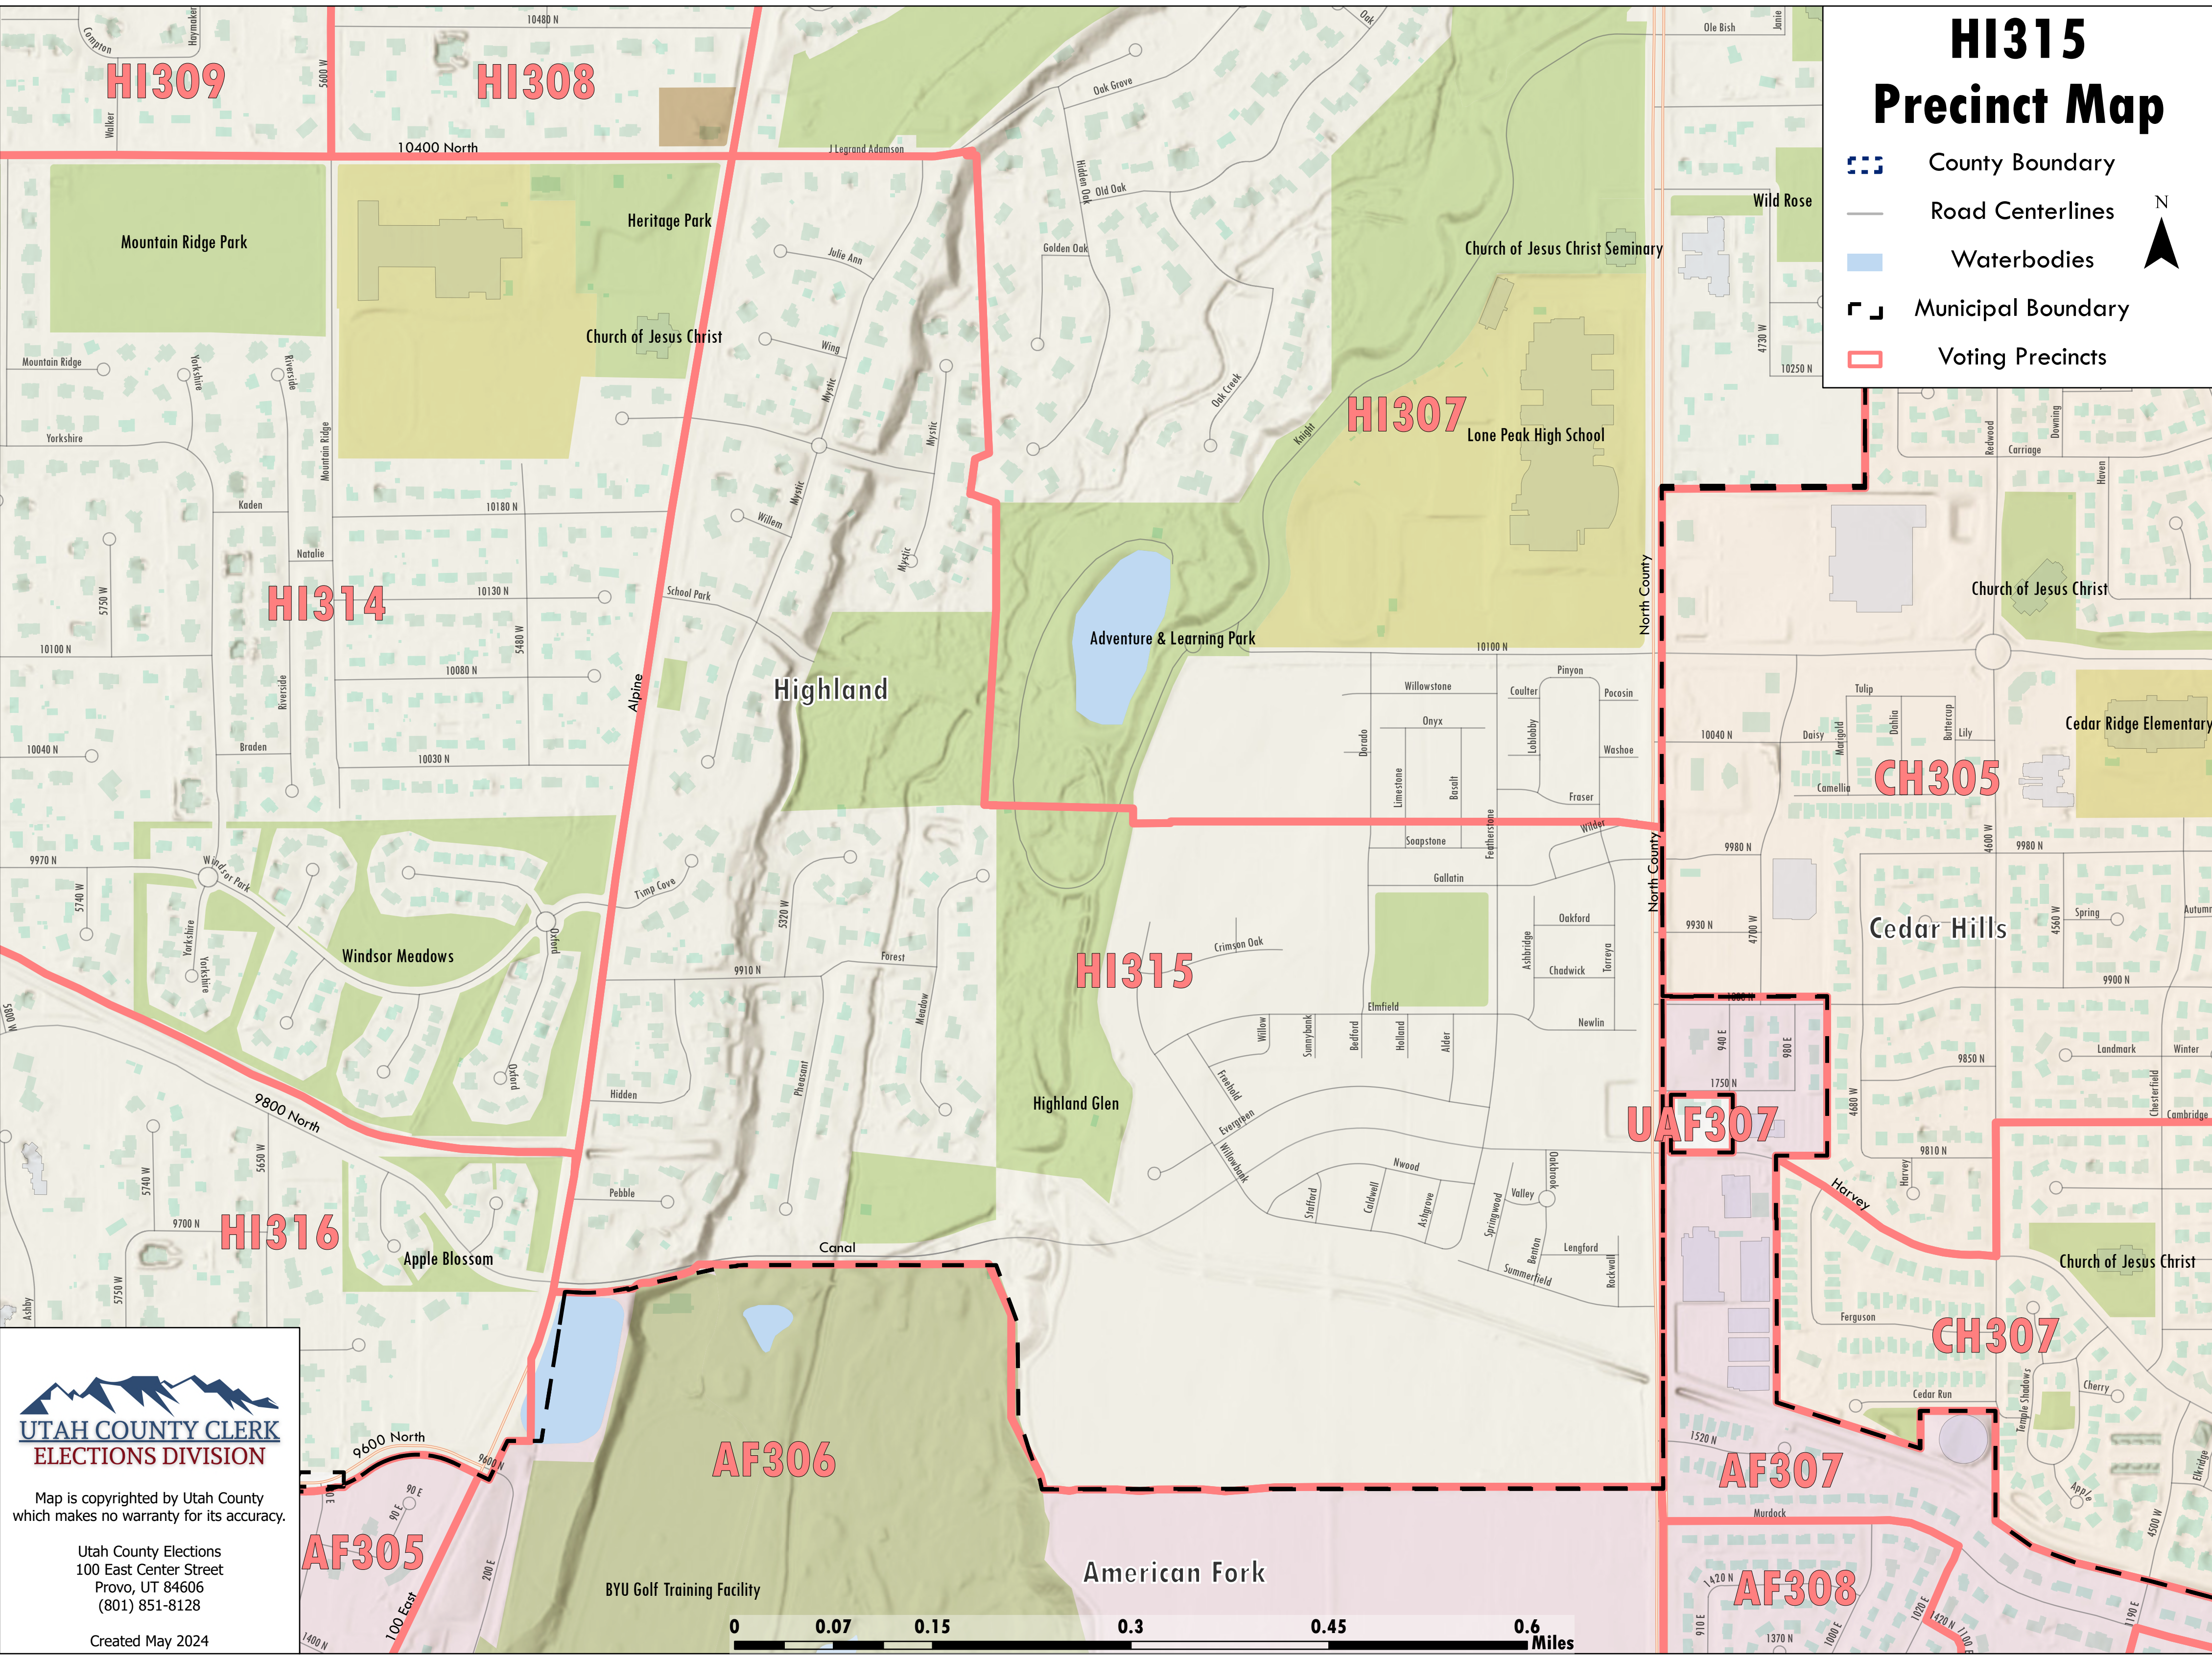

# HI315 Precinct Map

-  County Boundary
-  Road Centerlines
-  Waterbodies
-  Municipal Boundary
-  Voting Precincts

Map is copyrighted by Utah County which makes no warranty for its accuracy.

Utah County Elections  
100 East Center Street  
Provo, UT 84606  
(801) 851-8128

Created May 2024