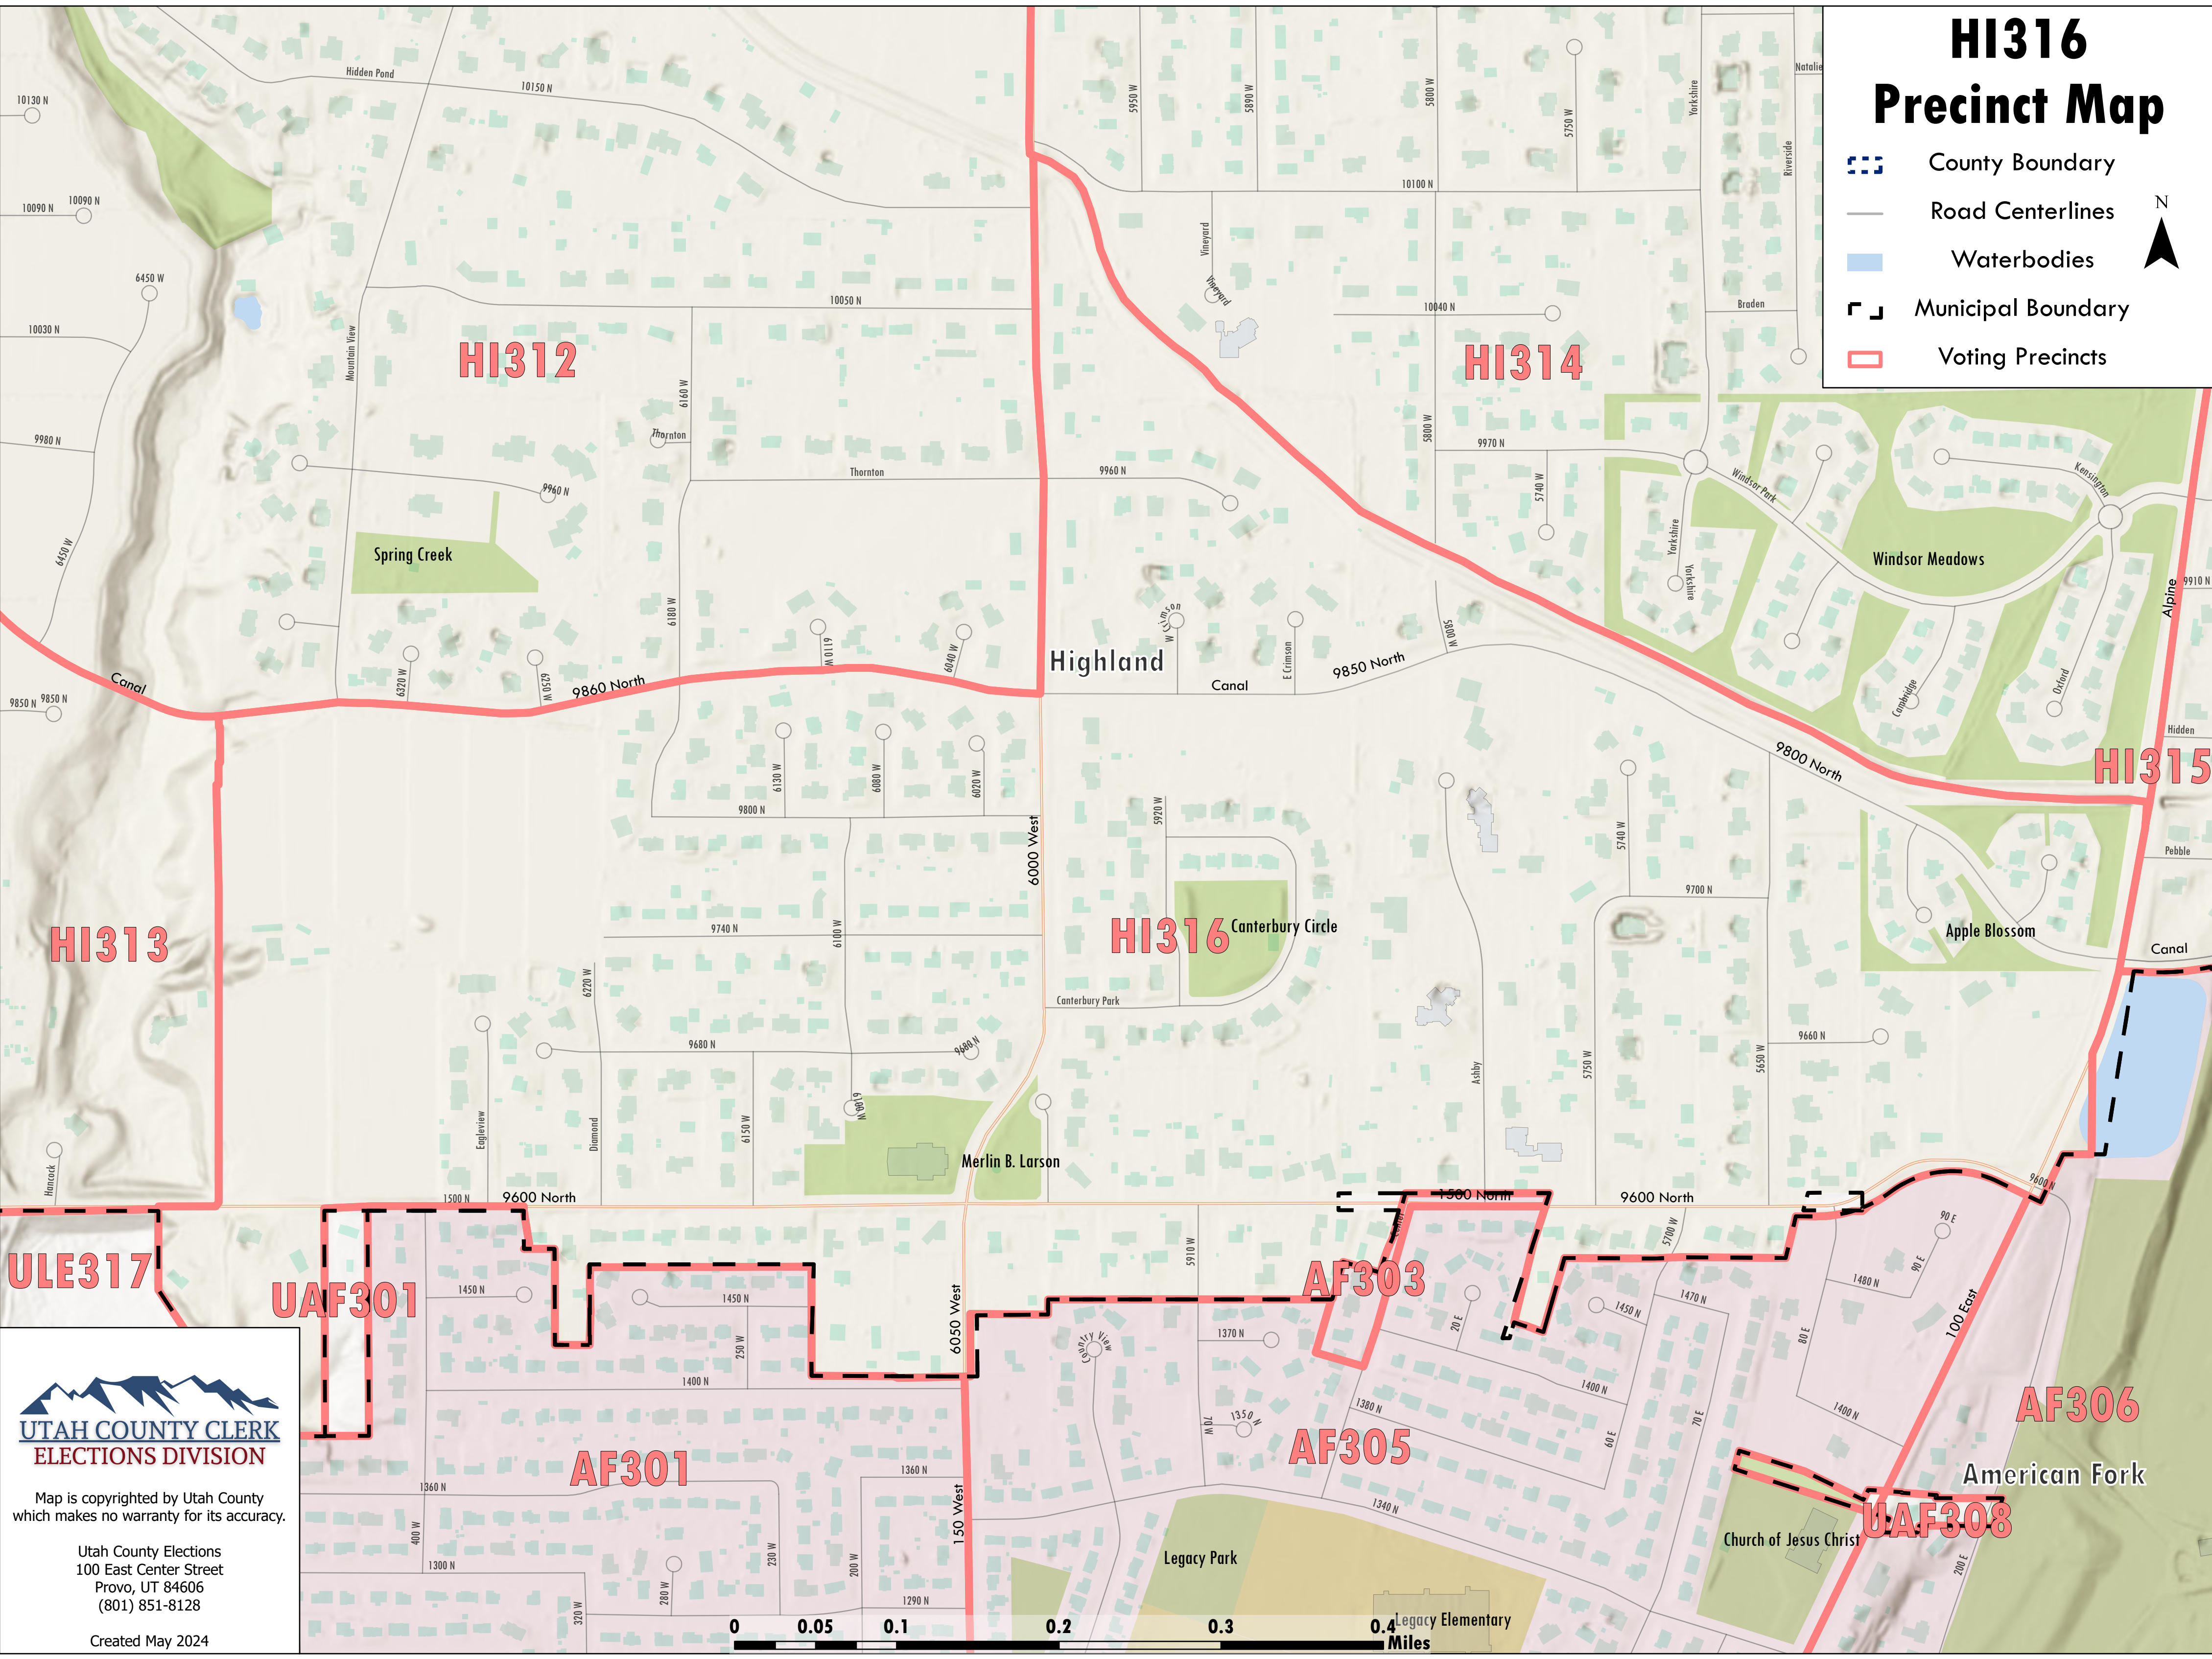

# HI316 Precinct Map

-  County Boundary
-  Road Centerlines
-  Waterbodies
-  Municipal Boundary
-  Voting Precincts

**UTAH COUNTY CLERK  
ELECTIONS DIVISION**

Map is copyrighted by Utah County  
which makes no warranty for its accuracy.