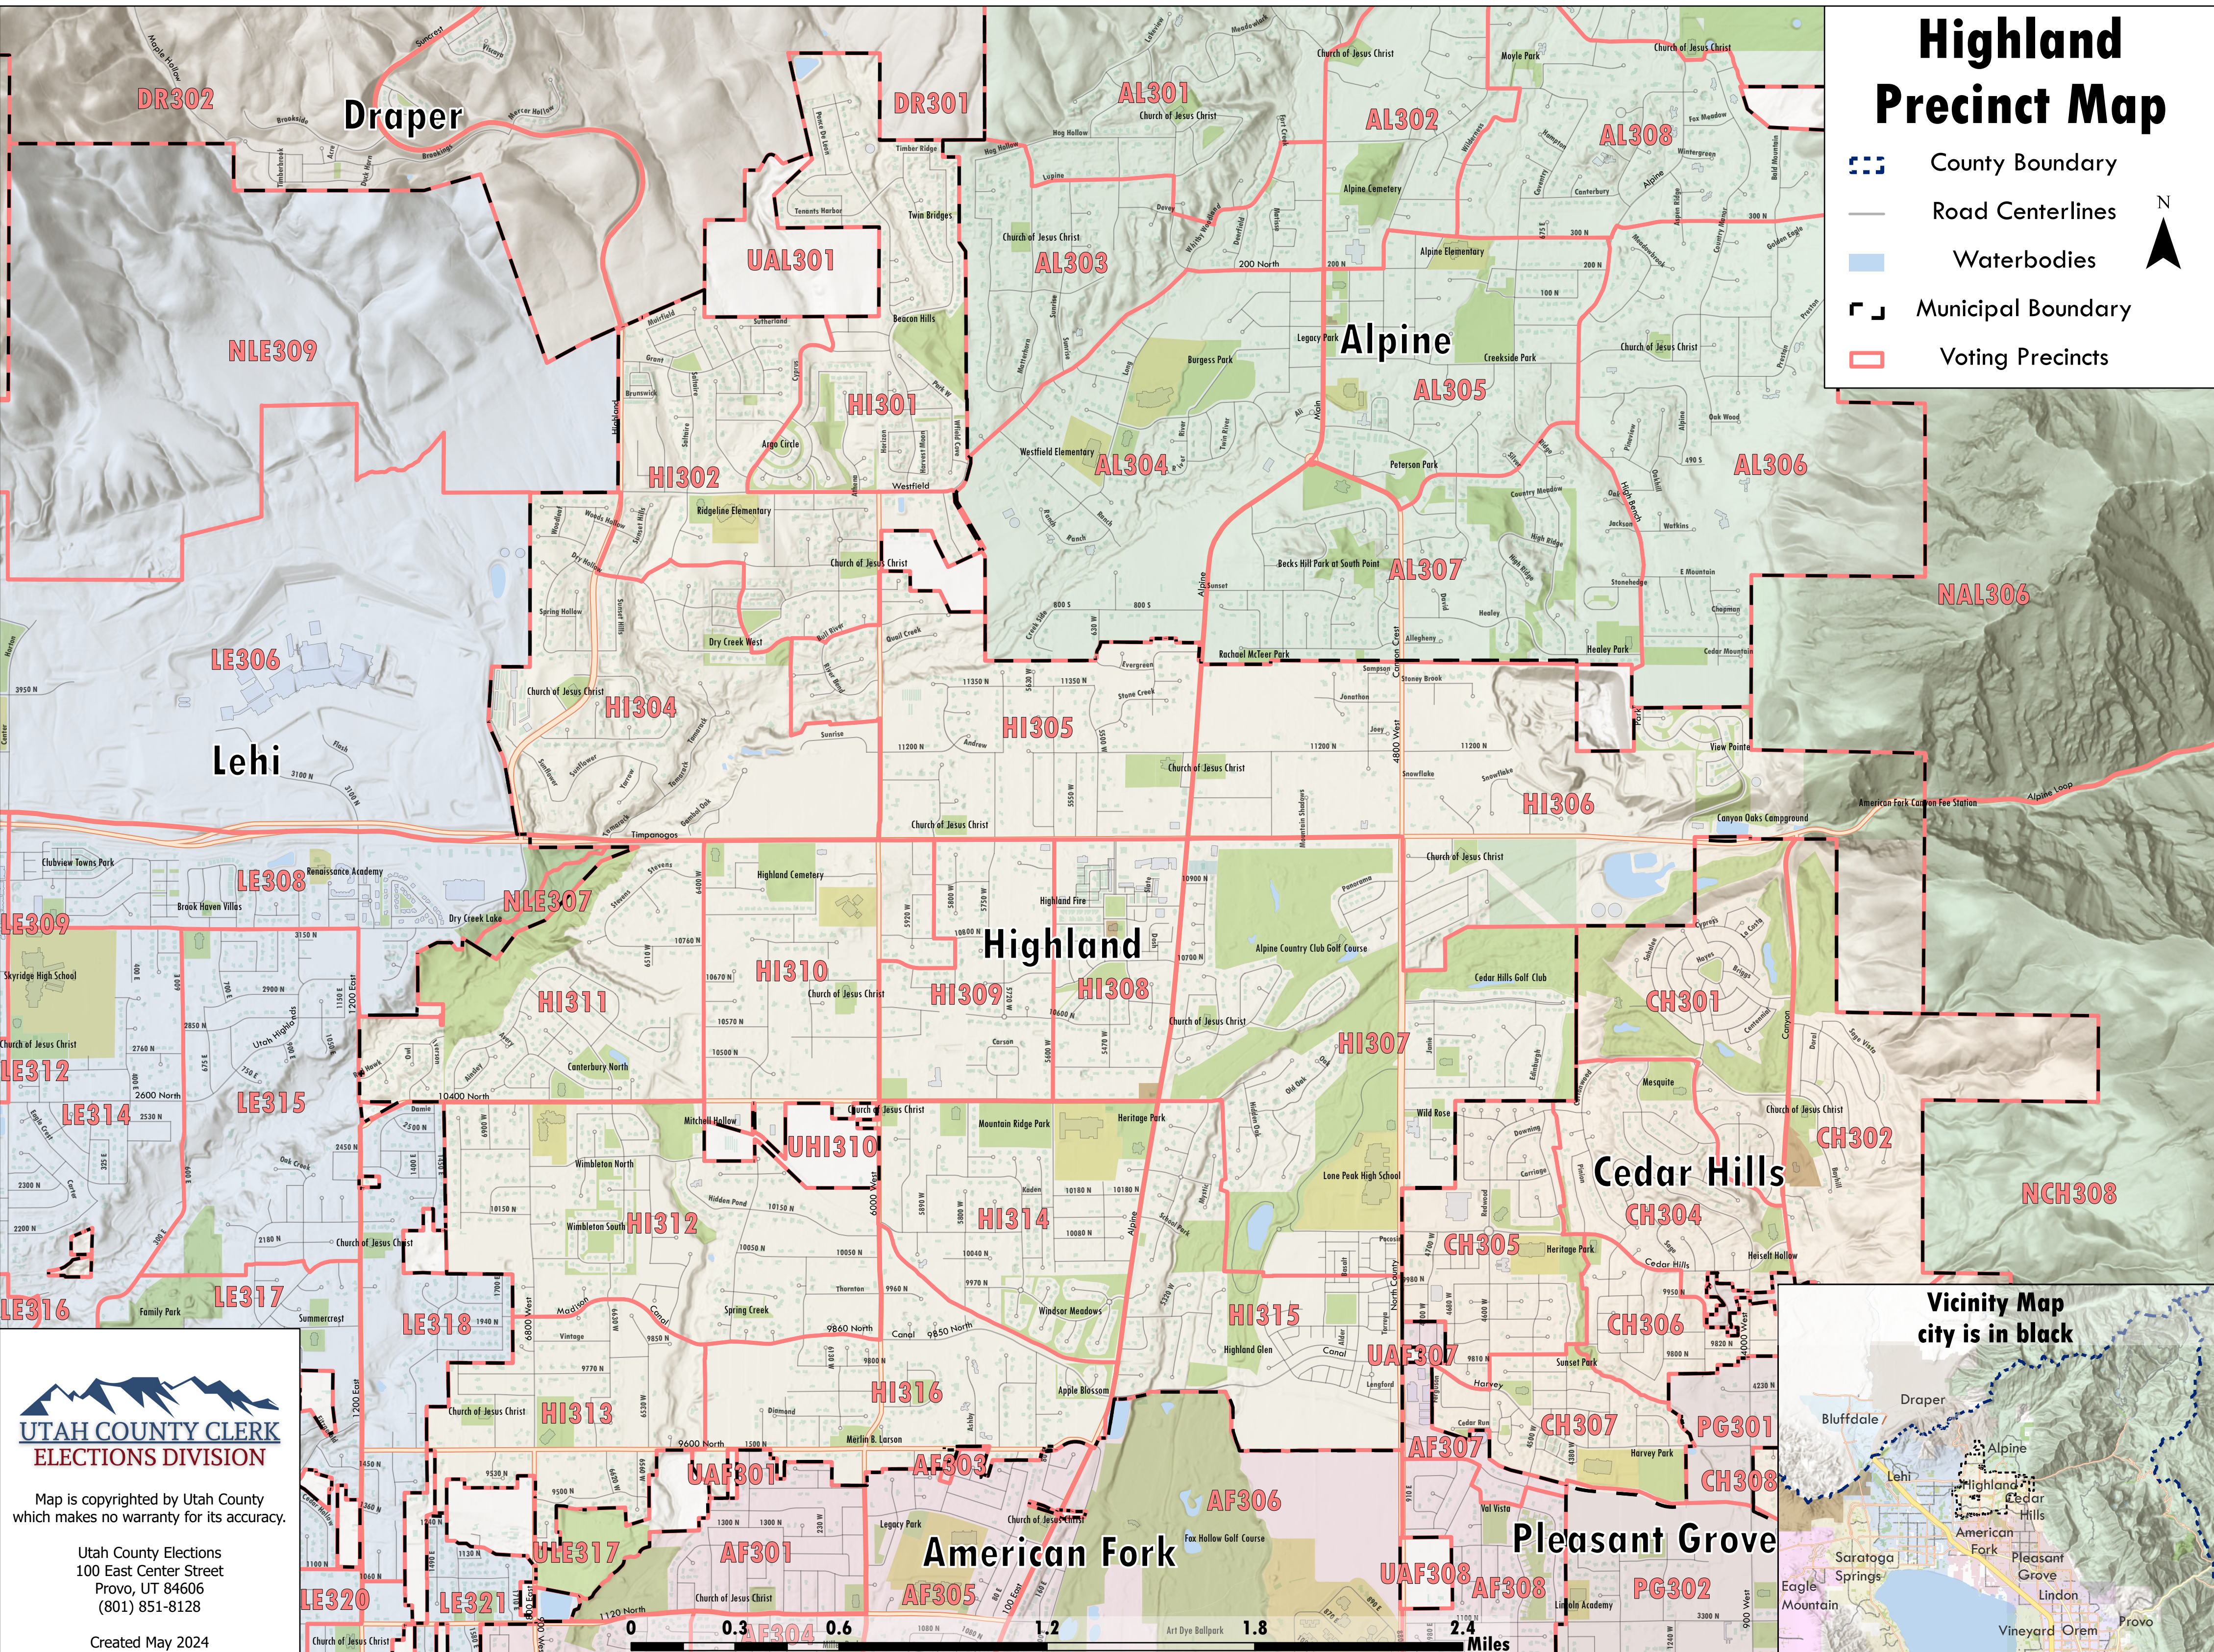

# Highland Precinct Map

-  County Boundary
-  Road Centerlines
-  Waterbodies
-  Municipal Boundary
-  Voting Precincts

**UTAH COUNTY CLERK**  
ELECTIONS DIVISION

Map is copyrighted by Utah County which makes no warranty for its accuracy.

Utah County Elections  
100 East Center Street  
Provo, UT 84606  
(801) 851-8128

Created May 2024