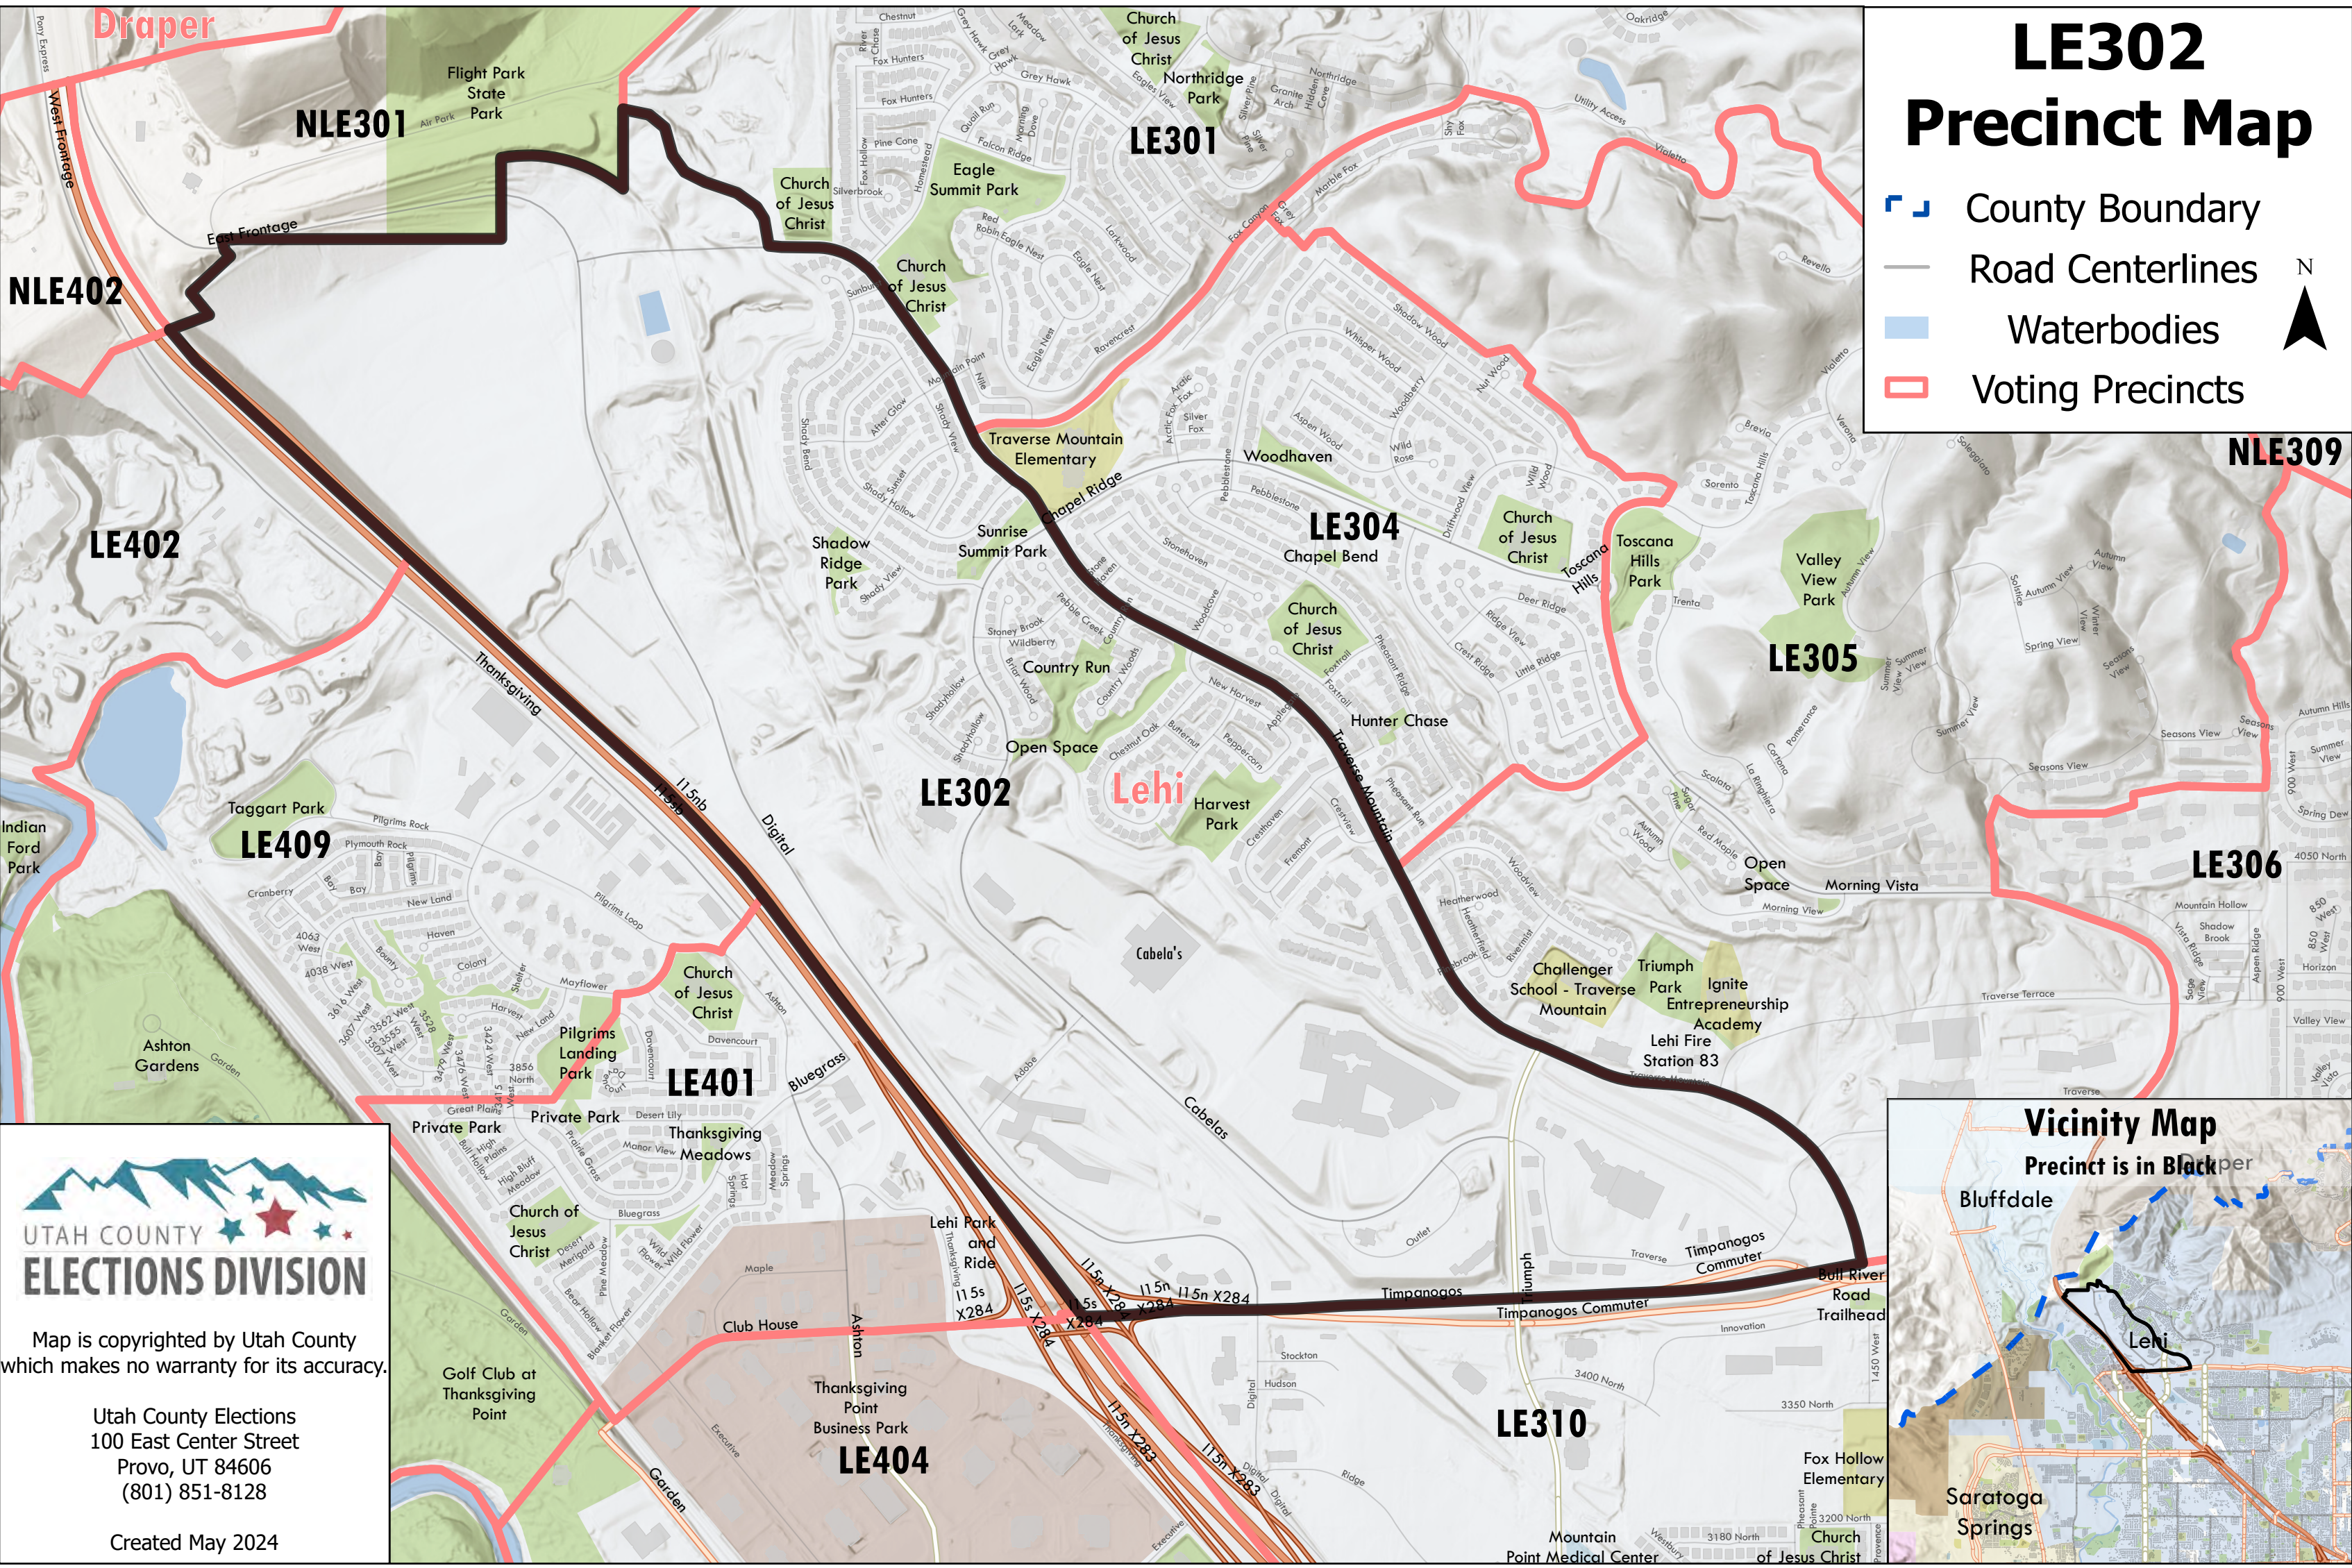

# LE302 Precinct Map

-  County Boundary
-  Road Centerlines
-  Waterbodies
-  Voting Precincts

Map is copyrighted by Utah County which makes no warranty for its accuracy.

Utah County Elections  
 100 East Center Street  
 Provo, UT 84606  
 (801) 851-8128

Created May 2024