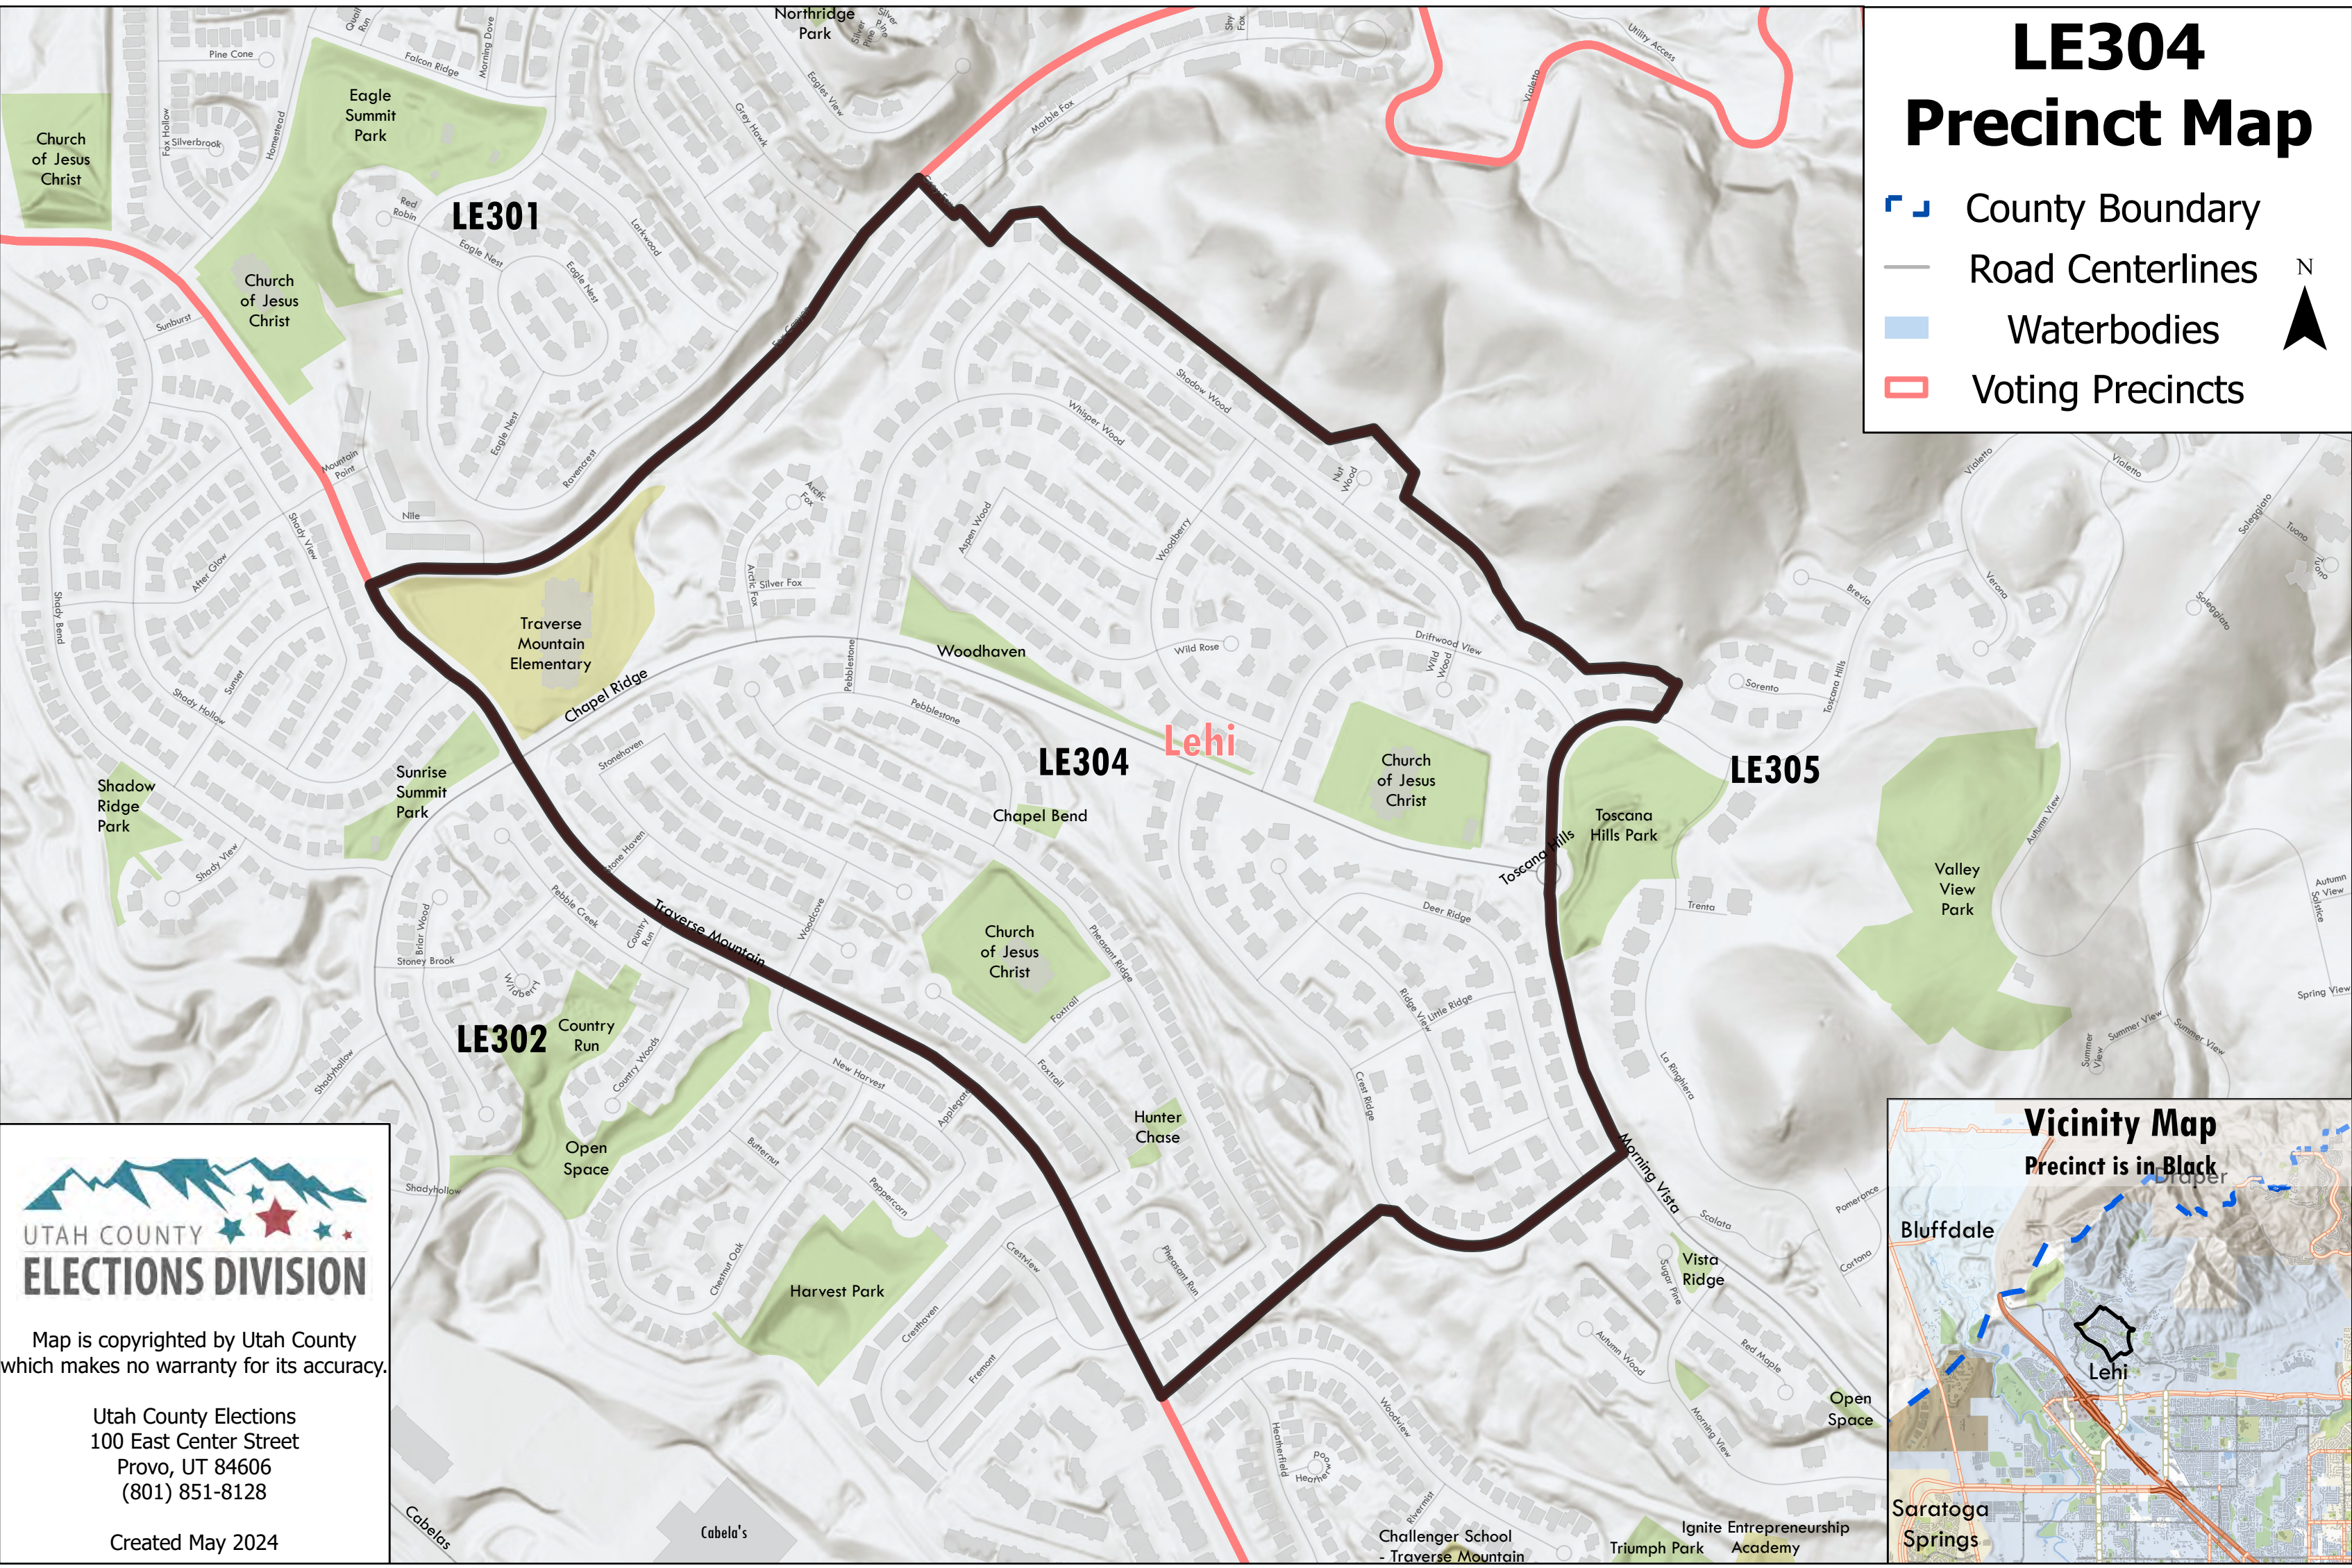

LE304 Precinct Map

-  County Boundary
-  Road Centerlines
-  Waterbodies
-  Voting Precincts

Map is copyrighted by Utah County which makes no warranty for its accuracy.

Utah County Elections
100 East Center Street
Provo, UT 84606
(801) 851-8128

Created May 2024