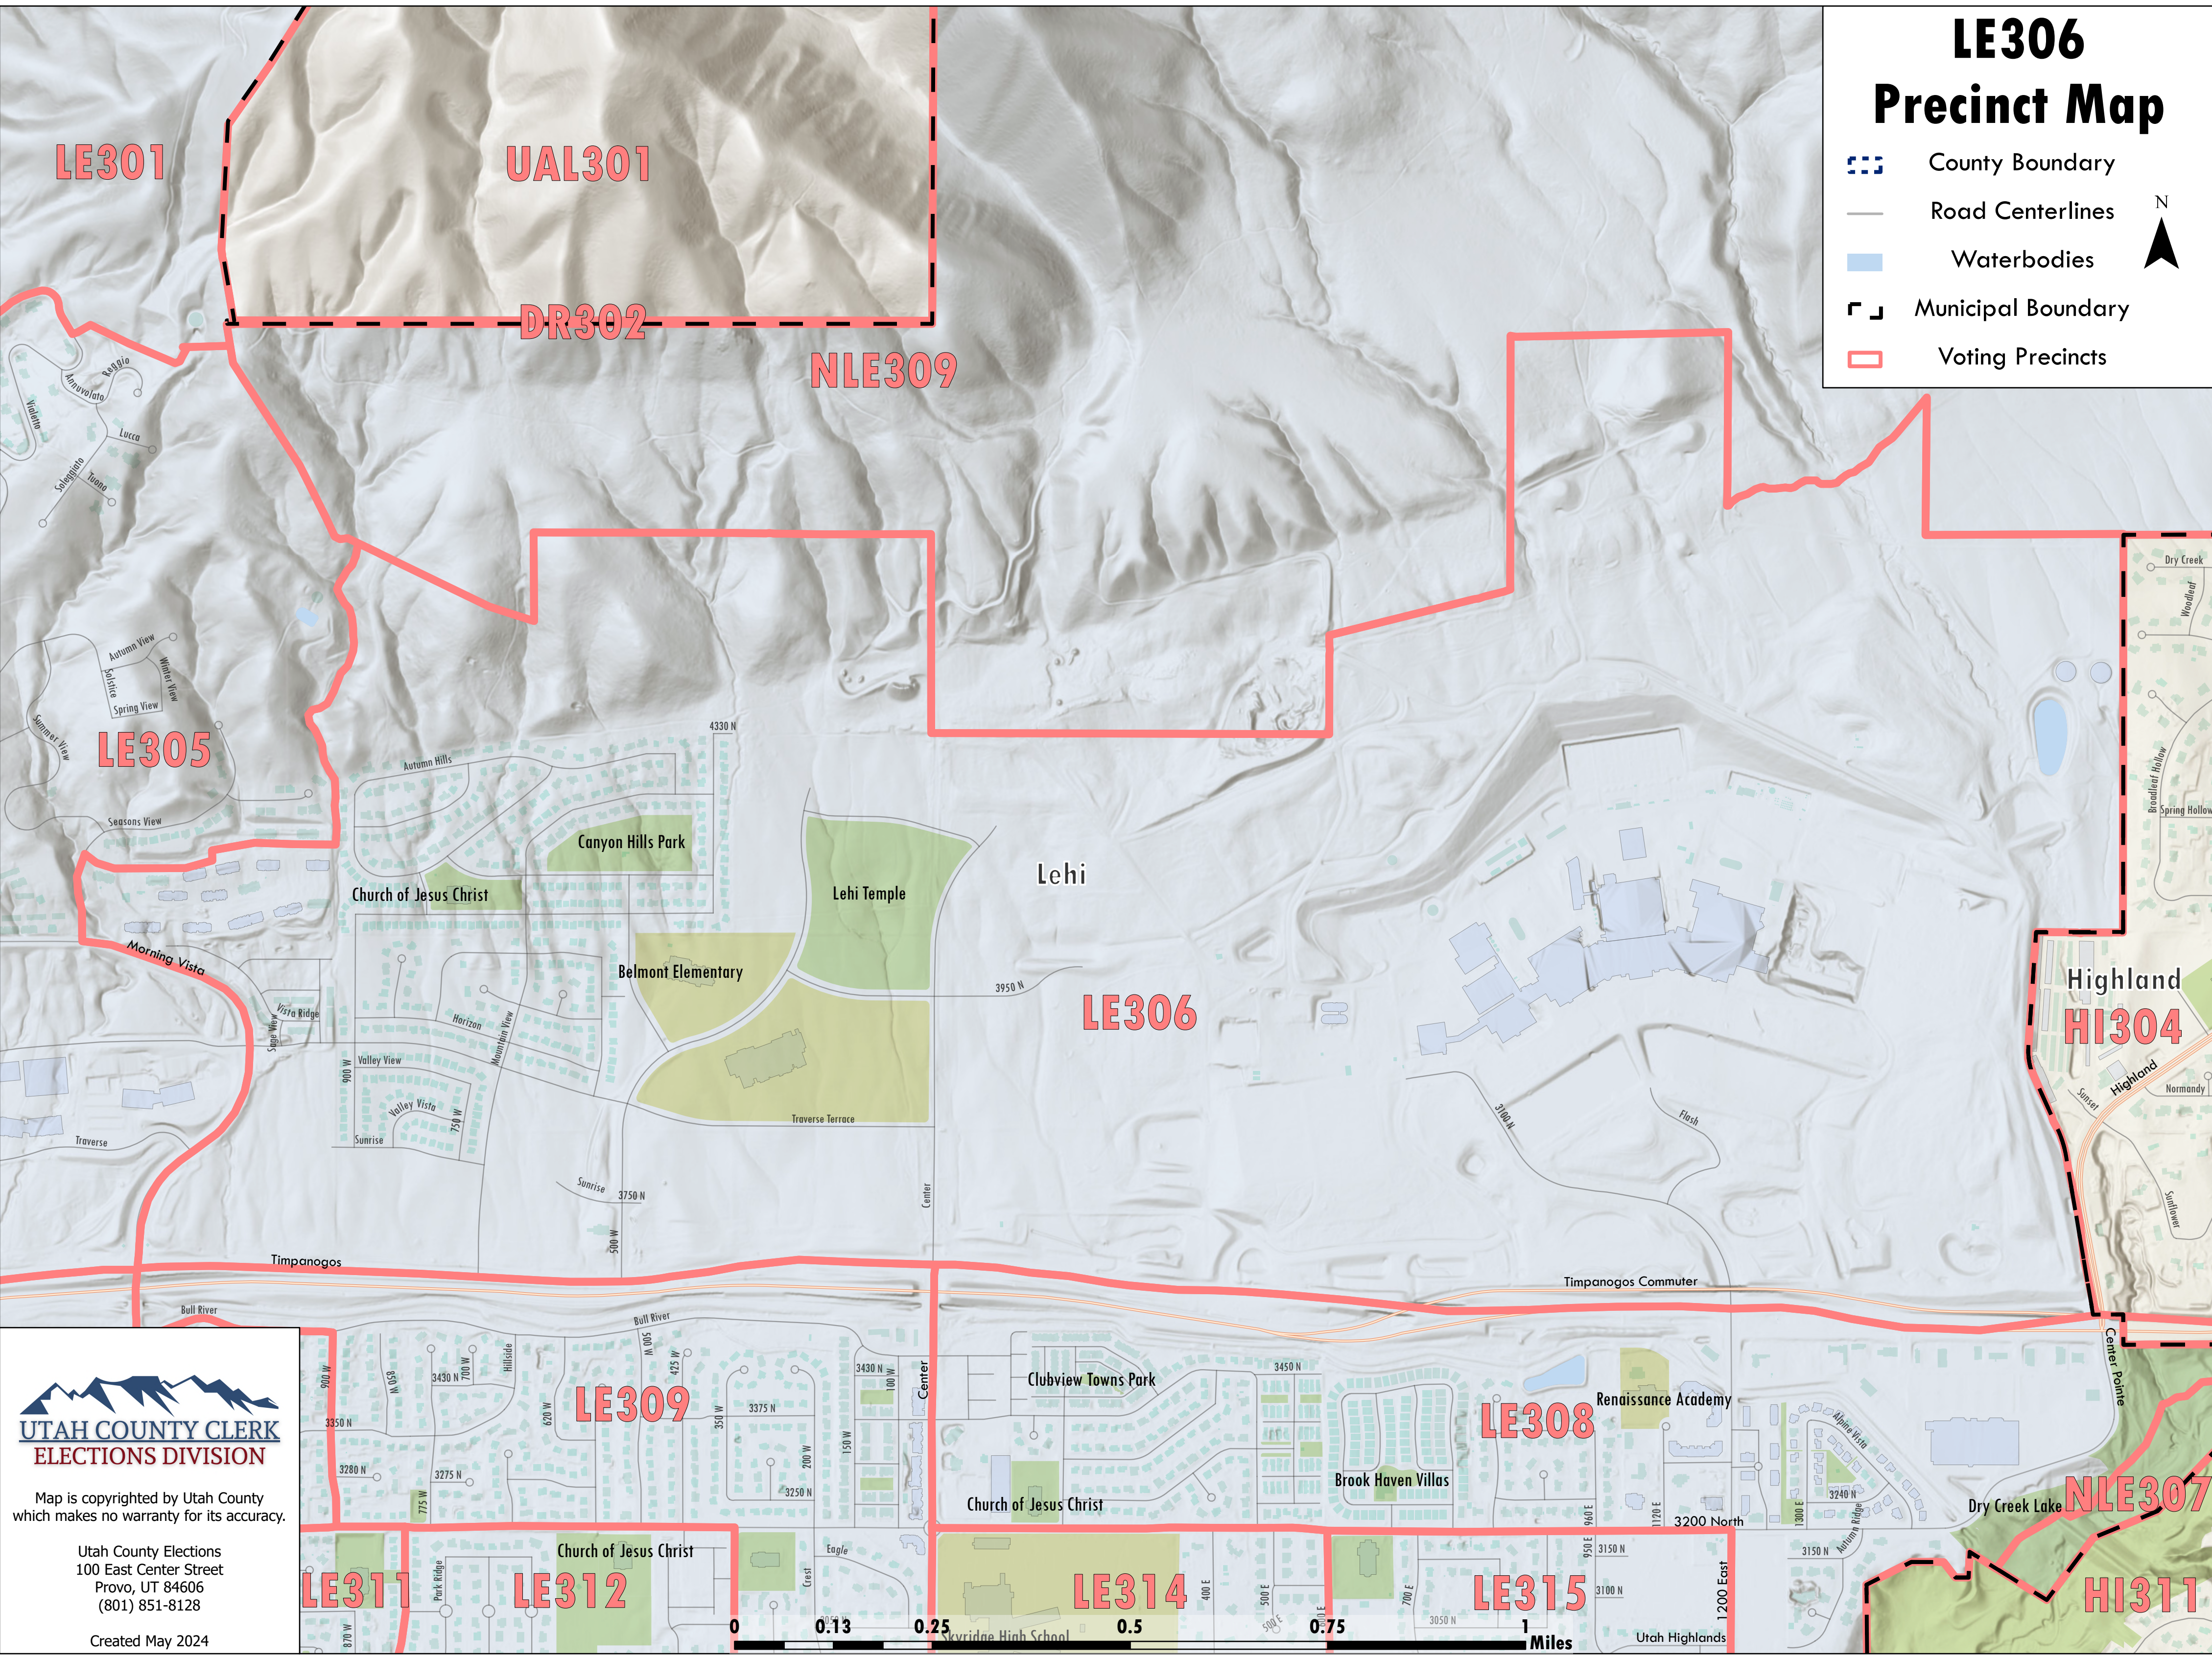

LE306 Precinct Map

-  County Boundary
-  Road Centerlines
-  Waterbodies
-  Municipal Boundary
-  Voting Precincts

Map is copyrighted by Utah County which makes no warranty for its accuracy.

Utah County Elections
100 East Center Street
Provo, UT 84606
(801) 851-8128

Created May 2024