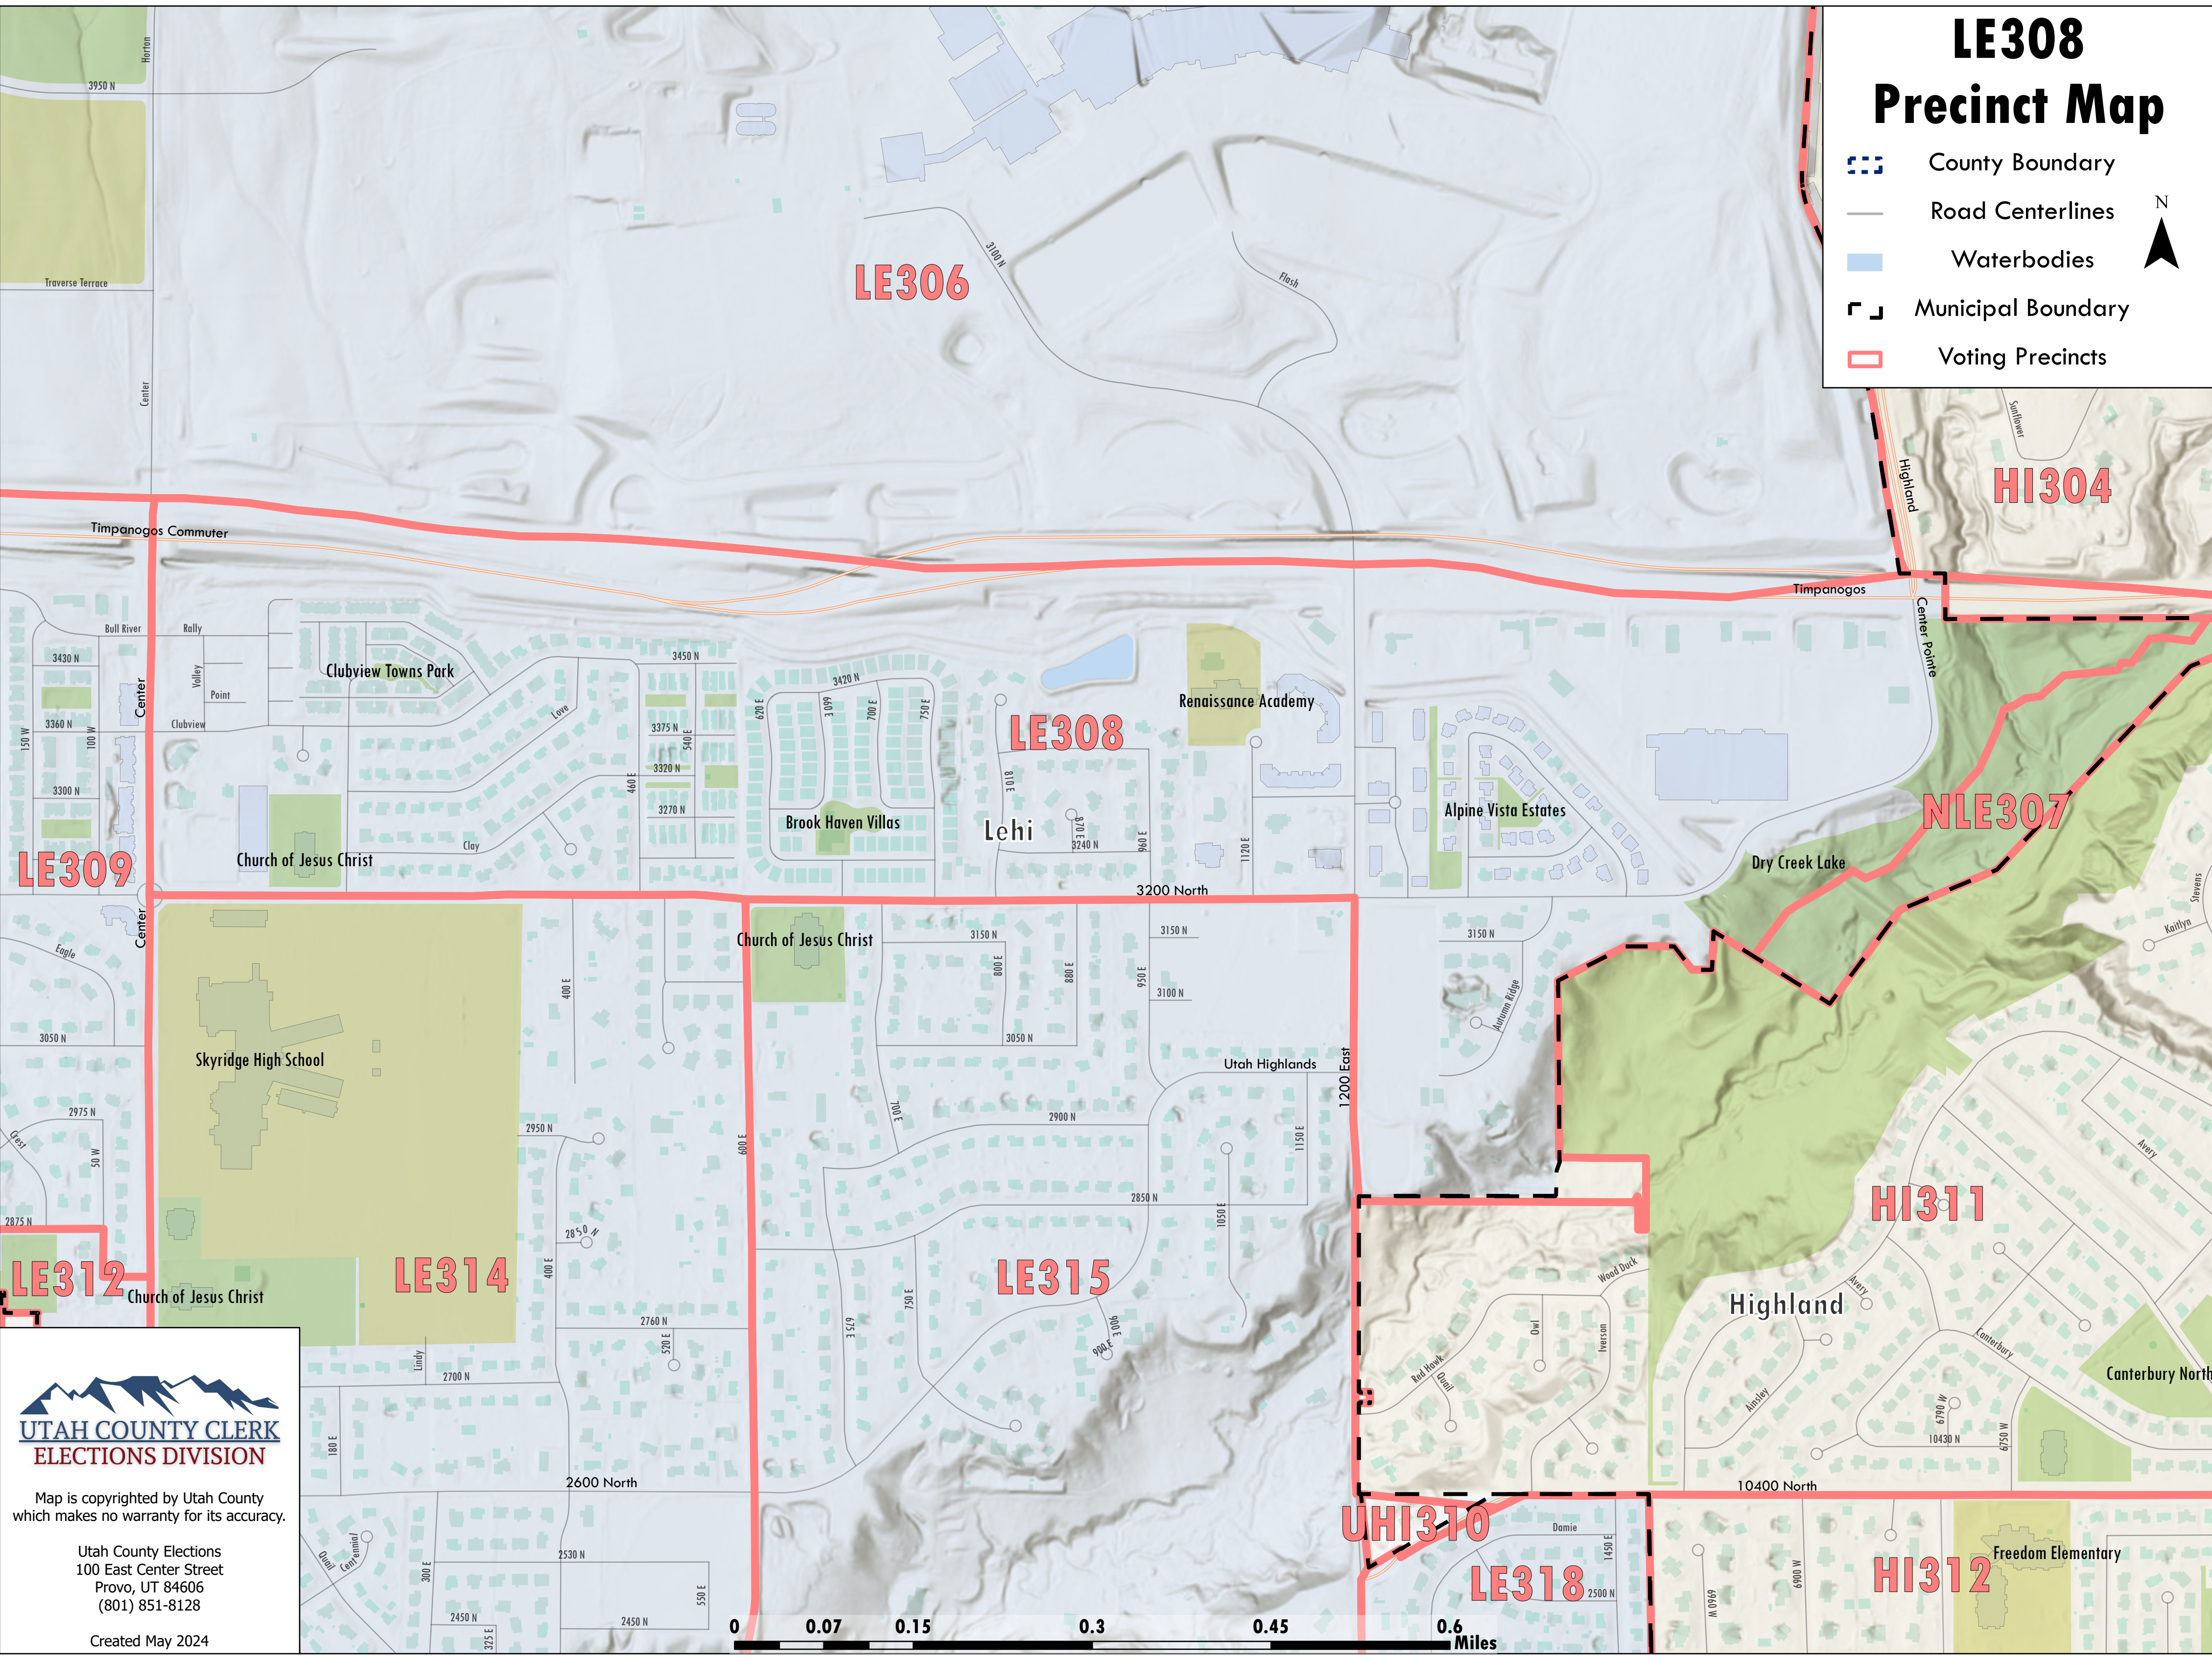

# LE308 Precinct Map

-  County Boundary
-  Road Centerlines
-  Waterbodies
-  Municipal Boundary
-  Voting Precincts

Map is copyrighted by Utah County which makes no warranty for its accuracy.

Utah County Elections  
 100 East Center Street  
 Provo, UT 84606  
 (801) 851-8128

Created May 2024