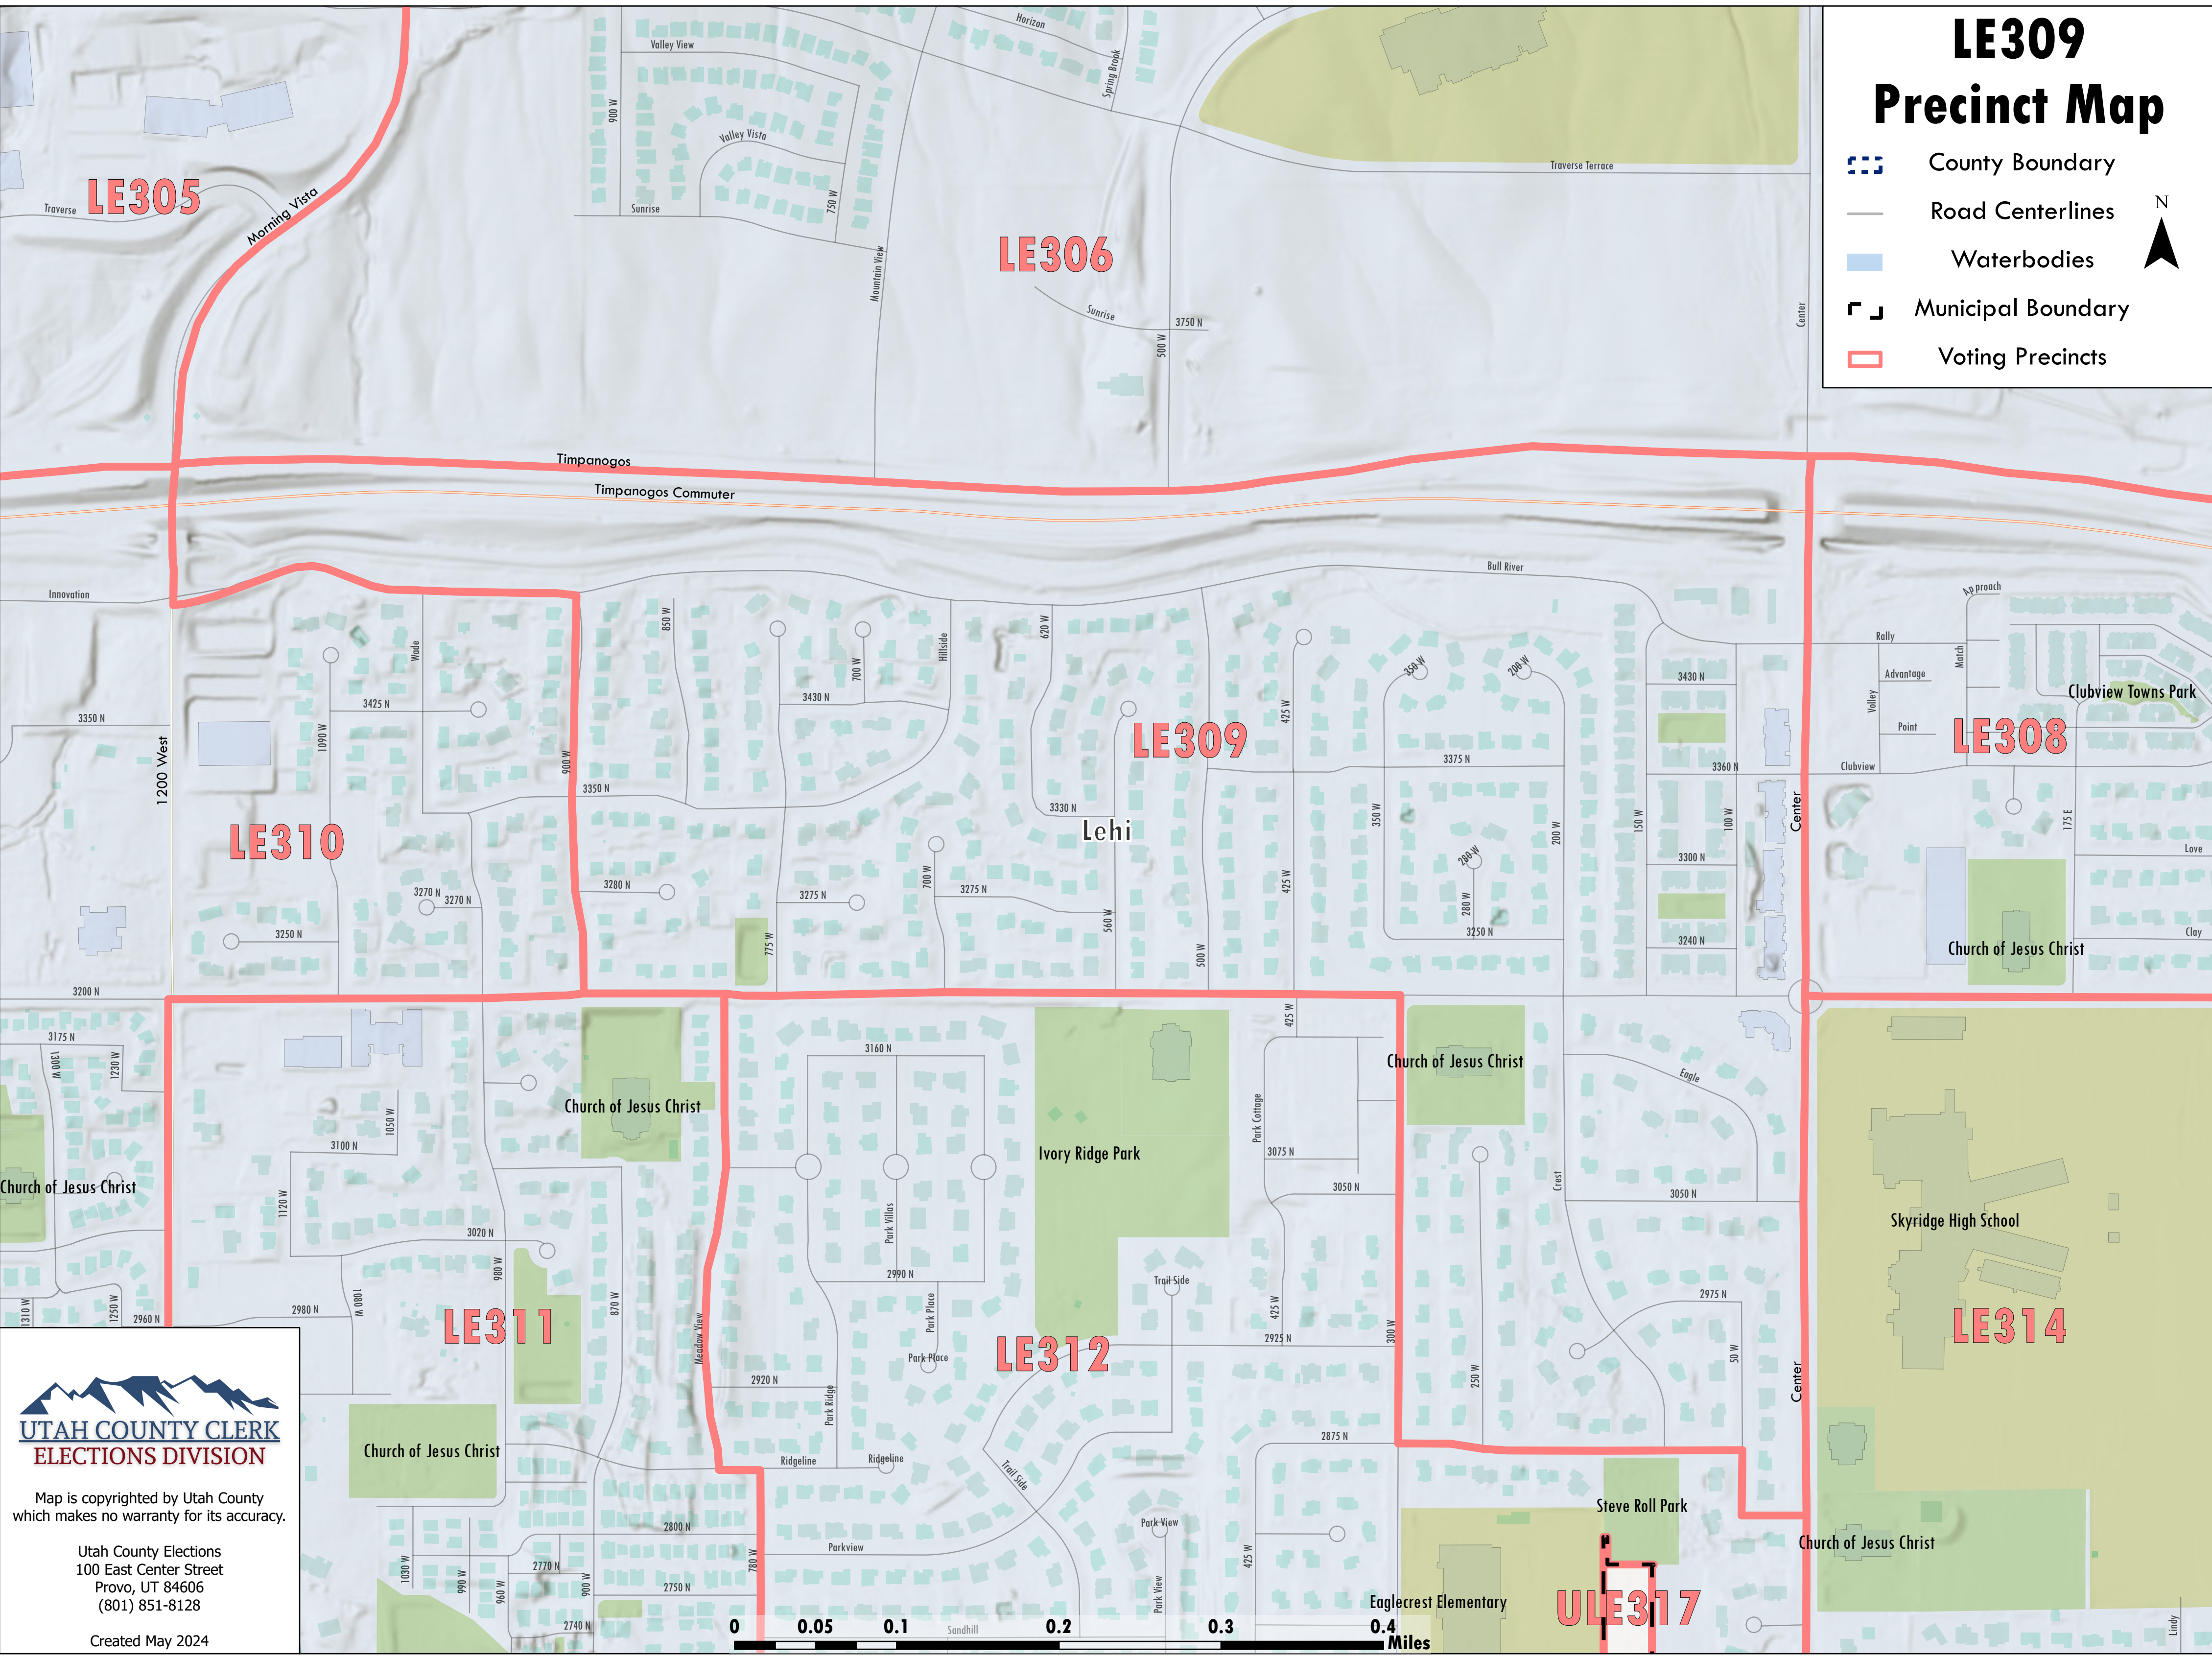

LE309 Precinct Map

-  County Boundary
-  Road Centerlines
-  Waterbodies
-  Municipal Boundary
-  Voting Precincts

**UTAH COUNTY CLERK
ELECTIONS DIVISION**

Map is copyrighted by Utah County
which makes no warranty for its accuracy.

Utah County Elections
100 East Center Street
Provo, UT 84606
(801) 851-8128

Created May 2024