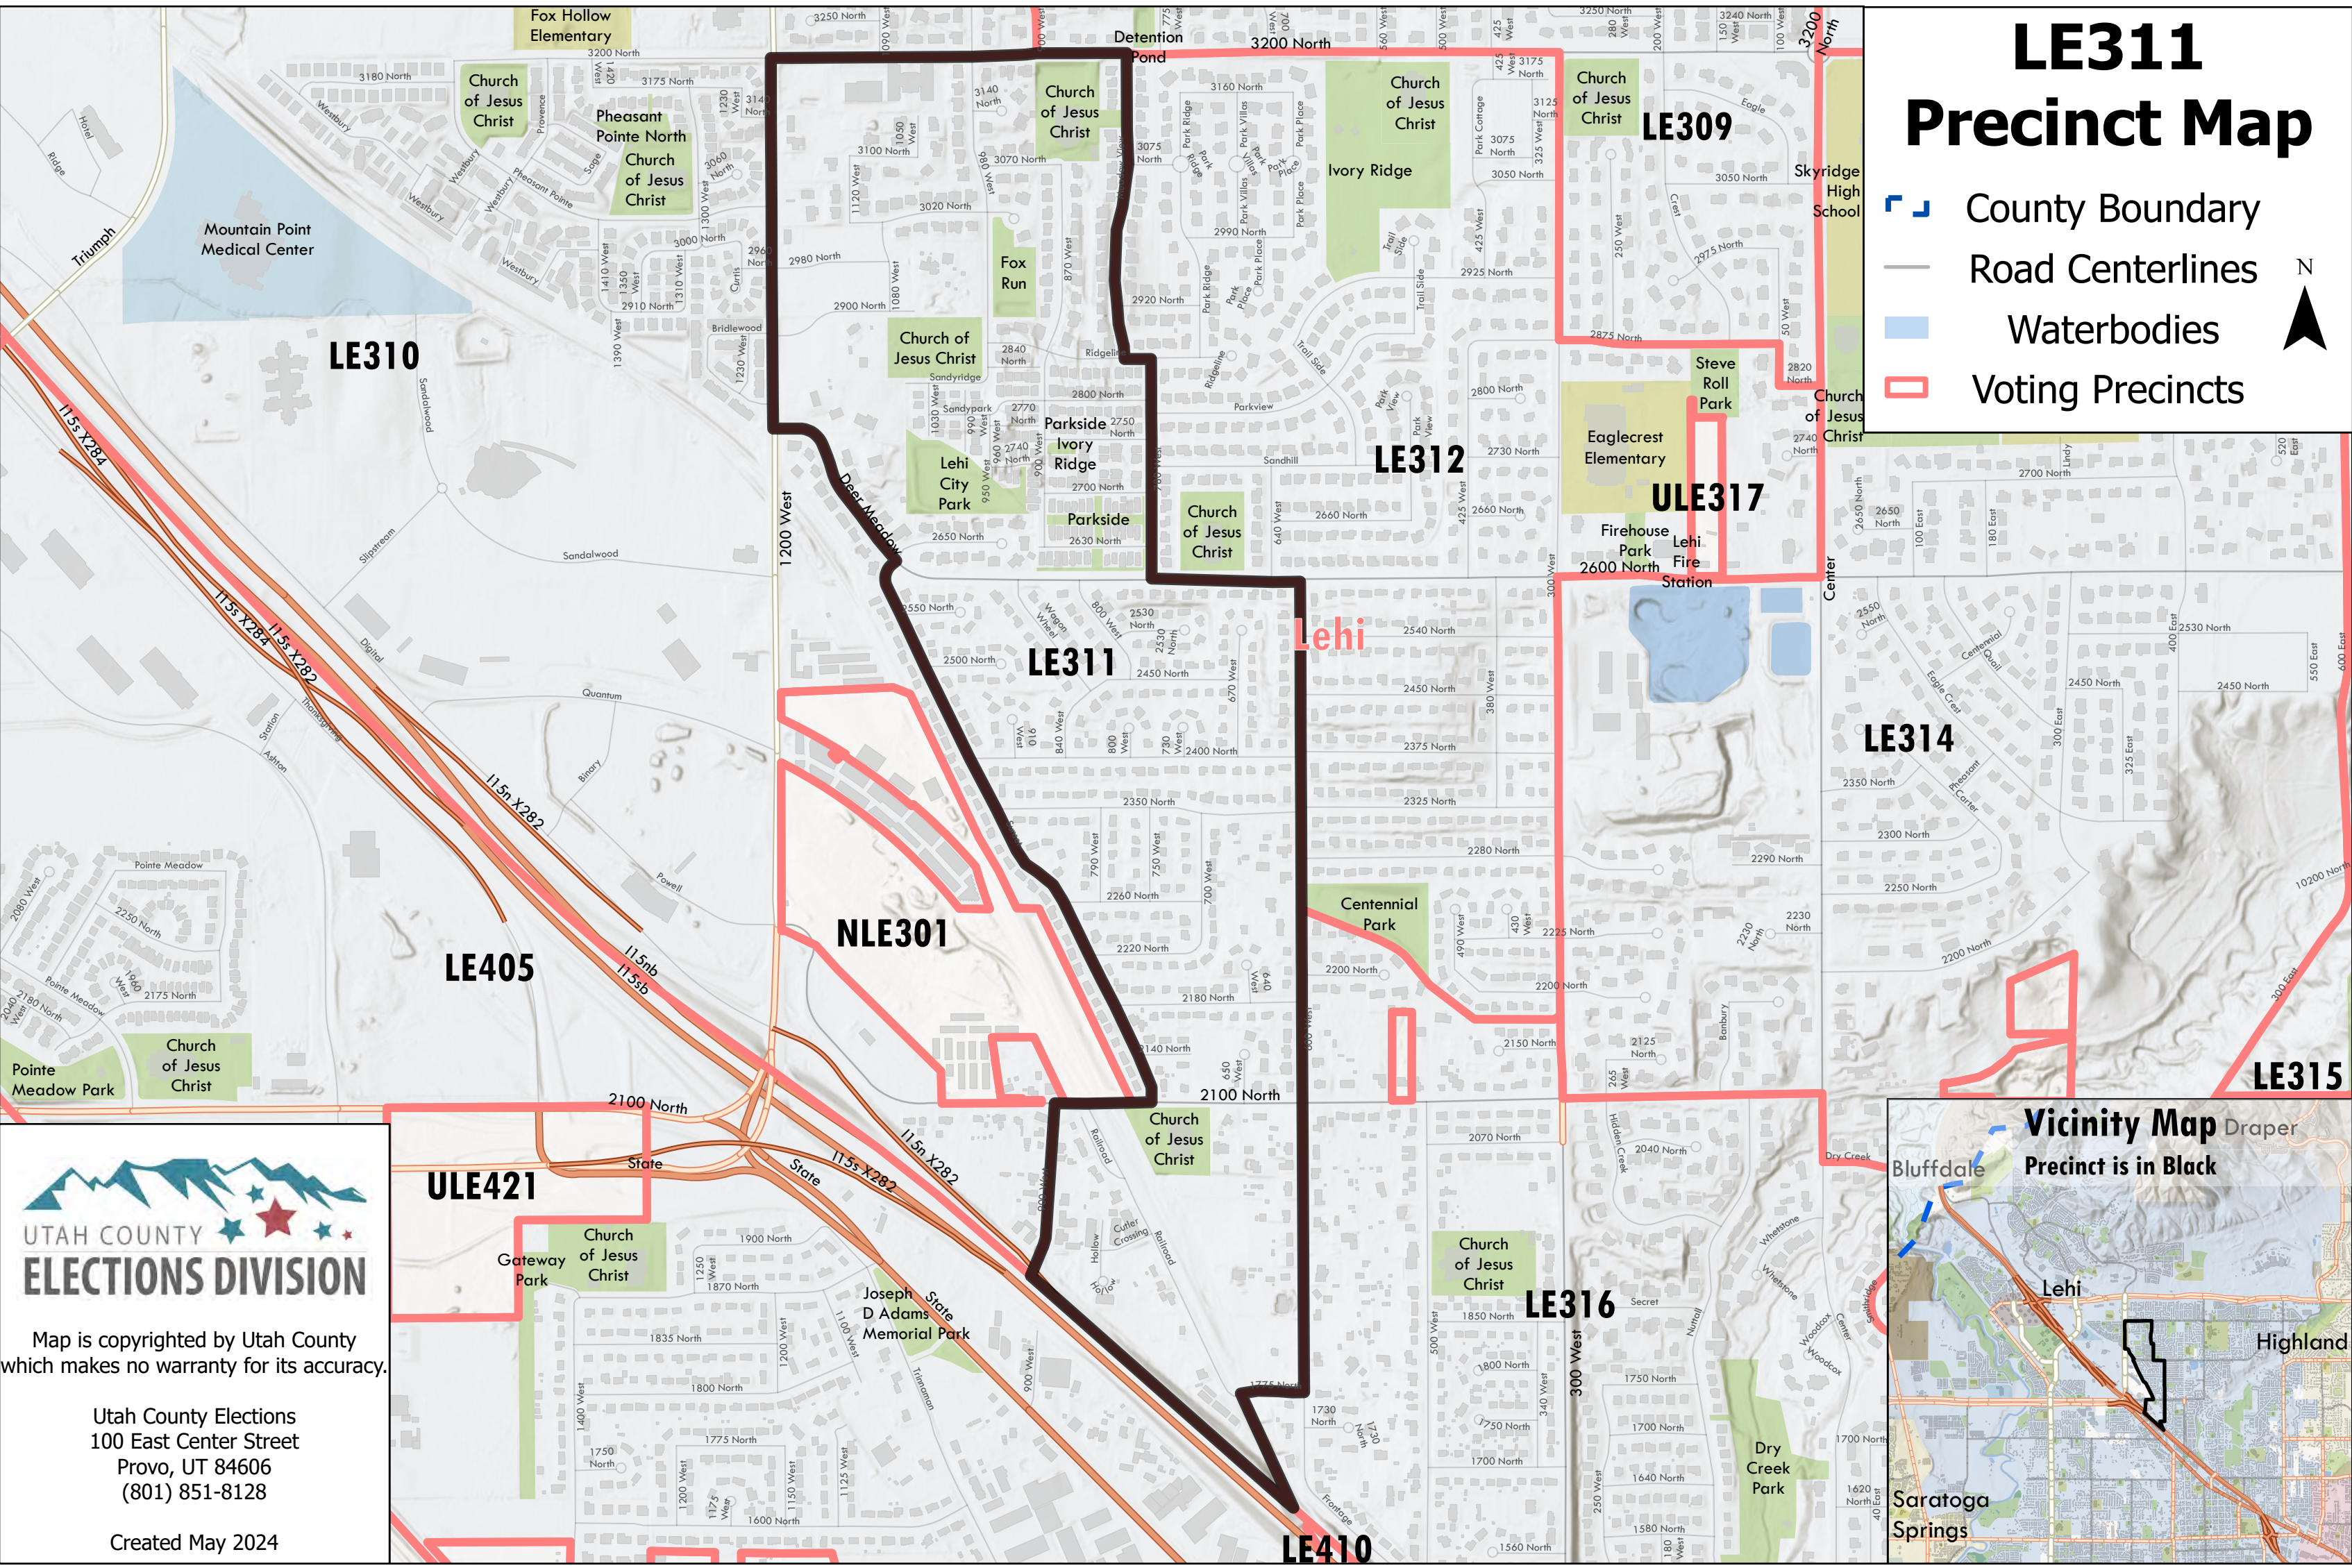

LE311 Precinct Map

-  County Boundary
-  Road Centerlines
-  Waterbodies
-  Voting Precincts

Map is copyrighted by Utah County which makes no warranty for its accuracy.

Utah County Elections
100 East Center Street
Provo, UT 84606
(801) 851-8128