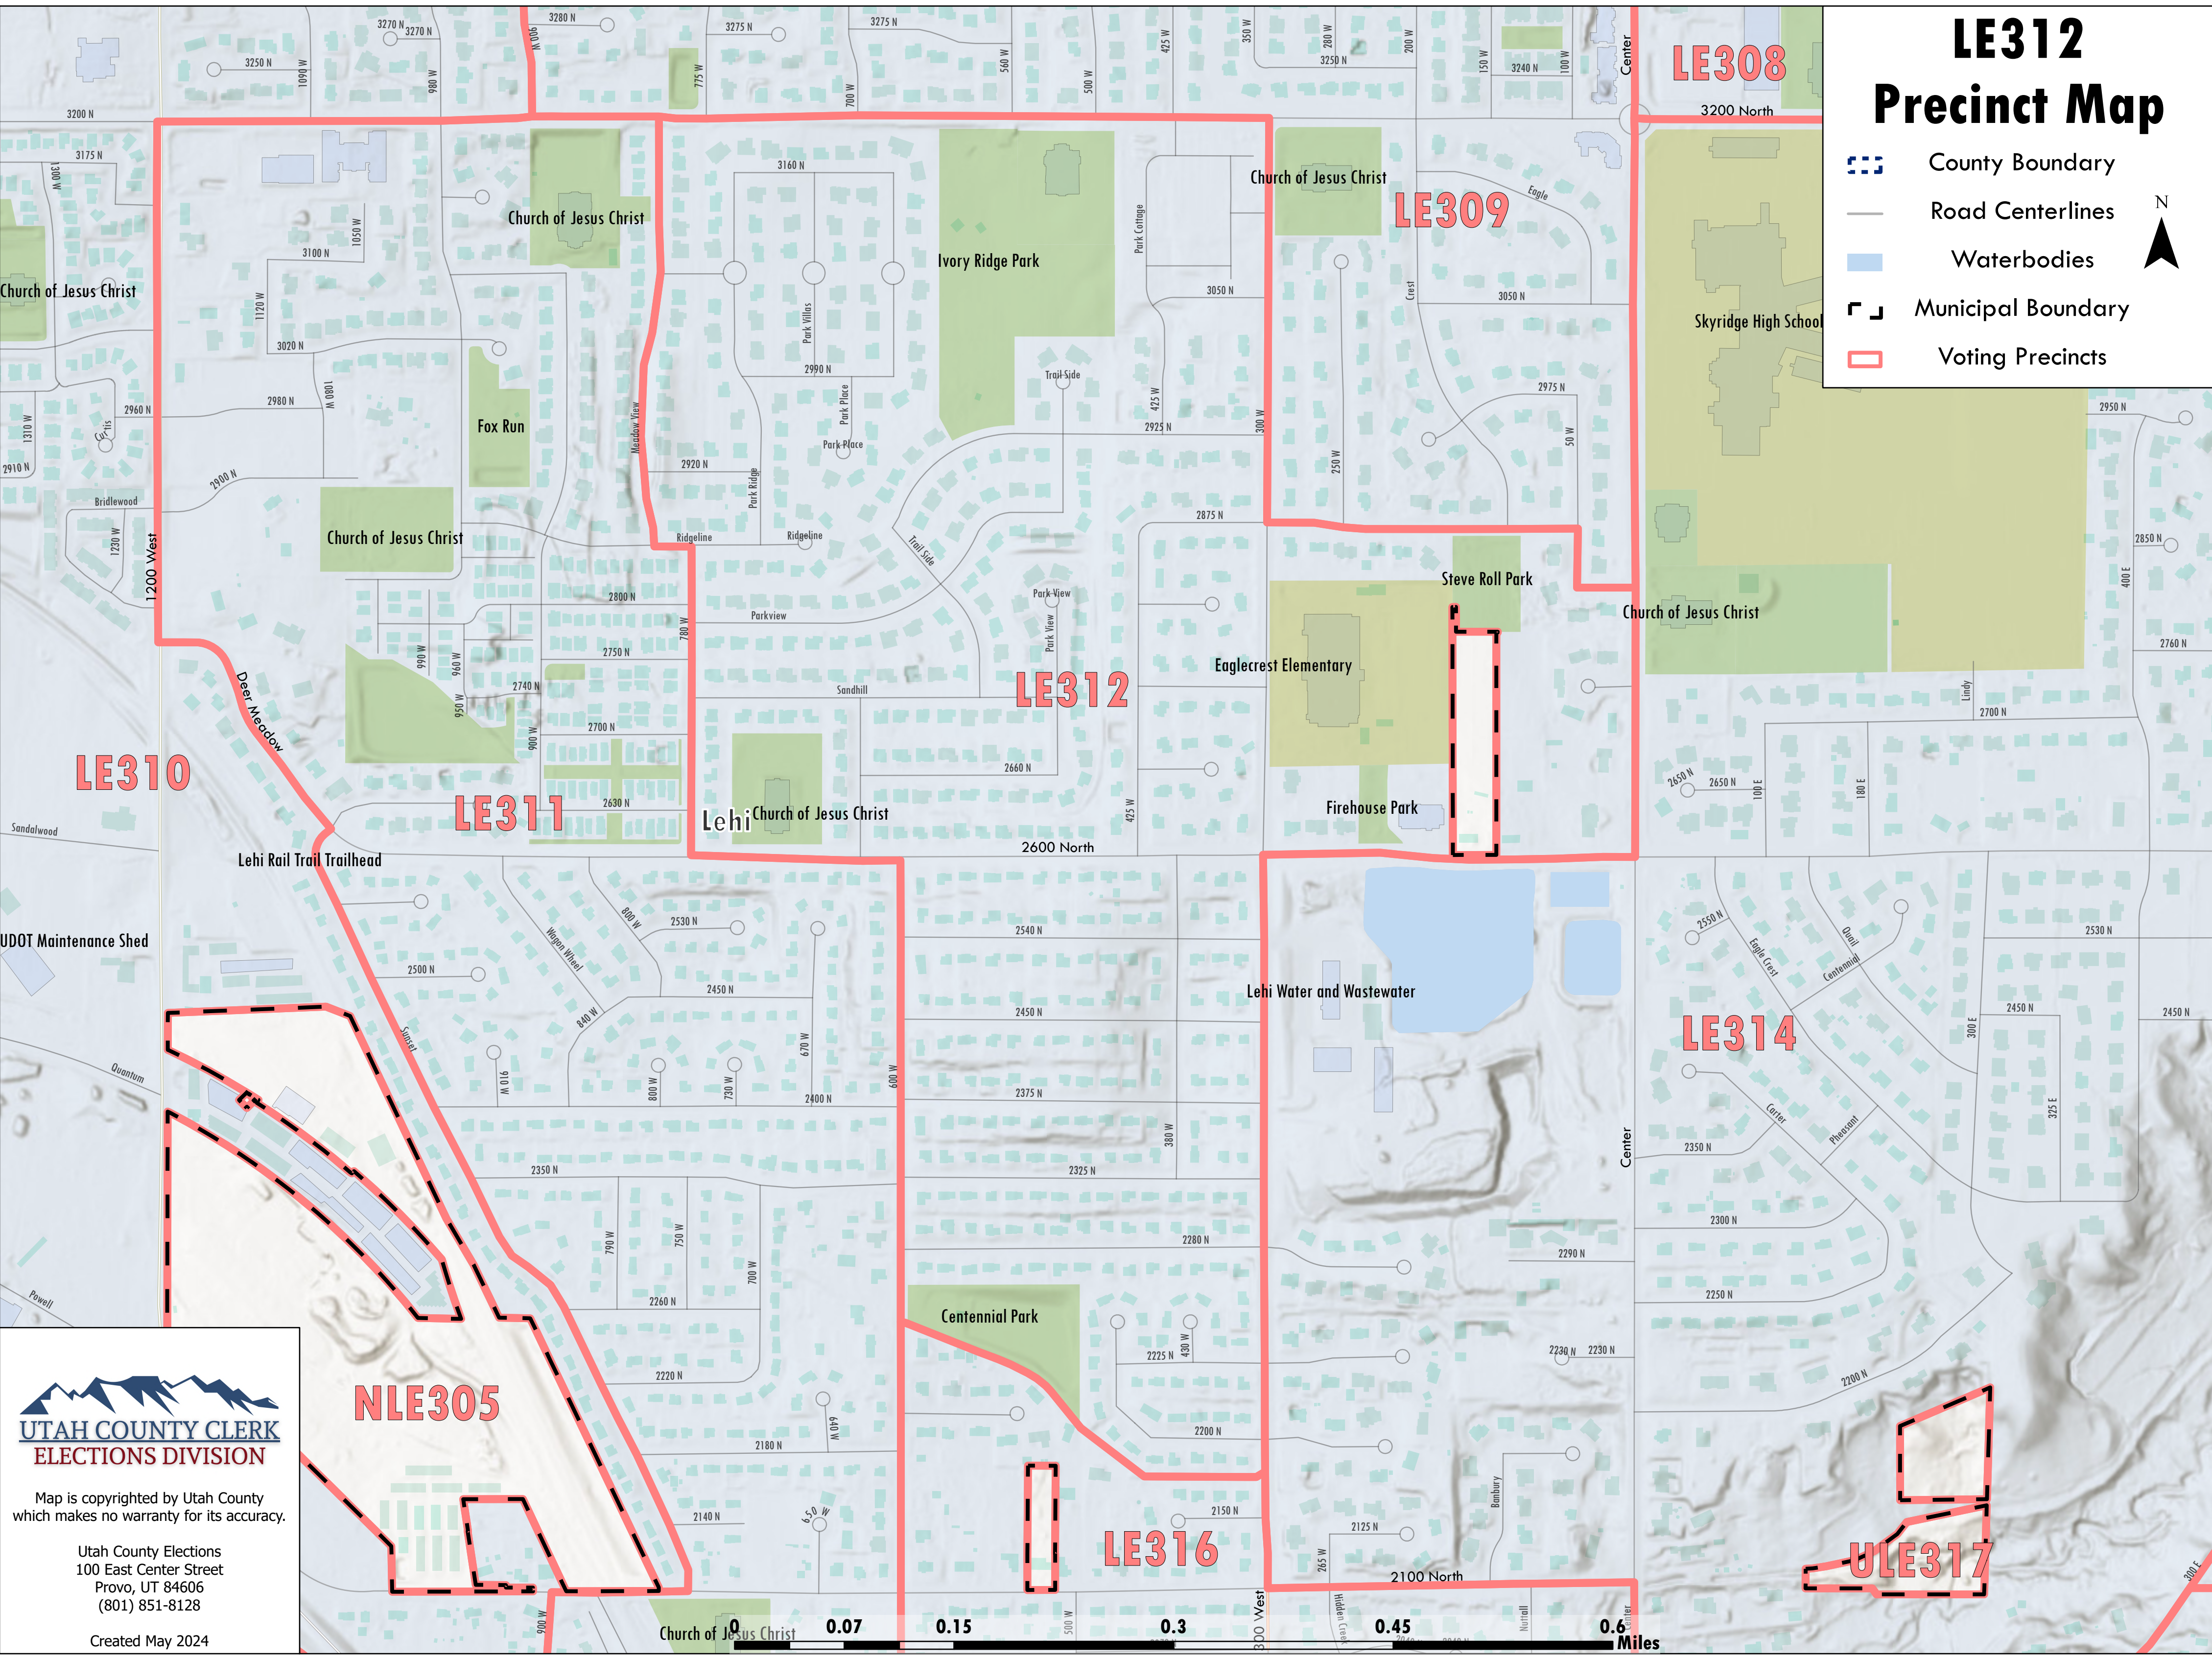

LE312 Precinct Map

-  County Boundary
-  Road Centerlines
-  Waterbodies
-  Municipal Boundary
-  Voting Precincts

UTAH COUNTY CLERK
ELECTIONS DIVISION

Map is copyrighted by Utah County
which makes no warranty for its accuracy.

Utah County Elections
100 East Center Street
Provo, UT 84606
(801) 851-8128

Created May 2024