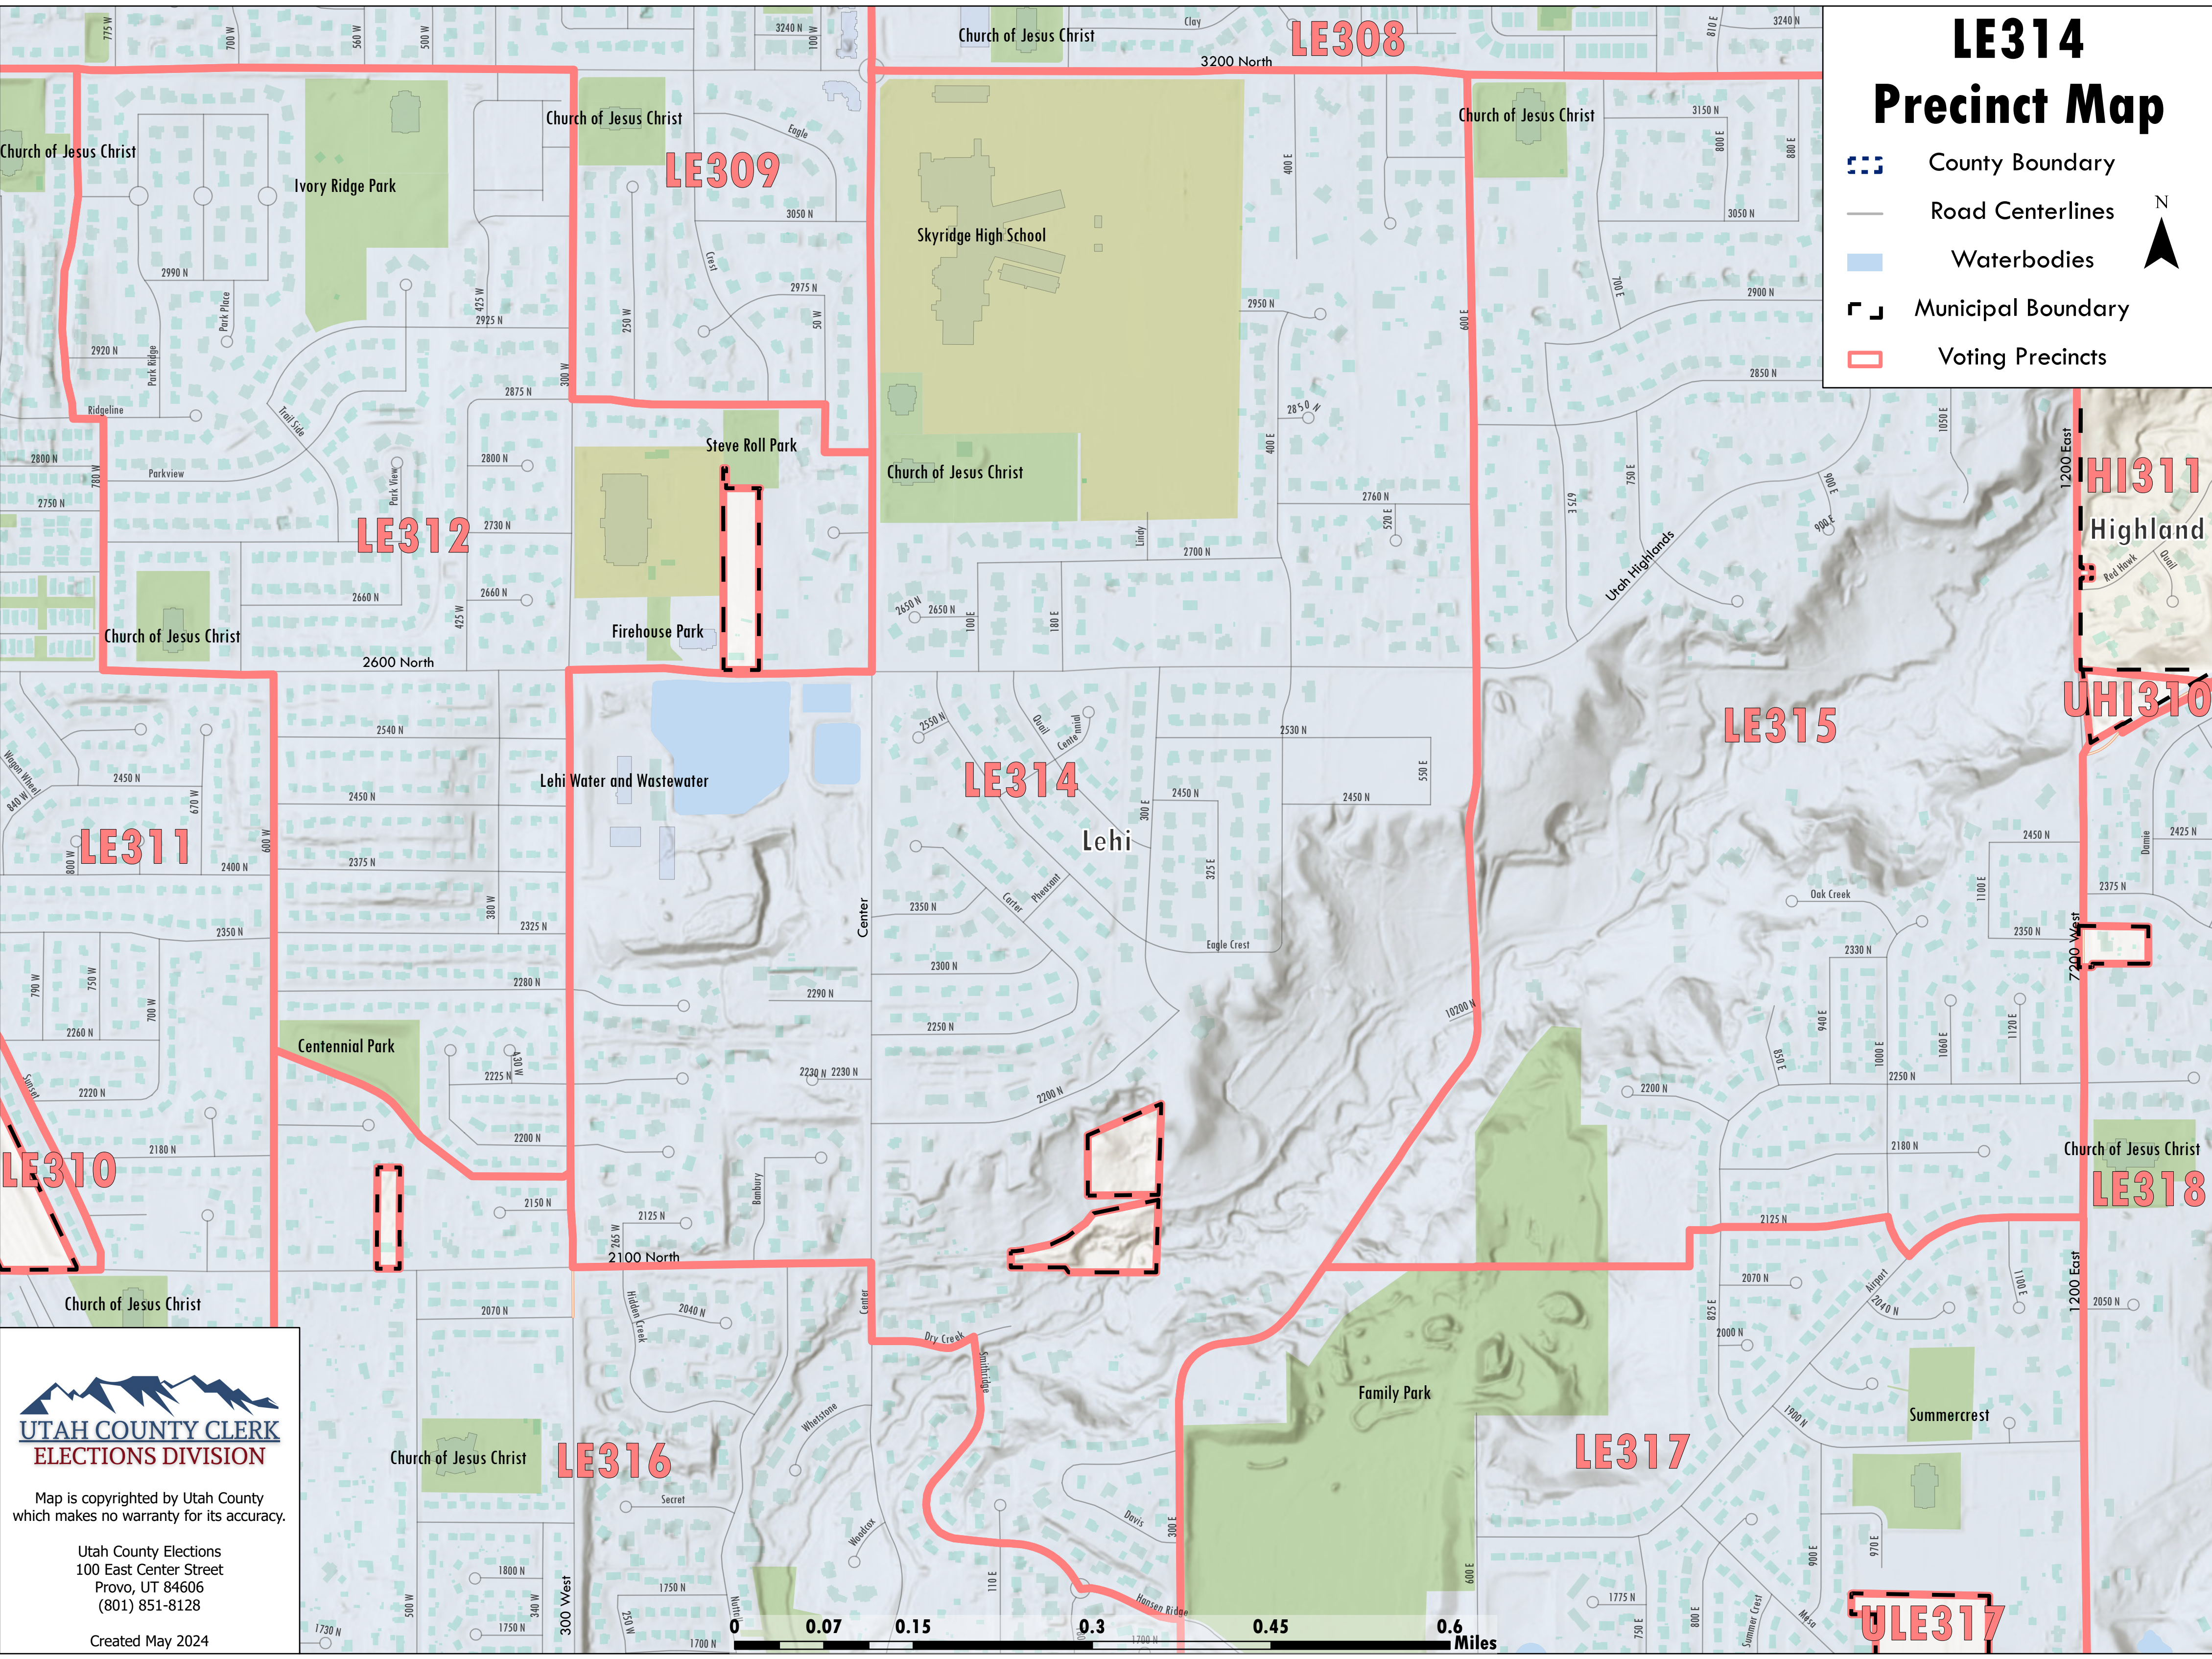

# LE314 Precinct Map

-  County Boundary
-  Road Centerlines
-  Waterbodies
-  Municipal Boundary
-  Voting Precincts

**UTAH COUNTY CLERK  
ELECTIONS DIVISION**

Map is copyrighted by Utah County  
which makes no warranty for its accuracy.

Utah County Elections  
100 East Center Street  
Provo, UT 84606  
(801) 851-8128

Created May 2024