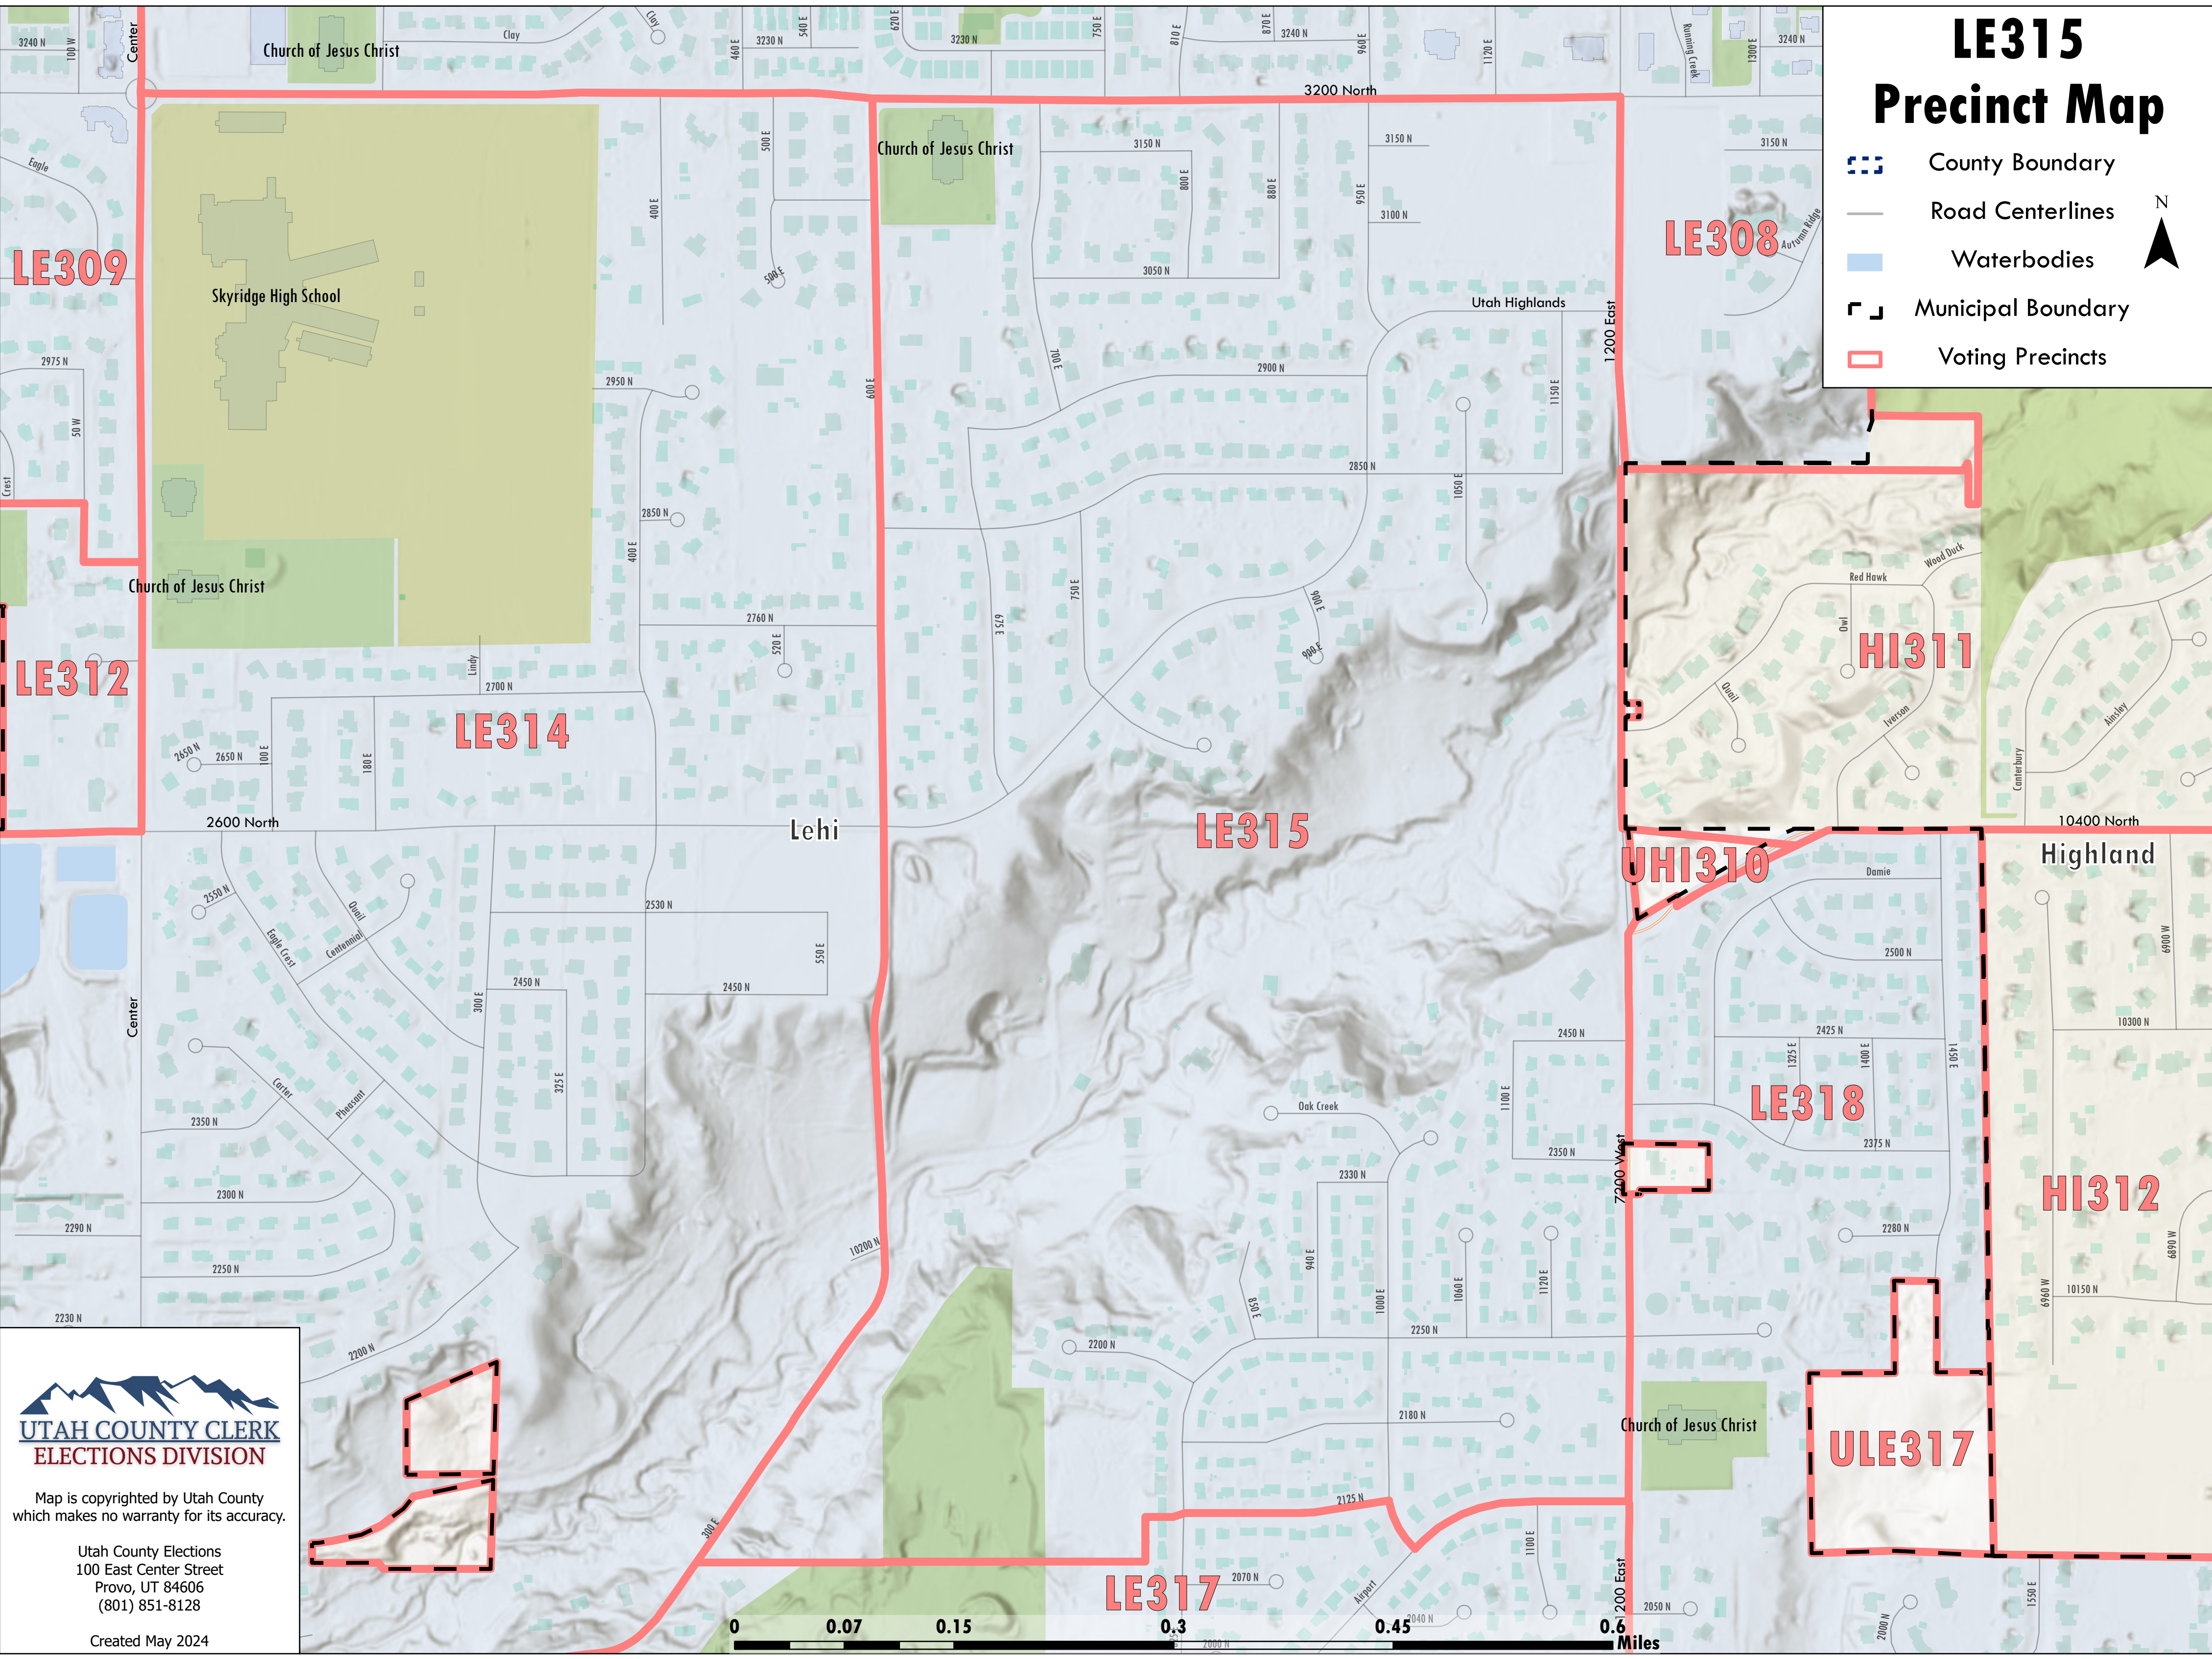

LE315 Precinct Map

-  County Boundary
-  Road Centerlines
-  Waterbodies
-  Municipal Boundary
-  Voting Precincts

Map is copyrighted by Utah County which makes no warranty for its accuracy.

Utah County Elections
100 East Center Street
Provo, UT 84606
(801) 851-8128

Created May 2024