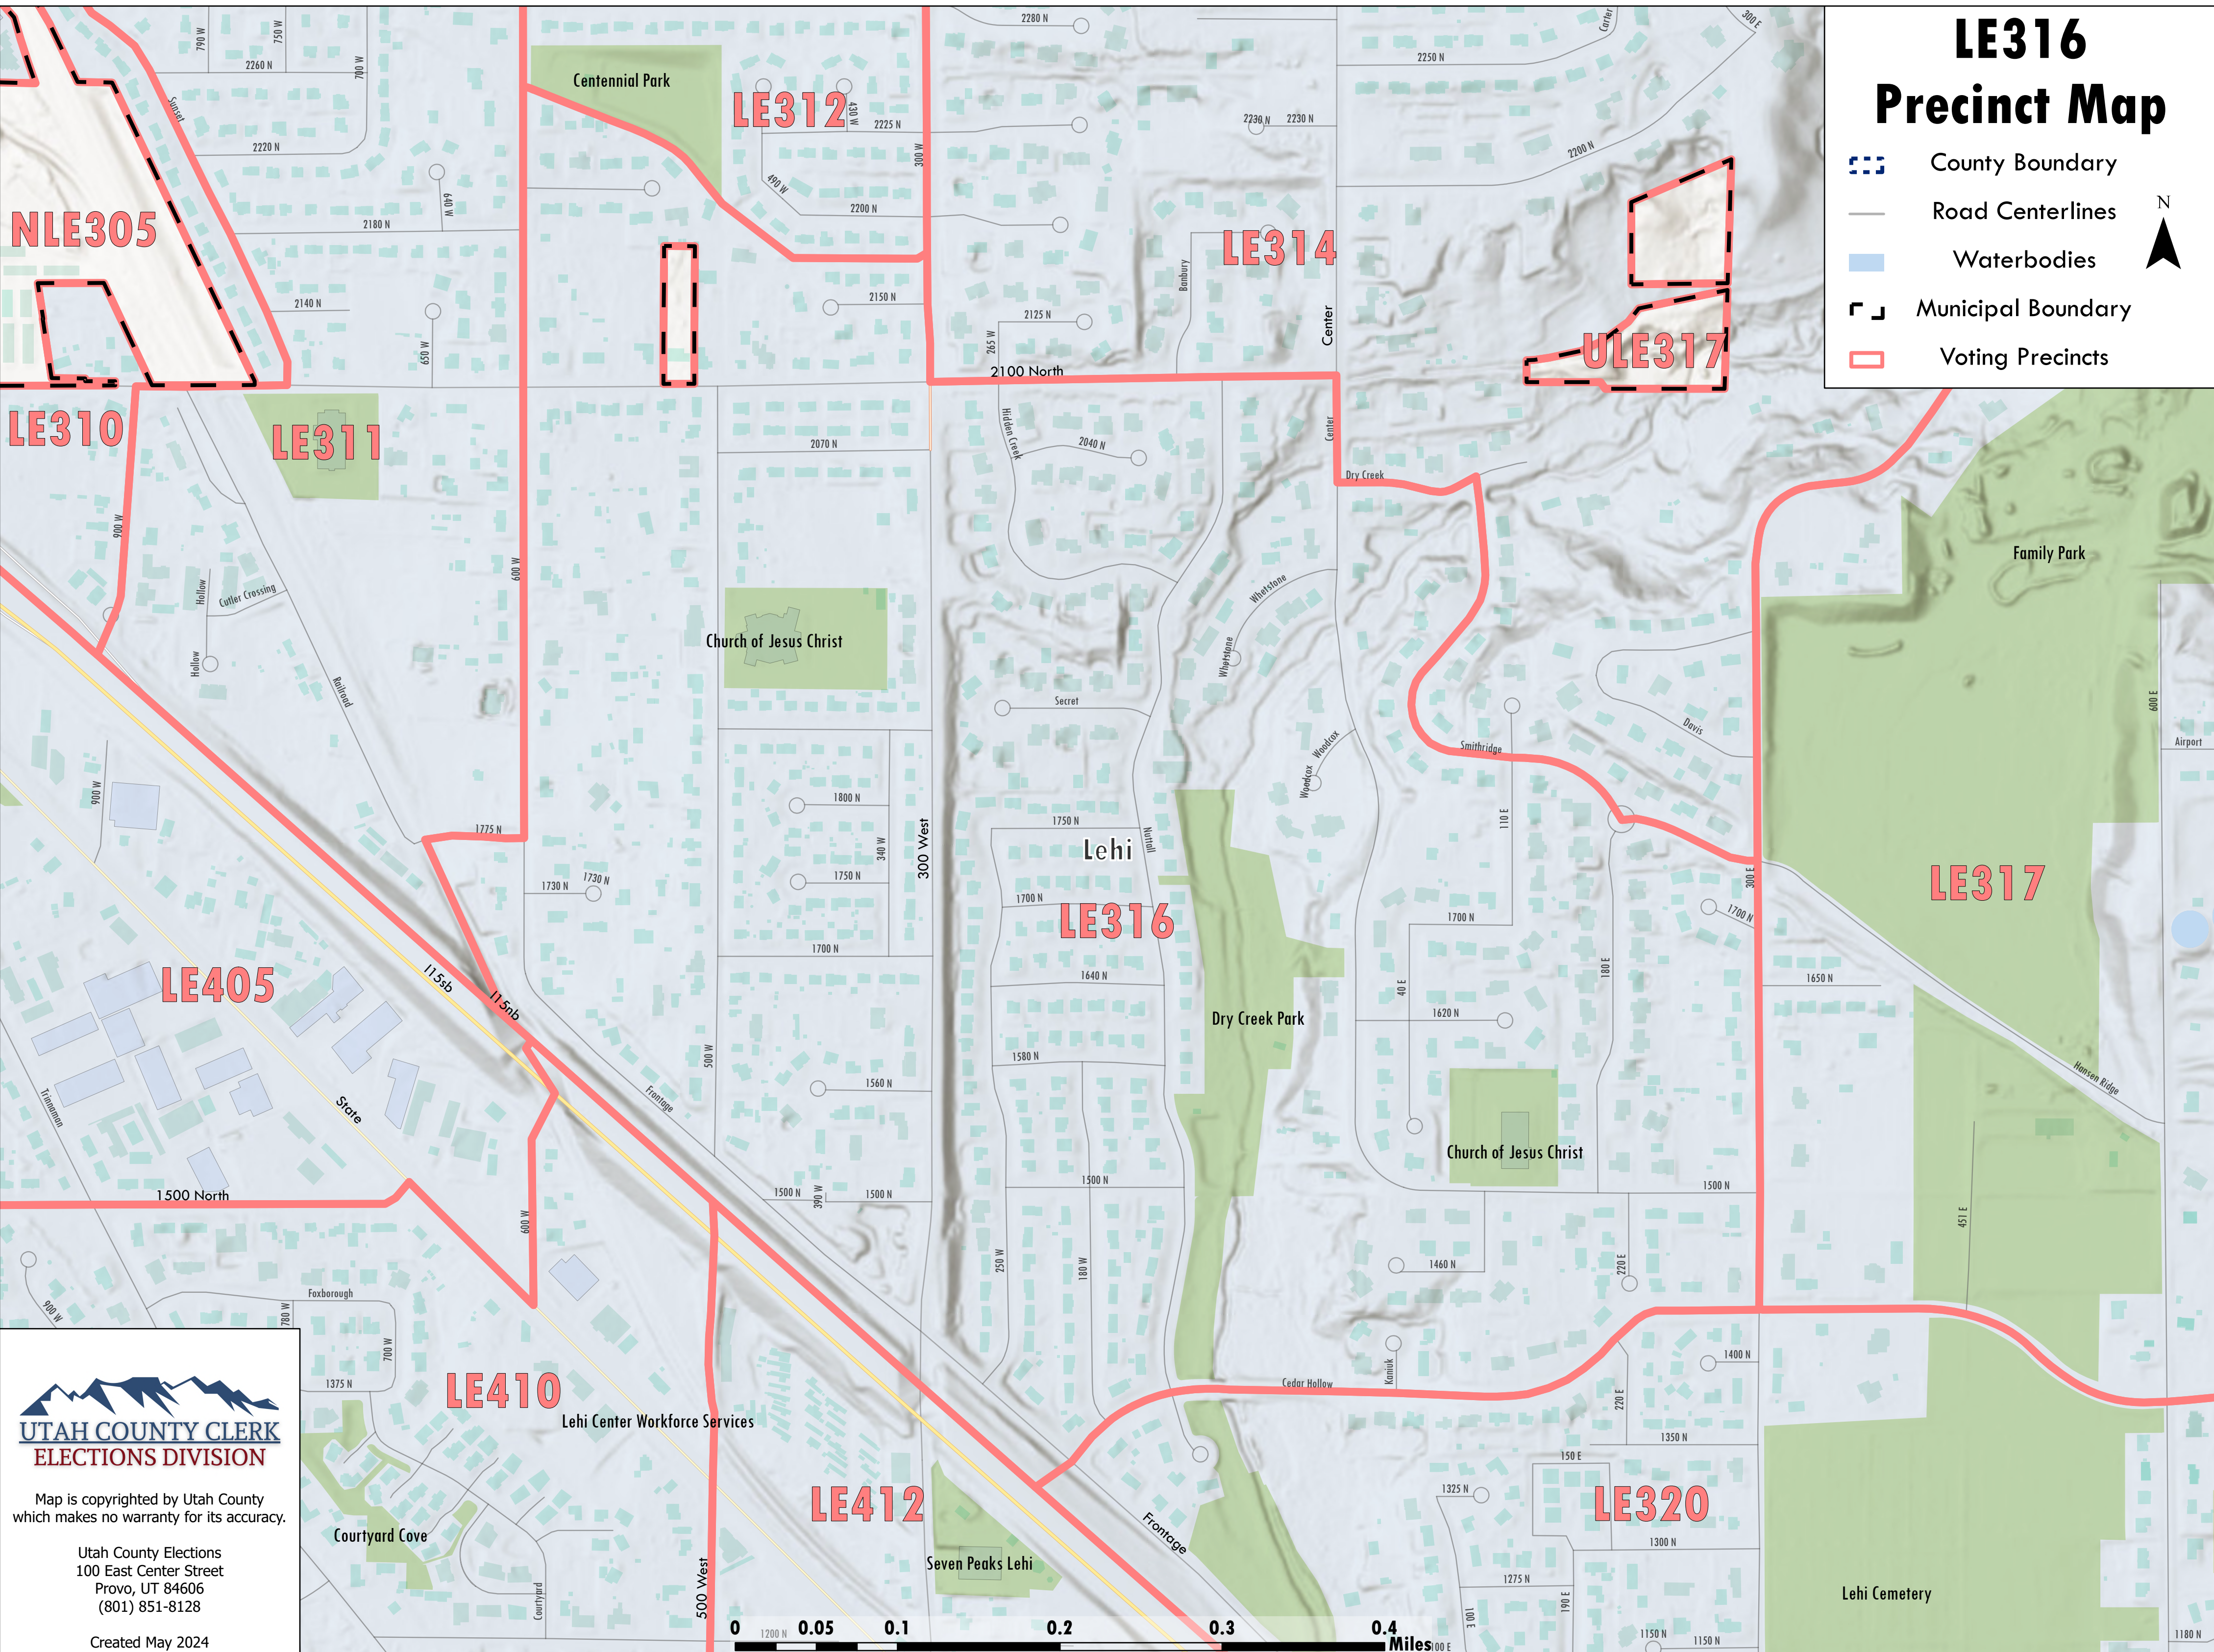

LE316 Precinct Map

-  County Boundary
-  Road Centerlines
-  Waterbodies
-  Municipal Boundary
-  Voting Precincts

Map is copyrighted by Utah County which makes no warranty for its accuracy.

Utah County Elections
100 East Center Street
Provo, UT 84606
(801) 851-8128

Created May 2024