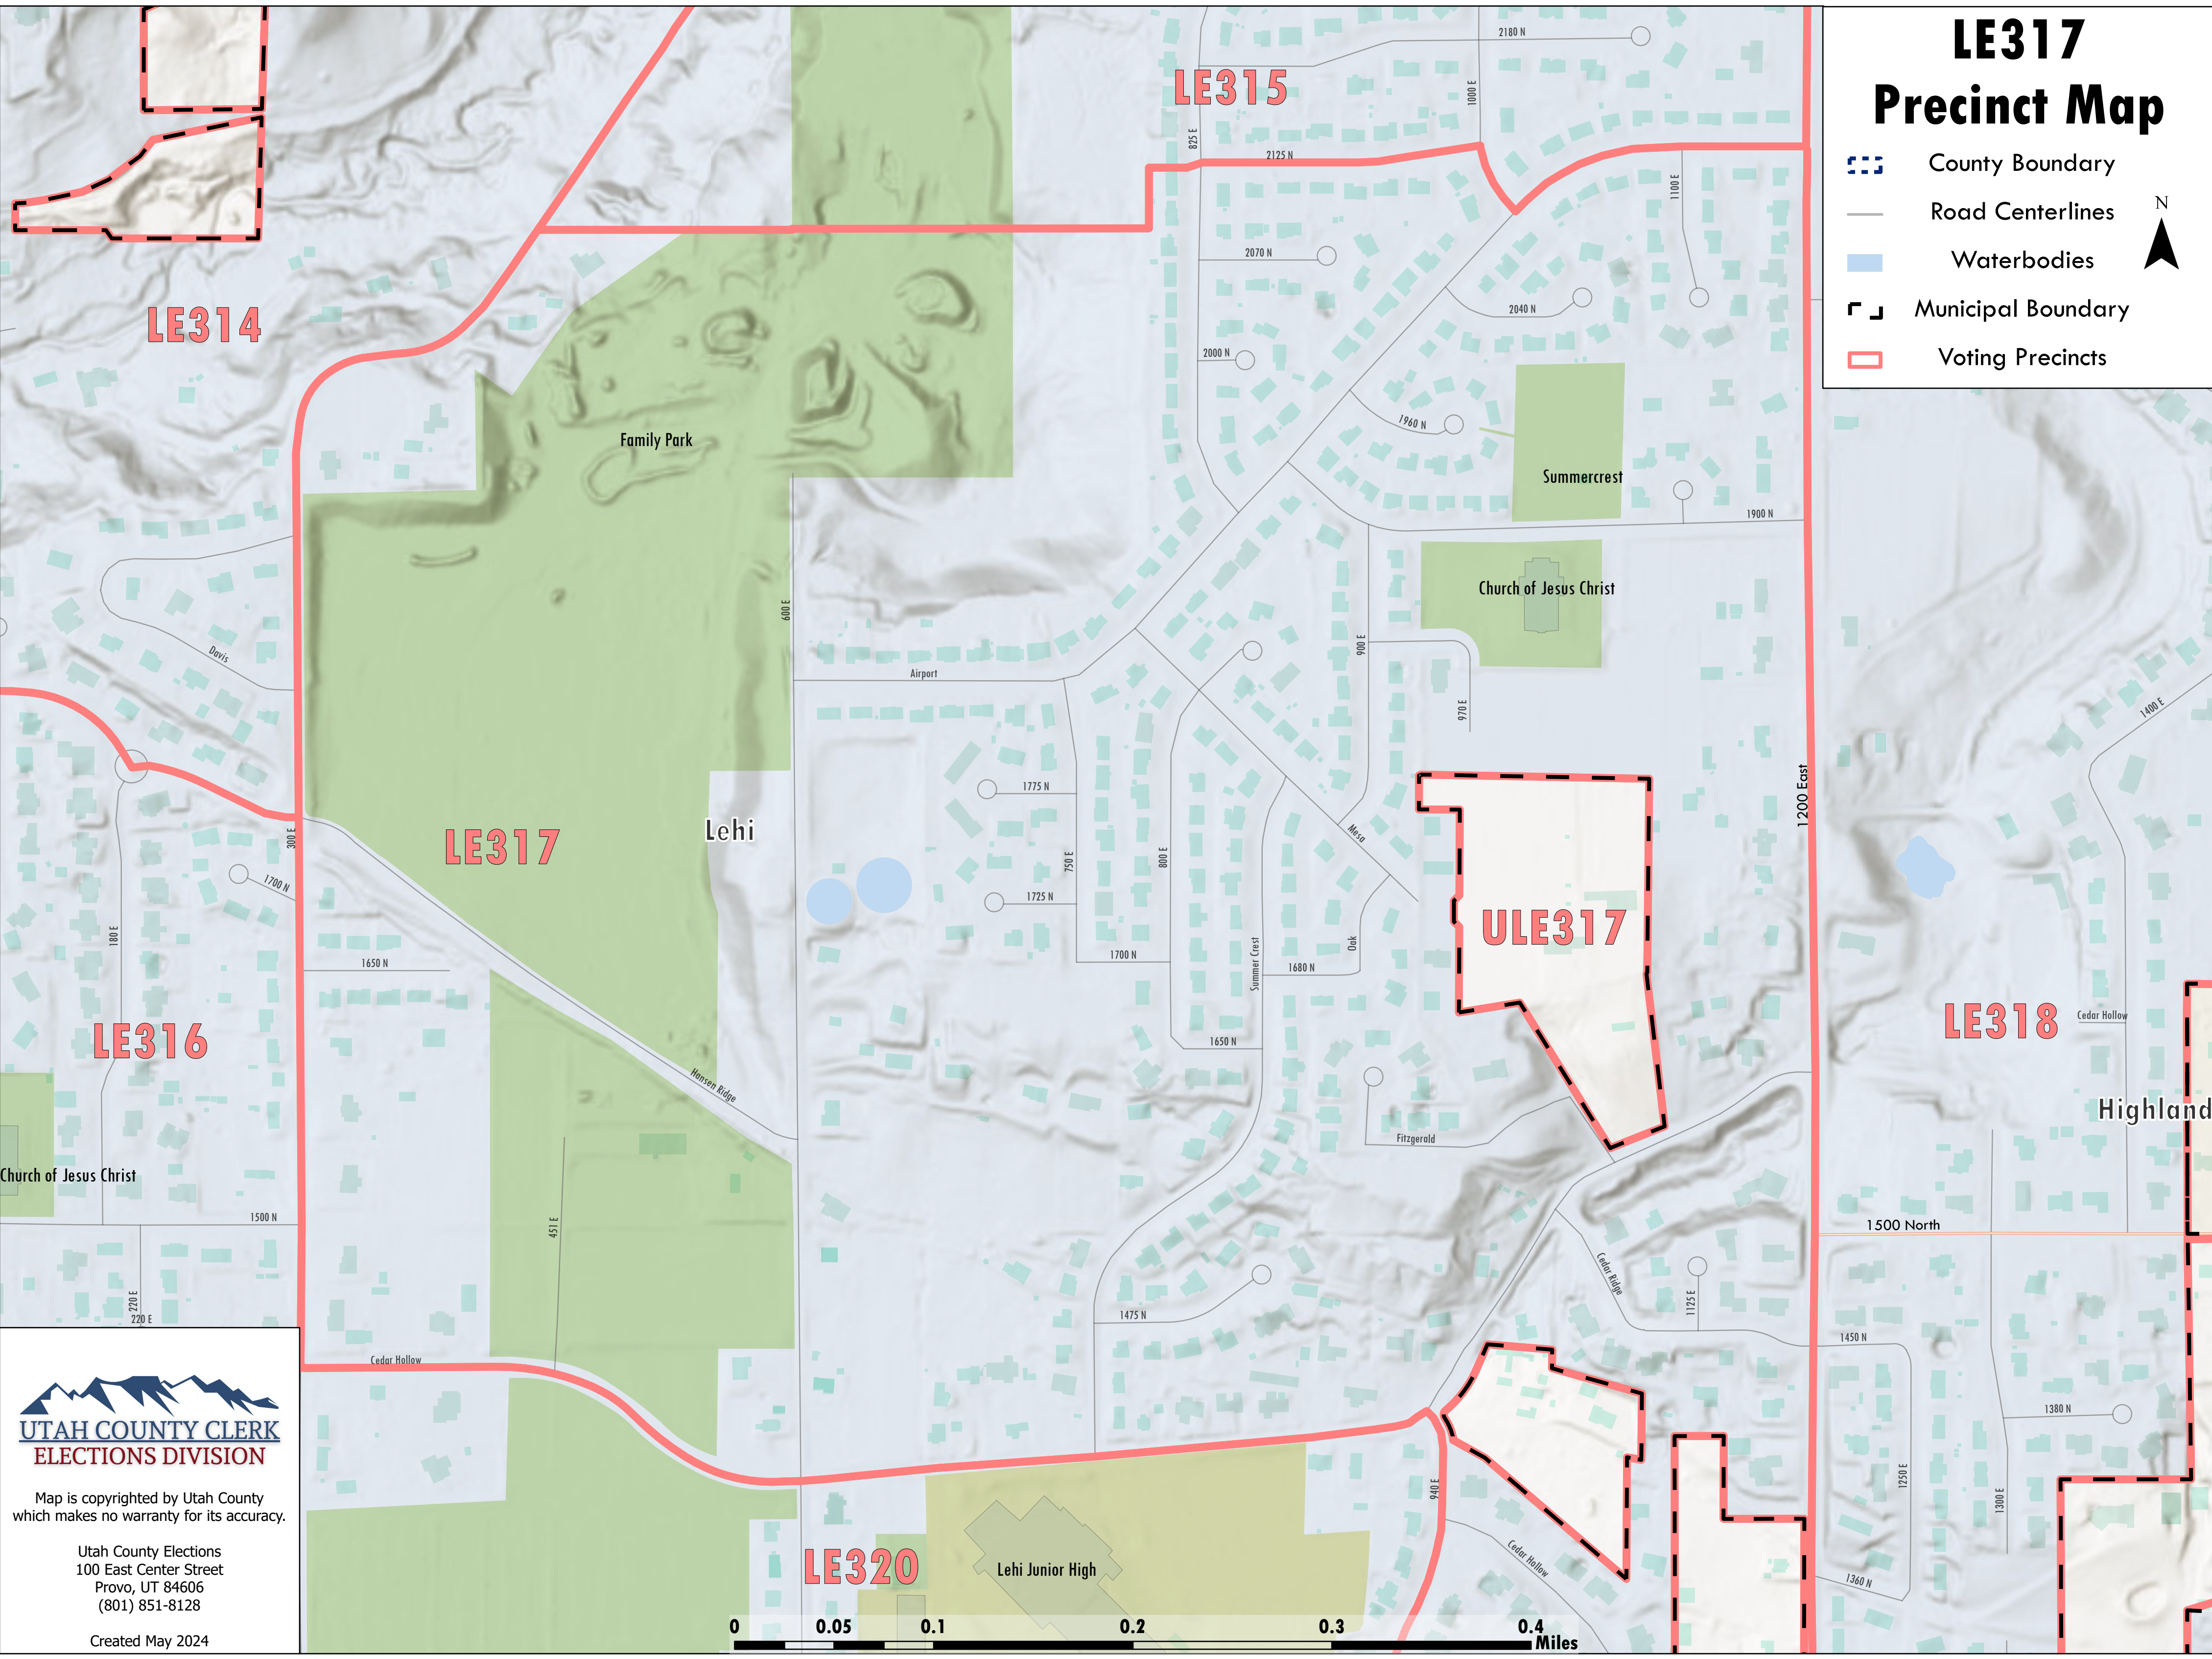

# LE317 Precinct Map

- County Boundary
- Road Centerlines
- Waterbodies
- Municipal Boundary
- Voting Precincts

Map is copyrighted by Utah County which makes no warranty for its accuracy.

Utah County Elections  
100 East Center Street  
Provo, UT 84606  
(801) 851-8128

Created May 2024